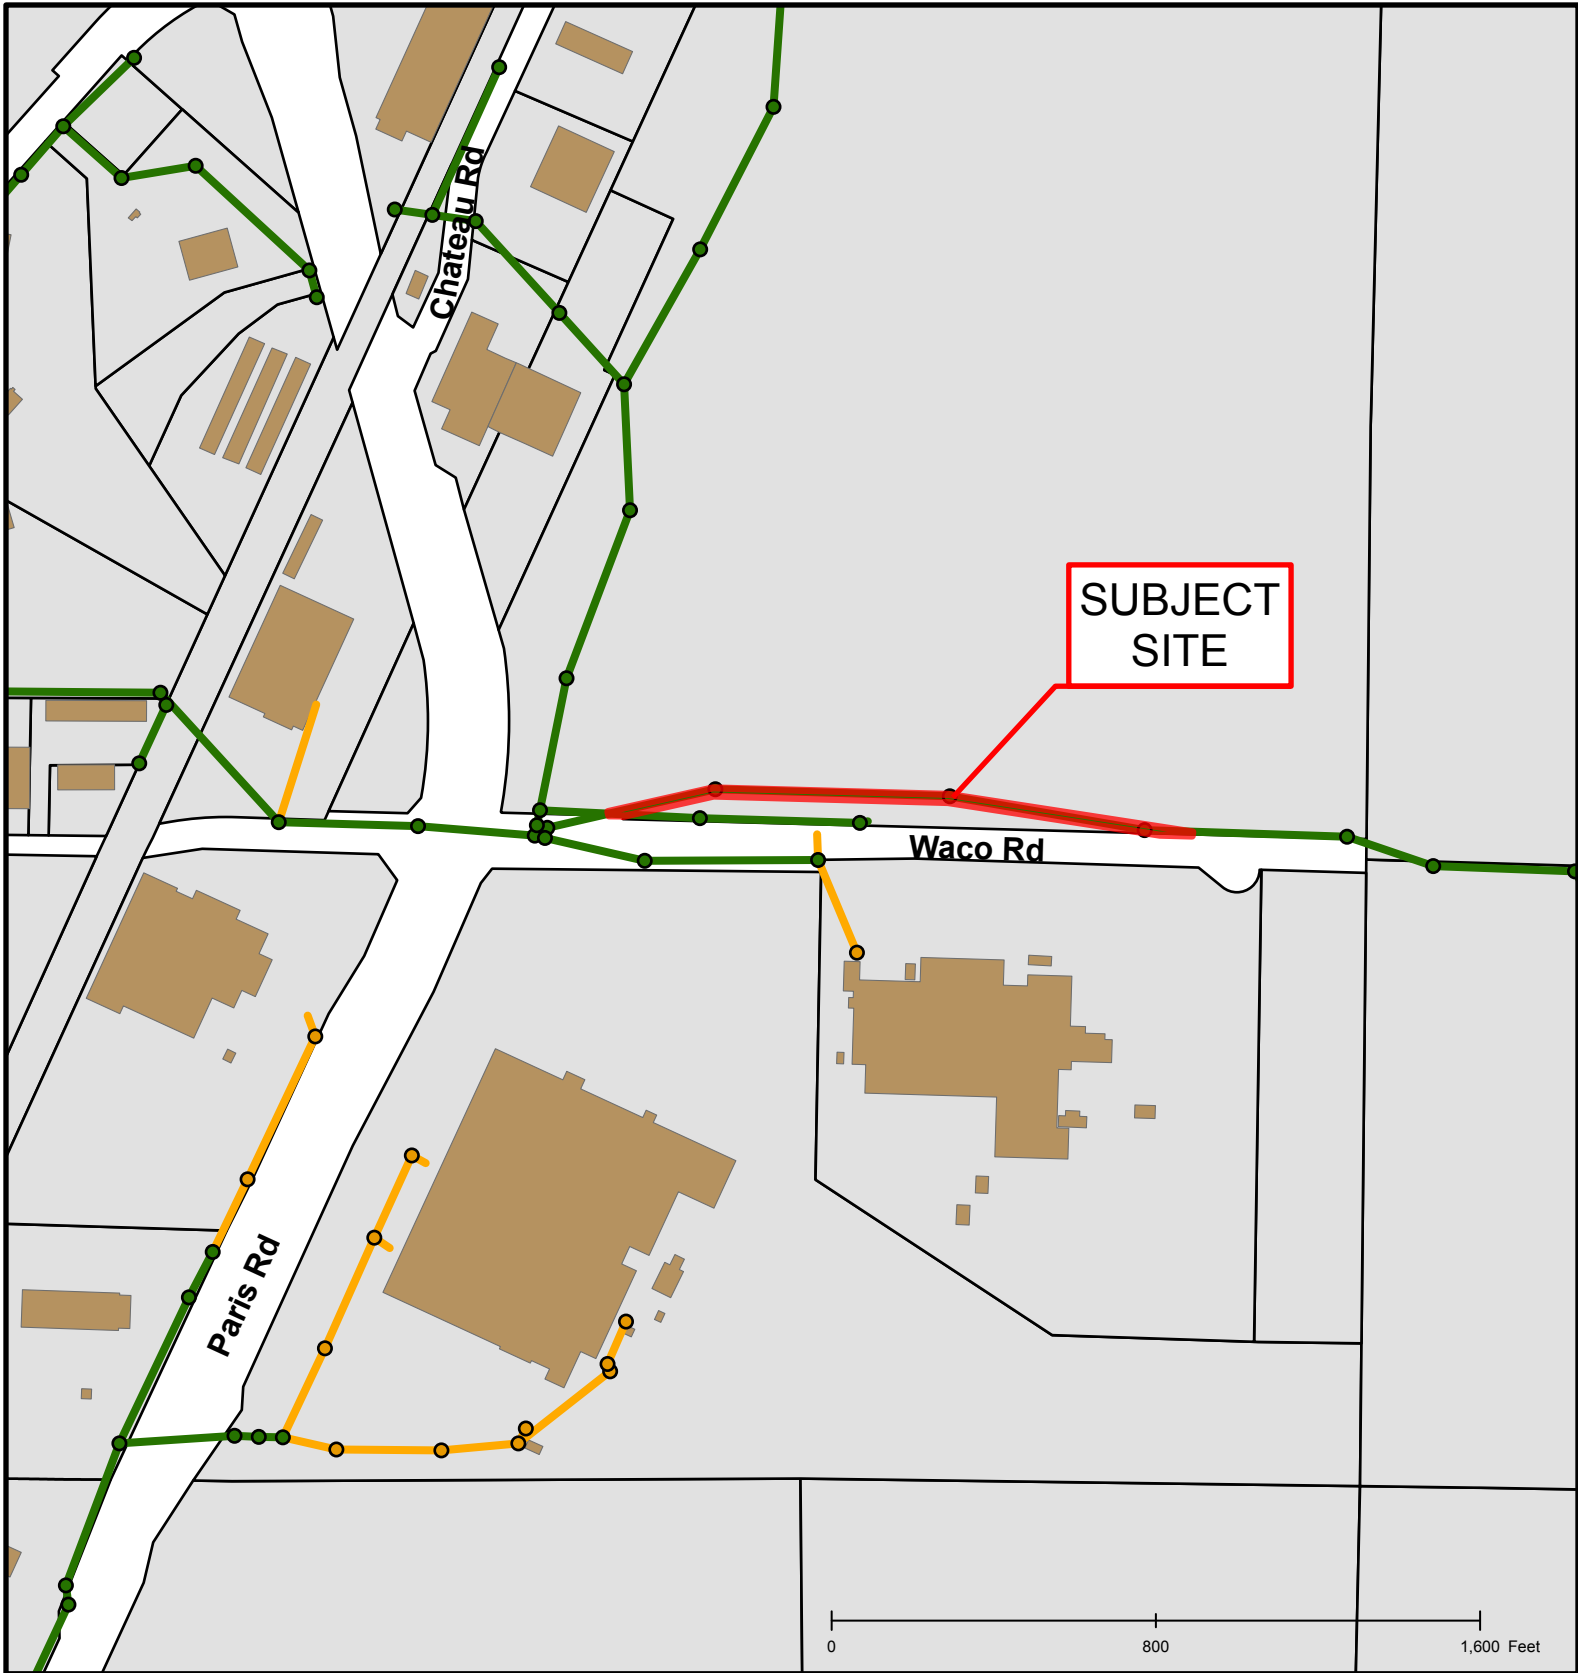

## #17-131: Sutter Industrial Plat 4 Easement Vacation

Roads	Columbia City Limit
City Zoning	CityViewparcels
Parcels	

Created by The City of Columbia - Community Development Department

Parcel Data Source: Boone County Assessor

## #17-131: Sutter Industrial Plat 4 Easement Vacation

Created by The City of Columbia - Community Development Department

Parcel Data Source: Boone County Assessor

2015 Imagery: Boone County Assessor's Office