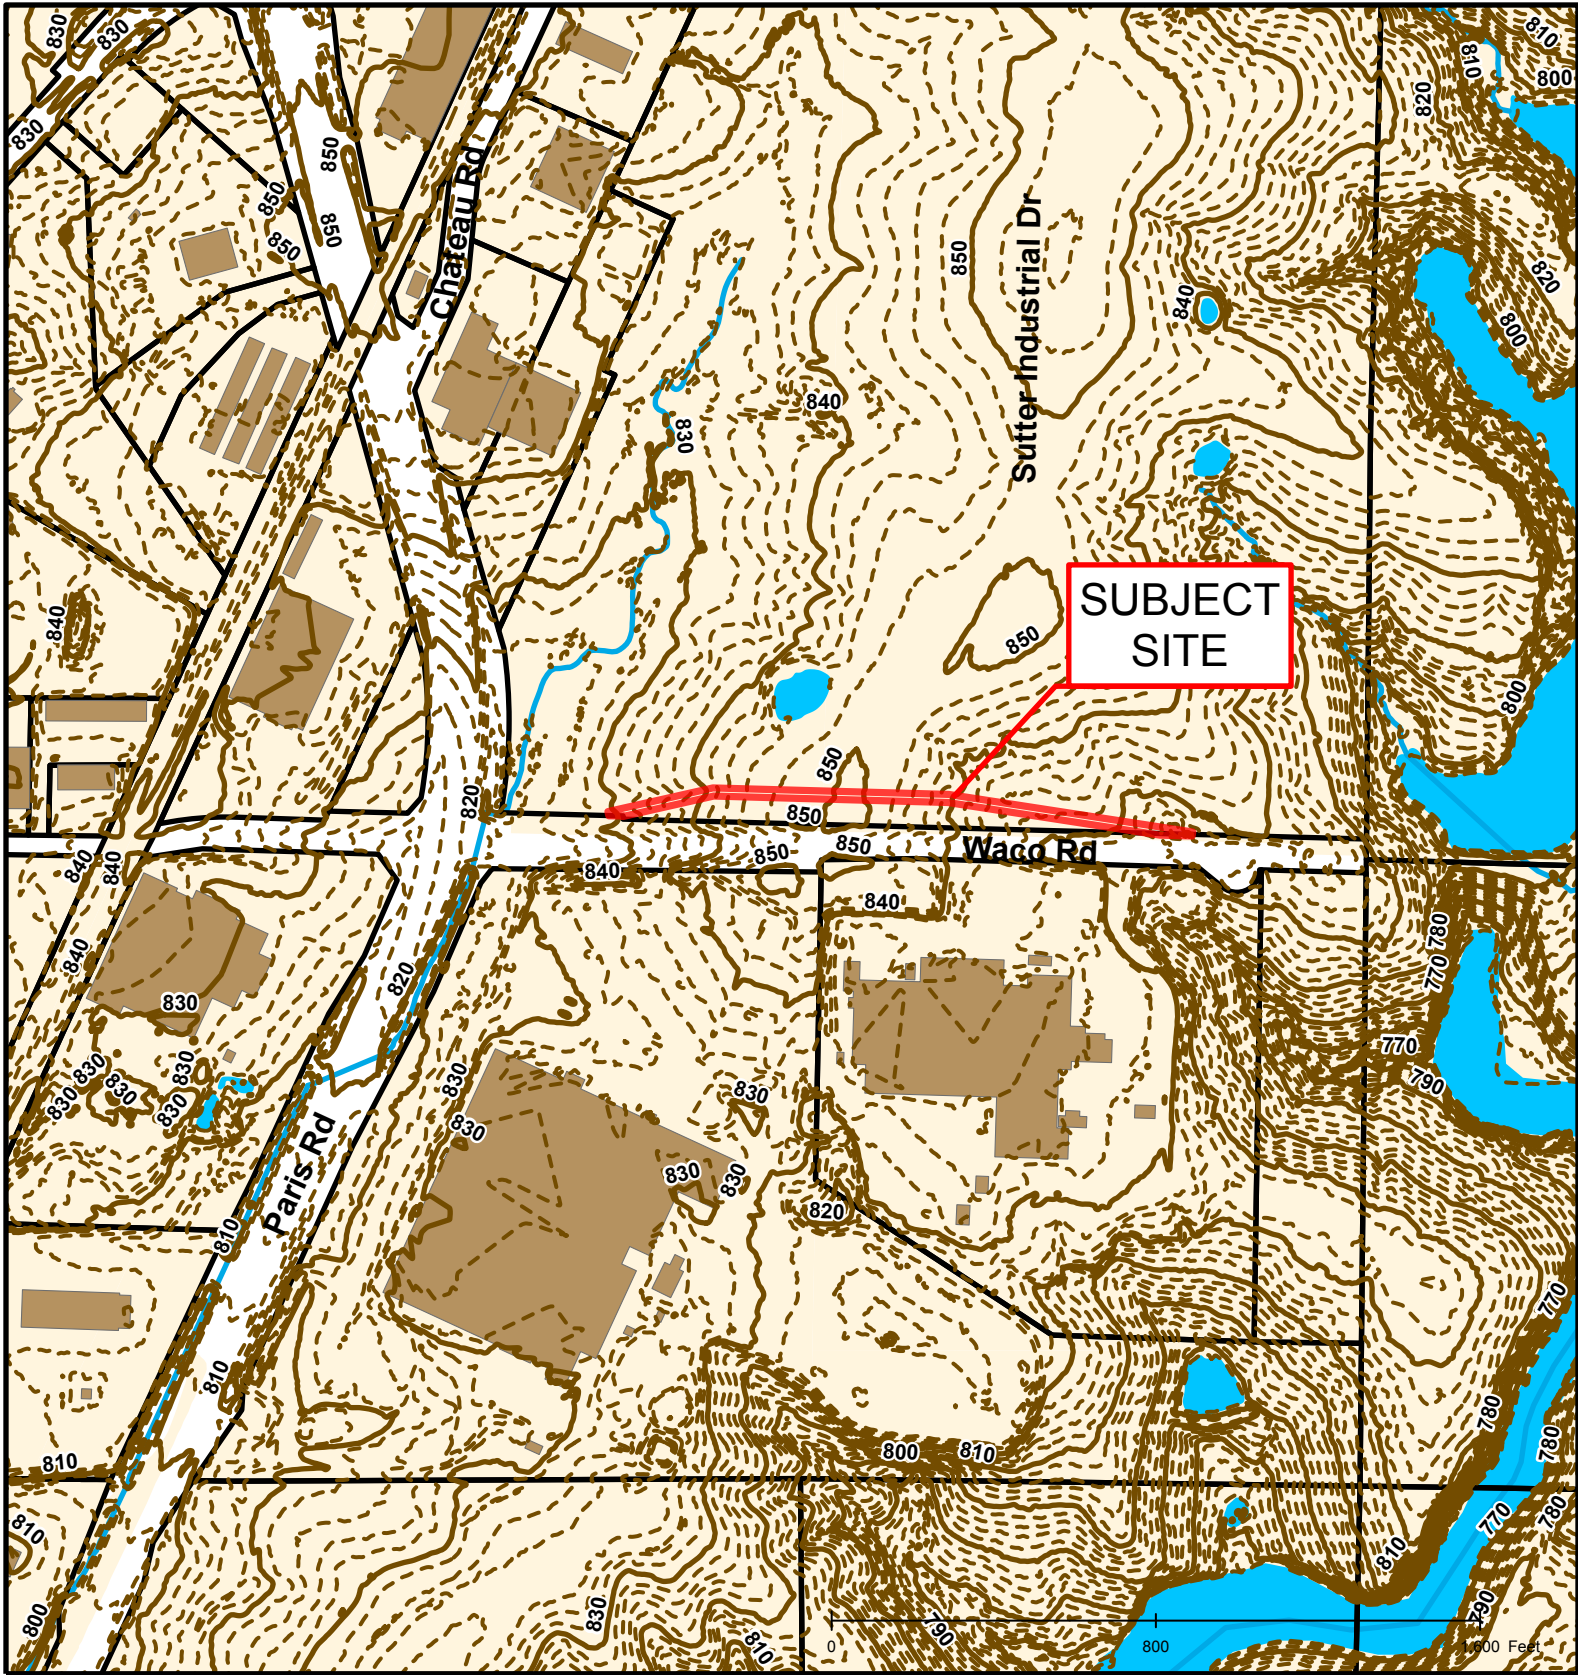

## #17-131: Sutter Industrial Plat 4 Easement Vacation

Roads	Columbia City Limit
City Zoning	CityViewparcels
Parcels	

Created by The City of Columbia - Community Development Department

Parcel Data Source: Boone County Assessor

2015 Imagery: Boone County Assessor's Office

Hillshade Data: Boone County GIS Office

## #17-131: Sutter Industrial Plat 4 Easement Vacation

Created by The City of Columbia - Community Development Department

Parcel Data Source: Boone County Assessor

2015 Imagery: Boone County Assessor's Office