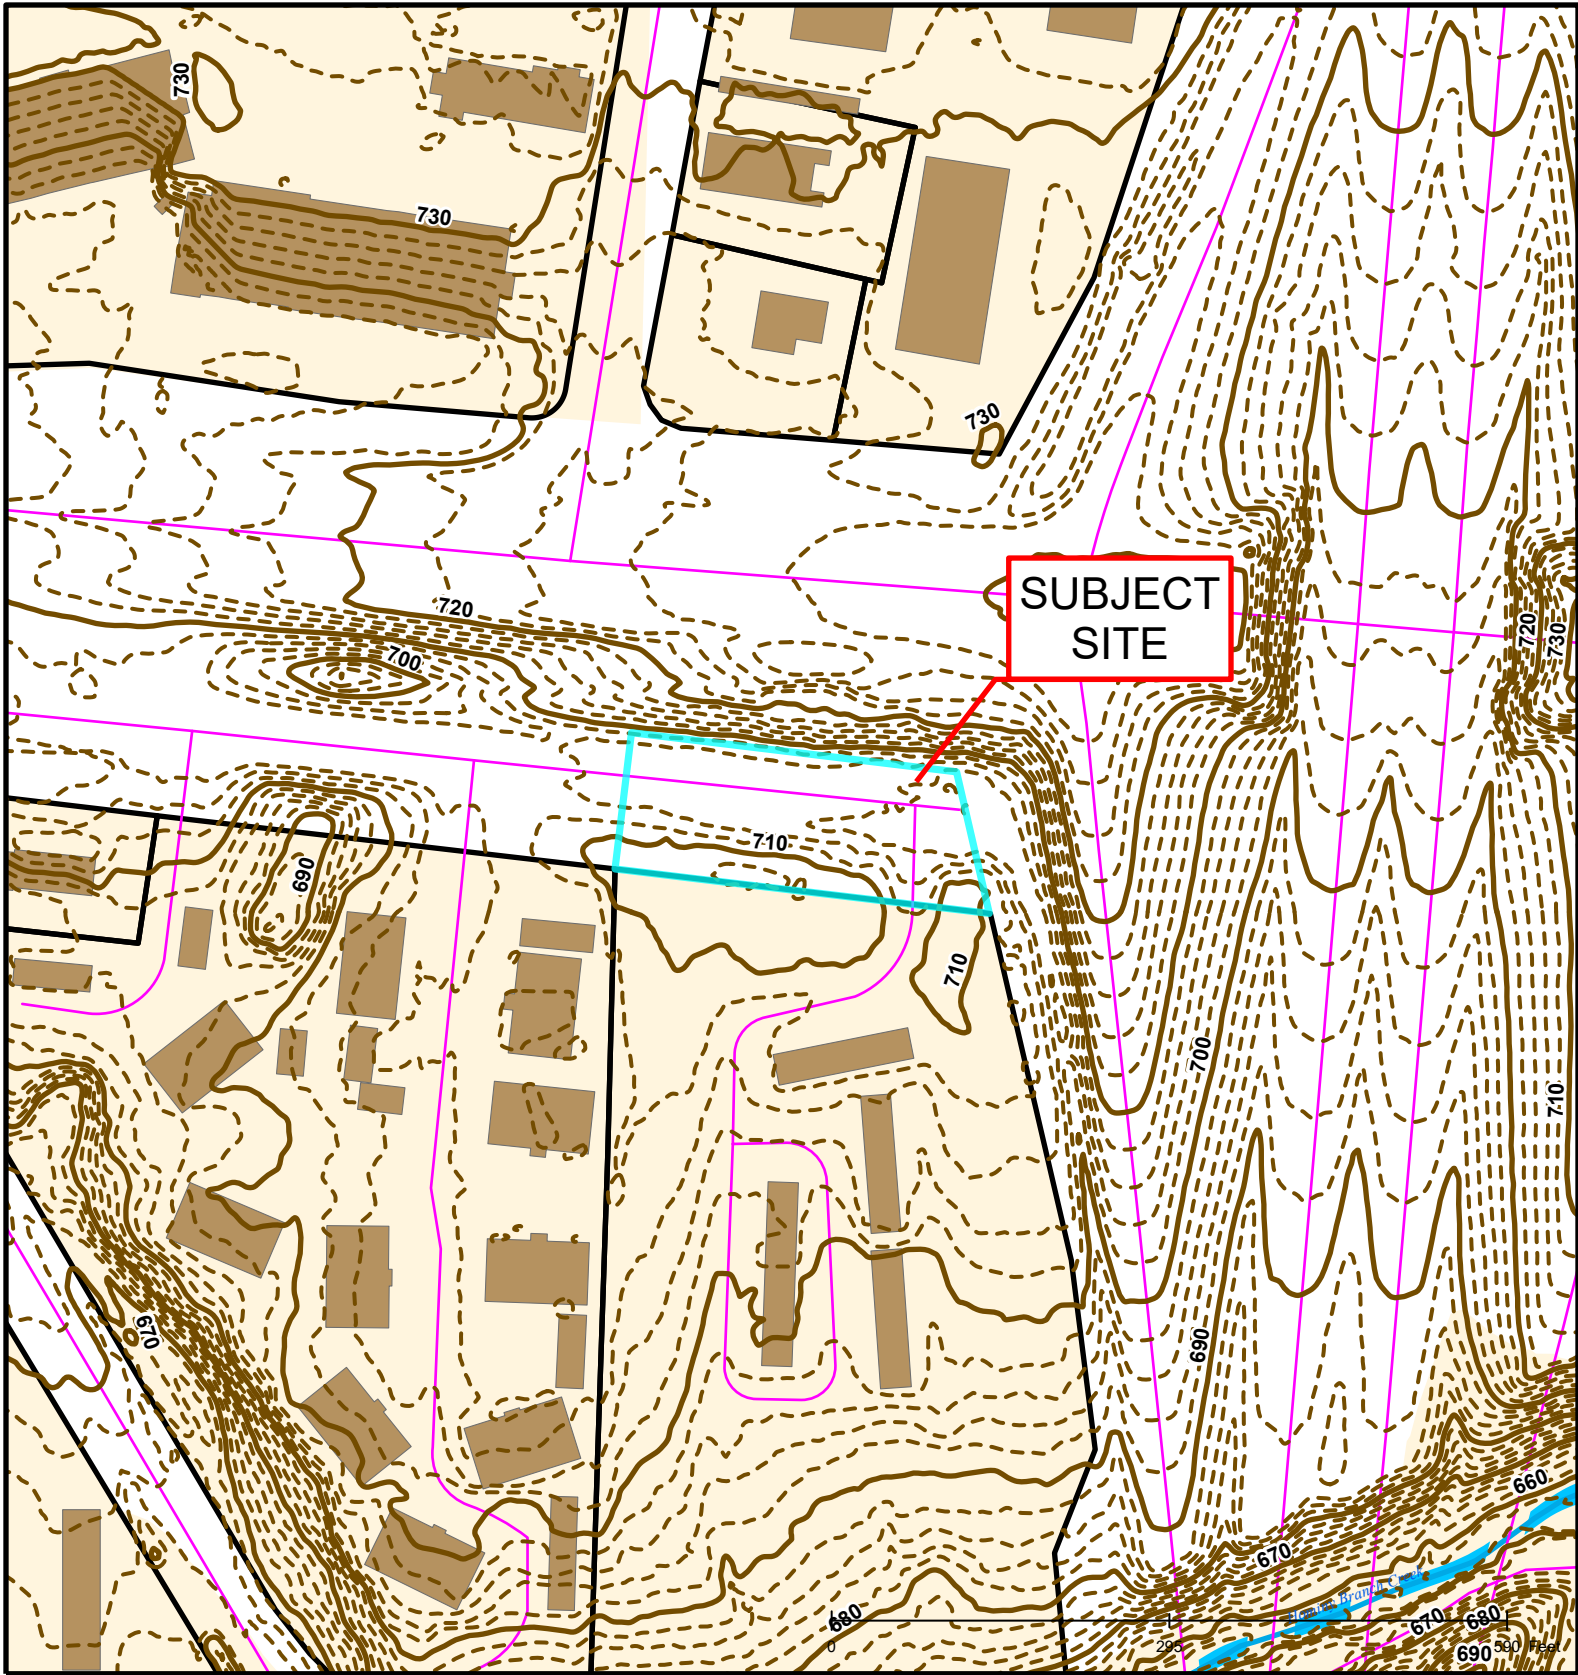

#183-2019: Jacobs Place ROW Vacation

Created by The City of Columbia - Community Development Department

Parcel Data Source: Boone County Assessor

2017 Imagery: Boone County Assessor's Office

Hillshade Data: Boone County GIS

#183-2019: Jacobs Place ROW Vacation

#183-2019: Jacobs Place ROW Vacation