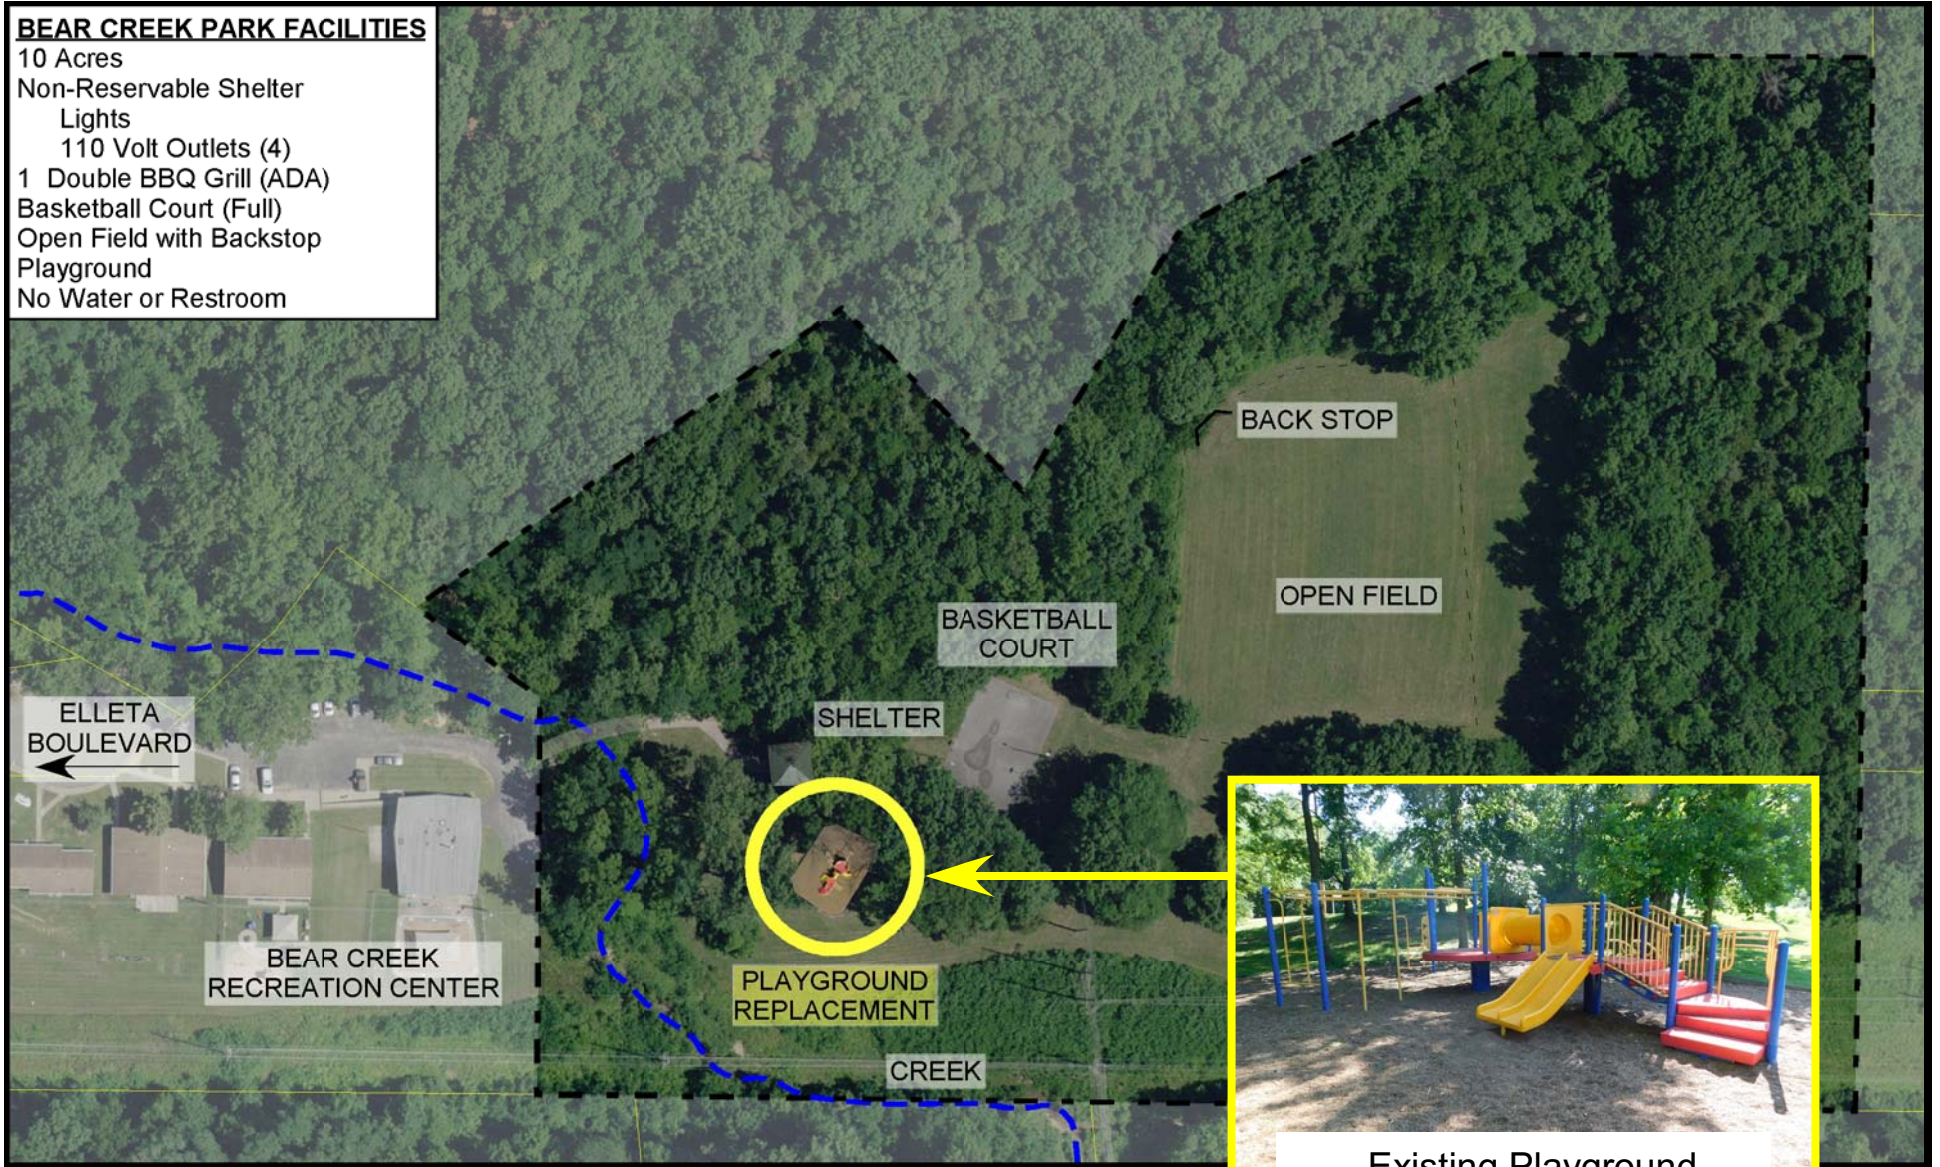

BEAR CREEK PARK FACILITIES

- 10 Acres
- Non-Reservable Shelter
- Lights
- 110 Volt Outlets (4)
- 1 Double BBQ Grill (ADA)
- Basketball Court (Full)
- Open Field with Backstop
- Playground
- No Water or Restroom

Bear Creek Park

1402 Elleta Boulevard