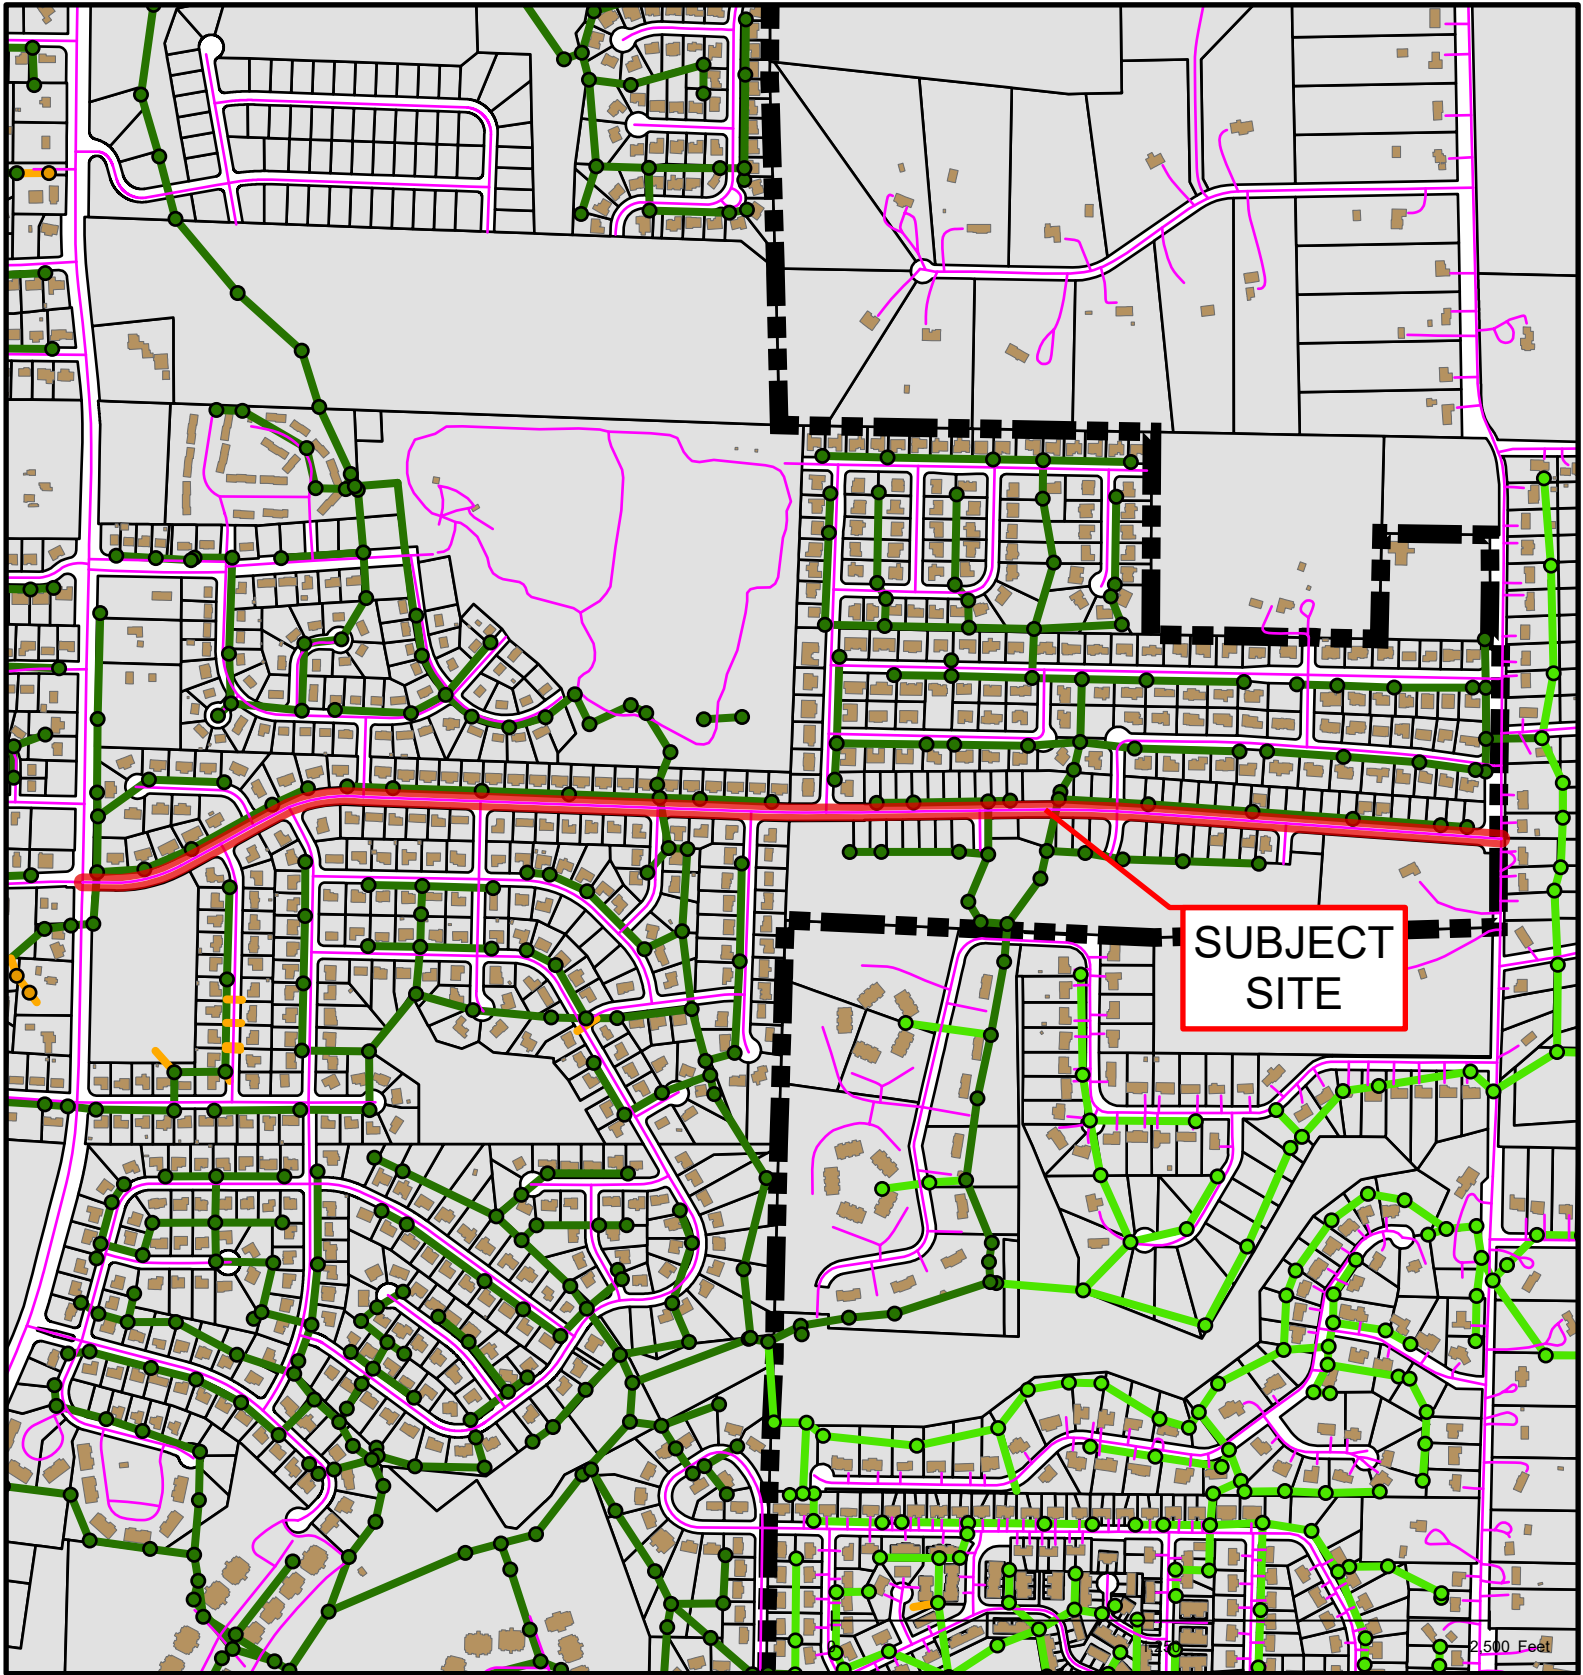

#237-2019 Rice Road Street Name Change

City Zoning	Boone County Zoning
Parcels	Columbia City Limit

Created by The City of Columbia - Community Development Department

Parcel Data Source: Boone County Assessor

2017 Imagery: Boone County Assessor's Office

Hillshade Data: Boone County GIS

#237-2019 Rice Road Street Name Change

#237-2019 Rice Road Street Name Change

Created by The City of Columbia - Community Development Department