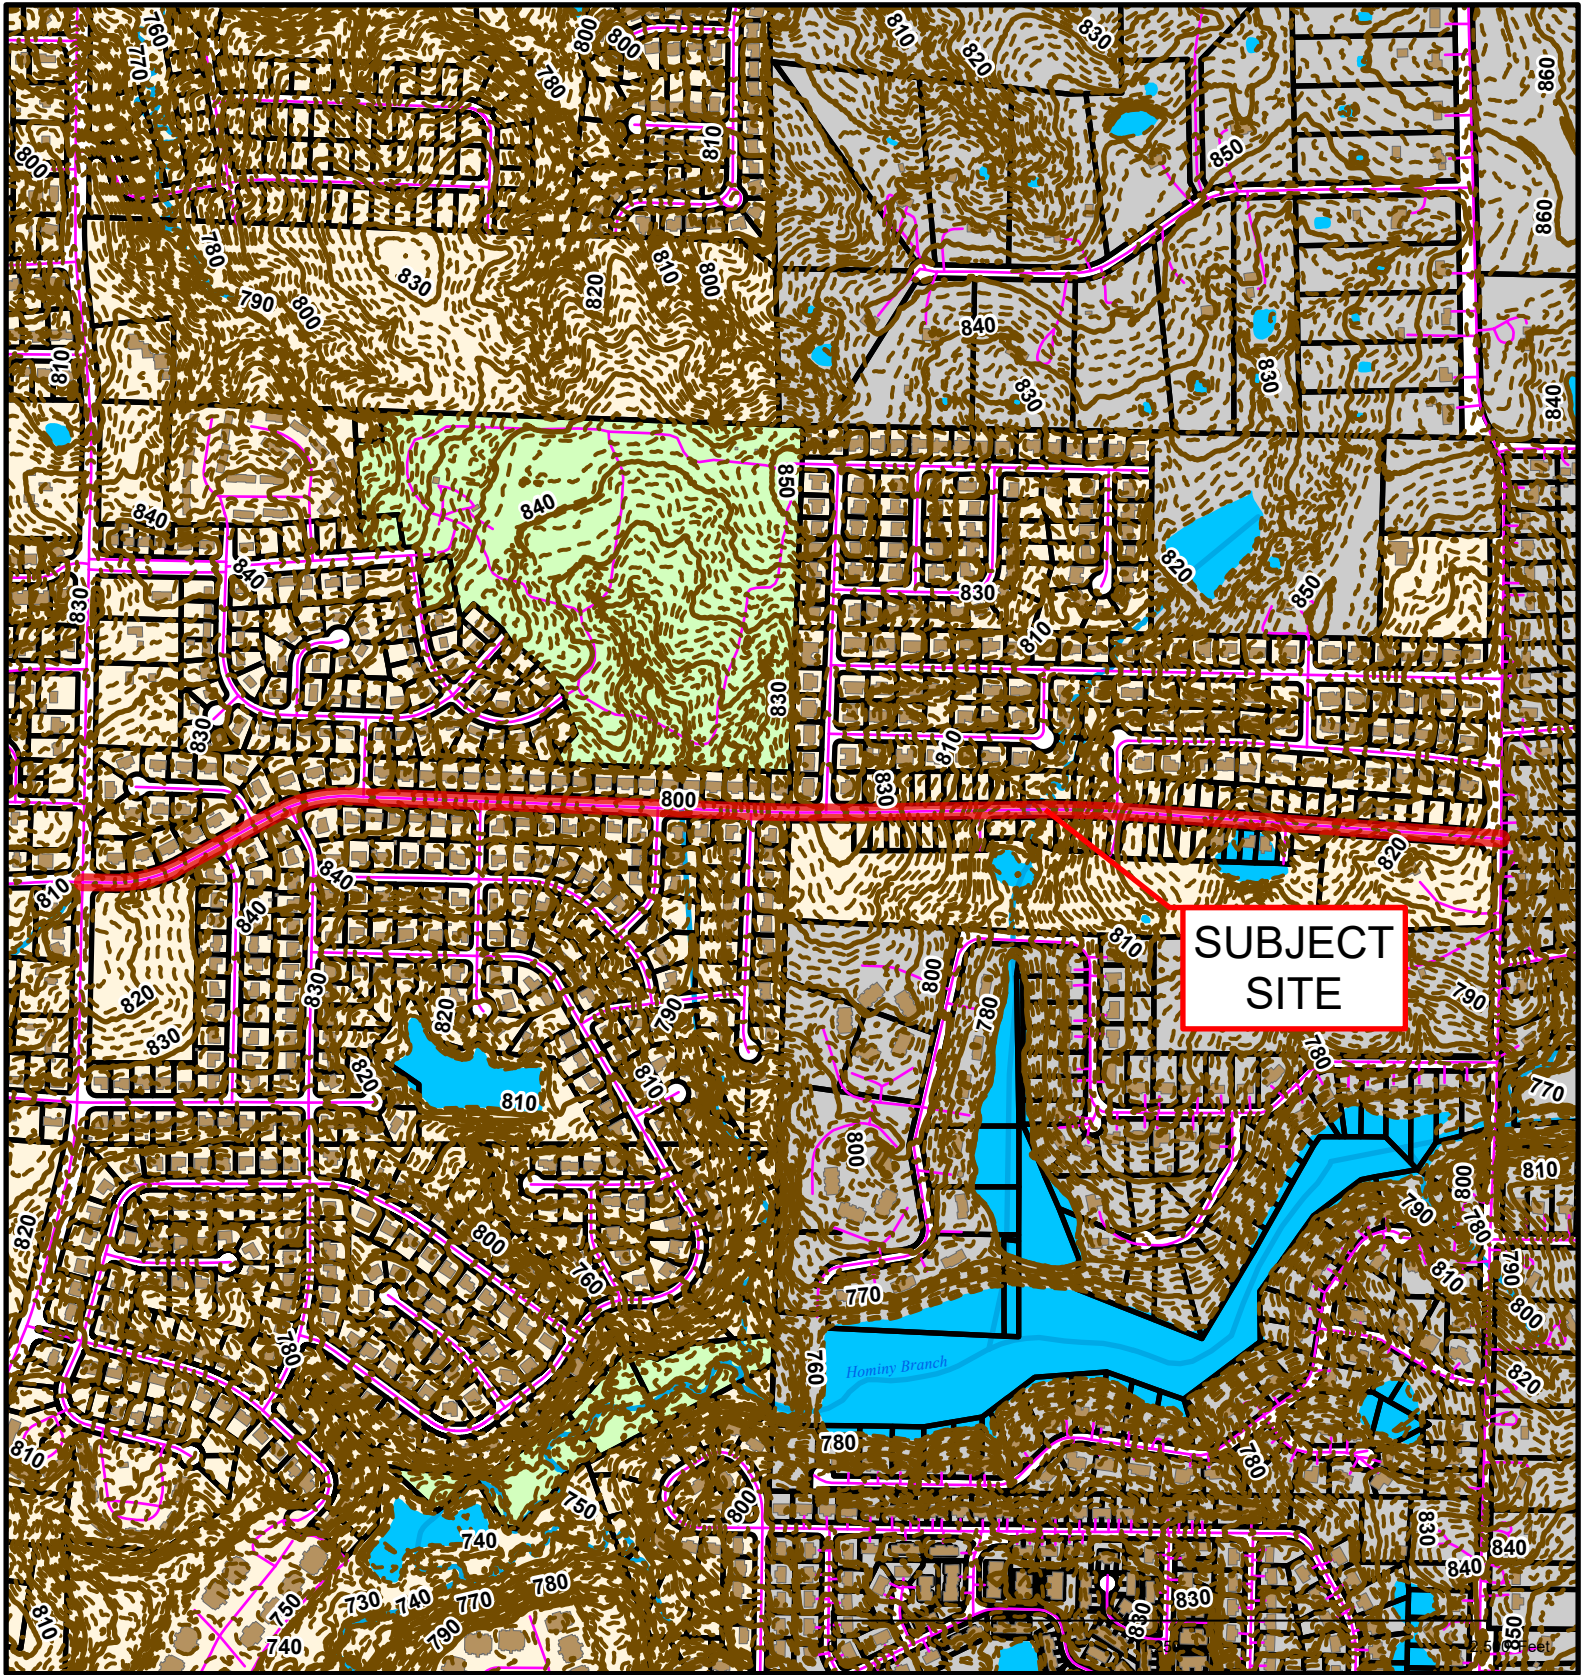

#237-2019 Rice Road Street Name Change

City Zoning	Boone County Zoning
Parcels	Columbia City Limit

Created by The City of Columbia - Community Development Department

Parcel Data Source: Boone County Assessor

2017 Imagery: Boone County Assessor's Office

Hillshade Data: Boone County GIS

#237-2019 Rice Road Street Name Change

#237-2019 Rice Road Street Name Change

Created by The City of Columbia - Community Development Department

Parcel Data Source: Boone County Assessor

2017 Imagery: Boone County Assessor's Office

Hillshade Data: Boone County GIS