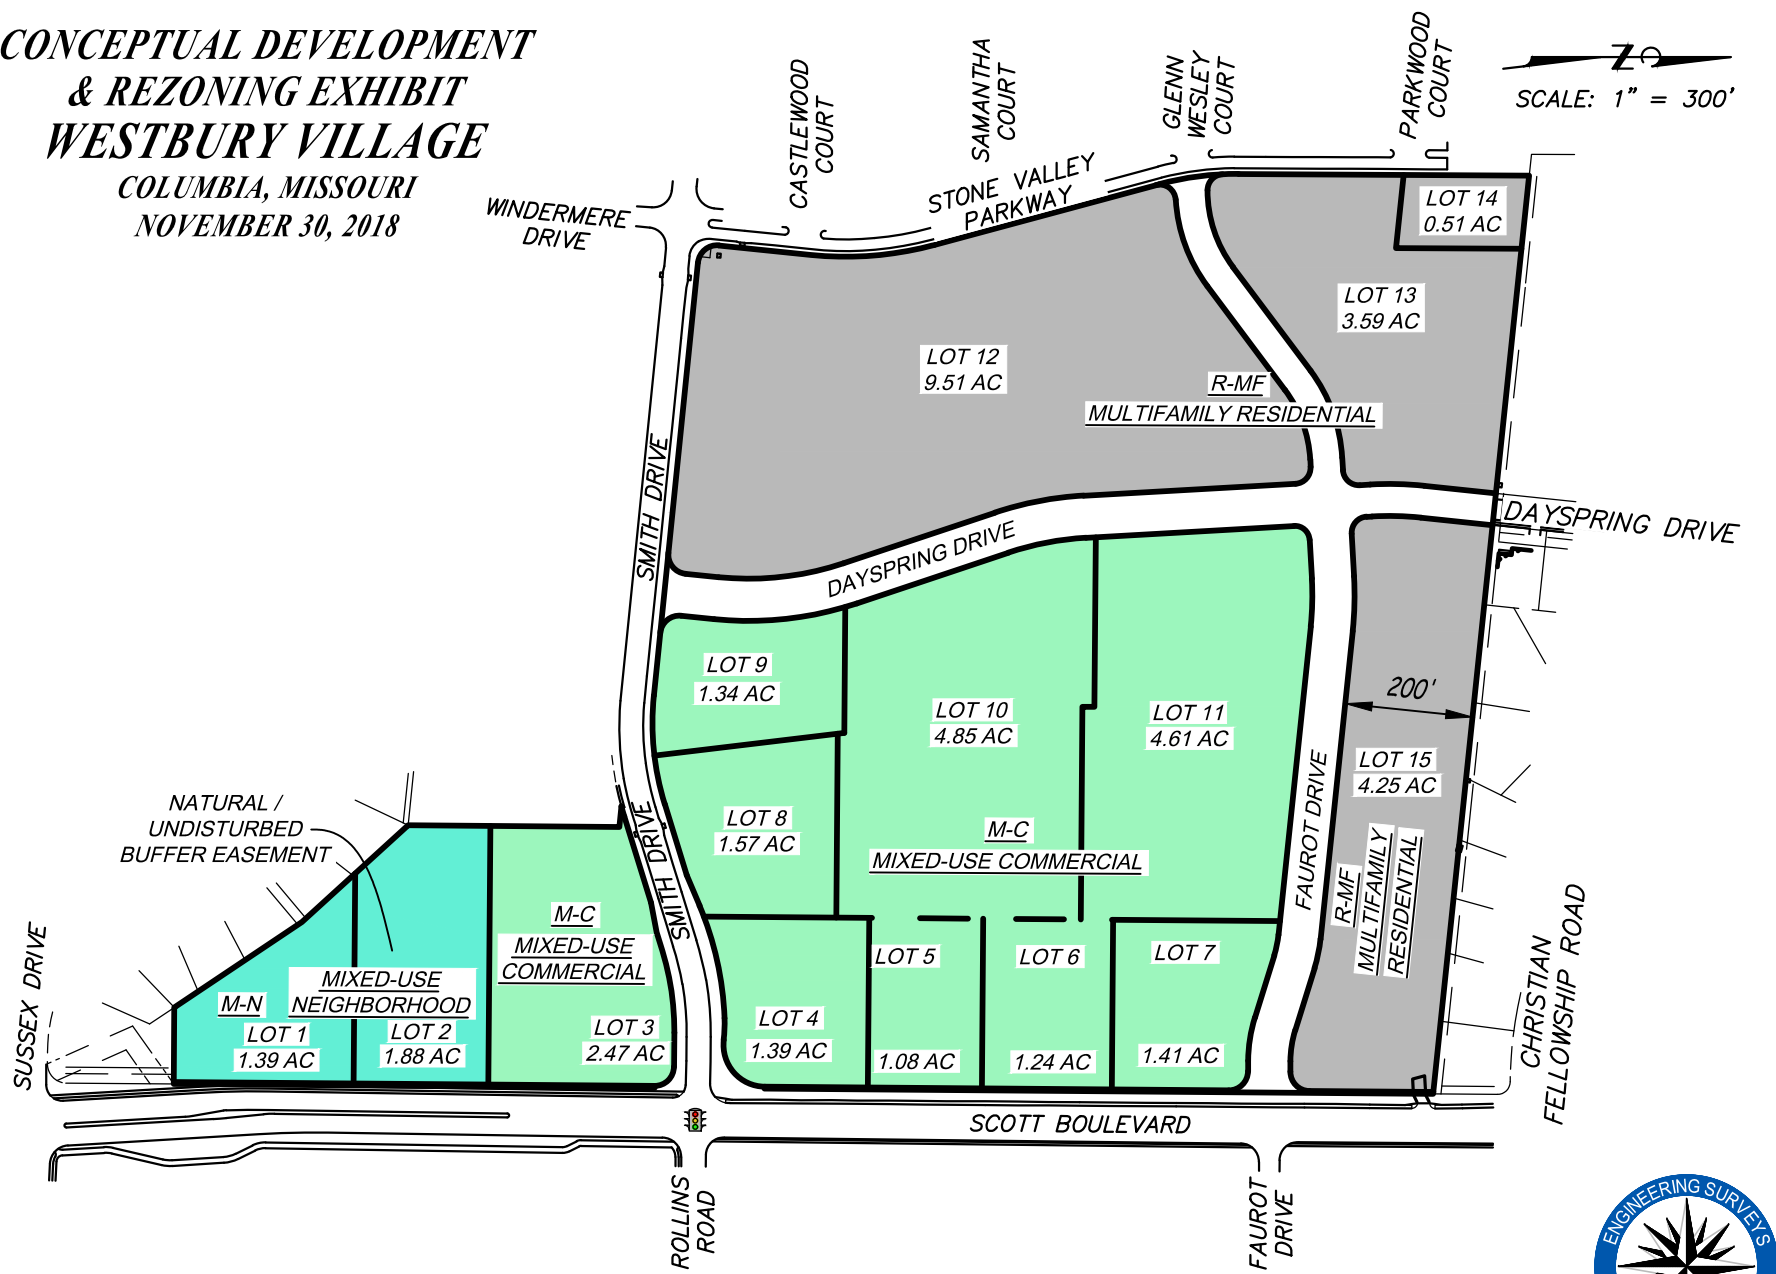

**CONCEPTUAL DEVELOPMENT
& REZONING EXHIBIT
WESTBURY VILLAGE**

COLUMBIA, MISSOURI
NOVEMBER 30, 2018

SCALE: 1" = 300'

EXHIBIT A
5 OF 5

Engineering Surveys & Services

1113 Fay Street, Columbia, Missouri 65201
573 - 449 - 2646 | www.ess-inc.com