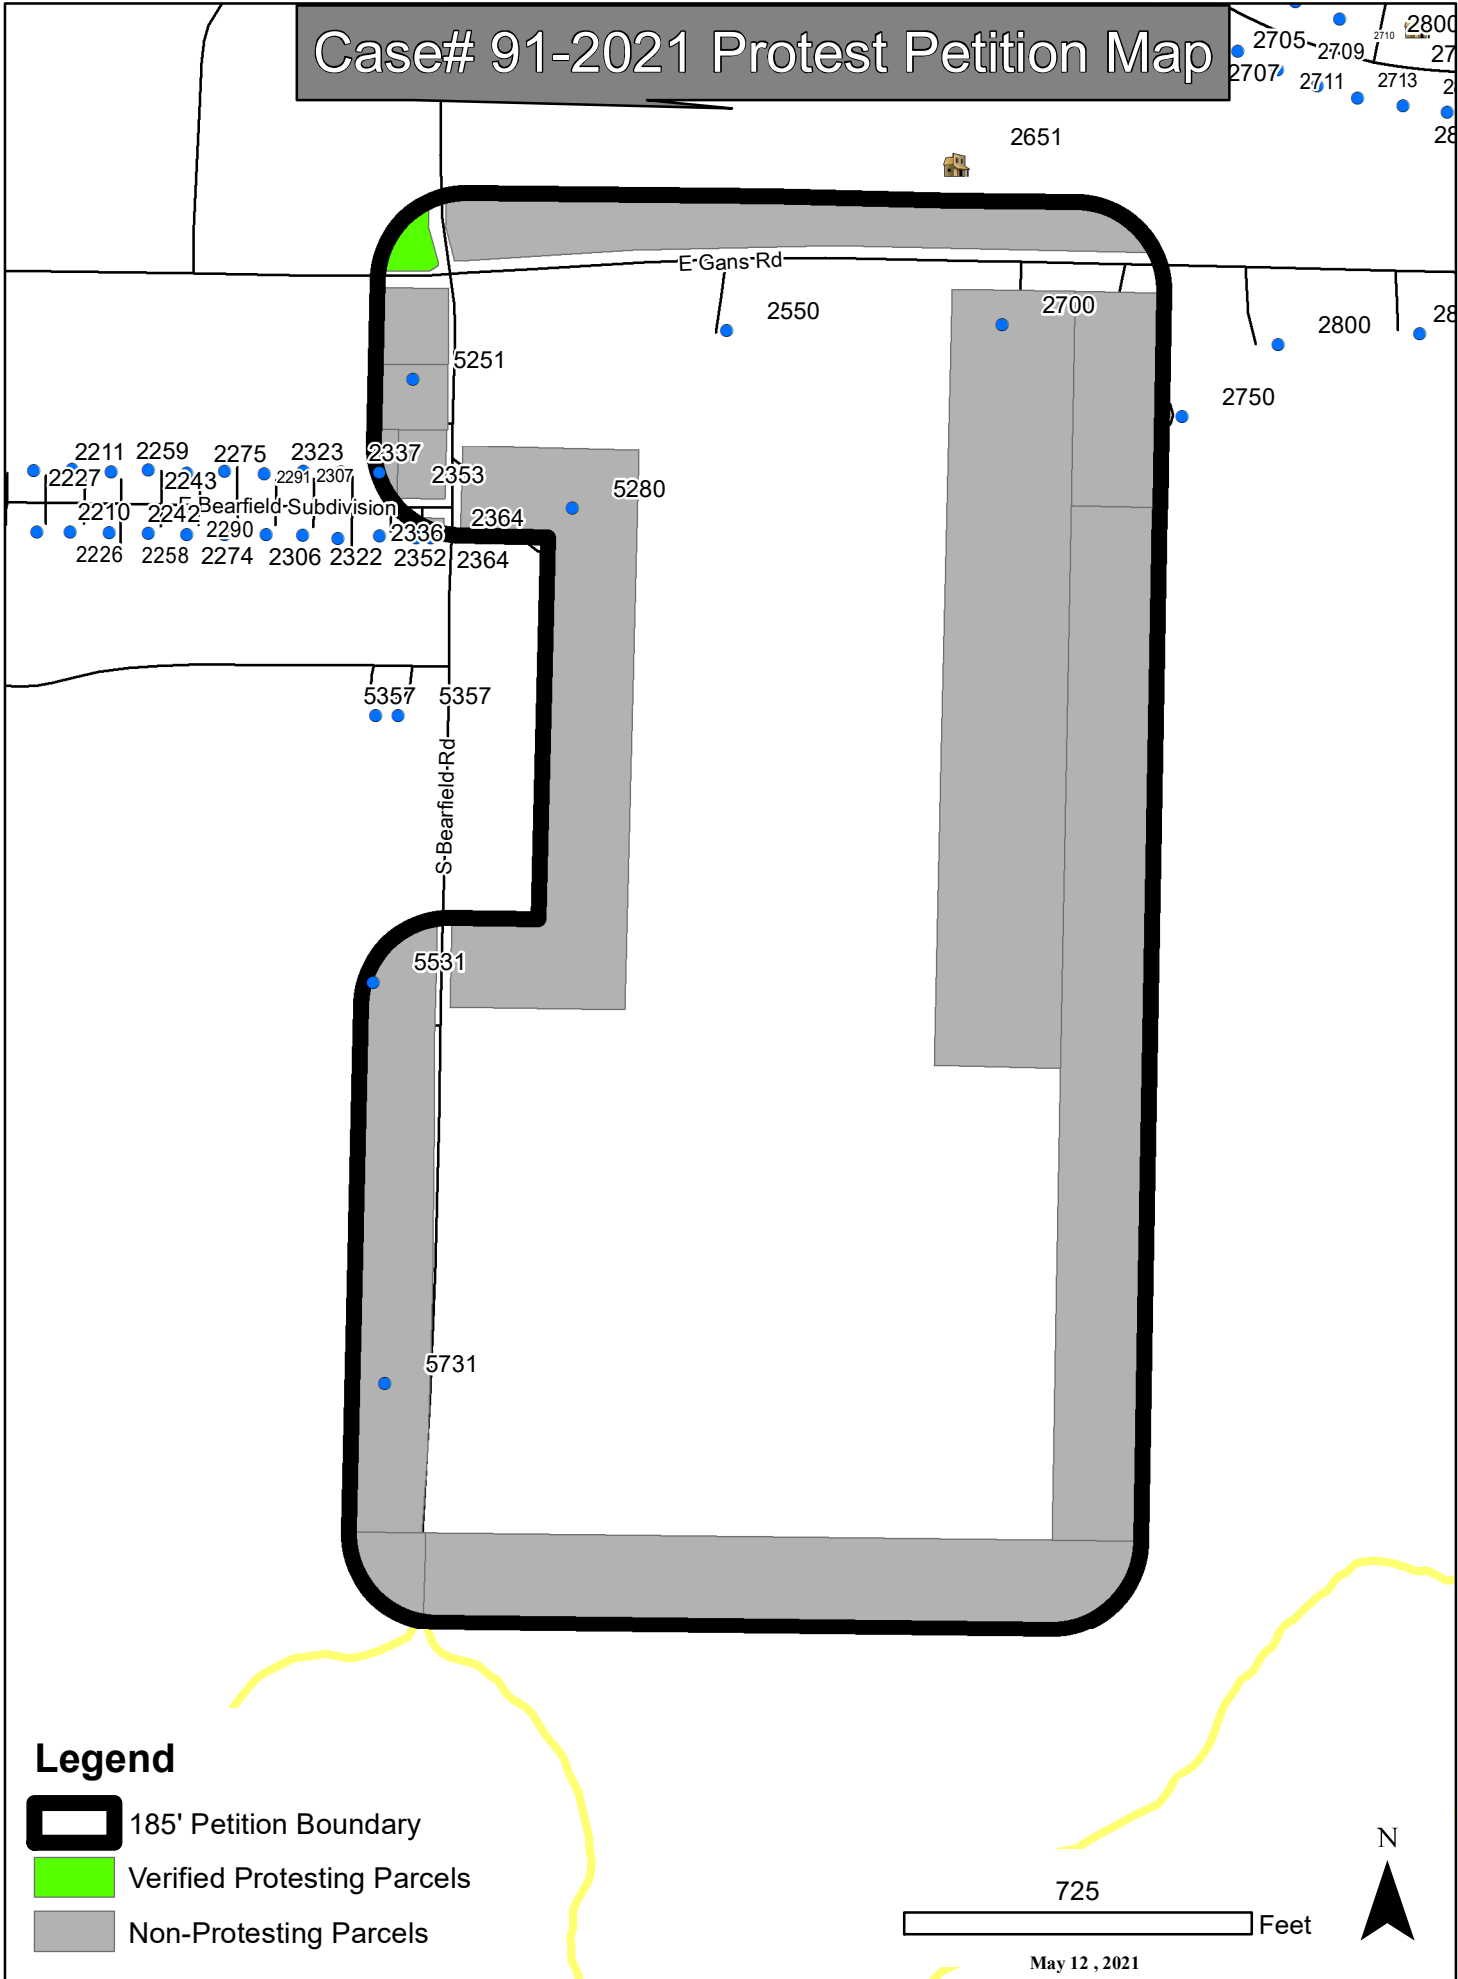

Case# 91-2021 Protest Petition Map

Legend

-  185' Petition Boundary
-  Verified Protesting Parcels
-  Non-Protesting Parcels

725 Feet

May 12, 2021