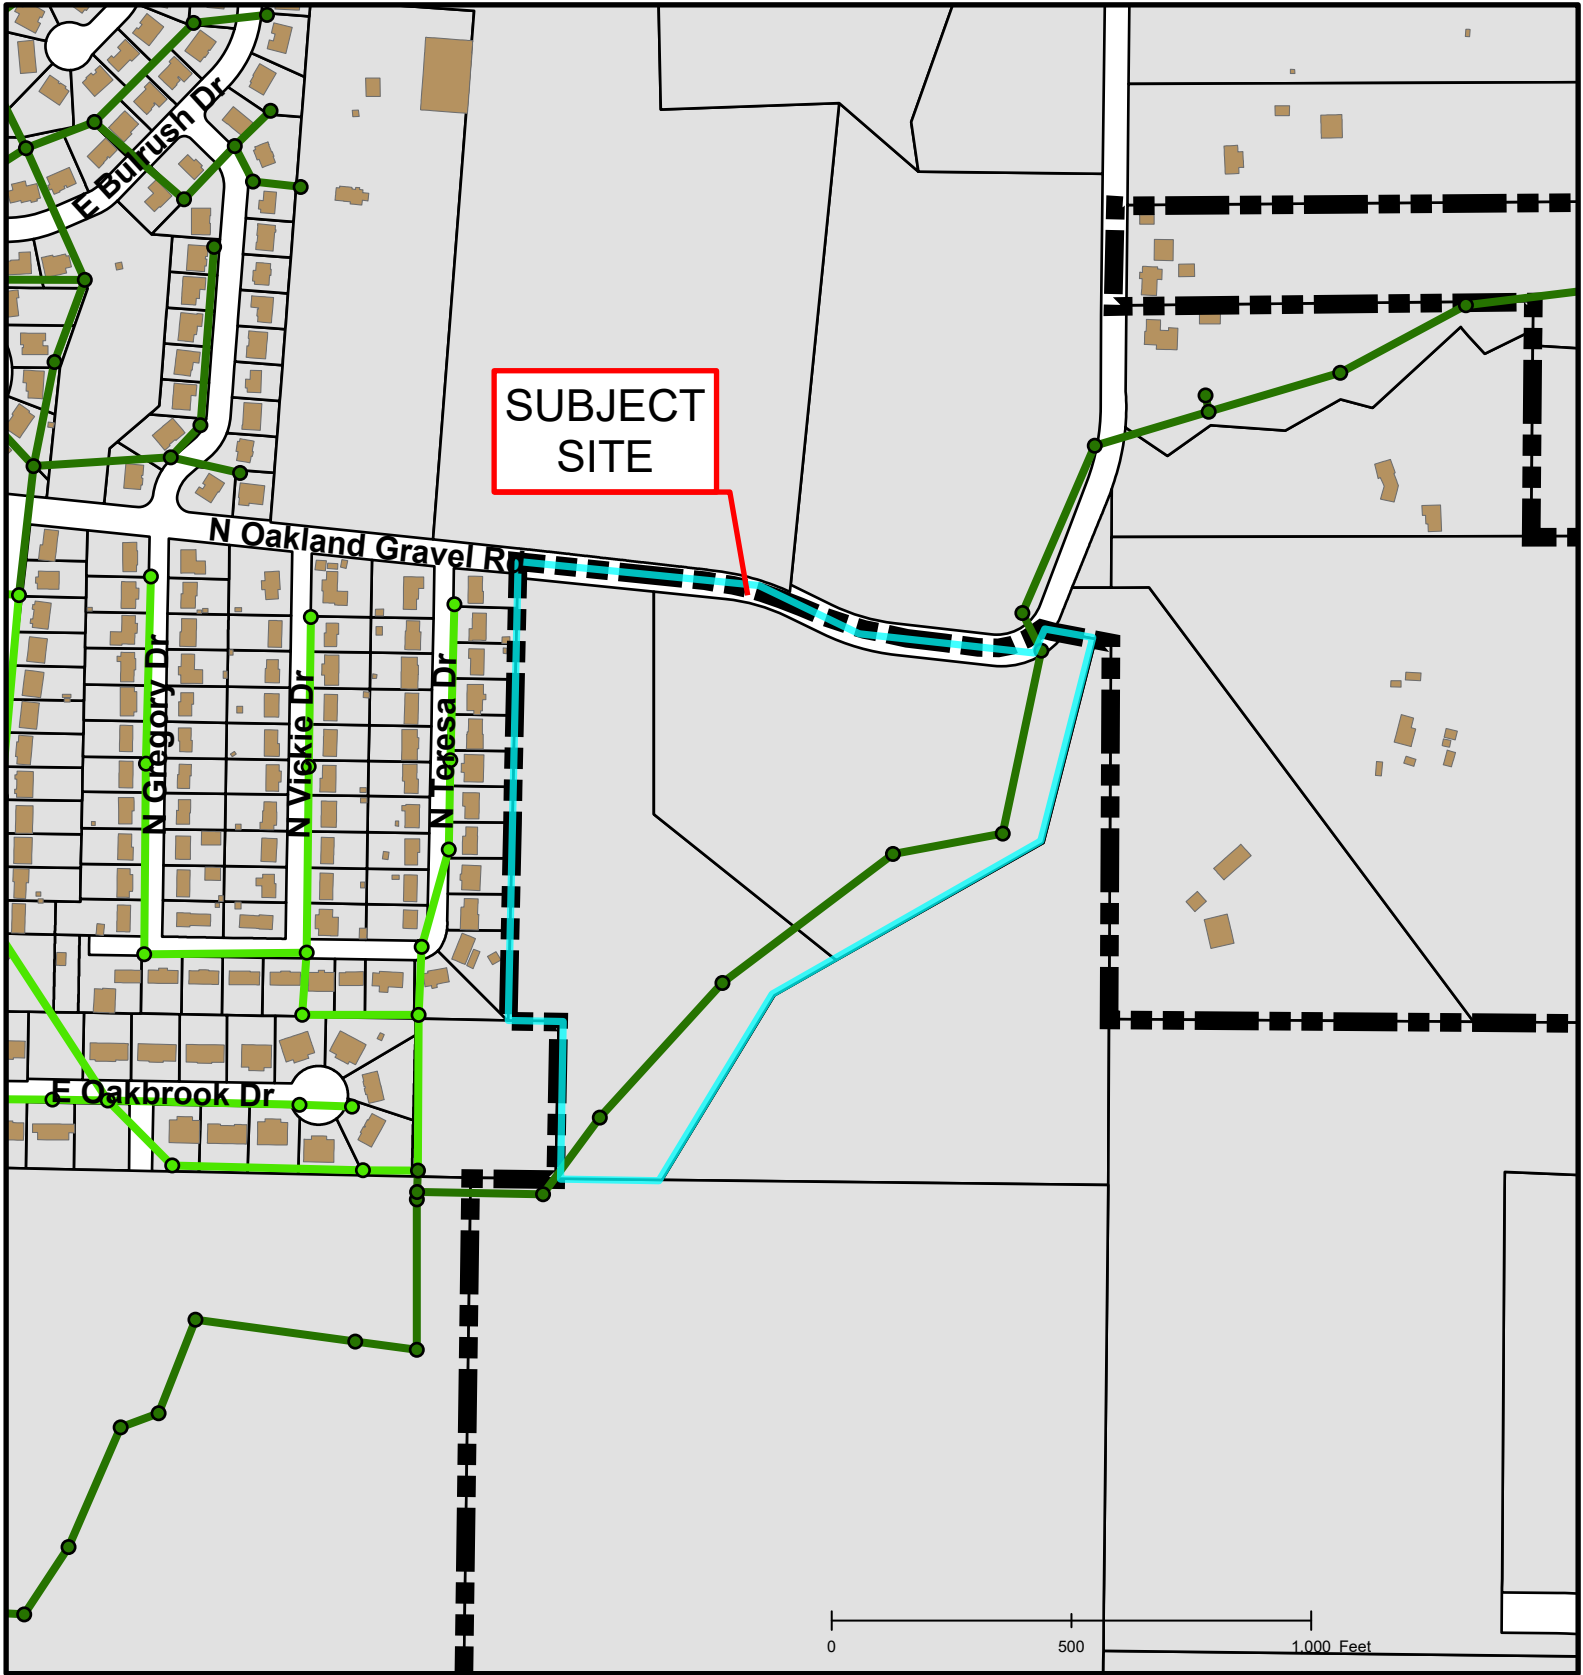

# #116-2020: Tuscany Estates, Lots 1A and 1B, Rezoning