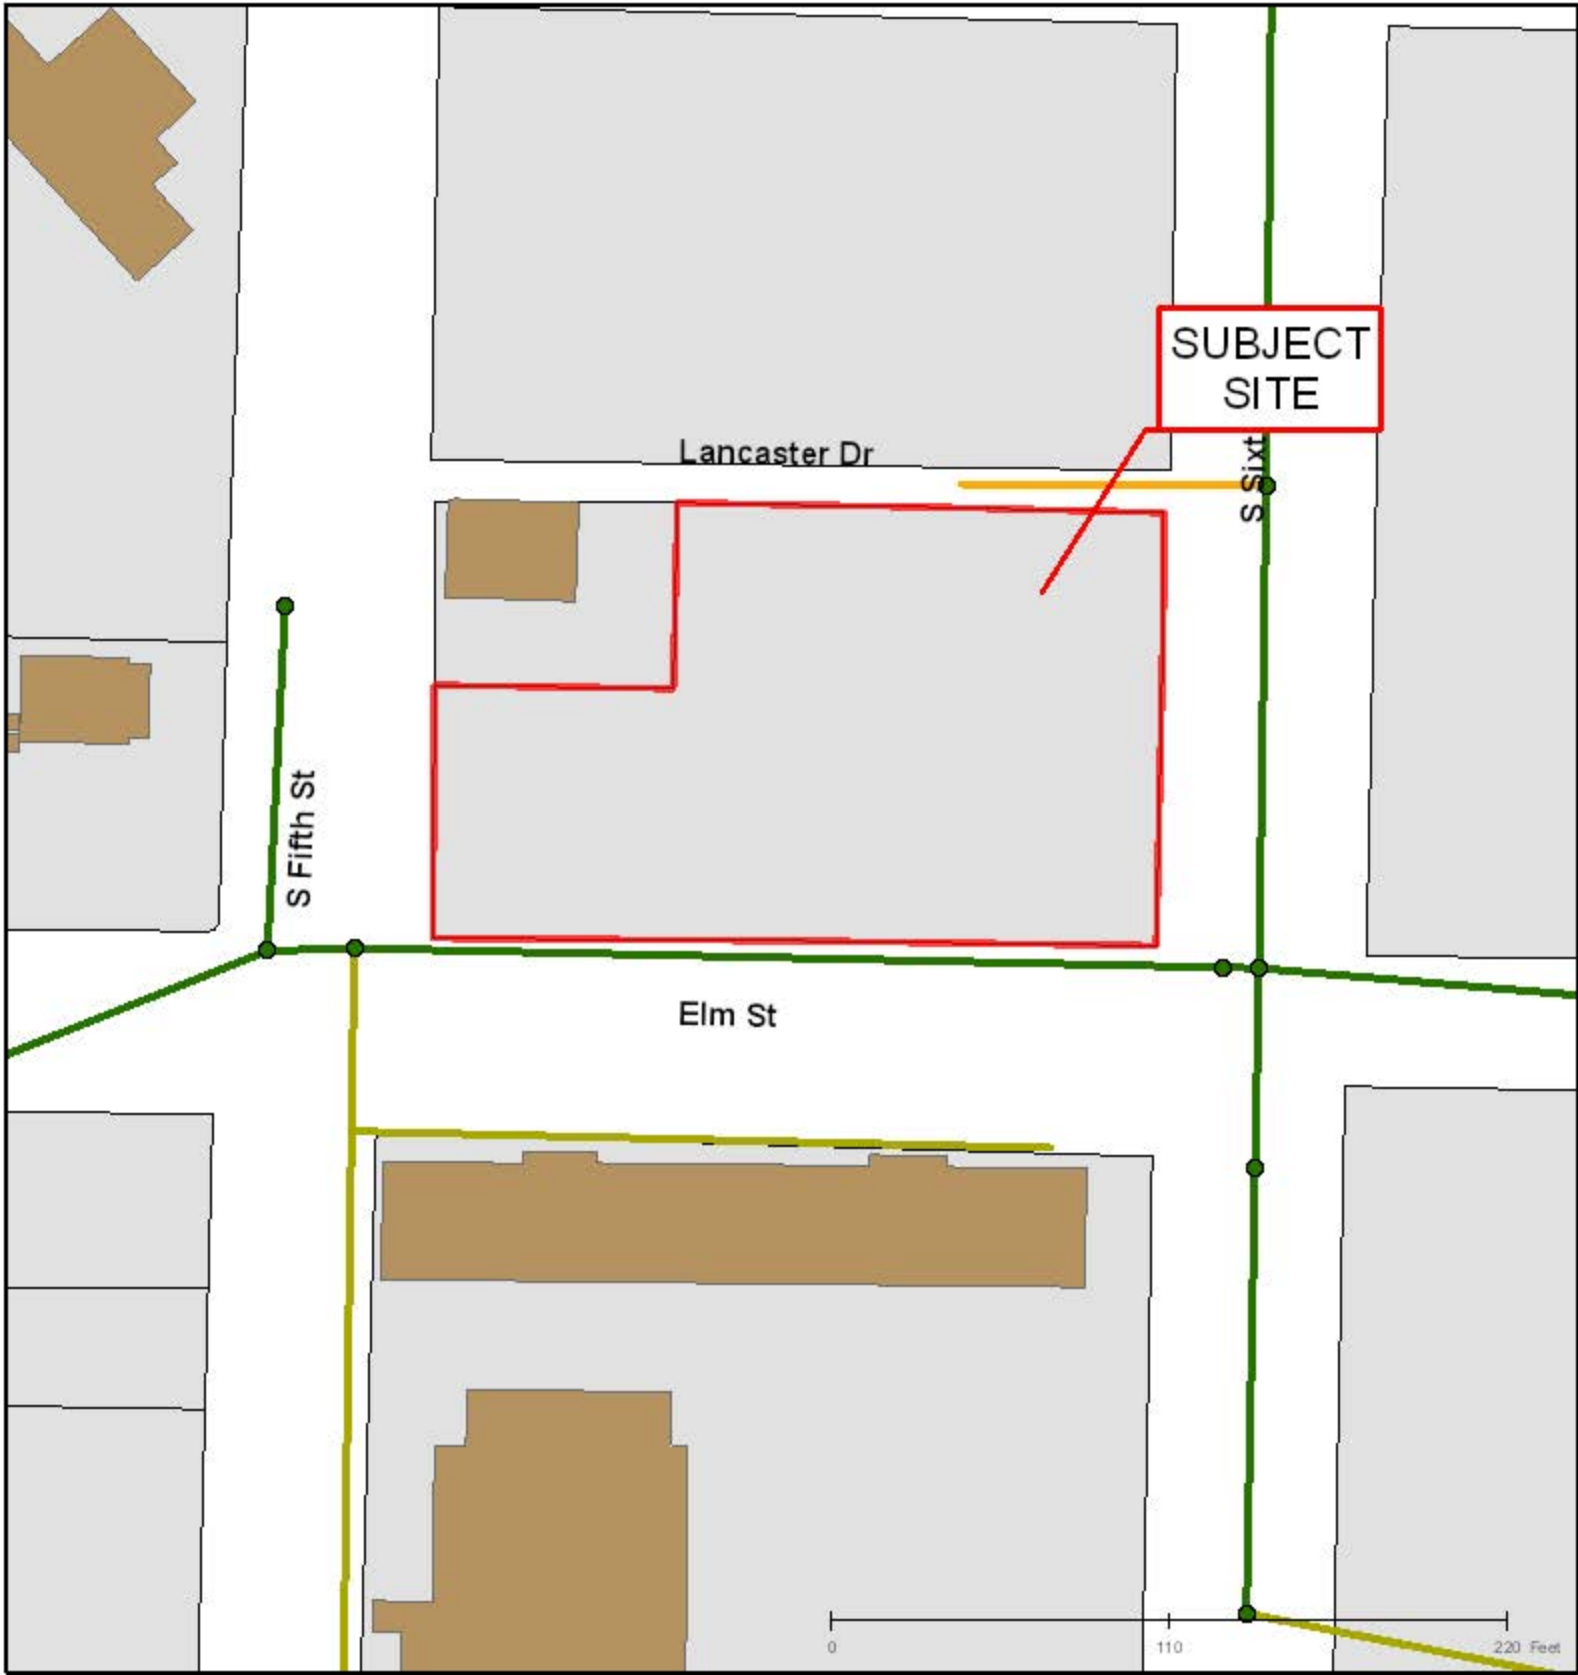

## 17-38 525 Elm Street - ROW Vacation

Legend	
Roads	Scenic Route
City Zoning DISTRICT	U-C Benton Stephens Urban Conservation District
100-Year Floodplain	U-C East Campus Urban Conservation District
	City Zoning
	Parcels
	Boone County Zoning
	Columbia City Limit

## 17-38 525 Elm Street - ROW Vacation

## 17-38 525 Elm Street - ROW Vacation

Legend			
	BCRSD		Private Sanitary Structure
	City Sanitary Structure		LMC
	City Sanitary Line		Private Sanitary Line
	Univ. of Missouri Line		Columbia City Limit
	Building Footprint		Parcels