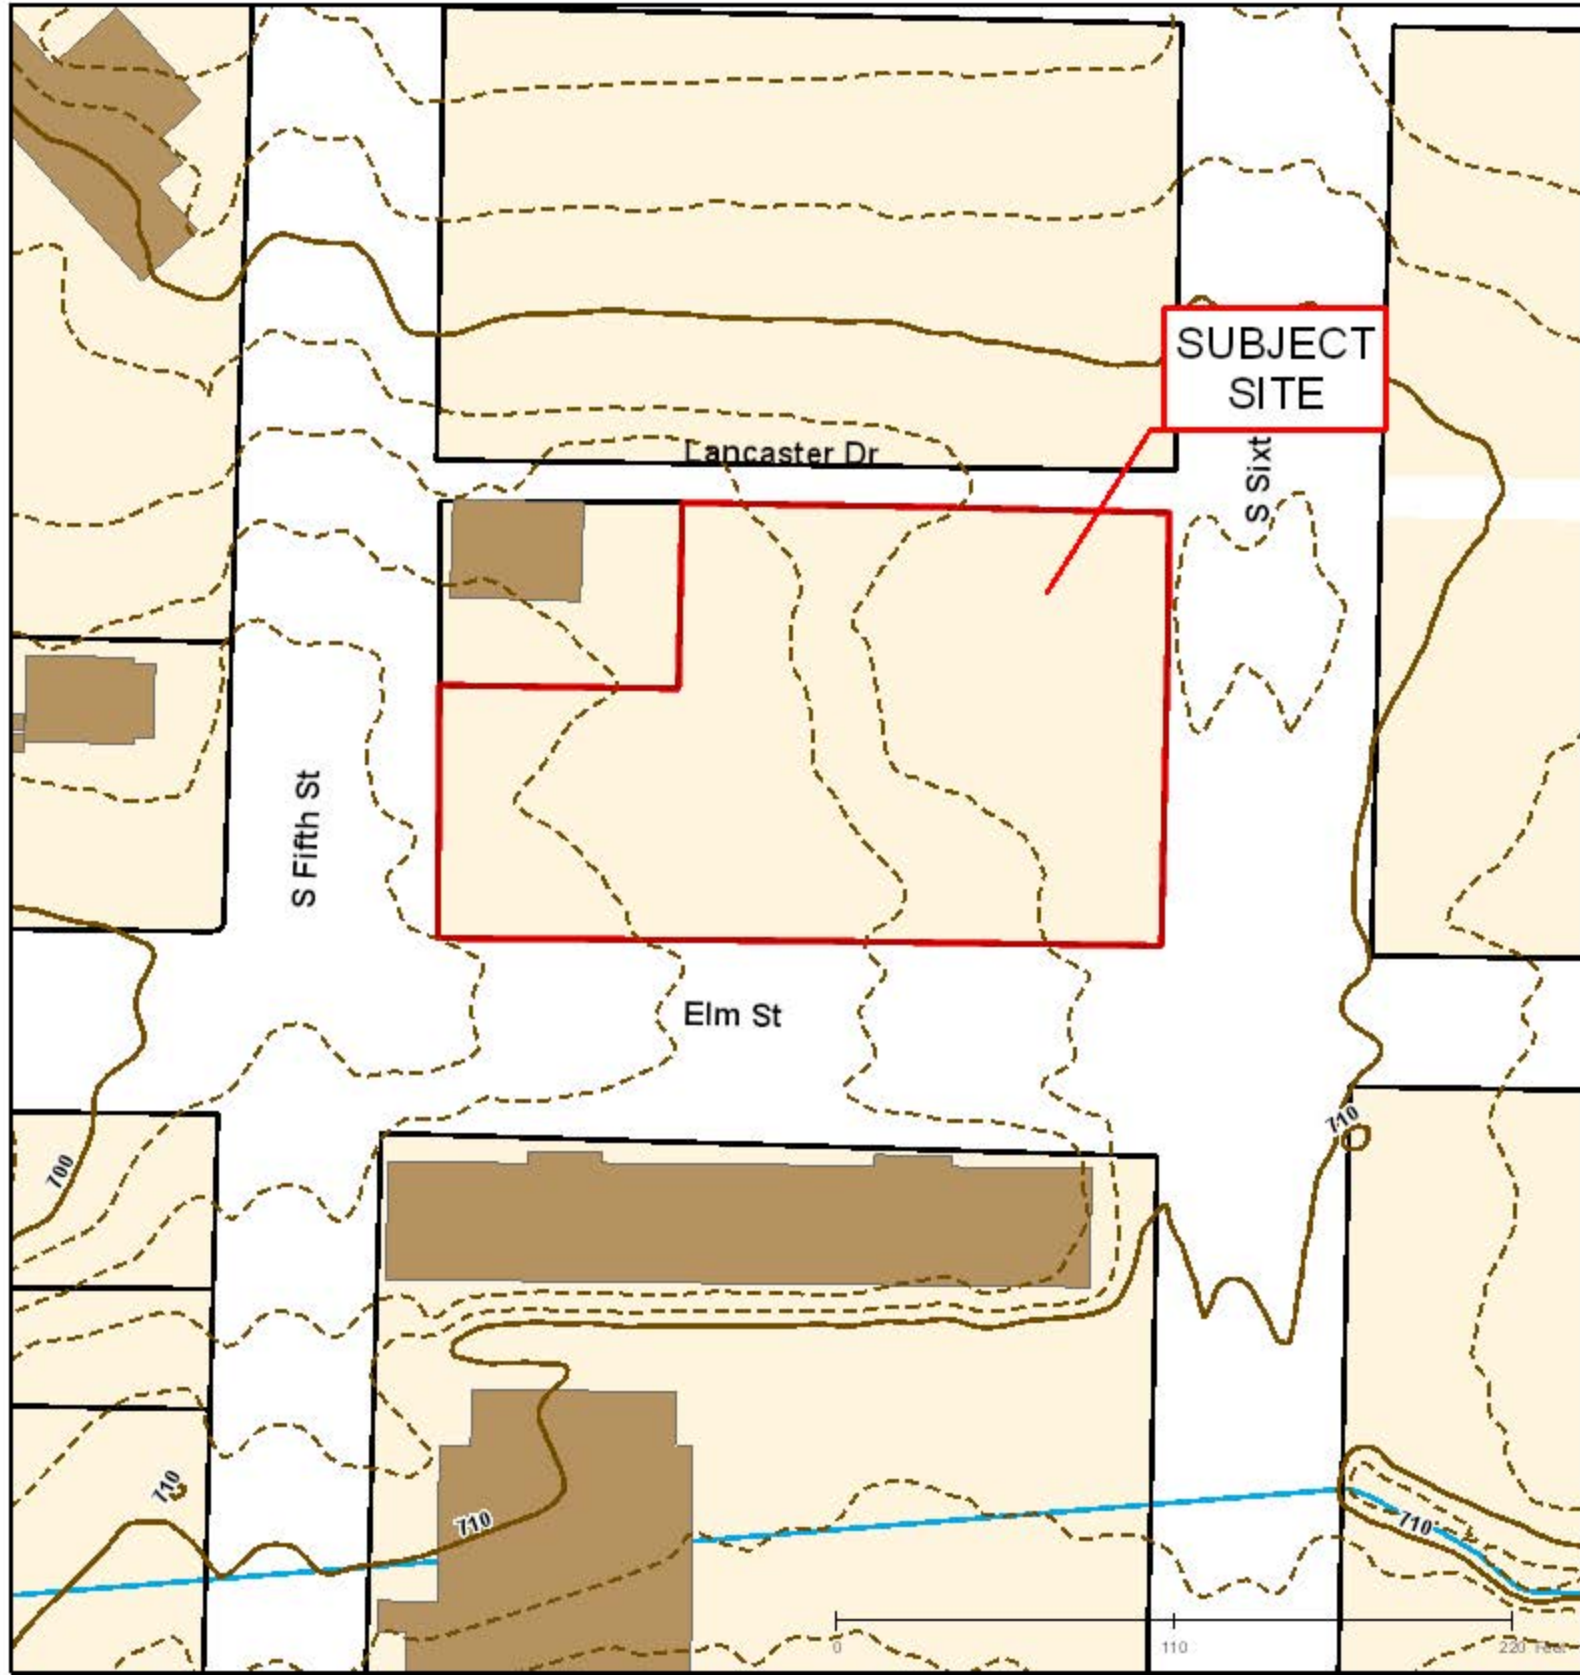

## 17-38 525 Elm Street - ROW Vacation

Legend	
Roads	Scenic Route
City Zoning DISTRICT	U-C Benton Stephens Urban Conservation District
100-Year Floodplain	U-C East Campus Urban Conservation District
	City Zoning
	Parcels
	Boone County Zoning
	Columbia City Limit

## 17-38 525 Elm Street - ROW Vacation

## 17-38 525 Elm Street - ROW Vacation

Legend			
	BCRSD		Private Sanitary Structure
	City Sanitary Structure		LMC
	City Sanitary Line		Private Sanitary Line
	Univ. of Missouri Line		Columbia City Limit
	Building Footprint		Parcels