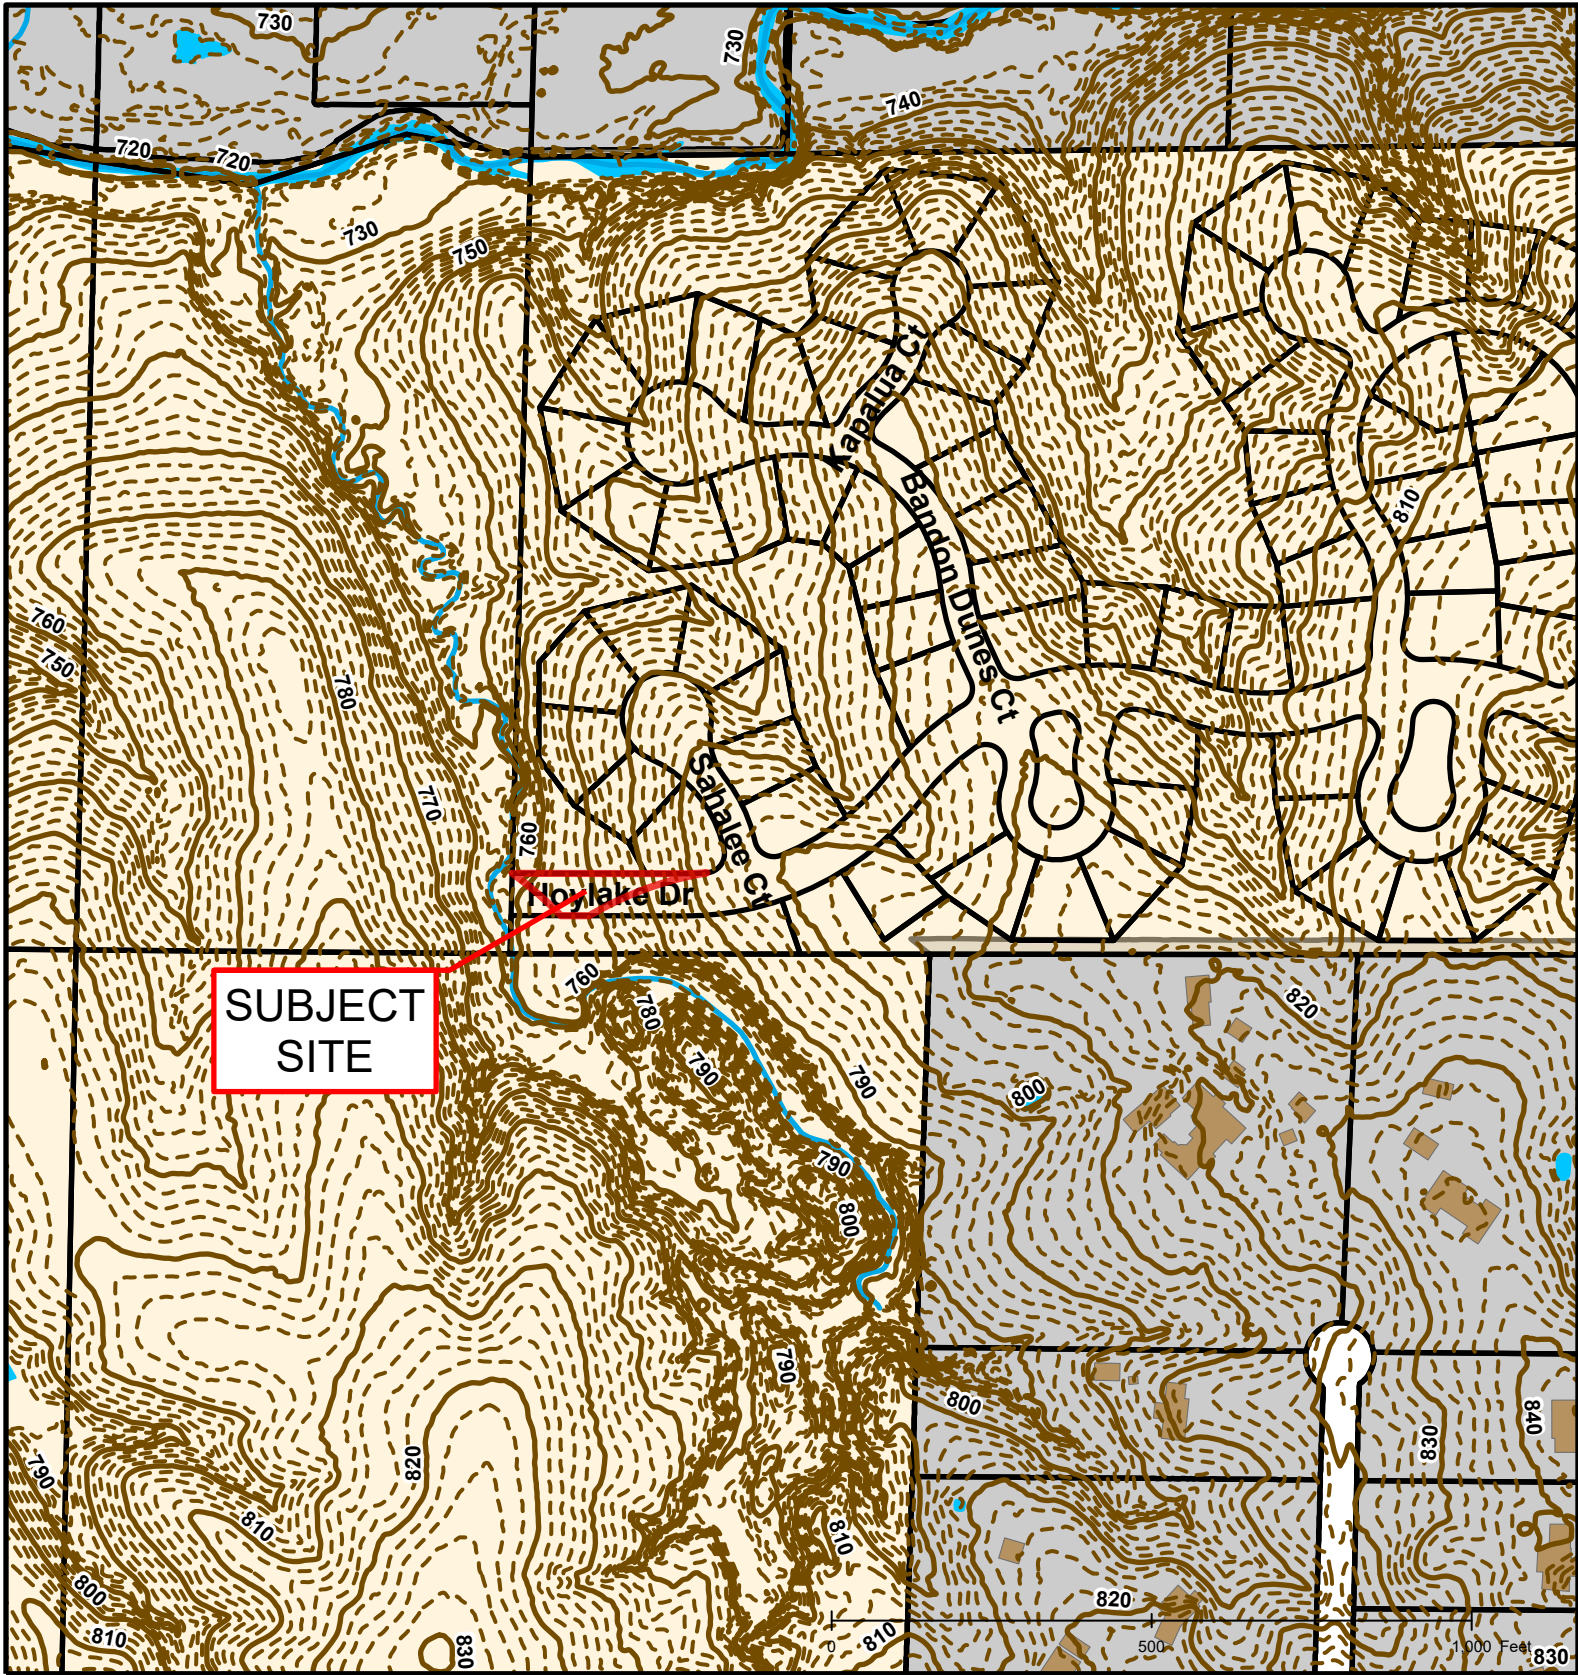

#18-130: Hoylake ROW Vacation

 Roads	 Boone County Zoning
 City Zoning	 Columbia City Limit
 Parcels	 CityViewparcels

#18-130: Hoylake ROW Vacation

Created by The City of Columbia - Community Development Department

Parcel Data Source: Boone County Assessor

2015 Imagery: Boone County Assessor's Office

Hillshade Data: Boone County GIS Office

#18-130: Hoylake ROW Vacation

Created by The City of Columbia - Community Development Department

Parcel Data Source: Boone County Assessor

2015 Imagery: Boone County Assessor's Office

Hillshade Data: Boone County GIS Office