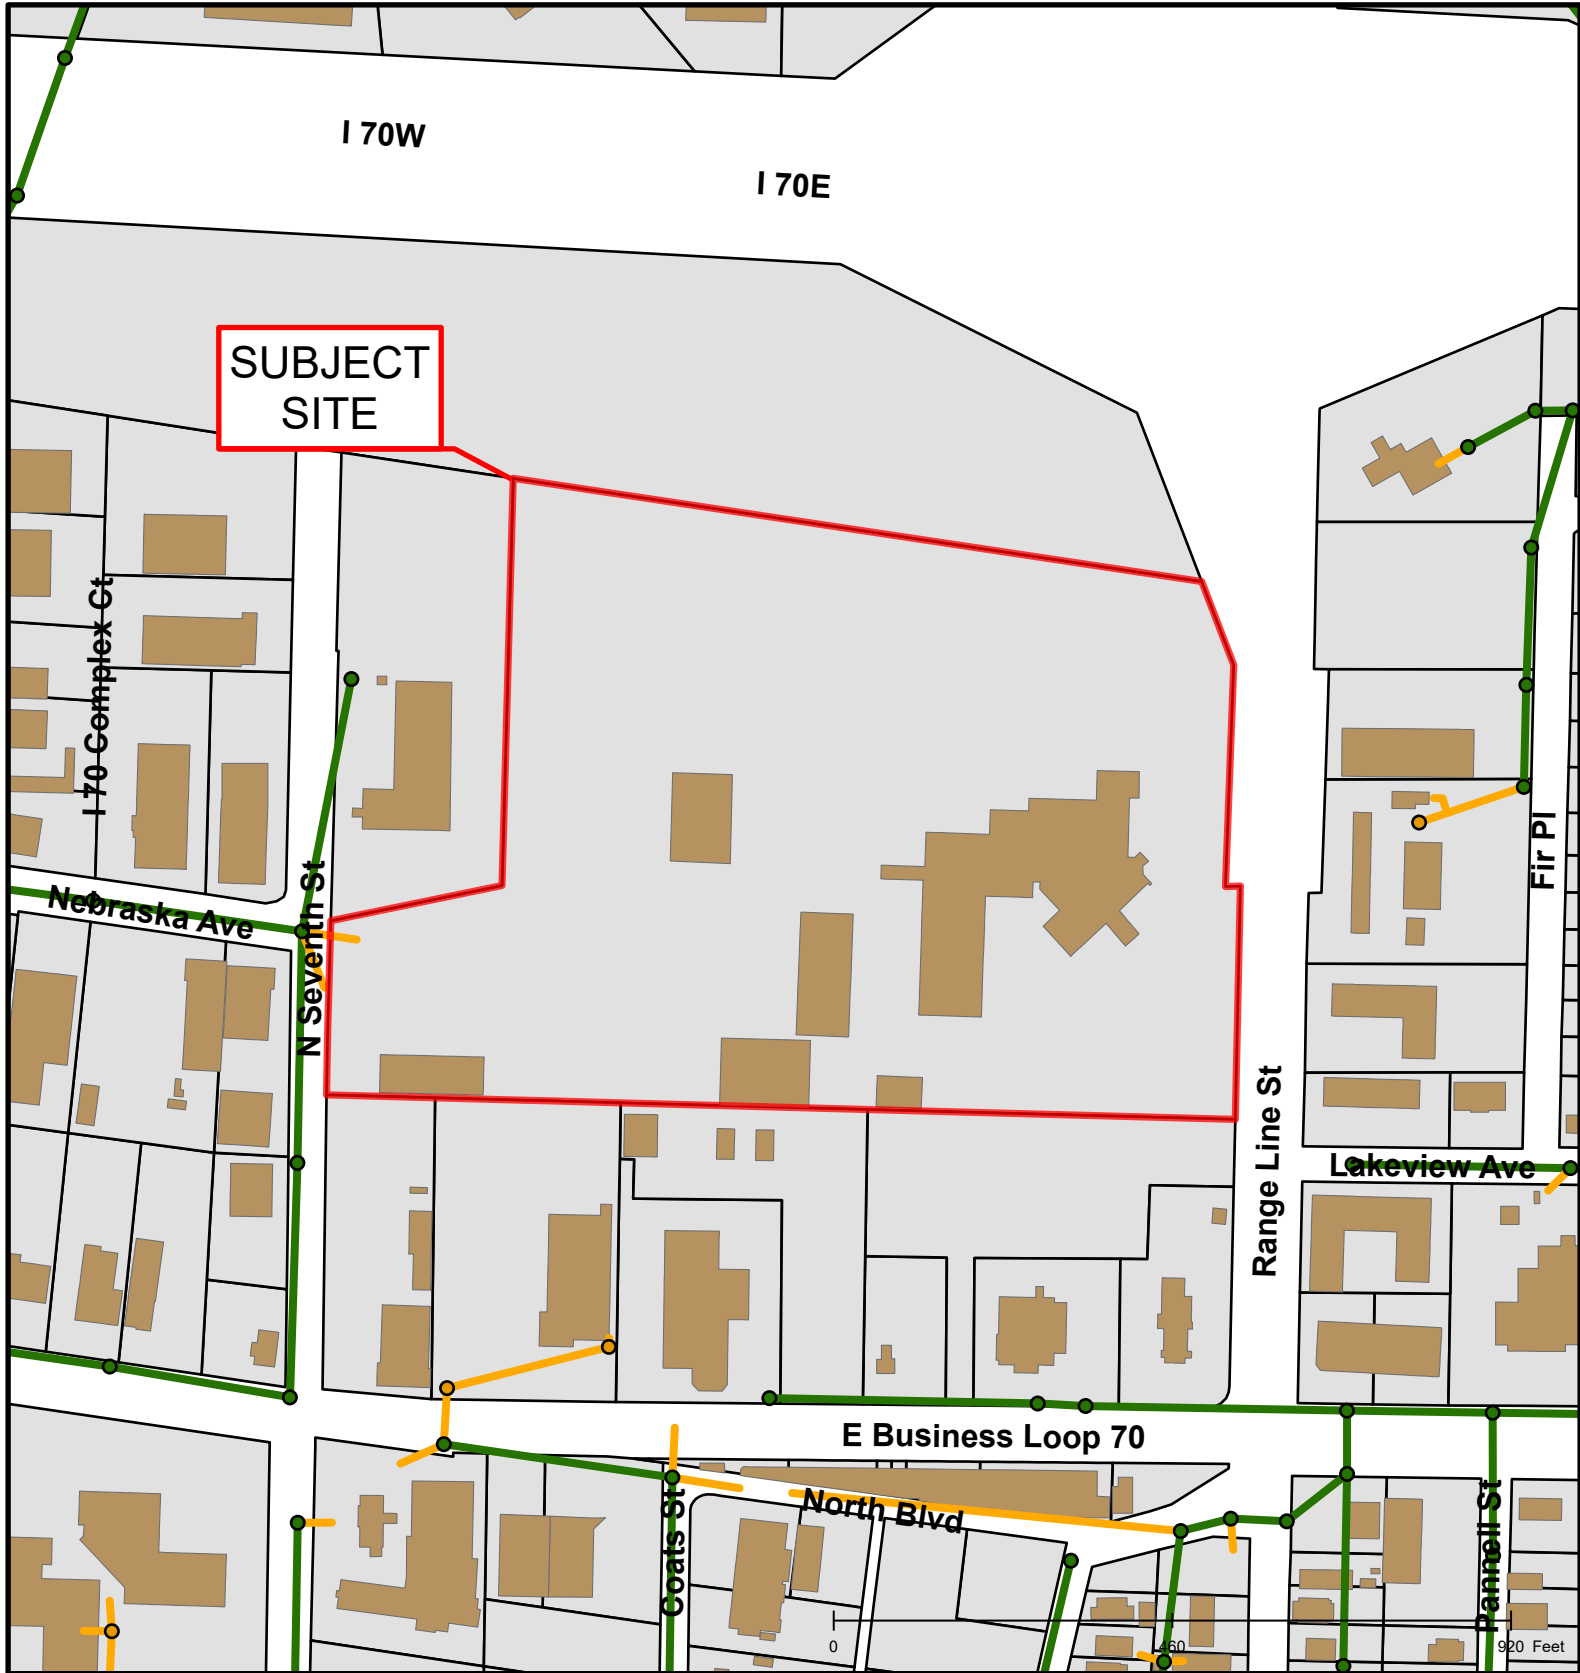

SUBJECT SITE

#135-2020: Boone Electric, Plat 2 Final Plat & Design Adjustments

 City Zoning	 Columbia City Limit
 Parcels	

#135-2020: Boone Electric, Plat 2 Final Plat & Design Adjustments

#135-2020: Boone Electric, Plat 2 Final Plat & Design Adjustments