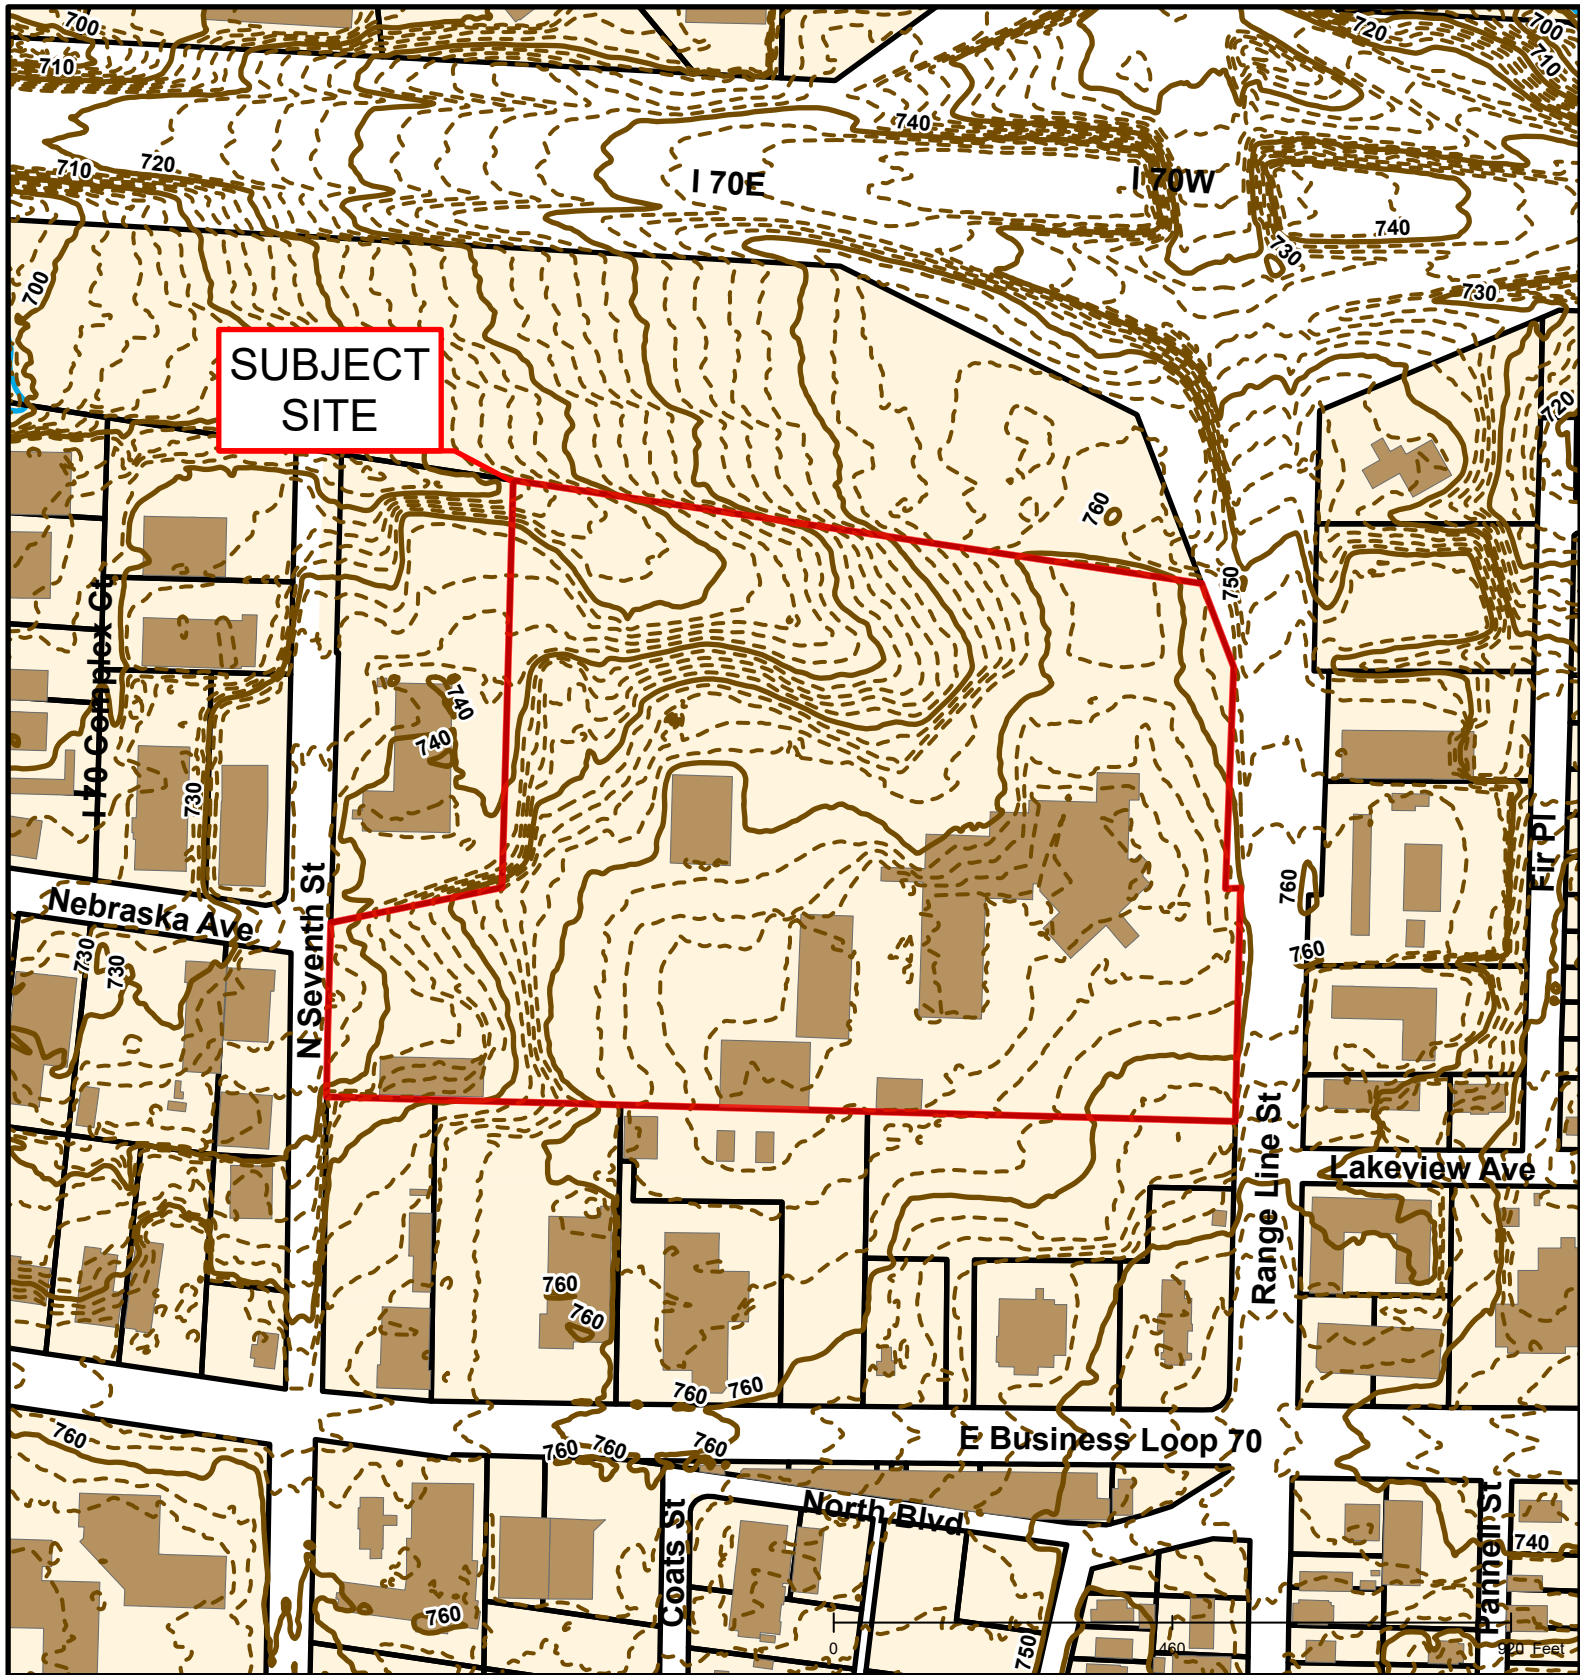

SUBJECT SITE

#135-2020: Boone Electric, Plat 2 Final Plat & Design Adjustments

 City Zoning	 Columbia City Limit
 Parcels	

#135-2020: Boone Electric, Plat 2 Final Plat & Design Adjustments

#135-2020: Boone Electric, Plat 2 Final Plat & Design Adjustments