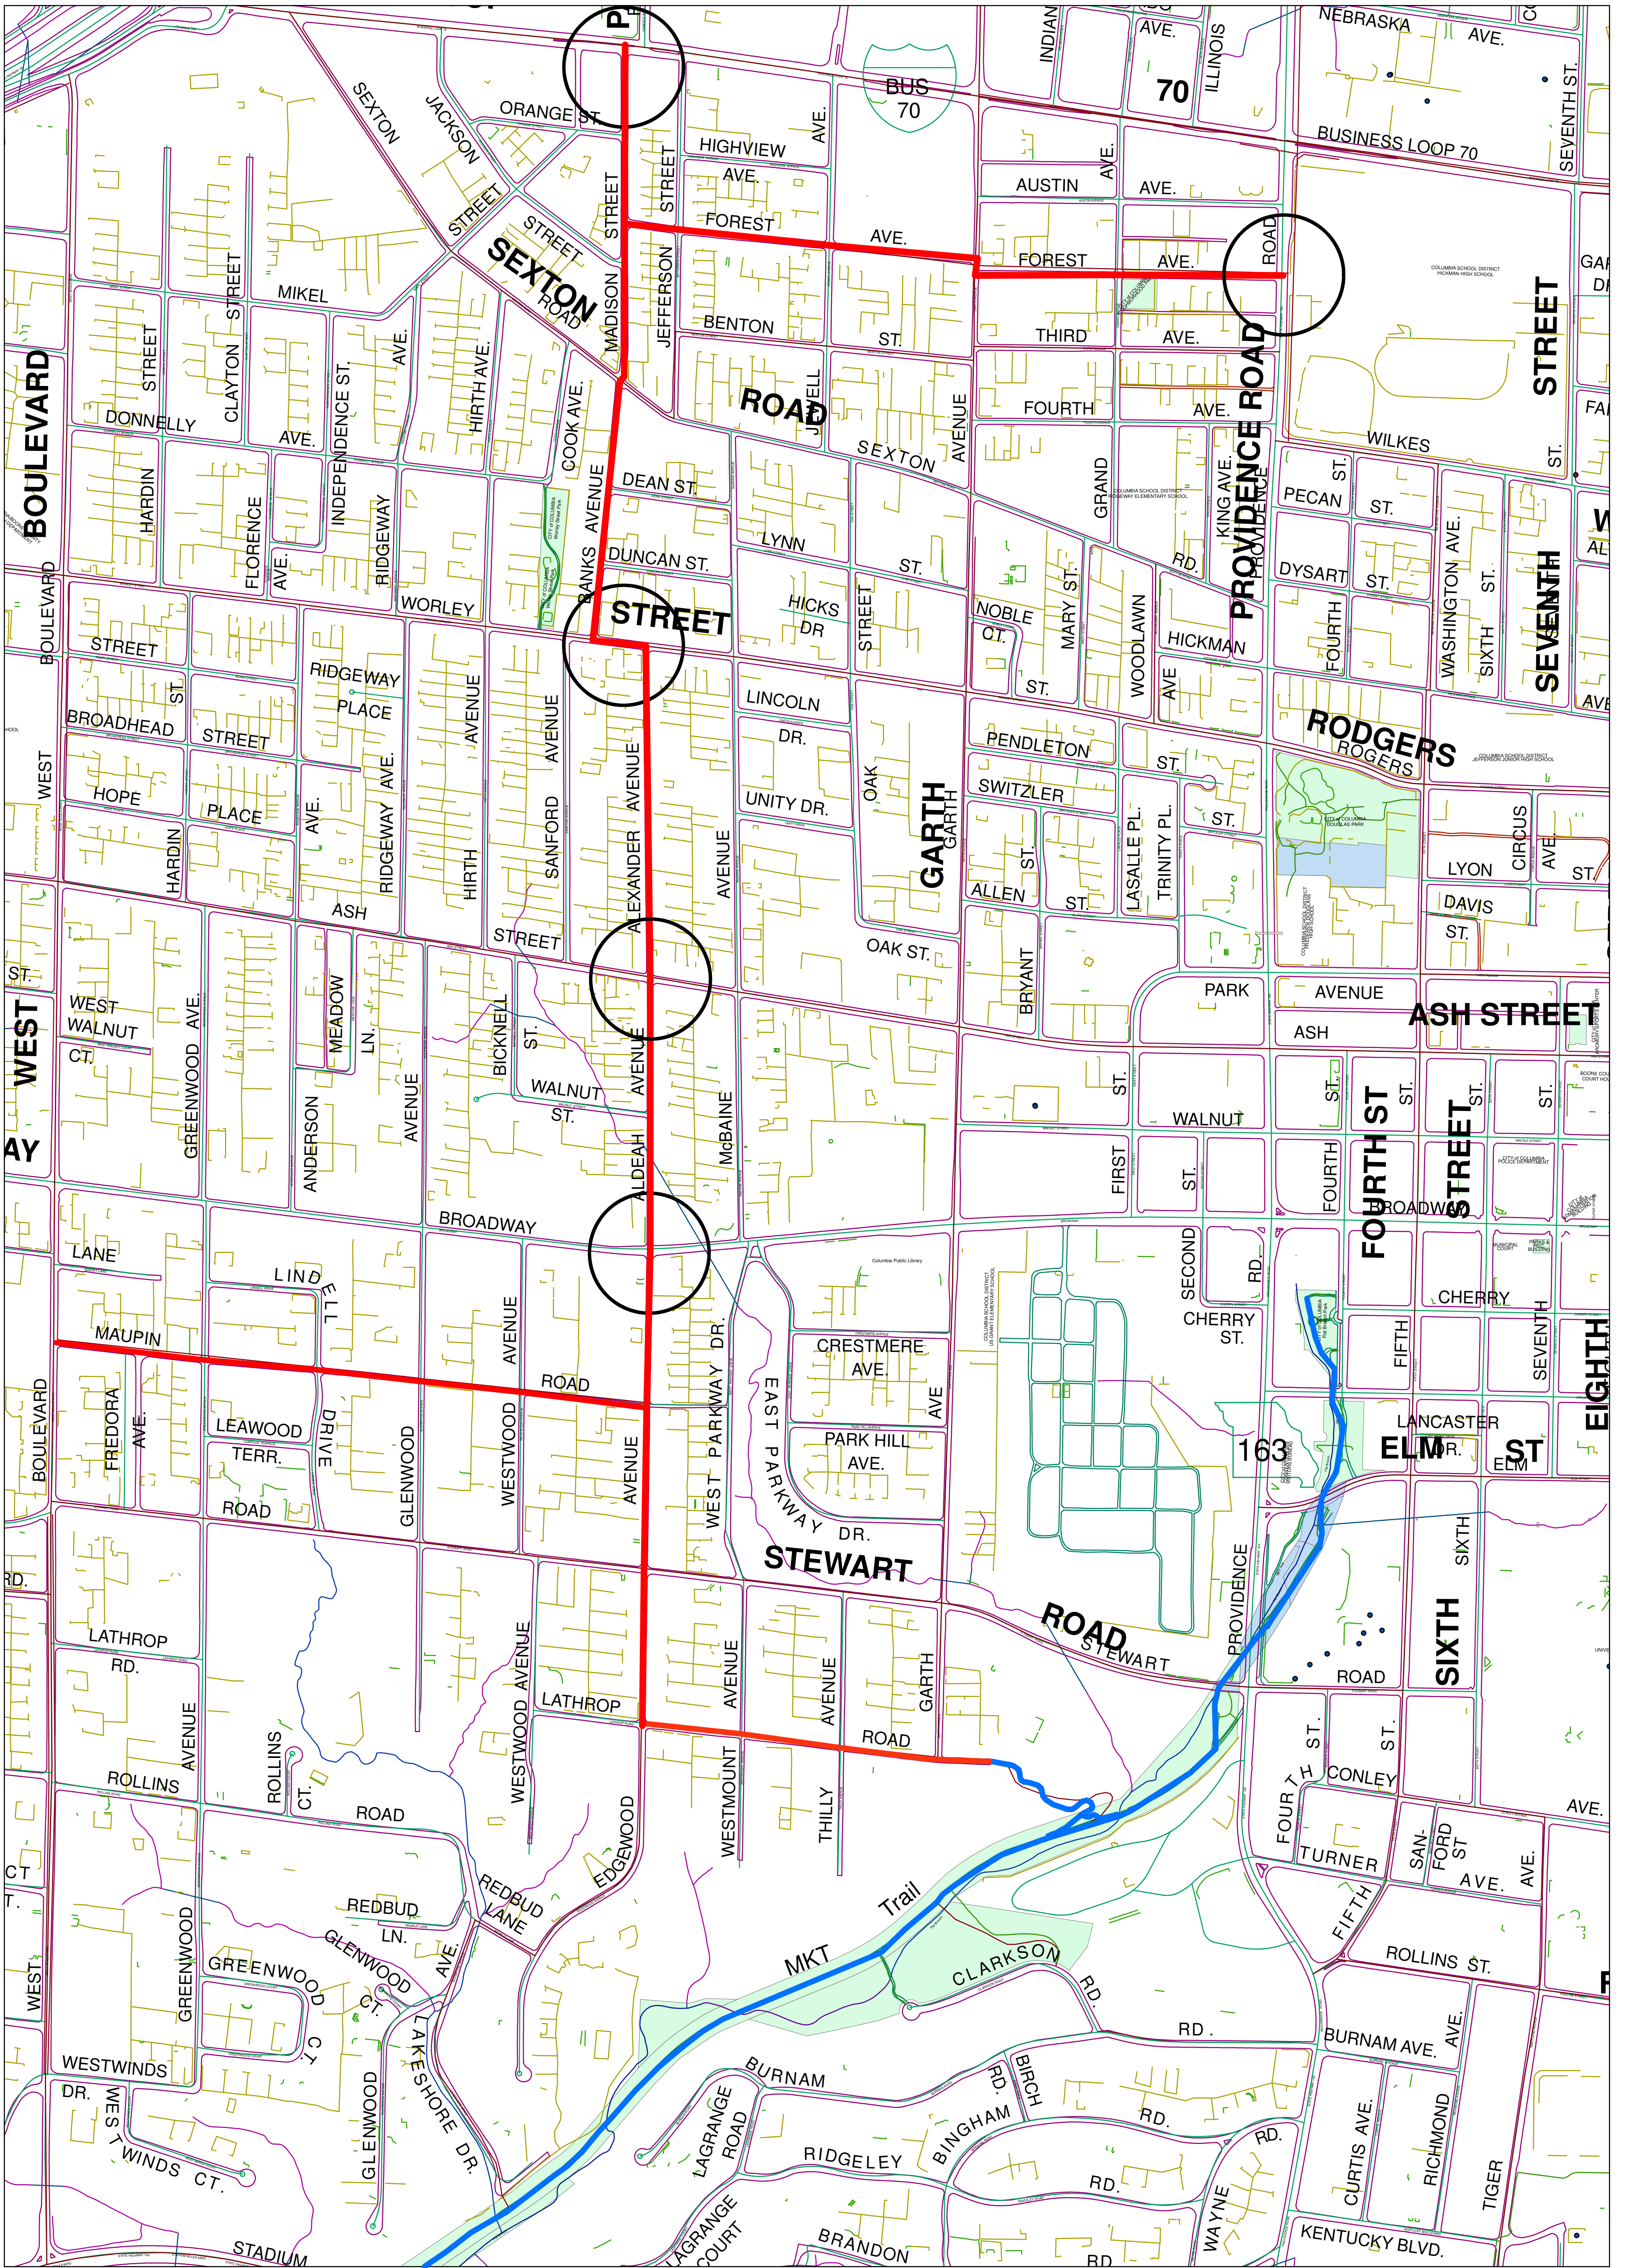

# MKT to Parkade Bike Blvd

- Proposed Bike Blvd
- Trail / Pedway
- Intersection Improvement