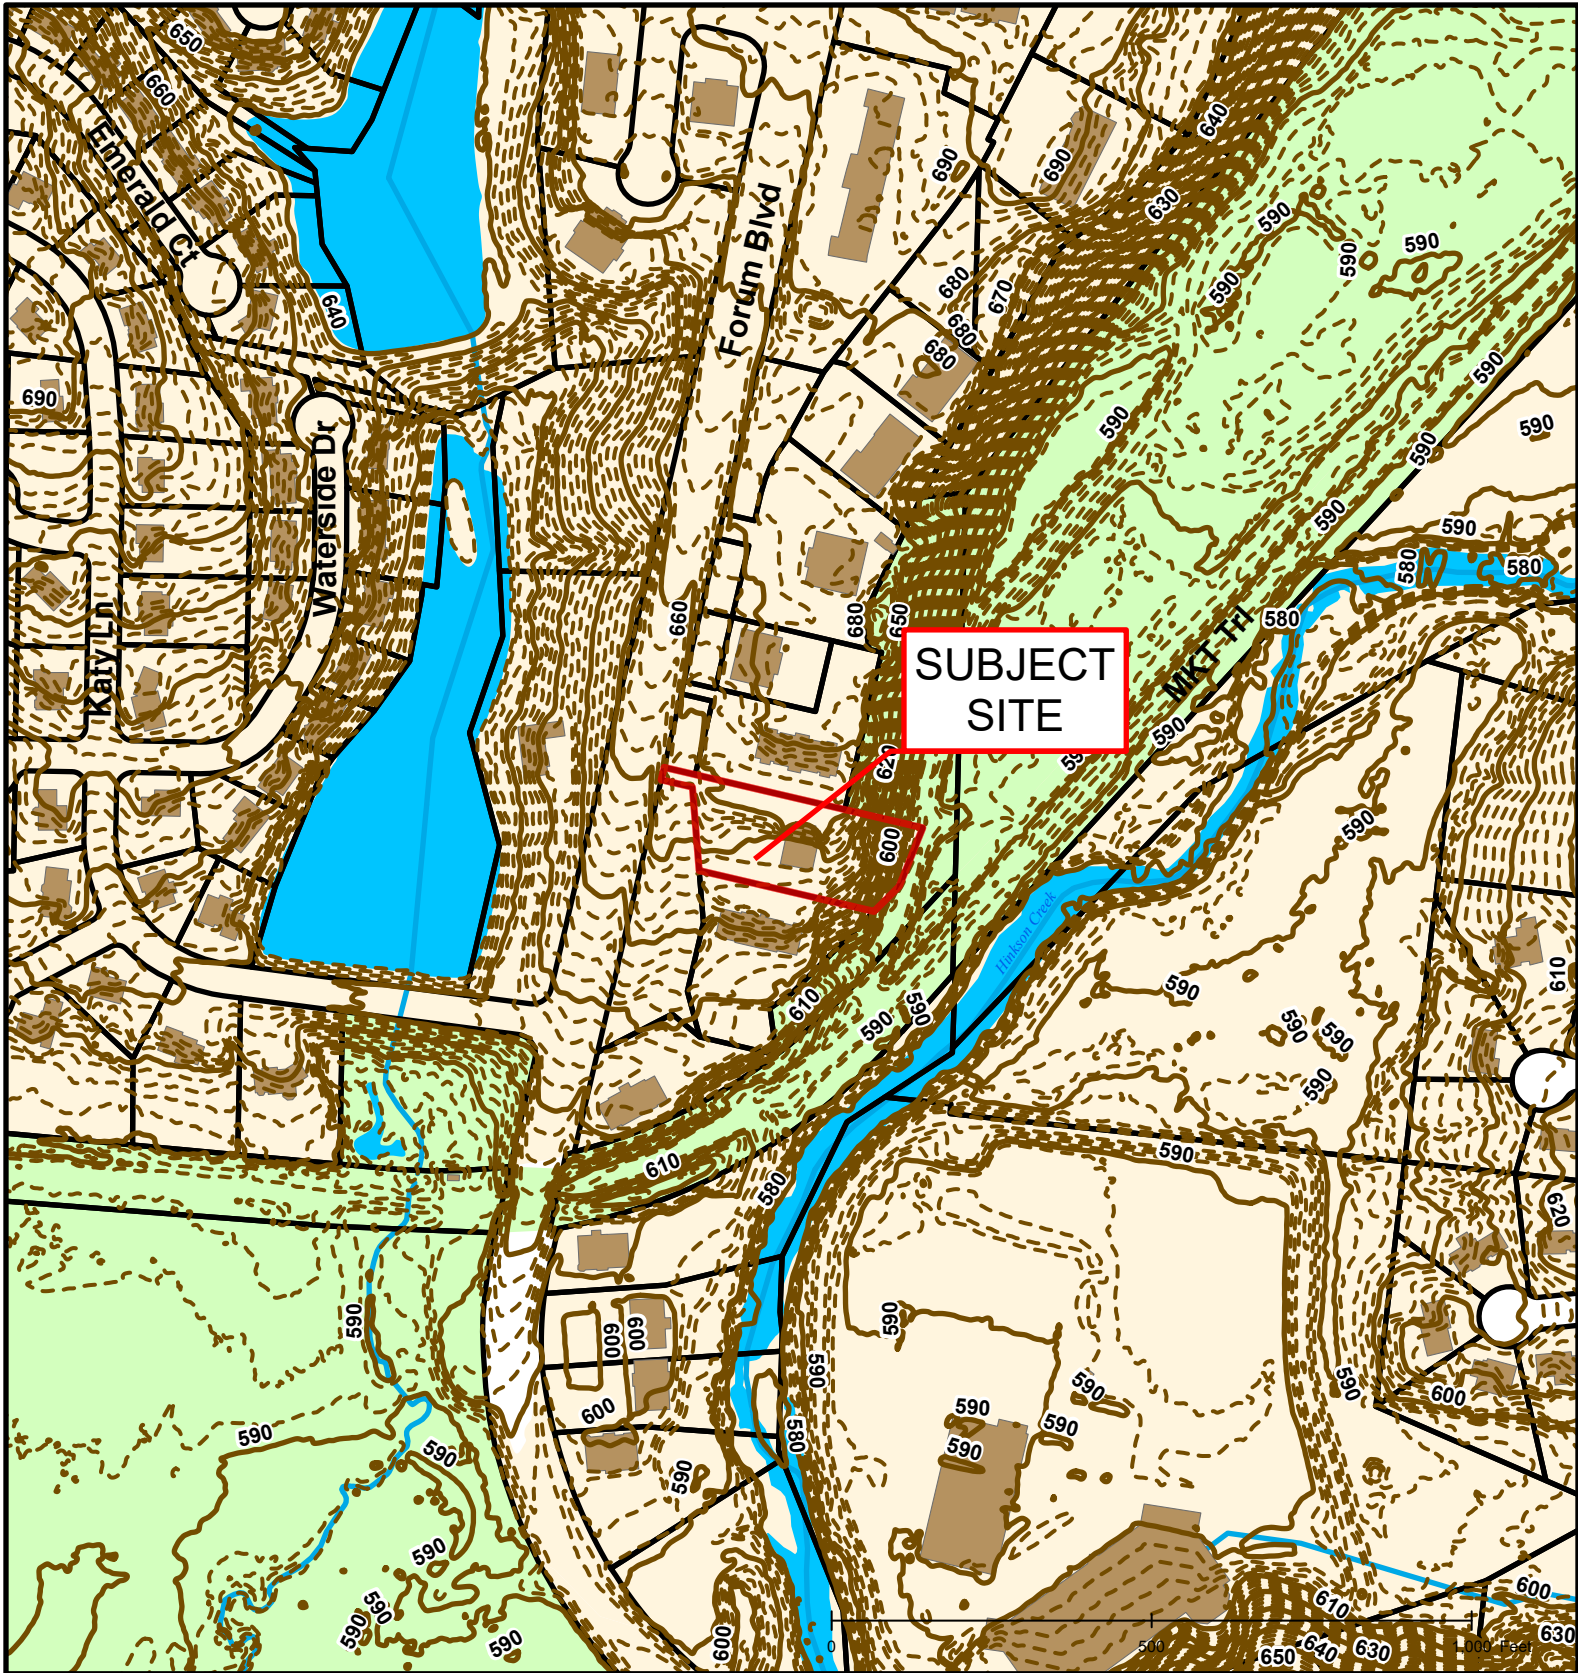

# #18-68: The Colonies Lot 101 & 102 PD Plan SOI Revision

# #18-68: The Colonies Lot 101 & 102 PD Plan SOI Revision

Created by The City of Columbia - Community Development Department

Parcel Data Source: Boone County Assessor

2015 Imagery: Boone County Assessor's Office

Hillshade Data: Boone County GIS Office

## #18-68: The Colonies Lot 101 & 102 PD Plan SOI Revision