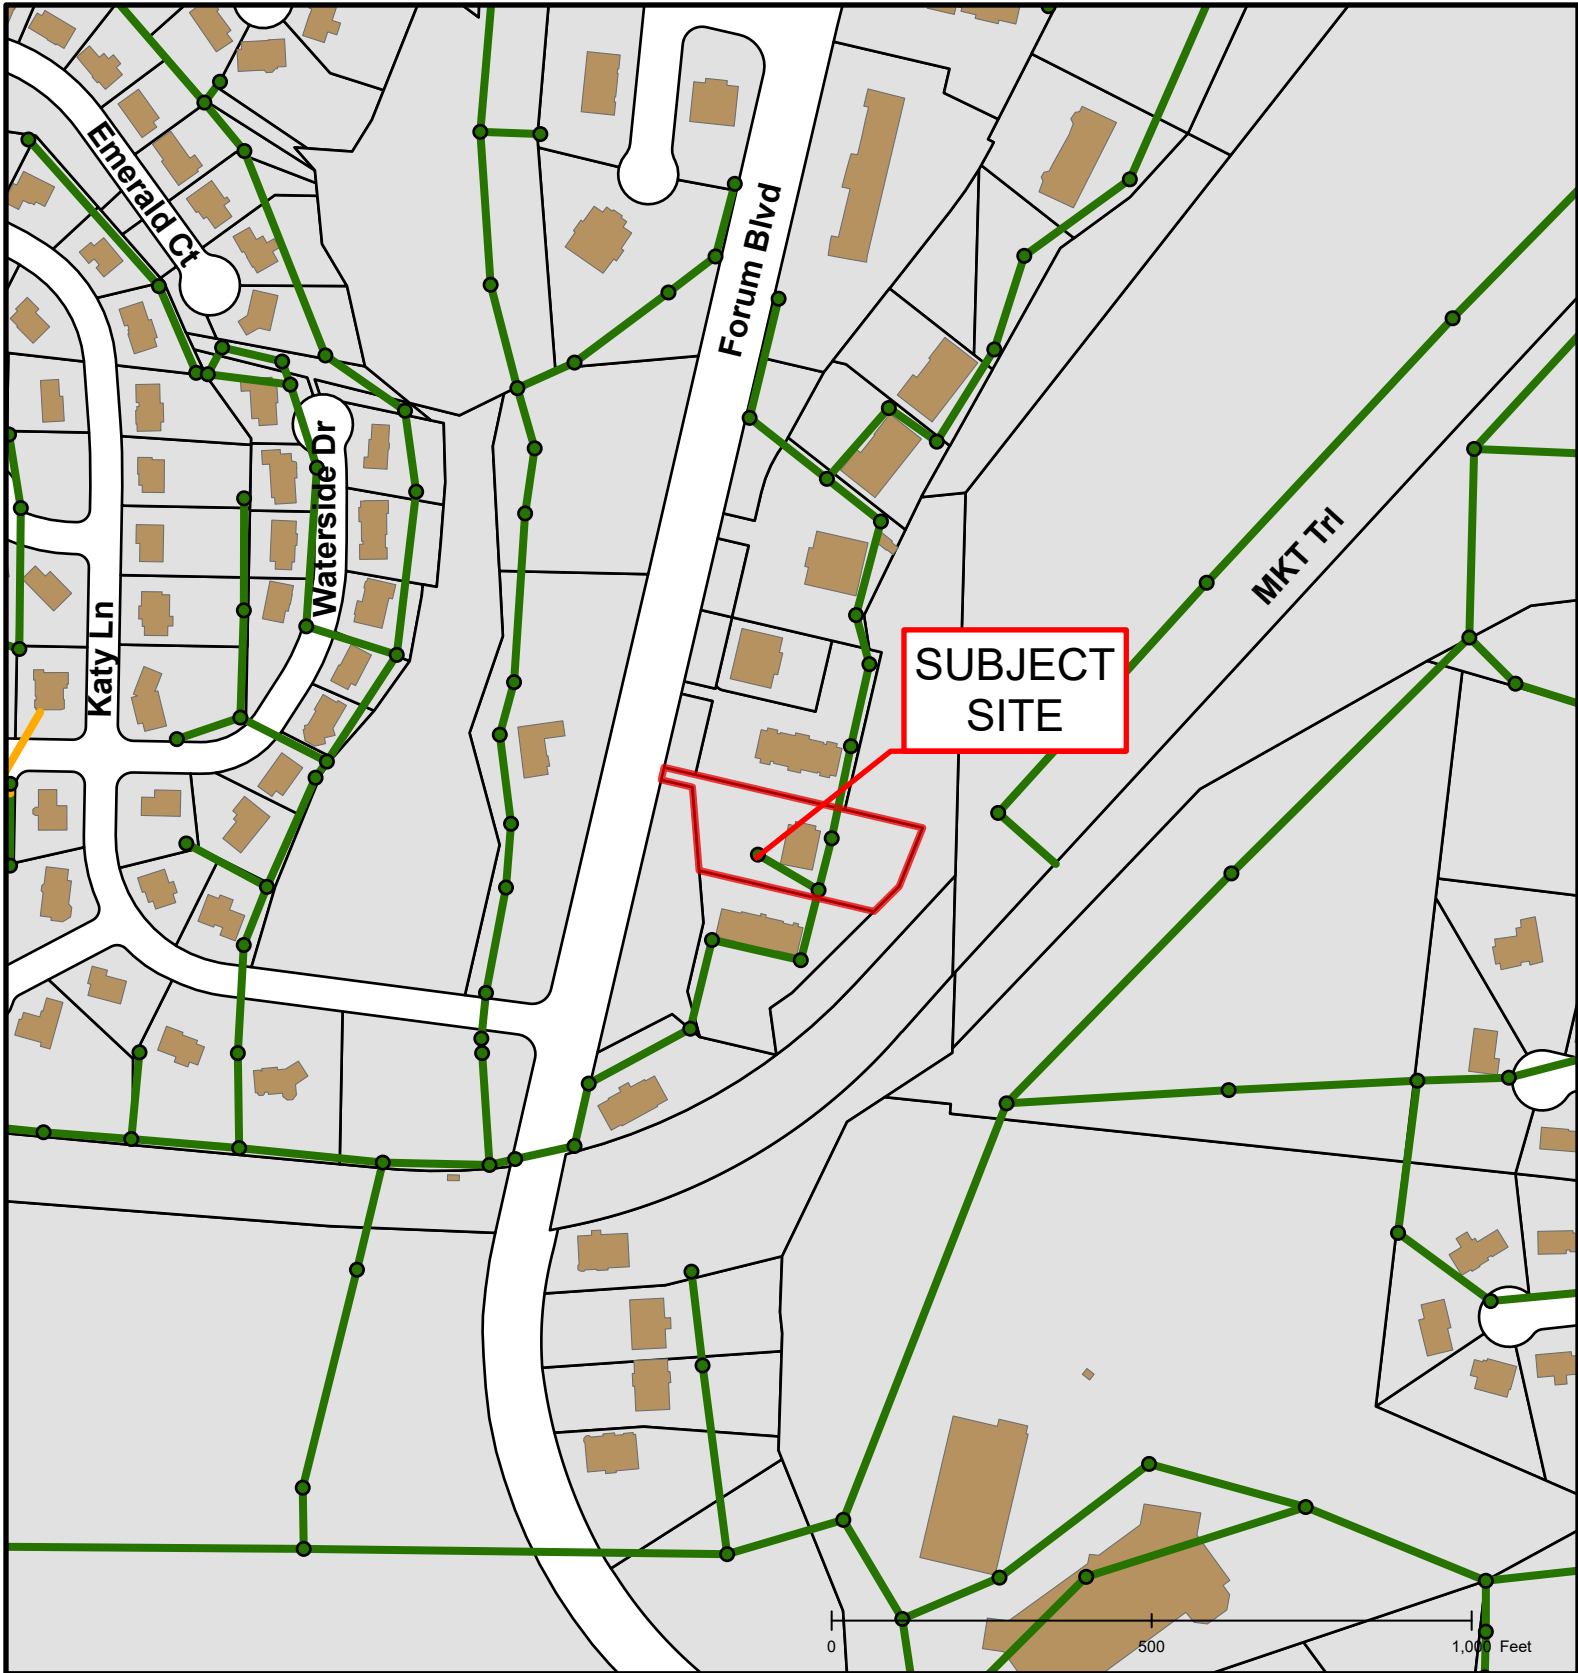

# #18-68: The Colonies Lot 101 & 102 PD Plan SOI Revision

# #18-68: The Colonies Lot 101 & 102 PD Plan SOI Revision

Created by The City of Columbia - Community Development Department

Parcel Data Source: Boone County Assessor

2015 Imagery: Boone County Assessor's Office

Hillshade Data: Boone County GIS Office

## #18-68: The Colonies Lot 101 & 102 PD Plan SOI Revision