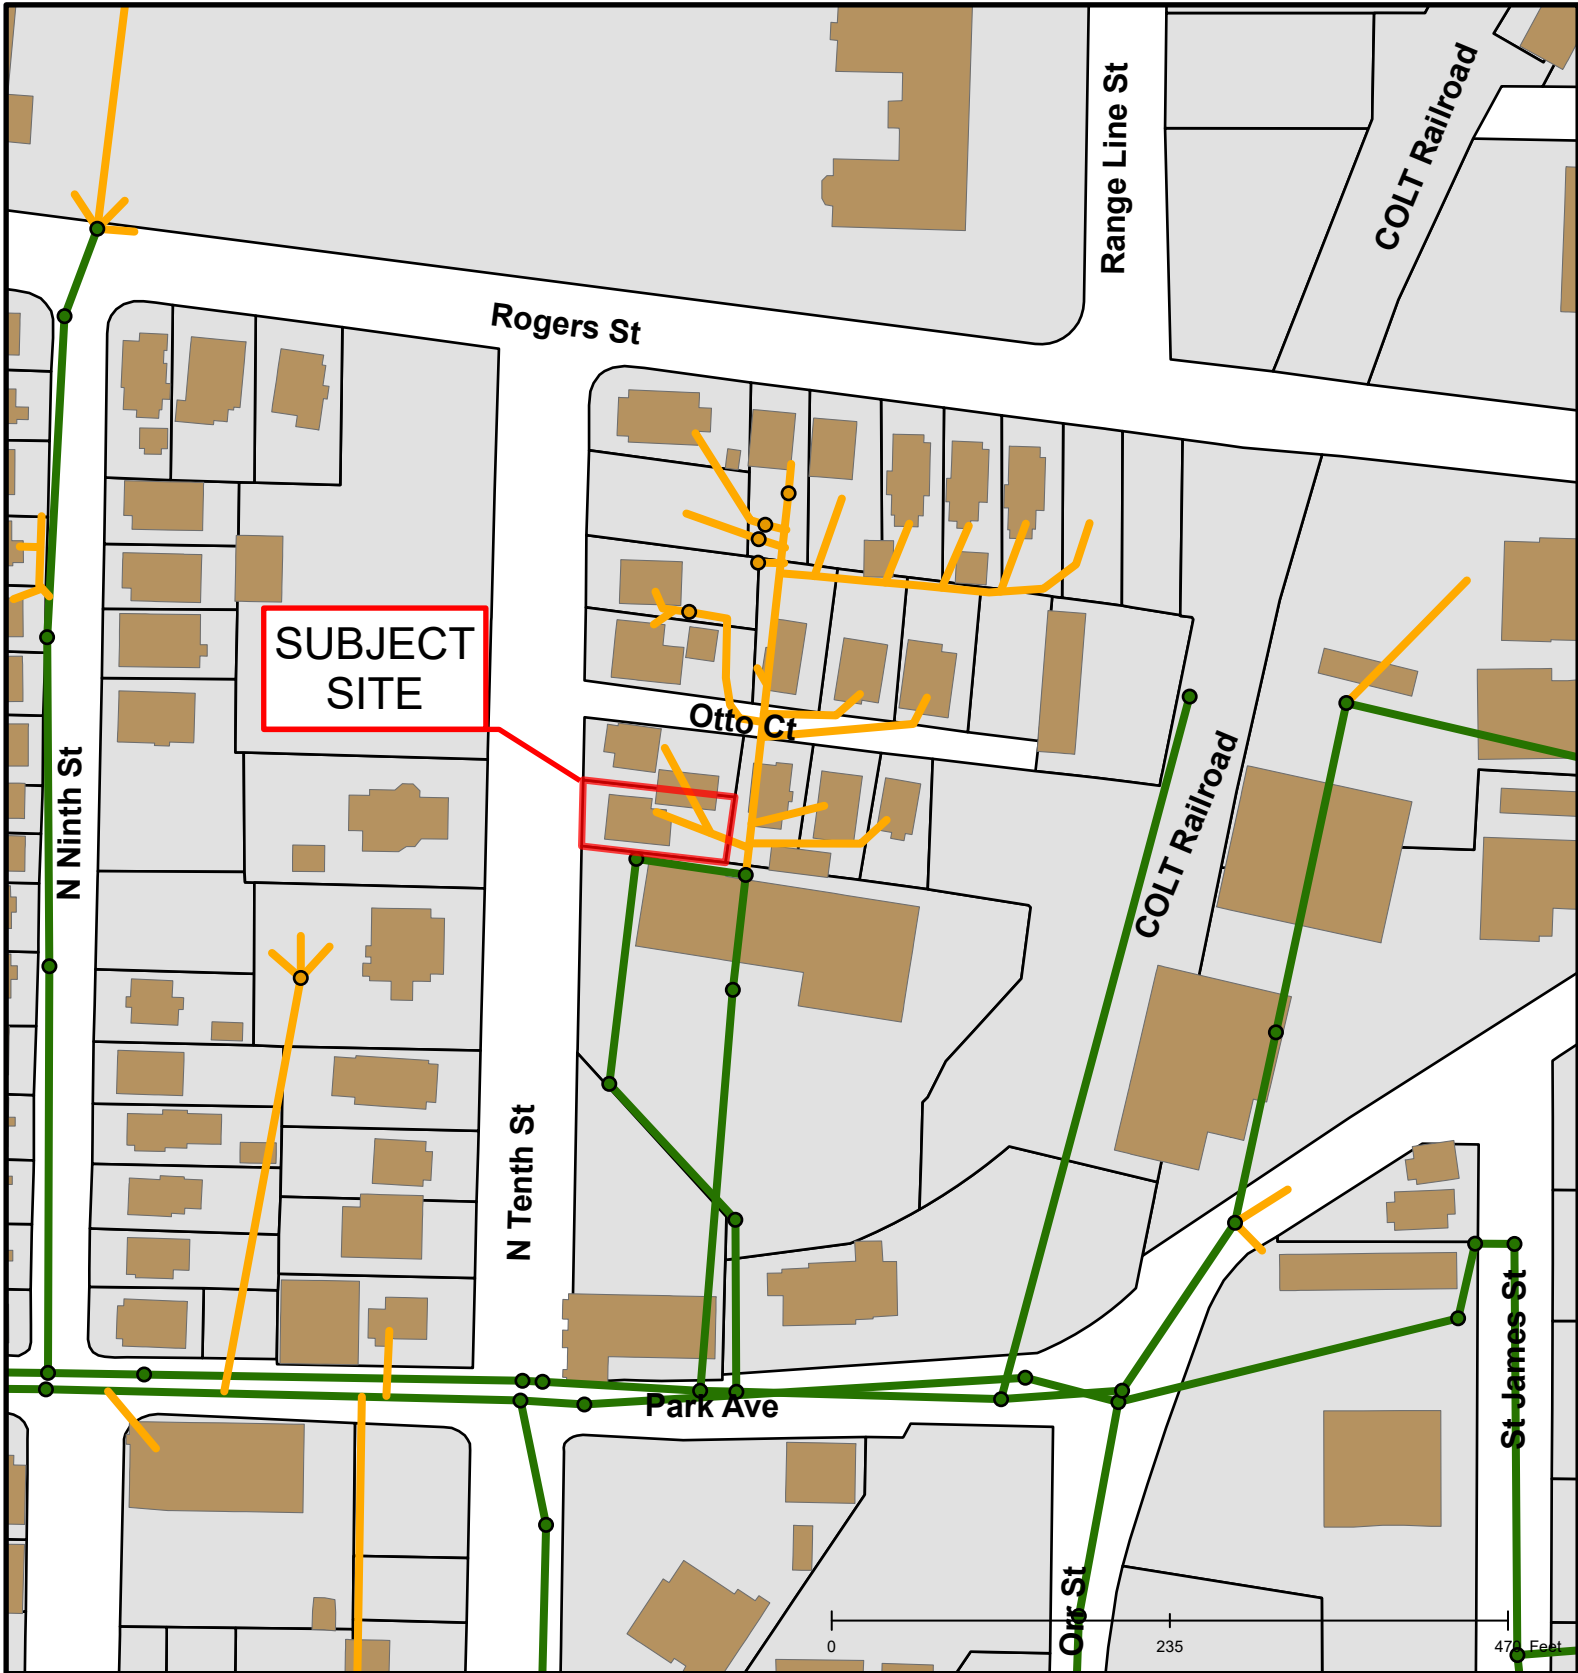

## #20-2021: 316 N. Tenth Street Corrective C-2 Rezoning