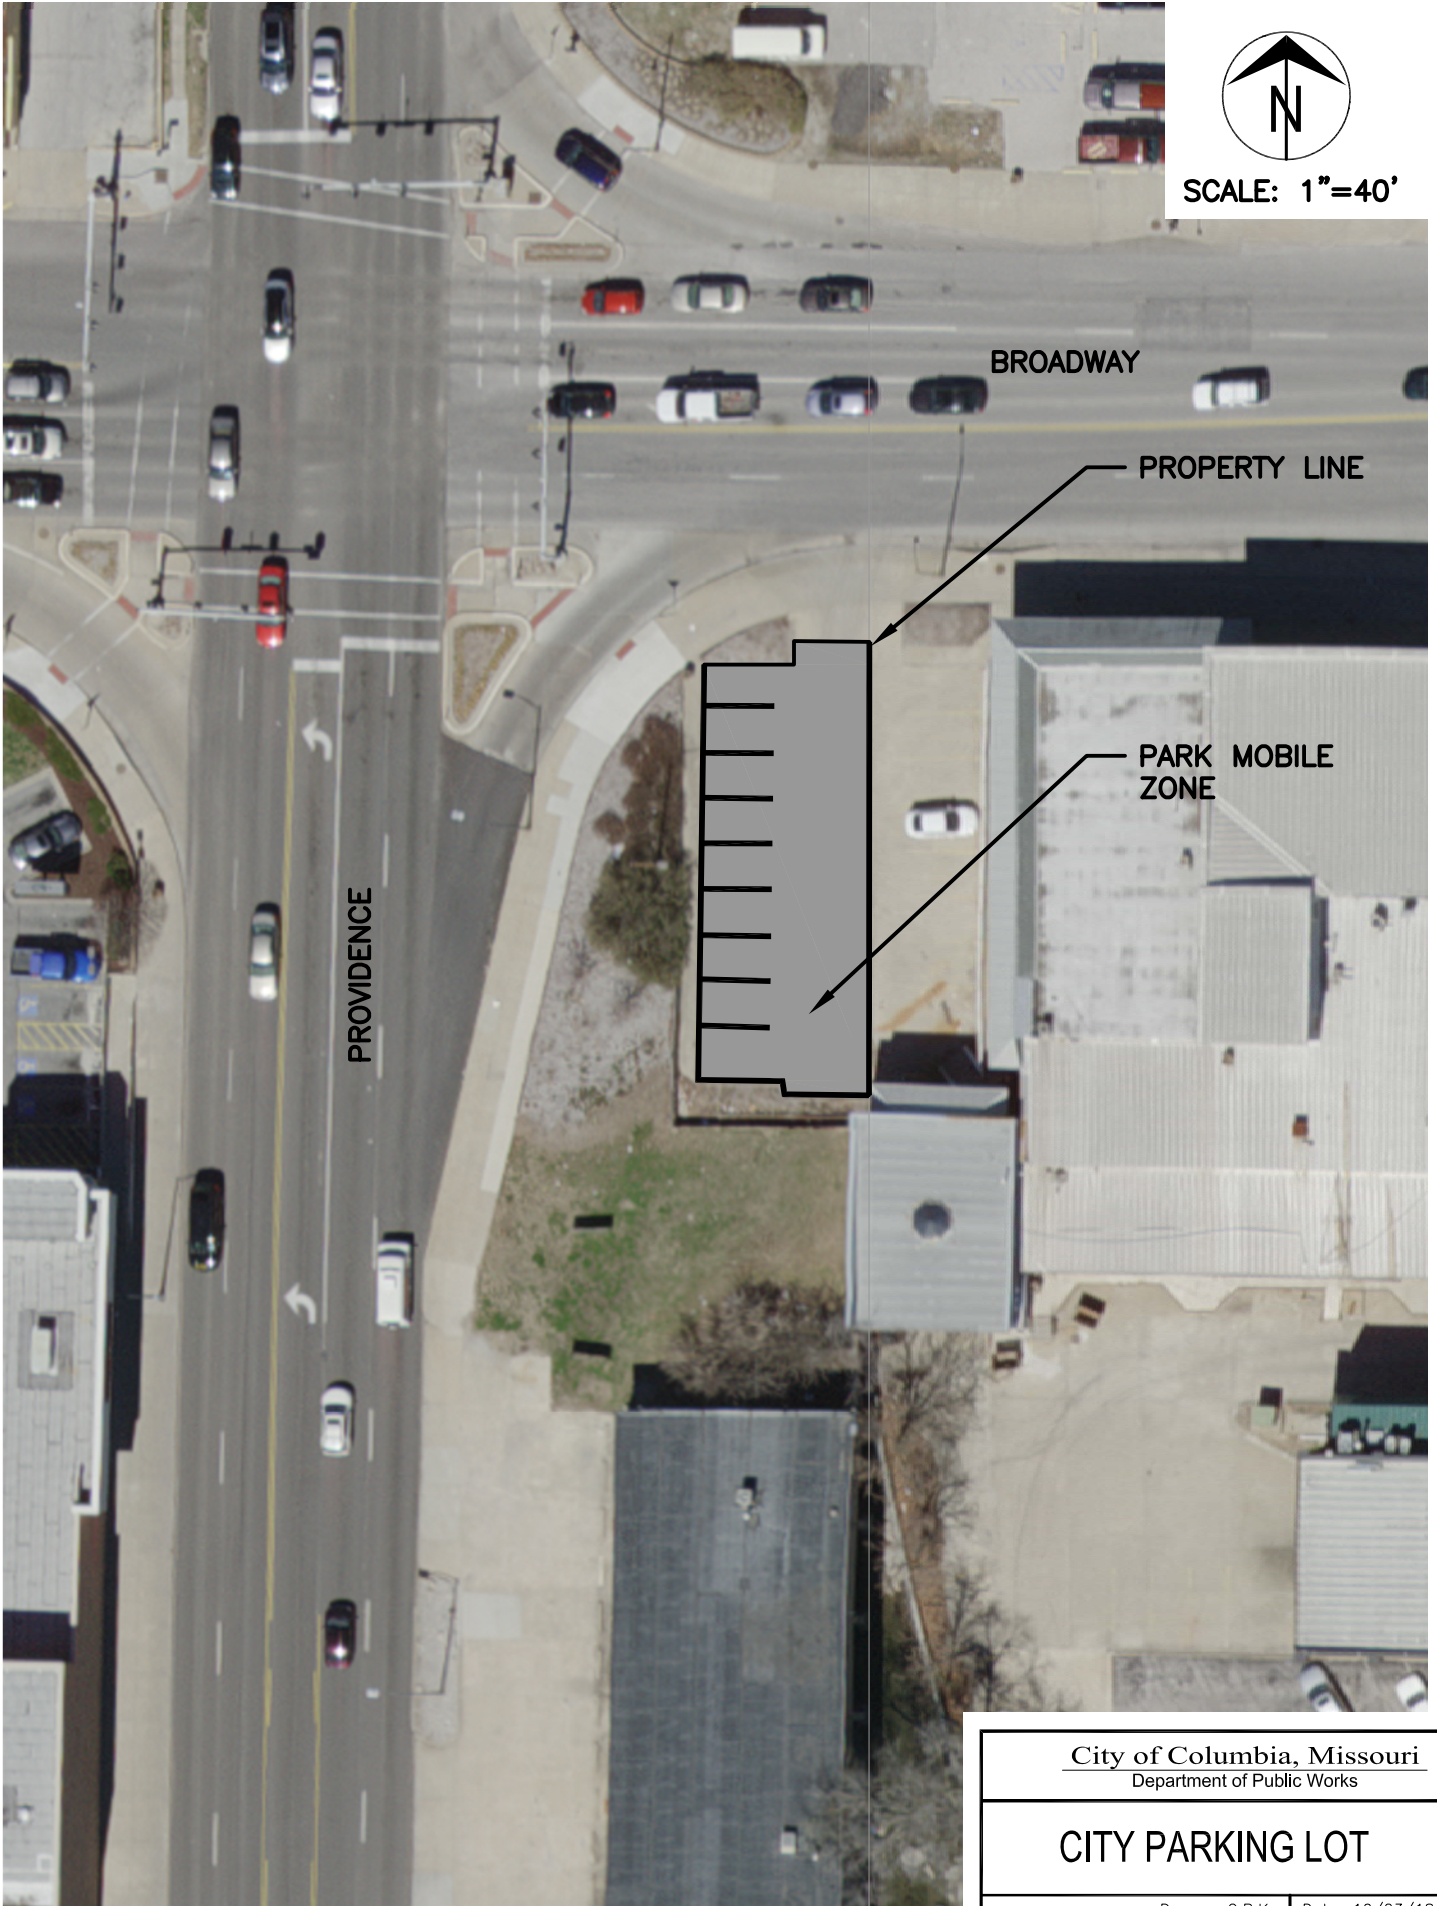

SCALE: 1"=40'

BROADWAY

PROPERTY LINE

PARK MOBILE ZONE

PROVIDENCE

City of Columbia, Missouri  
Department of Public Works

CITY PARKING LOT

Dwn: G.R.K. | Date: 10/23/18