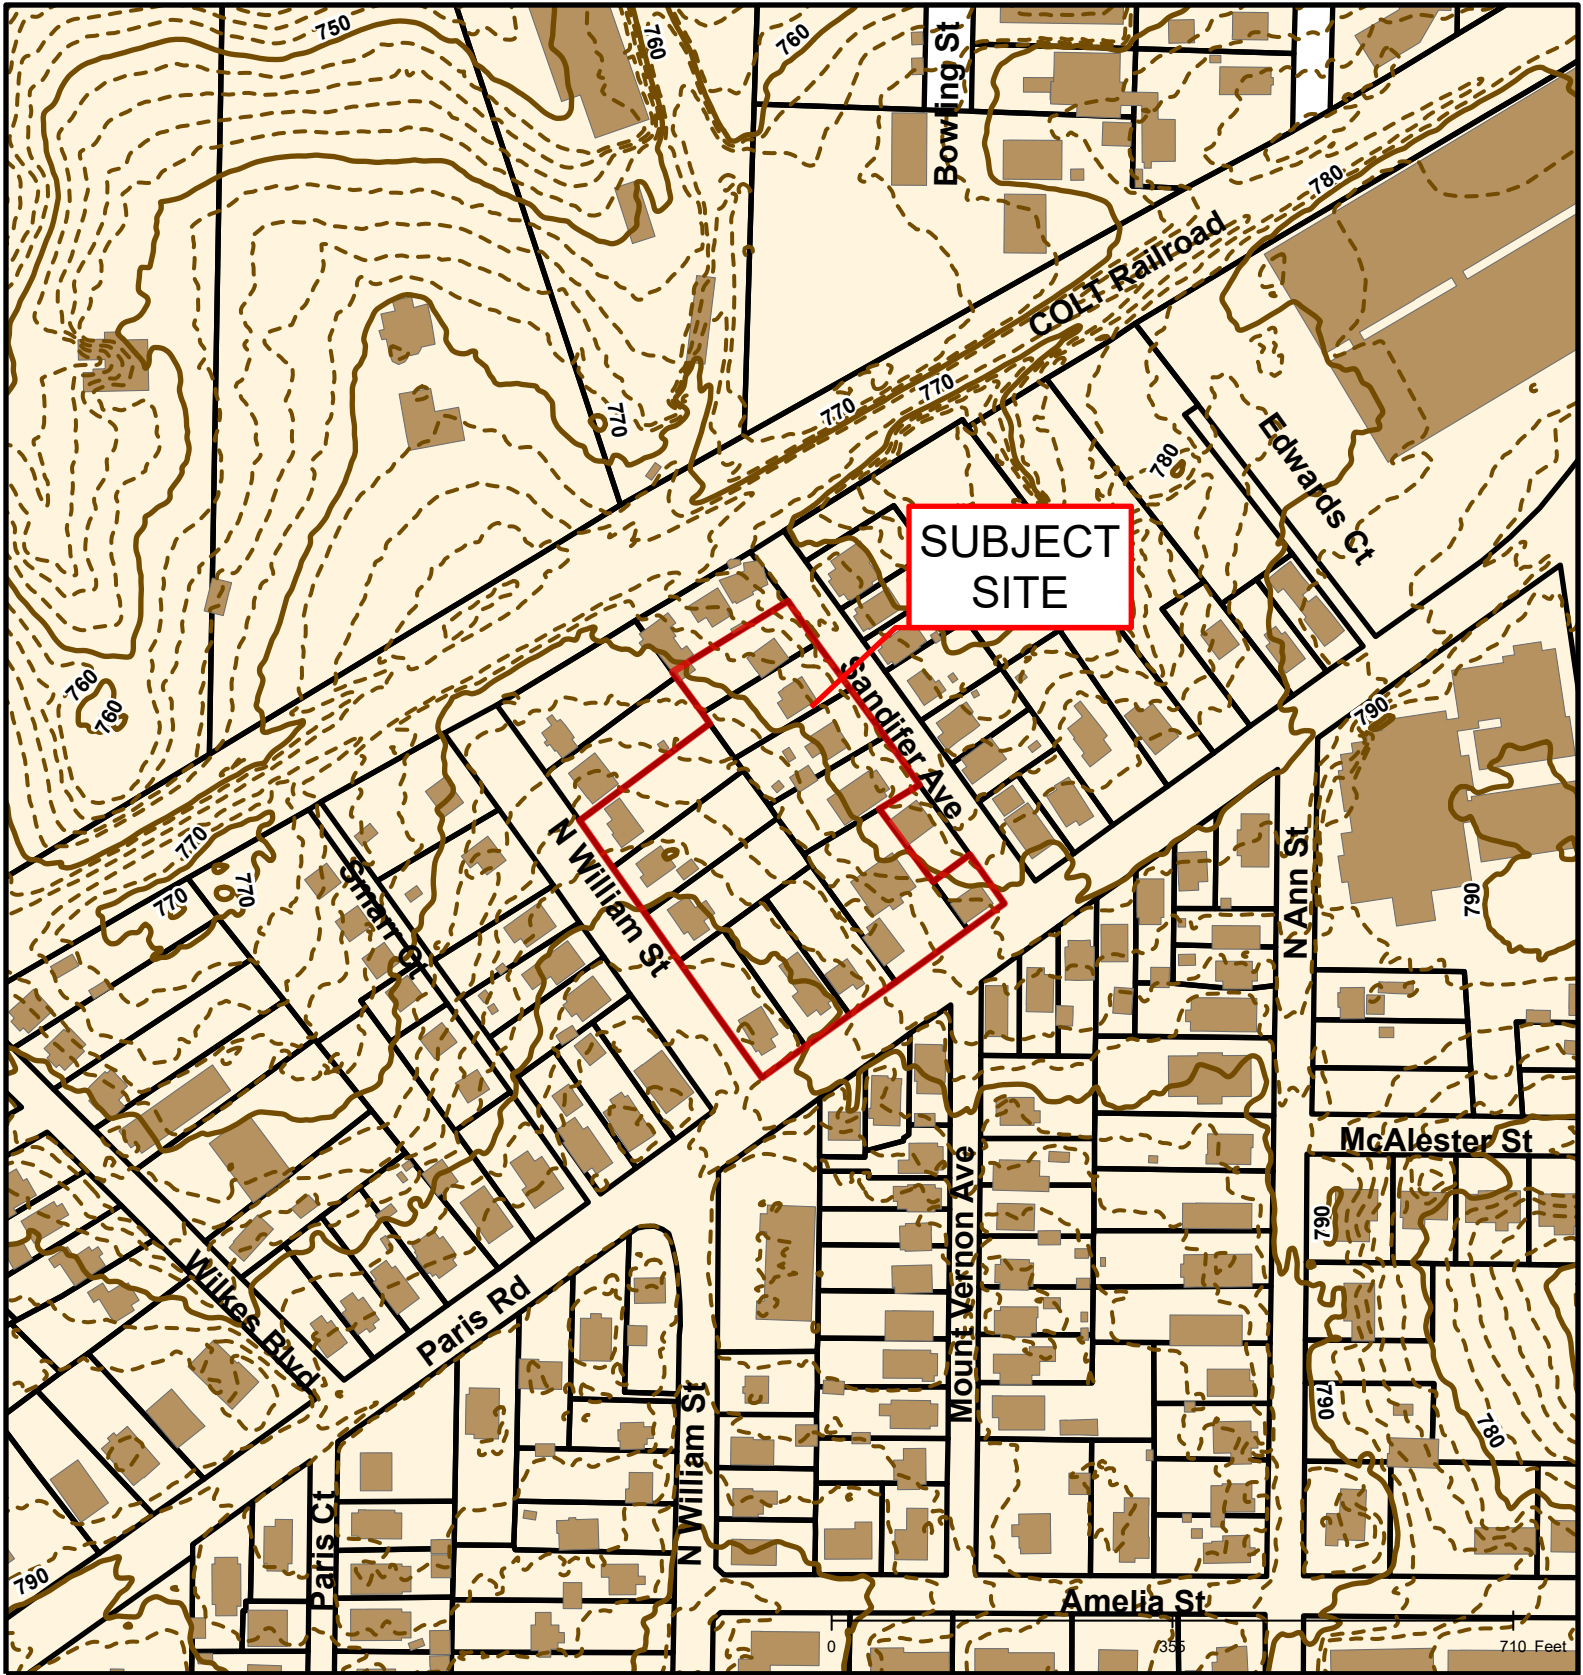

2017 Imagery Source: City of Columbia GIS Office

# #52-2019: Tiger Tots Place Replat

 City Zoning	 Parcels
 Columbia City Limit	

Created by The City of Columbia - Community Development Department

Parcel Data Source: Boone County Assessor

2017 Imagery: Boone County Assessor's Office

## #52-2019: Tiger Tots Place Replat

## #52-2019: Tiger Tots Place Replat

Created by The City of Columbia - Community Development Department

Parcel Data Source: Boone County Assessor

2017 Imagery: Boone County Assessor's Office

Hillshade Data: Boone County GIS