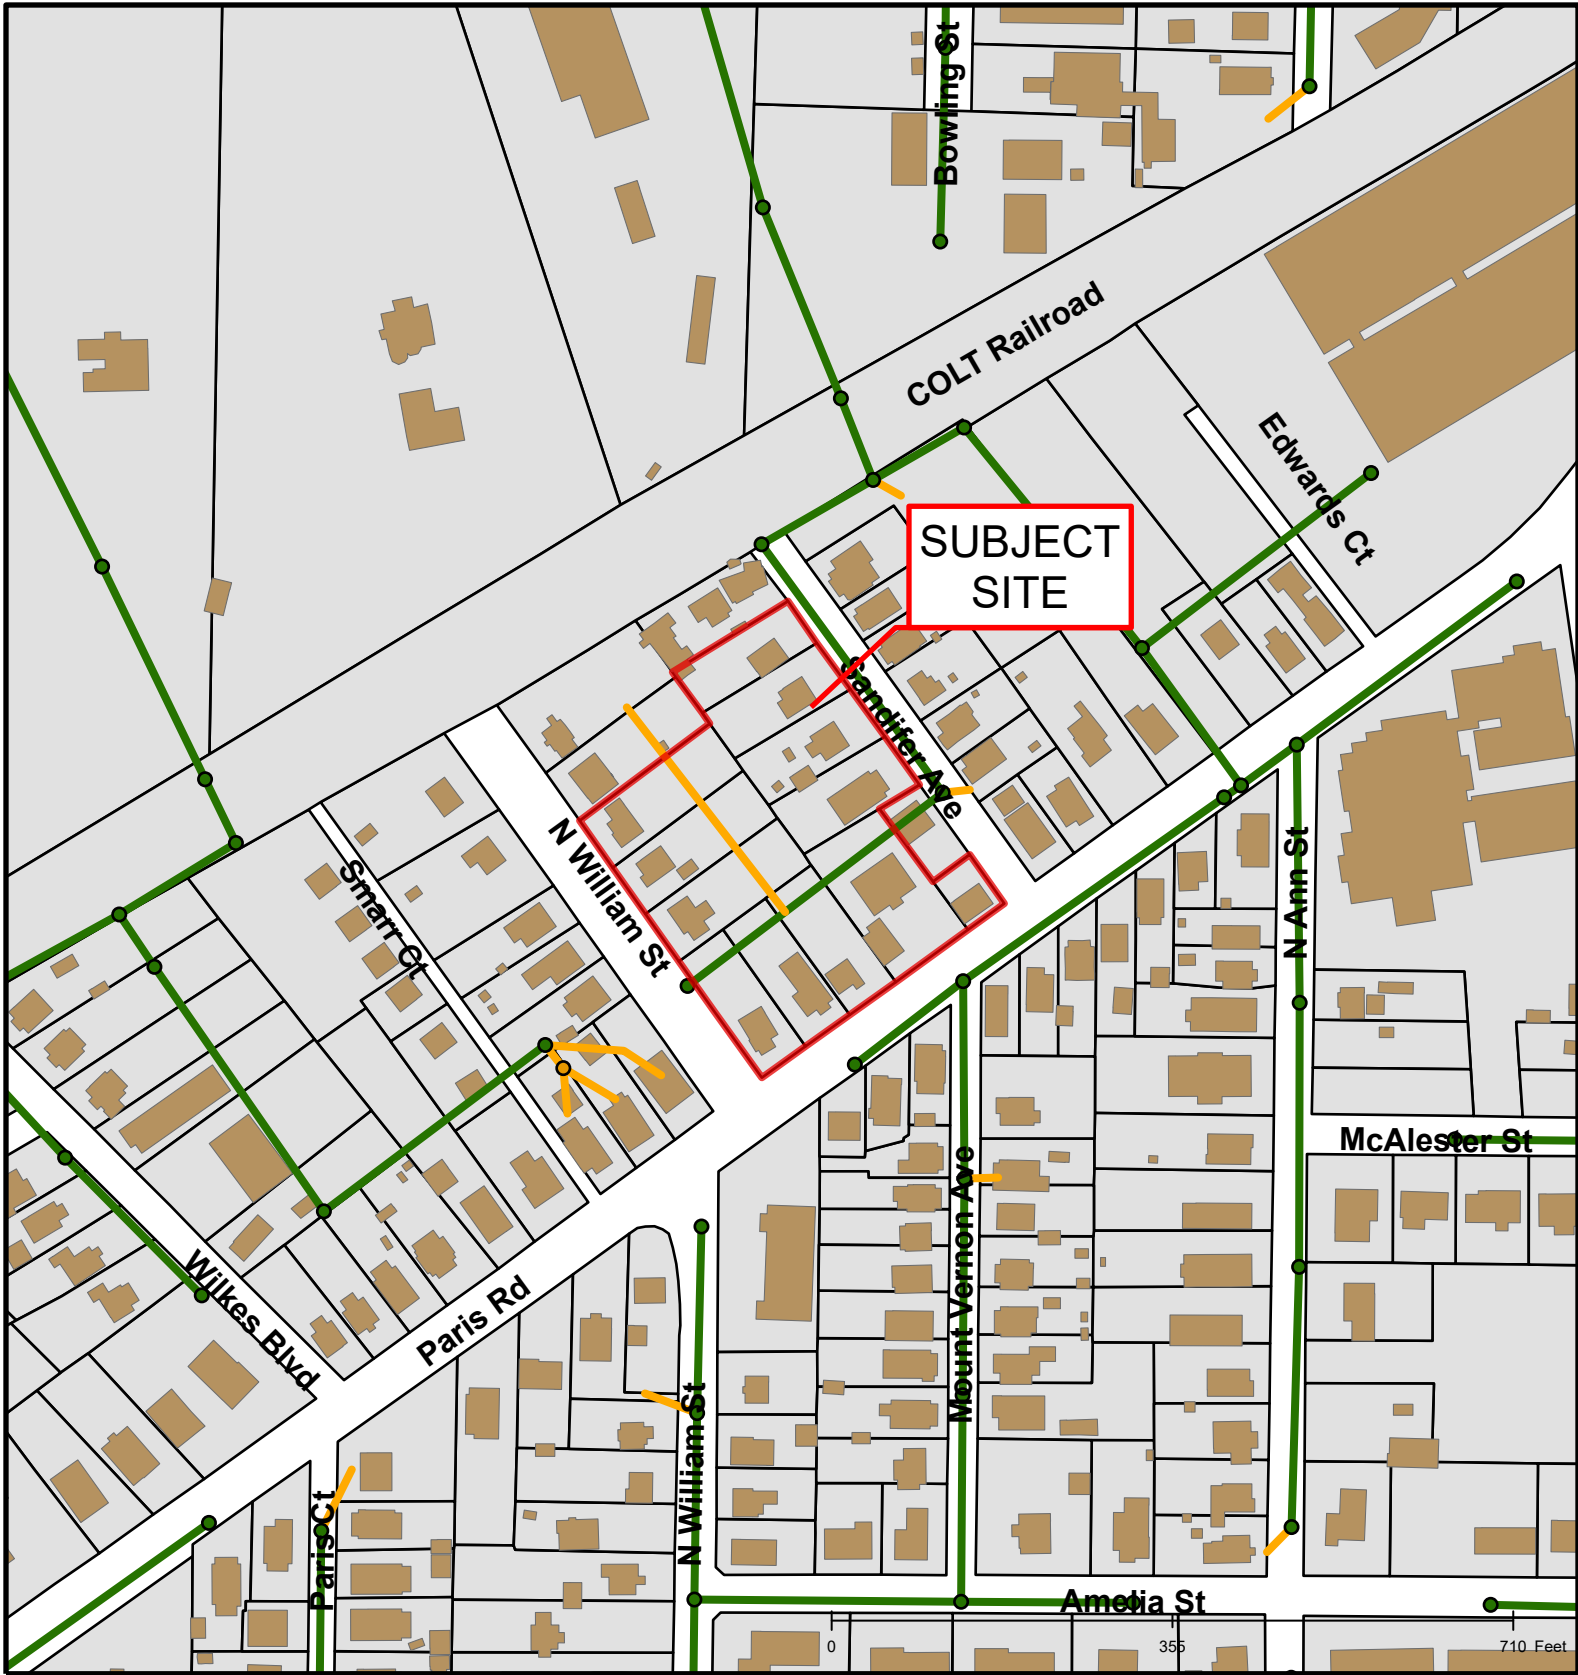

2017 Imagery Source: City of Columbia GIS Office

# #52-2019: Tiger Tots Place Replat

 City Zoning	 Parcels
 Columbia City Limit	

Created by The City of Columbia - Community Development Department

Parcel Data Source: Boone County Assessor

2017 Imagery: Boone County Assessor's Office

## #52-2019: Tiger Tots Place Replat

## #52-2019: Tiger Tots Place Replat

Created by The City of Columbia - Community Development Department

Parcel Data Source: Boone County Assessor

2017 Imagery: Boone County Assessor's Office

Hillshade Data: Boone County GIS