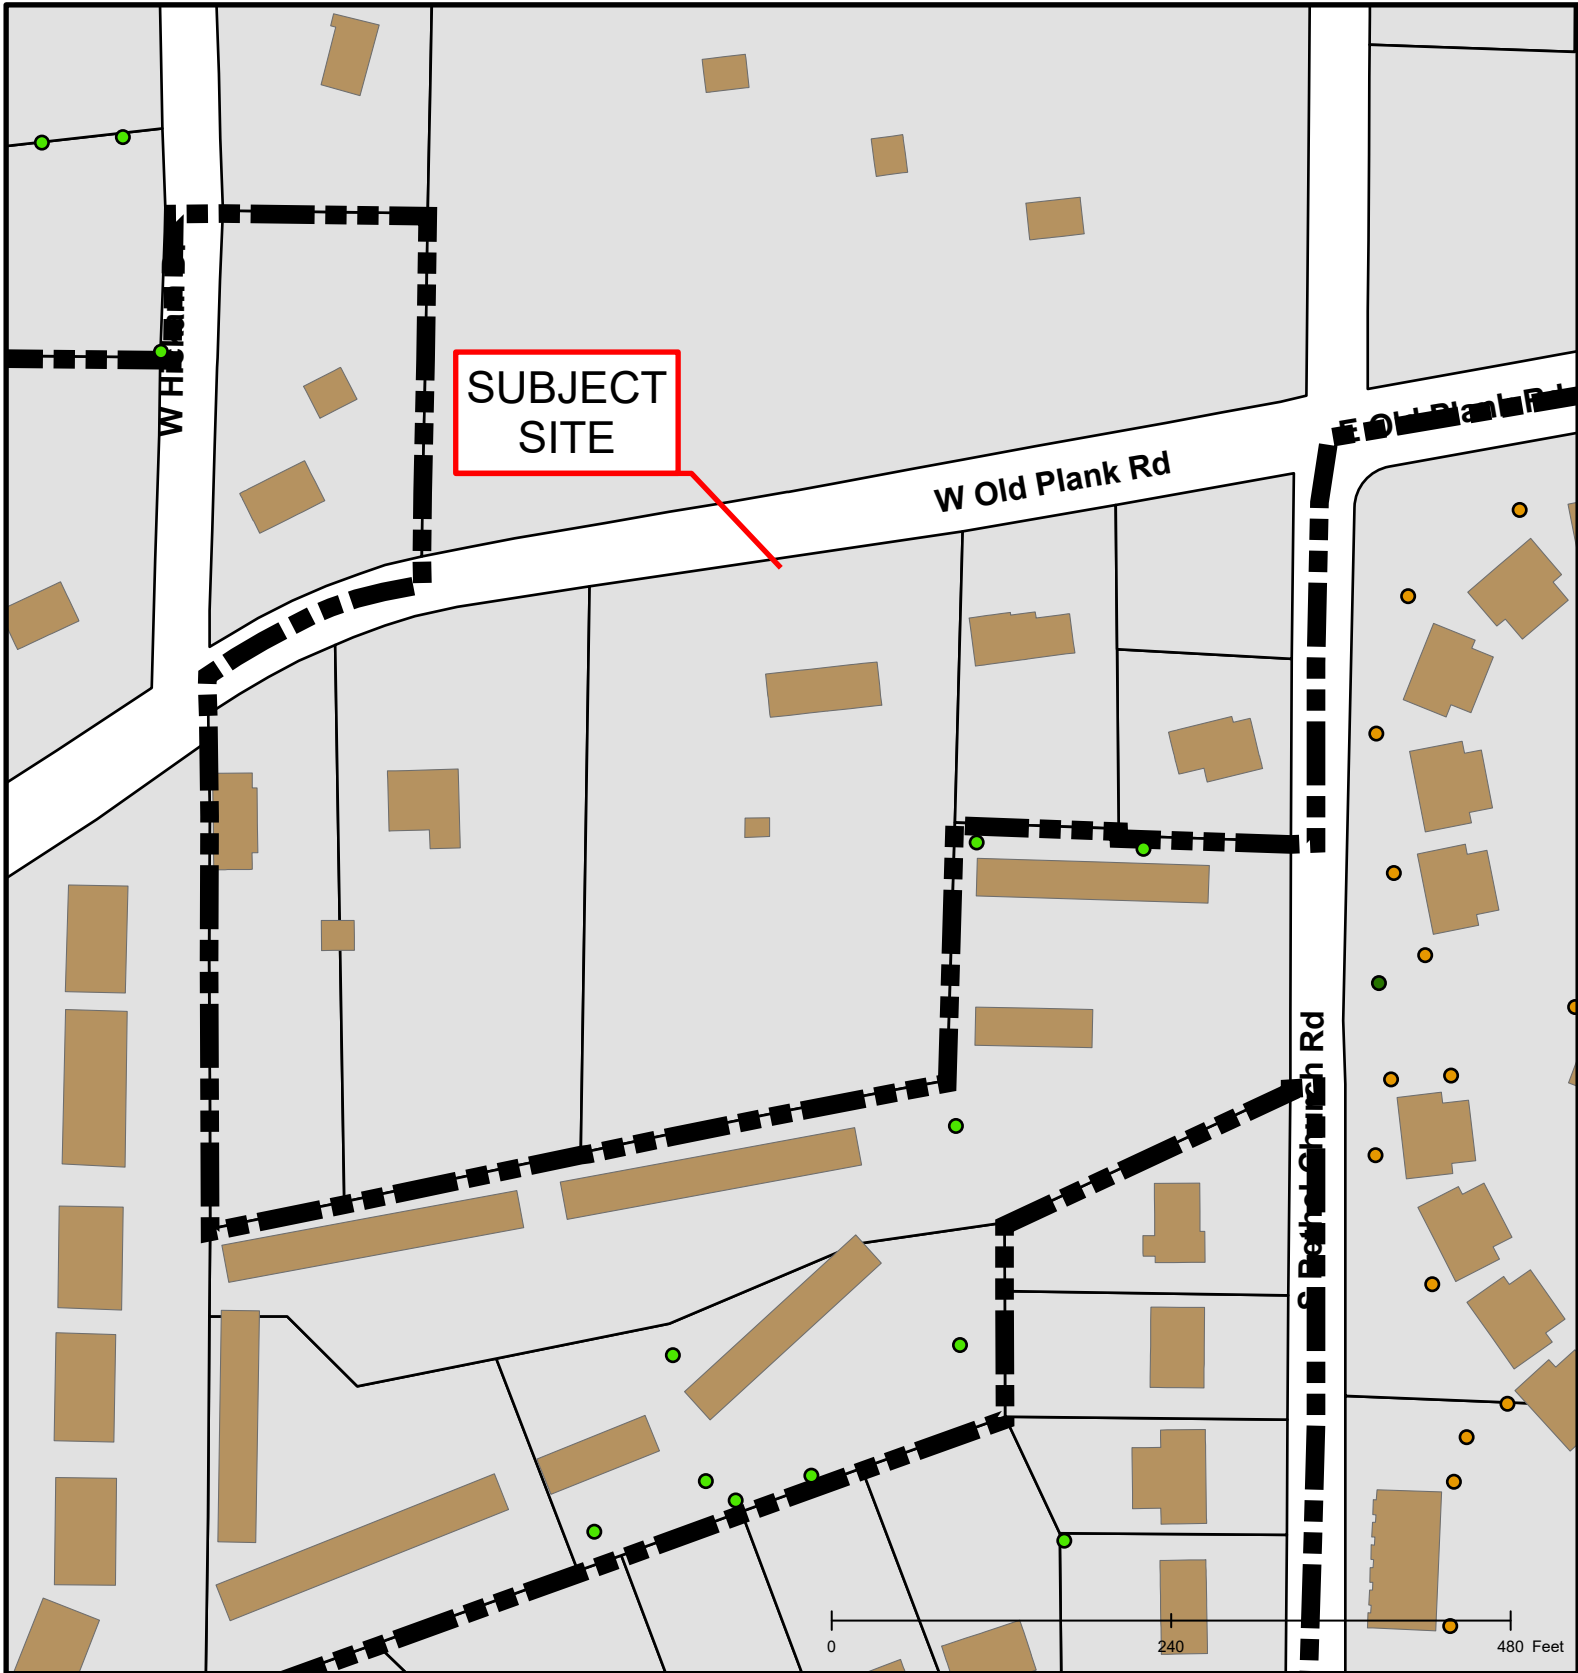

## # 2-2021: 200 W. Old Plank Road Permanent Zoning