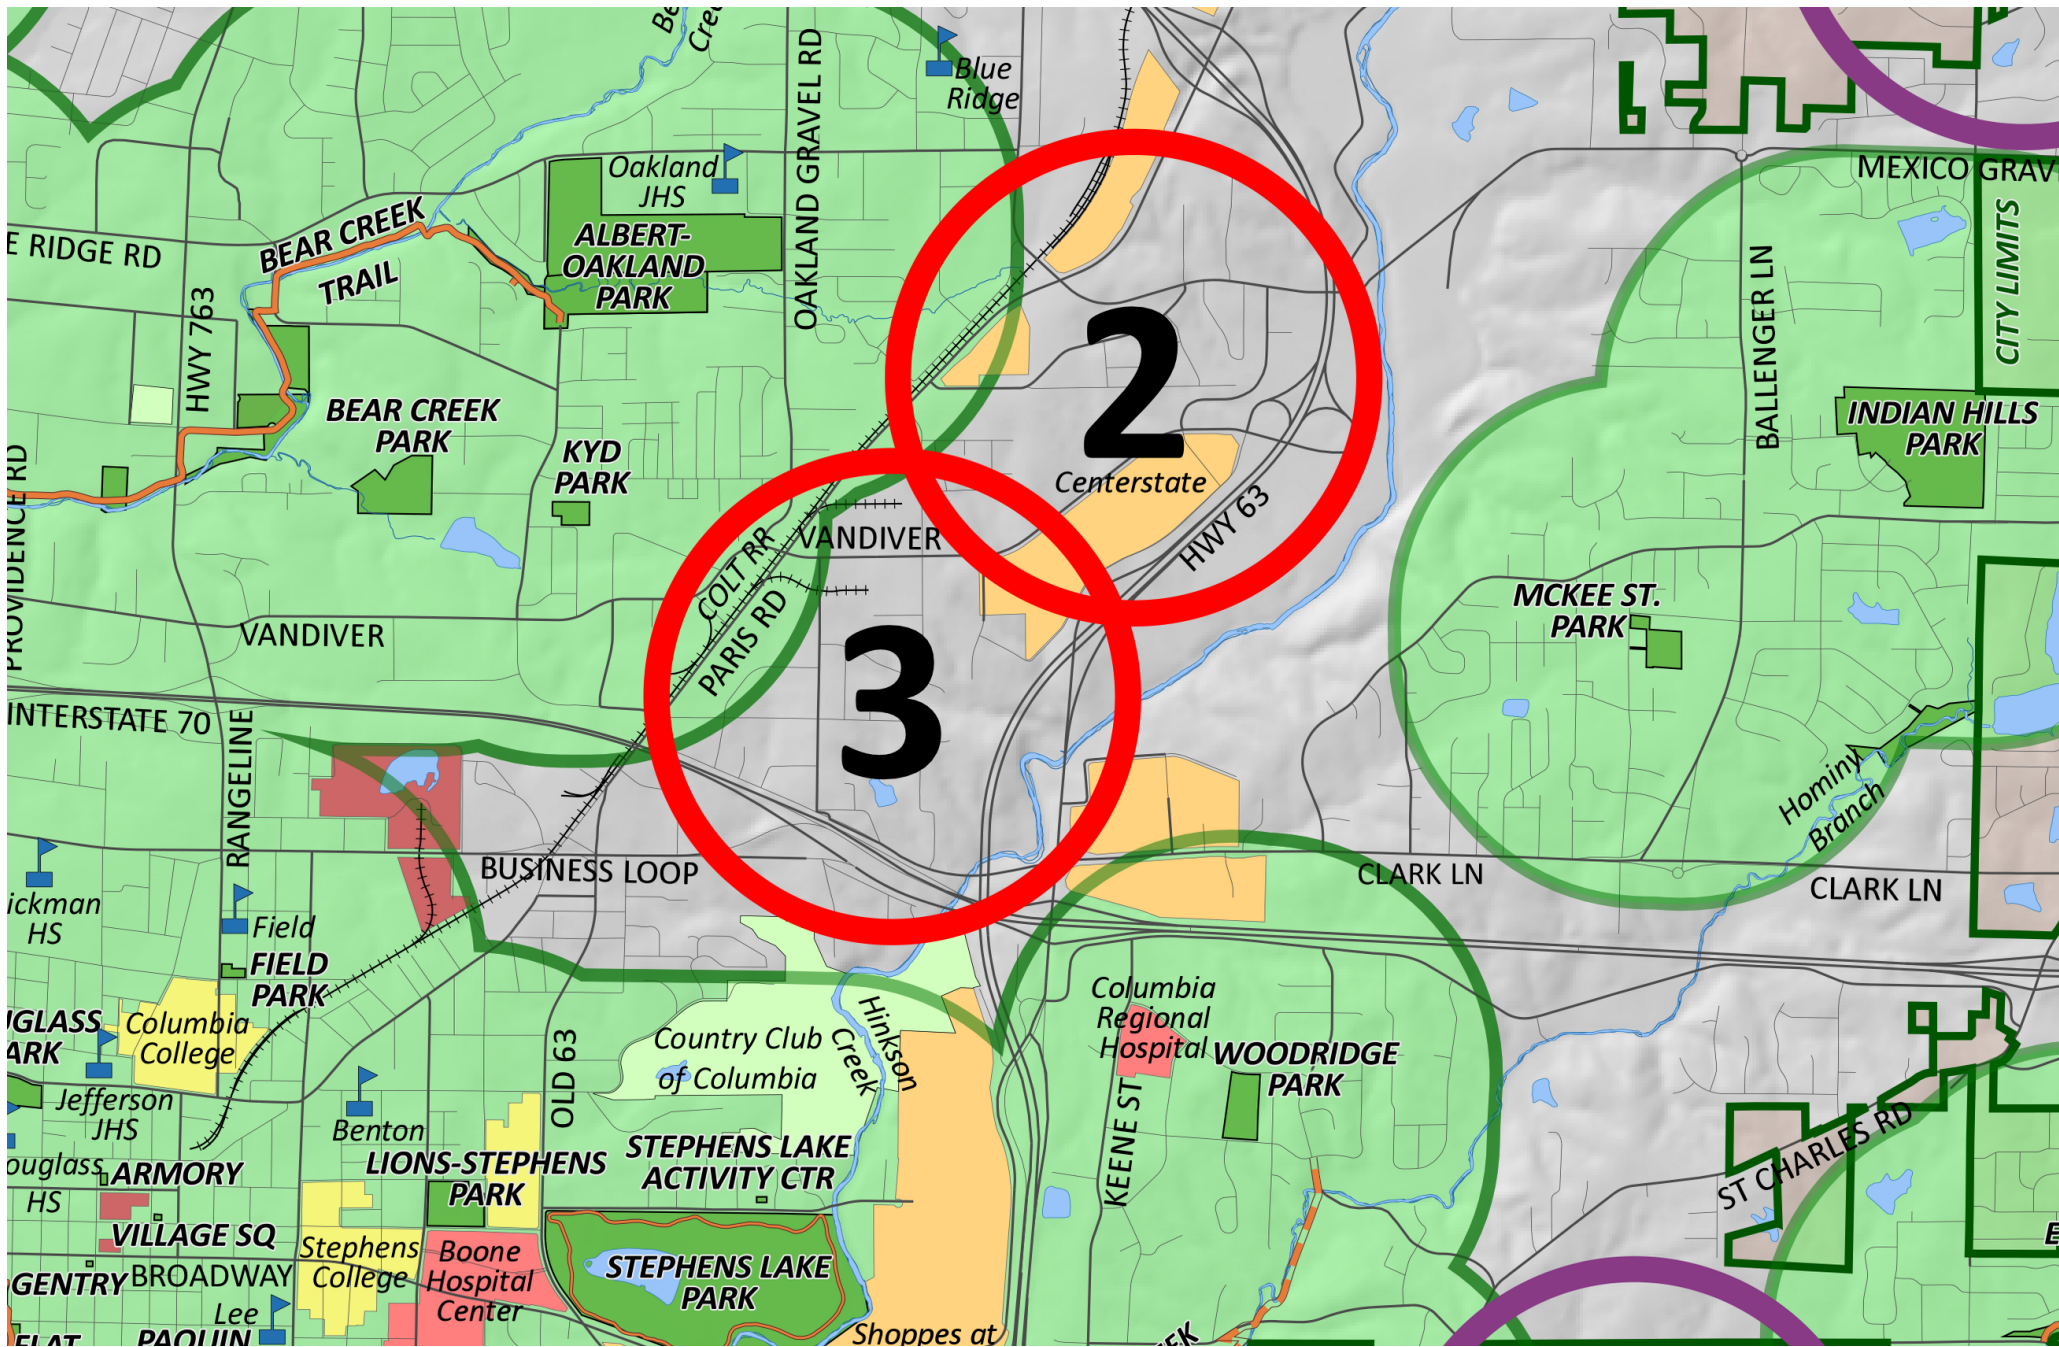

Santa F

PARIS ROAD

TOWNE DRIVE

SYLVAN LANE

PROPOSED PARK ACQUISITION
APPROX. 2.24 ACRES

WHITE GATE DRIVE

INTERSTATE 70

**PROPOSED PARK LAND ACQUISITION
SITE LOCATION MAP 12-5-2017**

PARIS ROAD

TOWNE DRIVE

SYLVAN LANE

PROPOSED PARK ACQUISITION
APPROX. 2.24 ACRES

WHITE GATE DRIVE

INTERSTATE 70

PROPOSED PARK LAND ACQUISITION
SITE LOCATION MAP 12-5-2017

2013 Proposed Neighborhood Parks
Detail of Whitegate Area 12-5-2017

 Highest Priority Acquisition Area