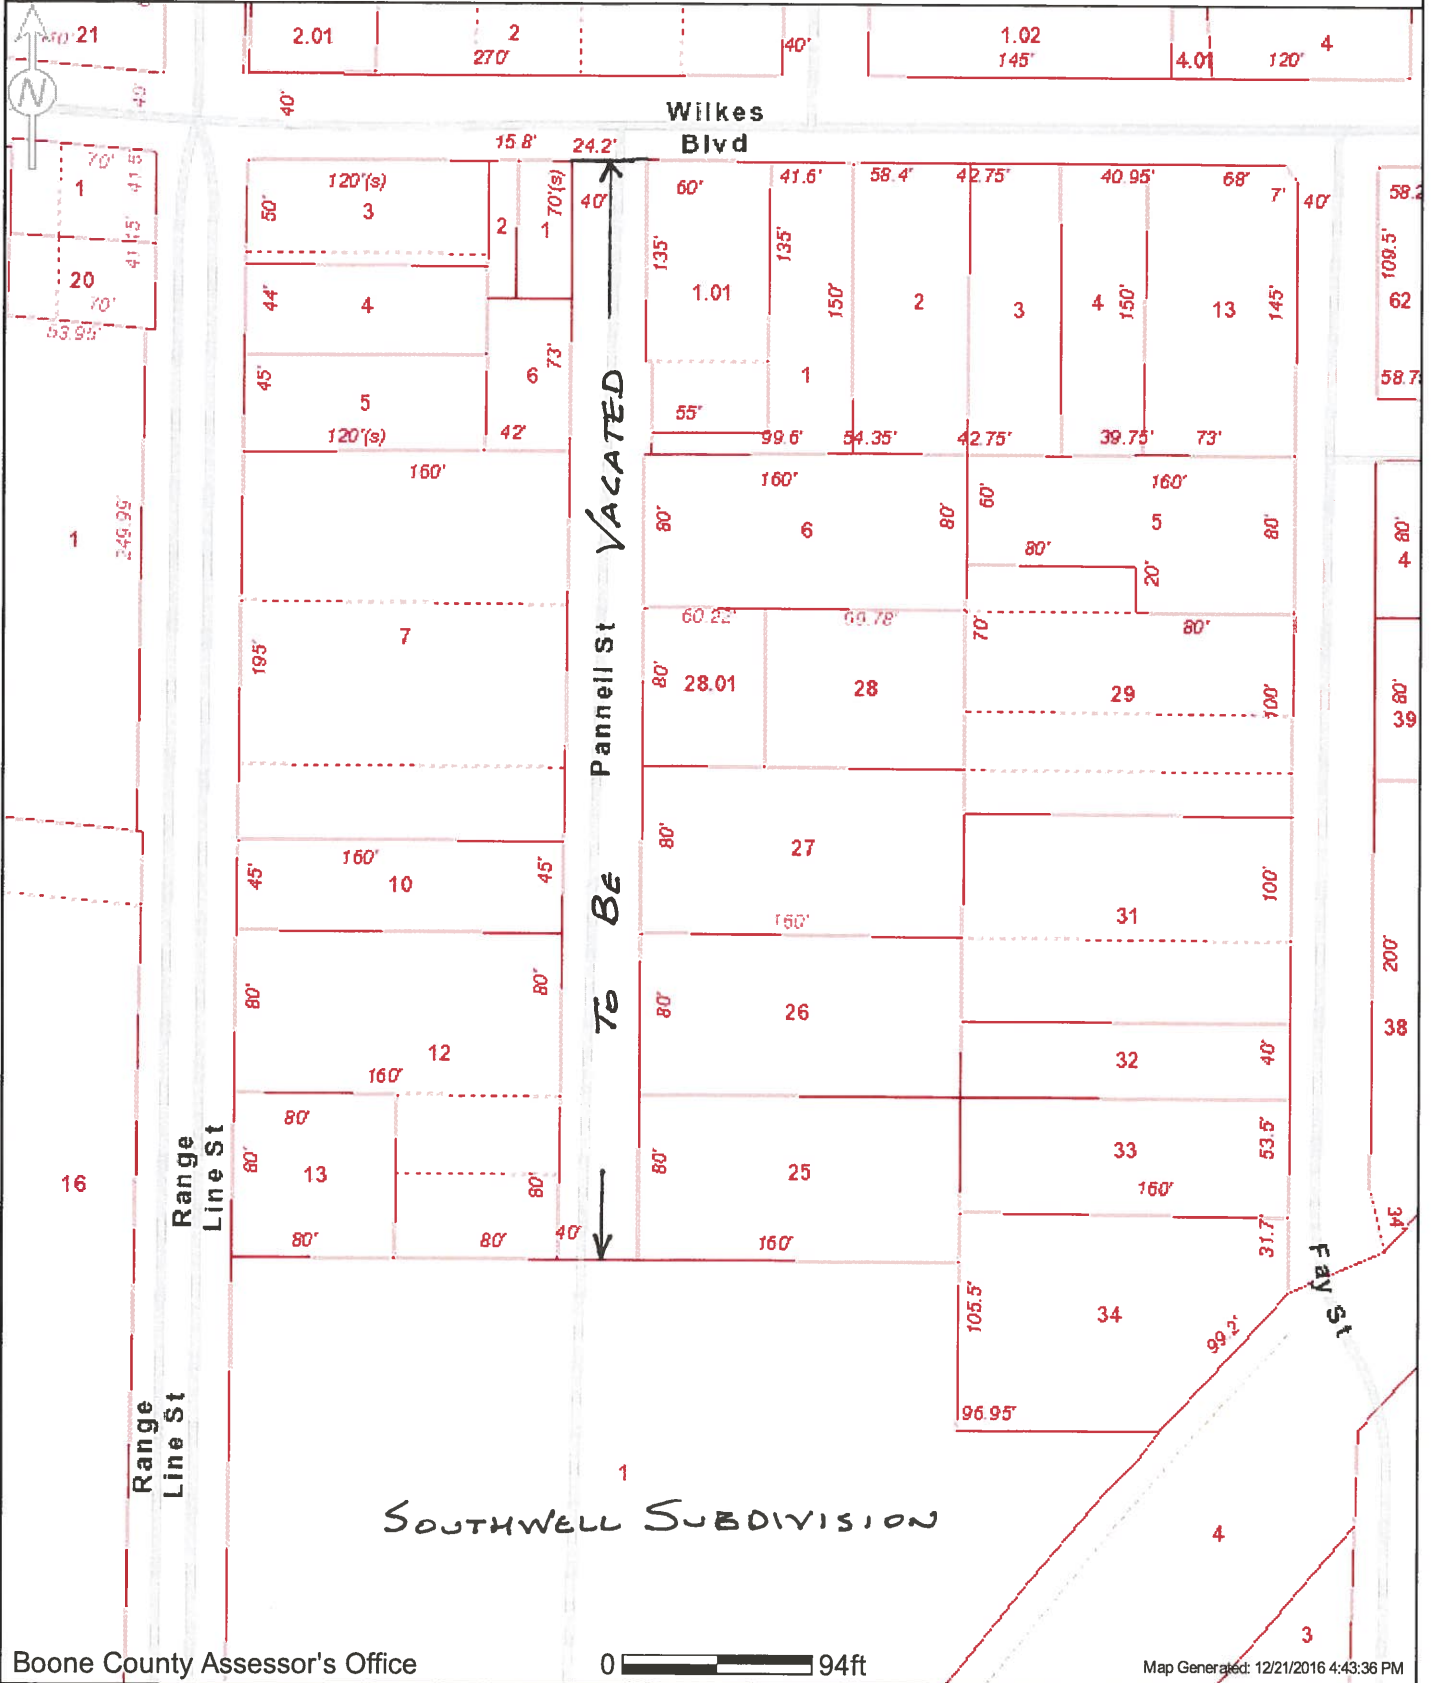

Boone County Internet Parcel Map

Prepared by the Boone County Assessor's Office, (573) 886-4262

Boone County Assessor's Office

0 94ft

Map Generated: 12/21/2016 4:43:36 PM

ATTENTION!!

DISCLAIMER; READ CAREFULLY: These maps were prepared for the inventory of real property based on the utilization of deeds, plans, and/or supportive data. In addition, map files are frequently changed to reflect changes in boundaries, lot lines and other geographic features resulting from changes in ownership, development and other causes. The existence, dimension, and location of features, as well as other information, should not be relied upon for any purpose without actual field verification. The County of Boone makes no warranty of any kind concerning the completeness or accuracy of information contained on these maps and assumes no liability or responsibility for the use or reuse of these maps by persons not affiliated with Boone County. Use of these maps by any person not affiliated with Boone County constitutes agreement by the user to assume full liability and responsibility for the verification of the accuracy of information shown on these maps.