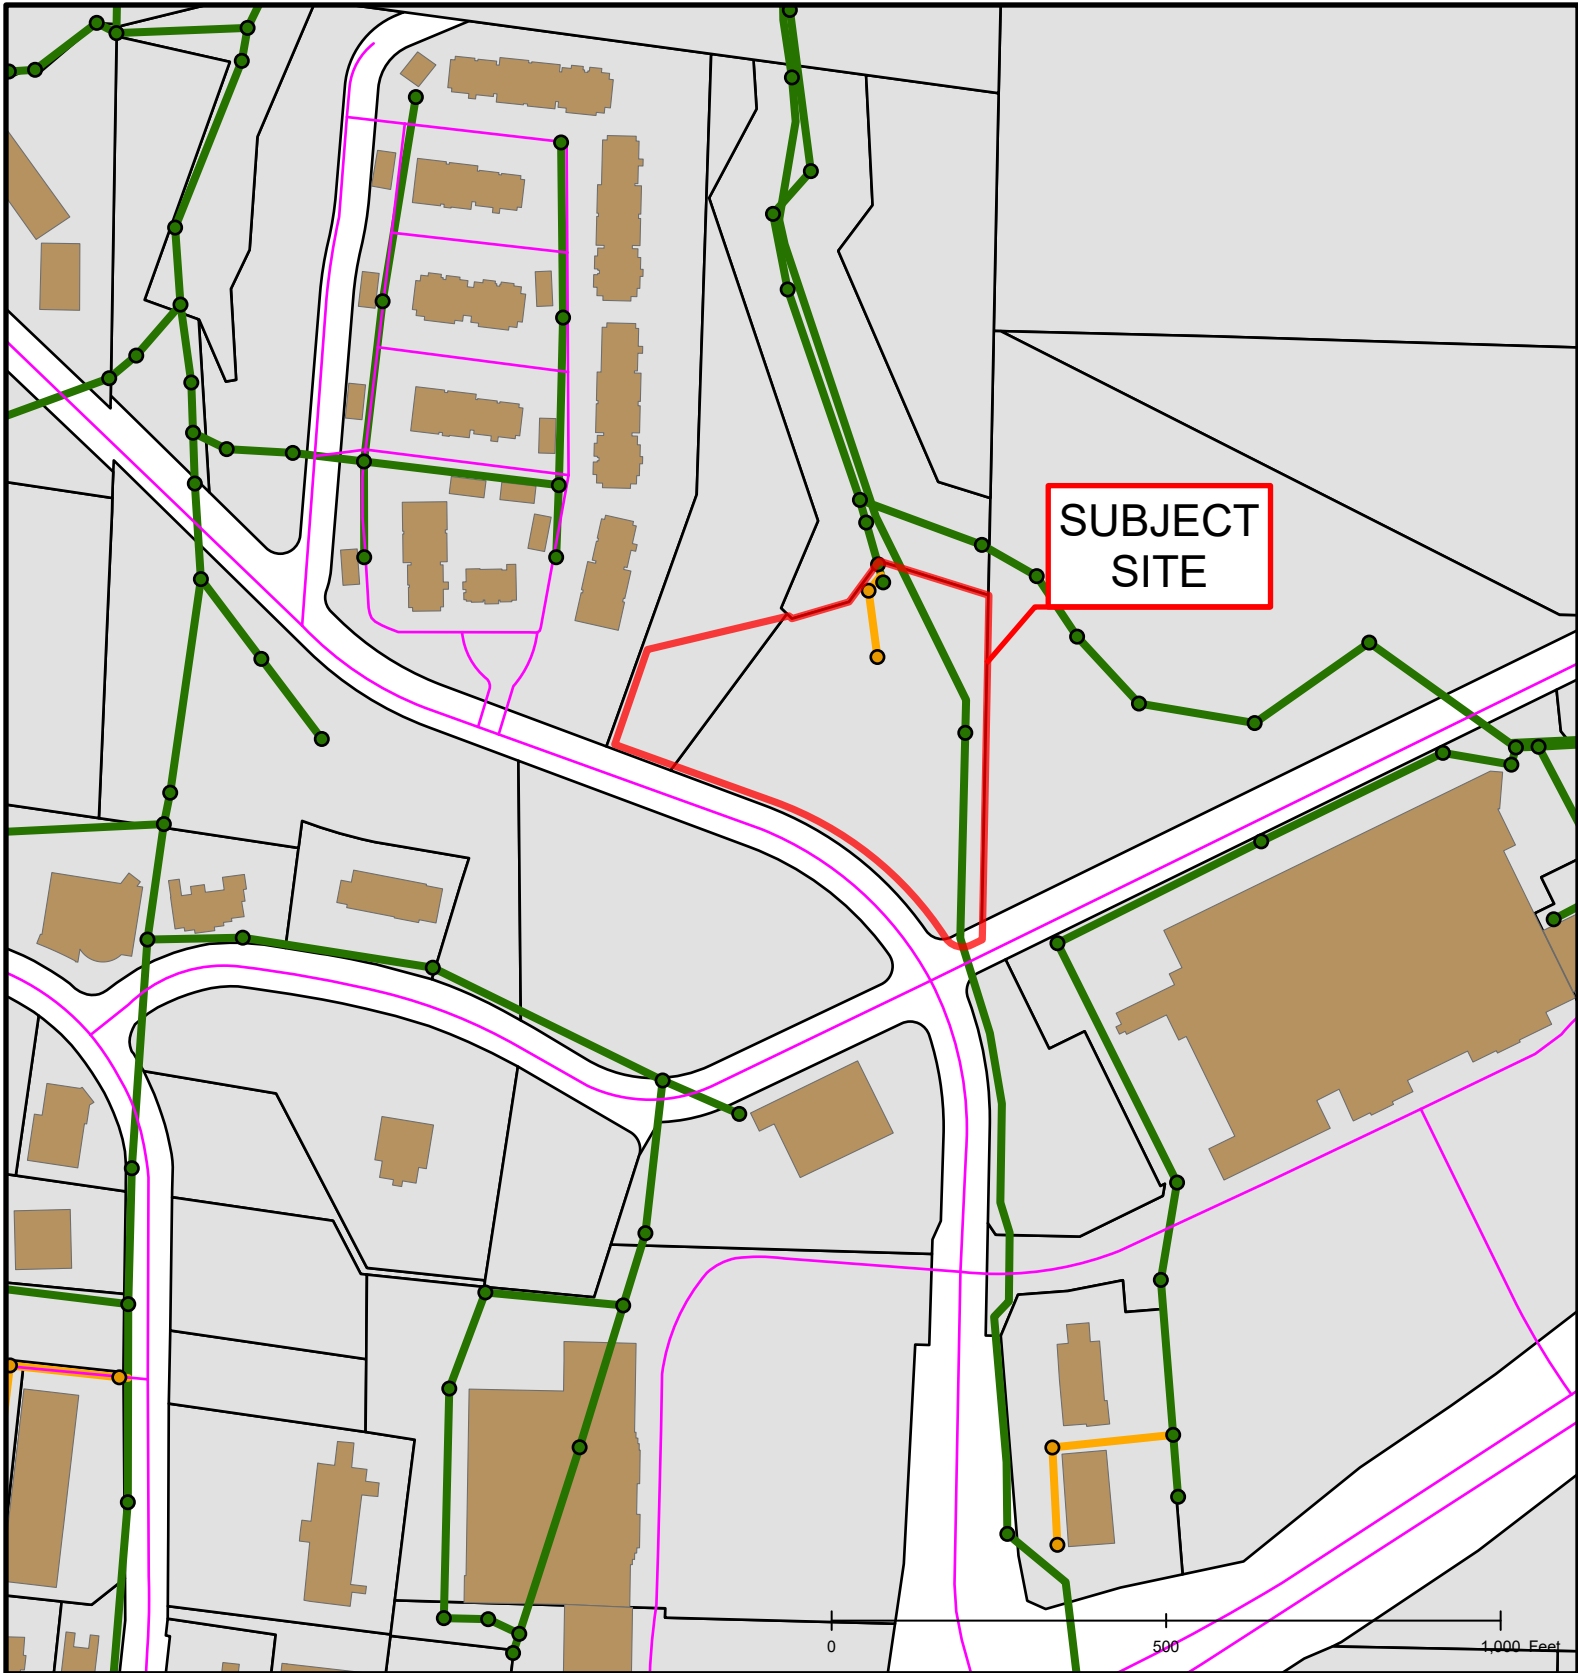

#200-19: Gray Oak Dr. & Green Meadows Rd. Rezoning

#200-19: Gray Oak Dr. & Green Meadows Rd. Rezoning

#200-19: Gray Oak Dr. & Green Meadows Rd. Rezoning

Created by The City of Columbia - Community Development Department

Parcel Data Source: Boone County Assessor

2017 Imagery: Boone County Assessor's Office

Hillshade Data: Boone County GIS