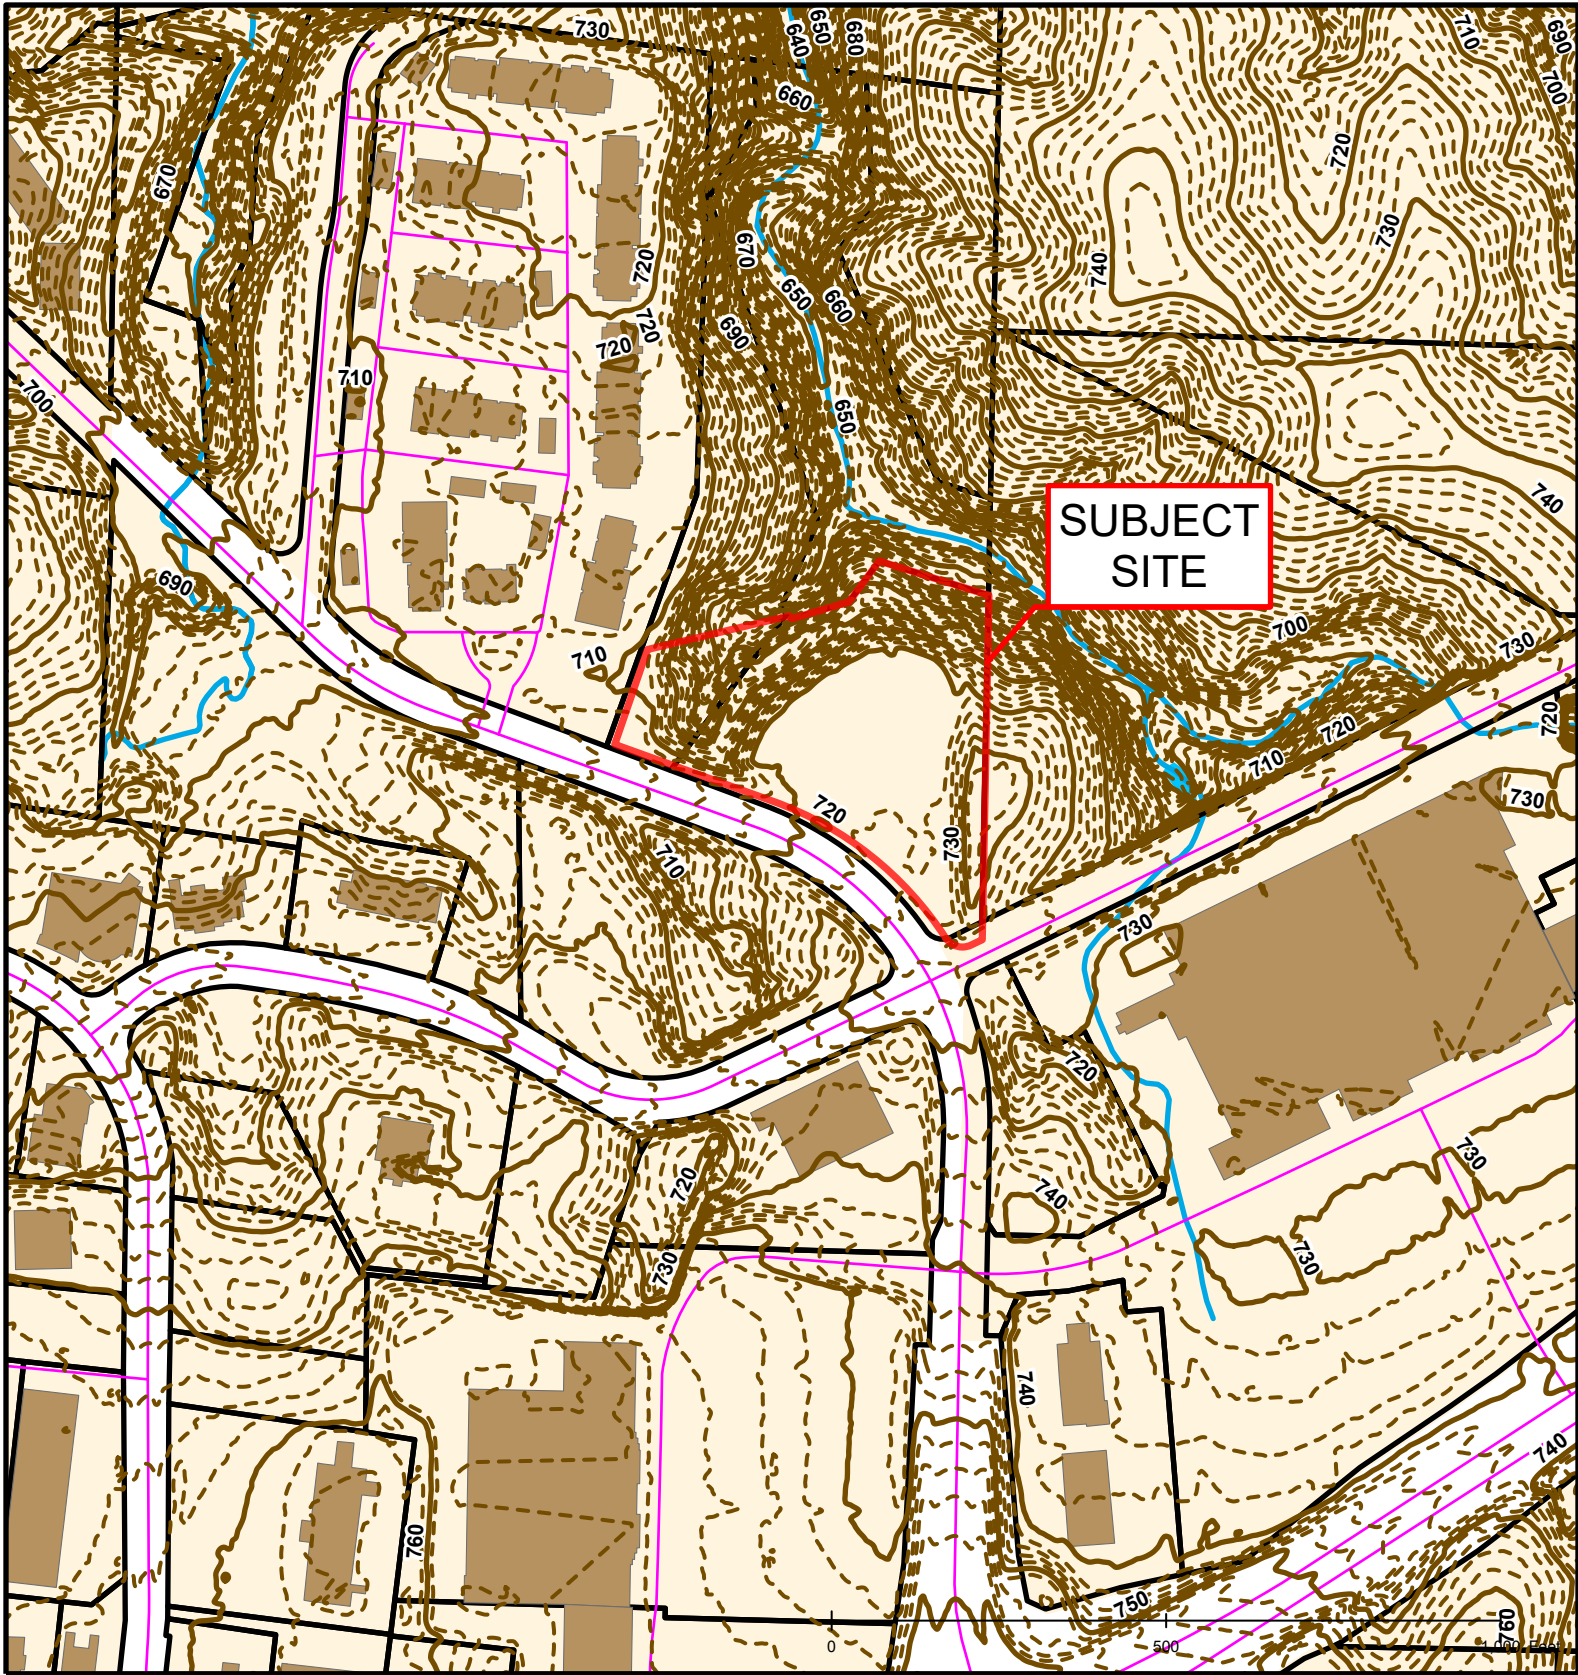

#200-19: Gray Oak Dr. & Green Meadows Rd. Rezoning

#200-19: Gray Oak Dr. & Green Meadows Rd. Rezoning

#200-19: Gray Oak Dr. & Green Meadows Rd. Rezoning

Created by The City of Columbia - Community Development Department

Parcel Data Source: Boone County Assessor

2017 Imagery: Boone County Assessor's Office

Hillshade Data: Boone County GIS