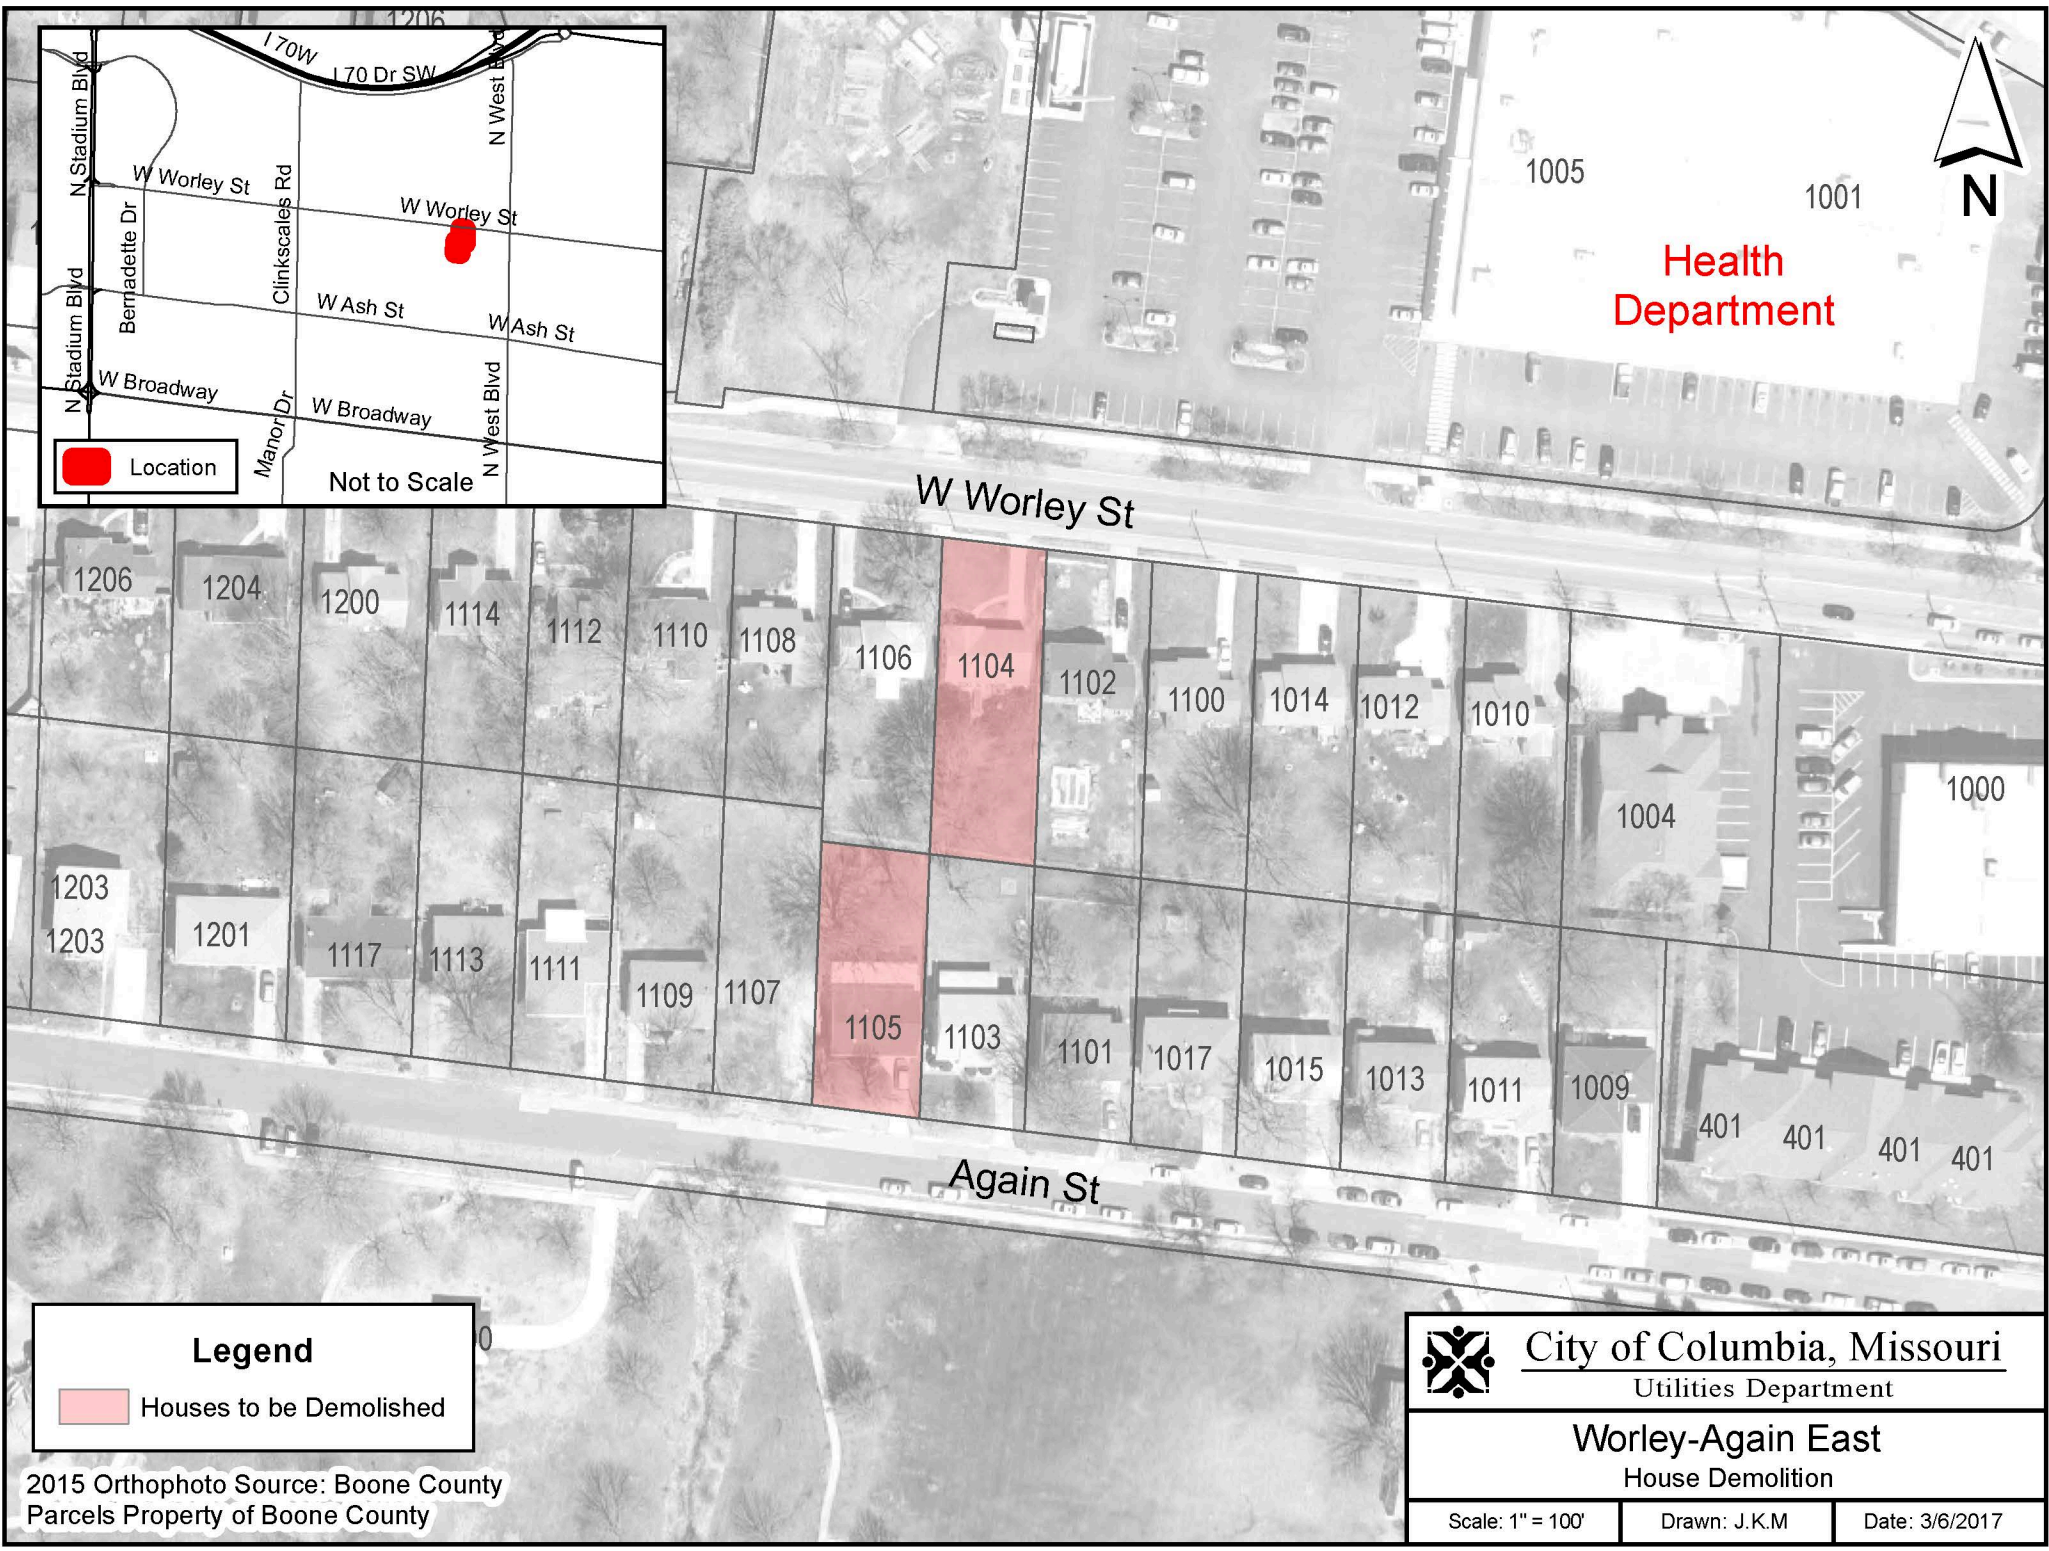

Health
Department

Legend

 Houses to be Demolished

2015 Orthophoto Source: Boone County
Parcels Property of Boone County

 **City of Columbia, Missouri**
Utilities Department

Worley-Again East
House Demolition

Scale: 1" = 100'	Drawn: J.K.M	Date: 3/6/2017
------------------	--------------	----------------