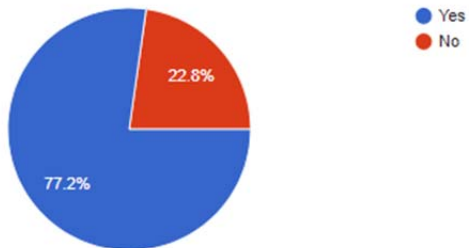

Summary of responses – Survey – December 2018

Do you live within the city limits of Columbia, MO?

145 responses

I support allowing native plant landscapes on residential and commercial properties.

145 responses

I support the proposed changes to the weed ordinance.

144 responses