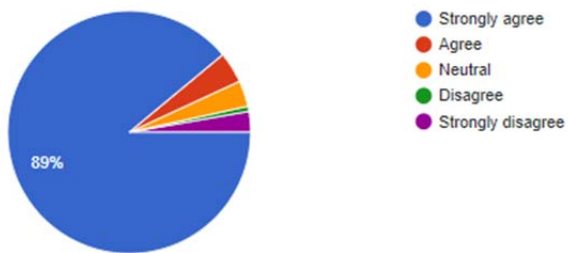

Summary of responses – Survey – December 2018

Do you live within the city limits of Columbia, MO?

145 responses

I support allowing native plant landscapes on residential and commercial properties.

145 responses