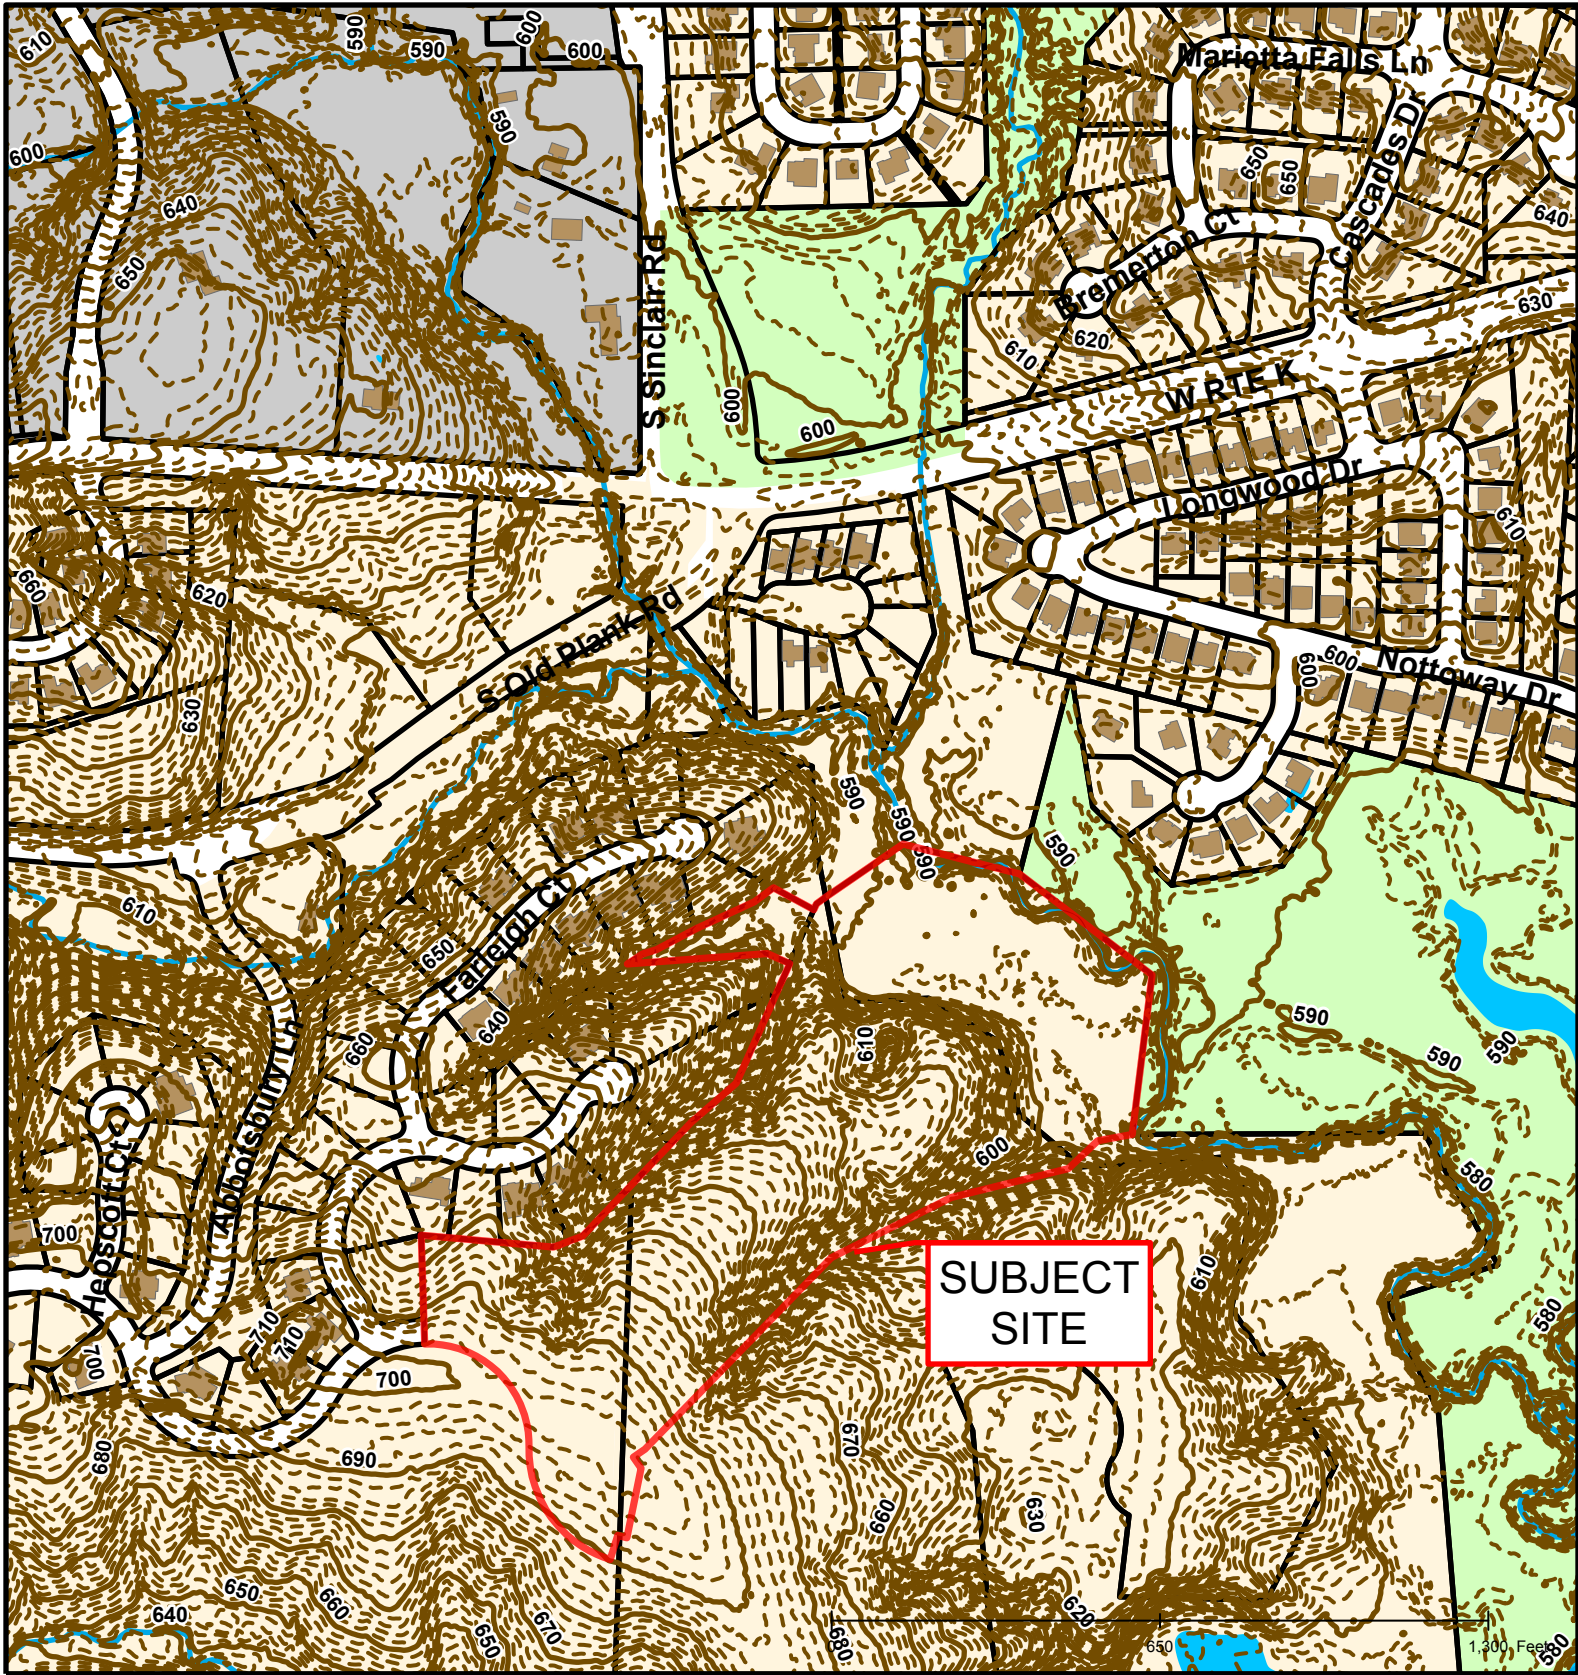

#17-33: The Gates, Plat 4 Final Plat

Created by The City of Columbia - Community Development Department

Parcel Data Source: Boone County Assessor

2015 Imagery: Boone County Assessor's Office

Hillshade Data: Boone County GIS Office

#17-33: The Gates, Plat 4 Final Plat

Created by The City of Columbia - Community Development Department