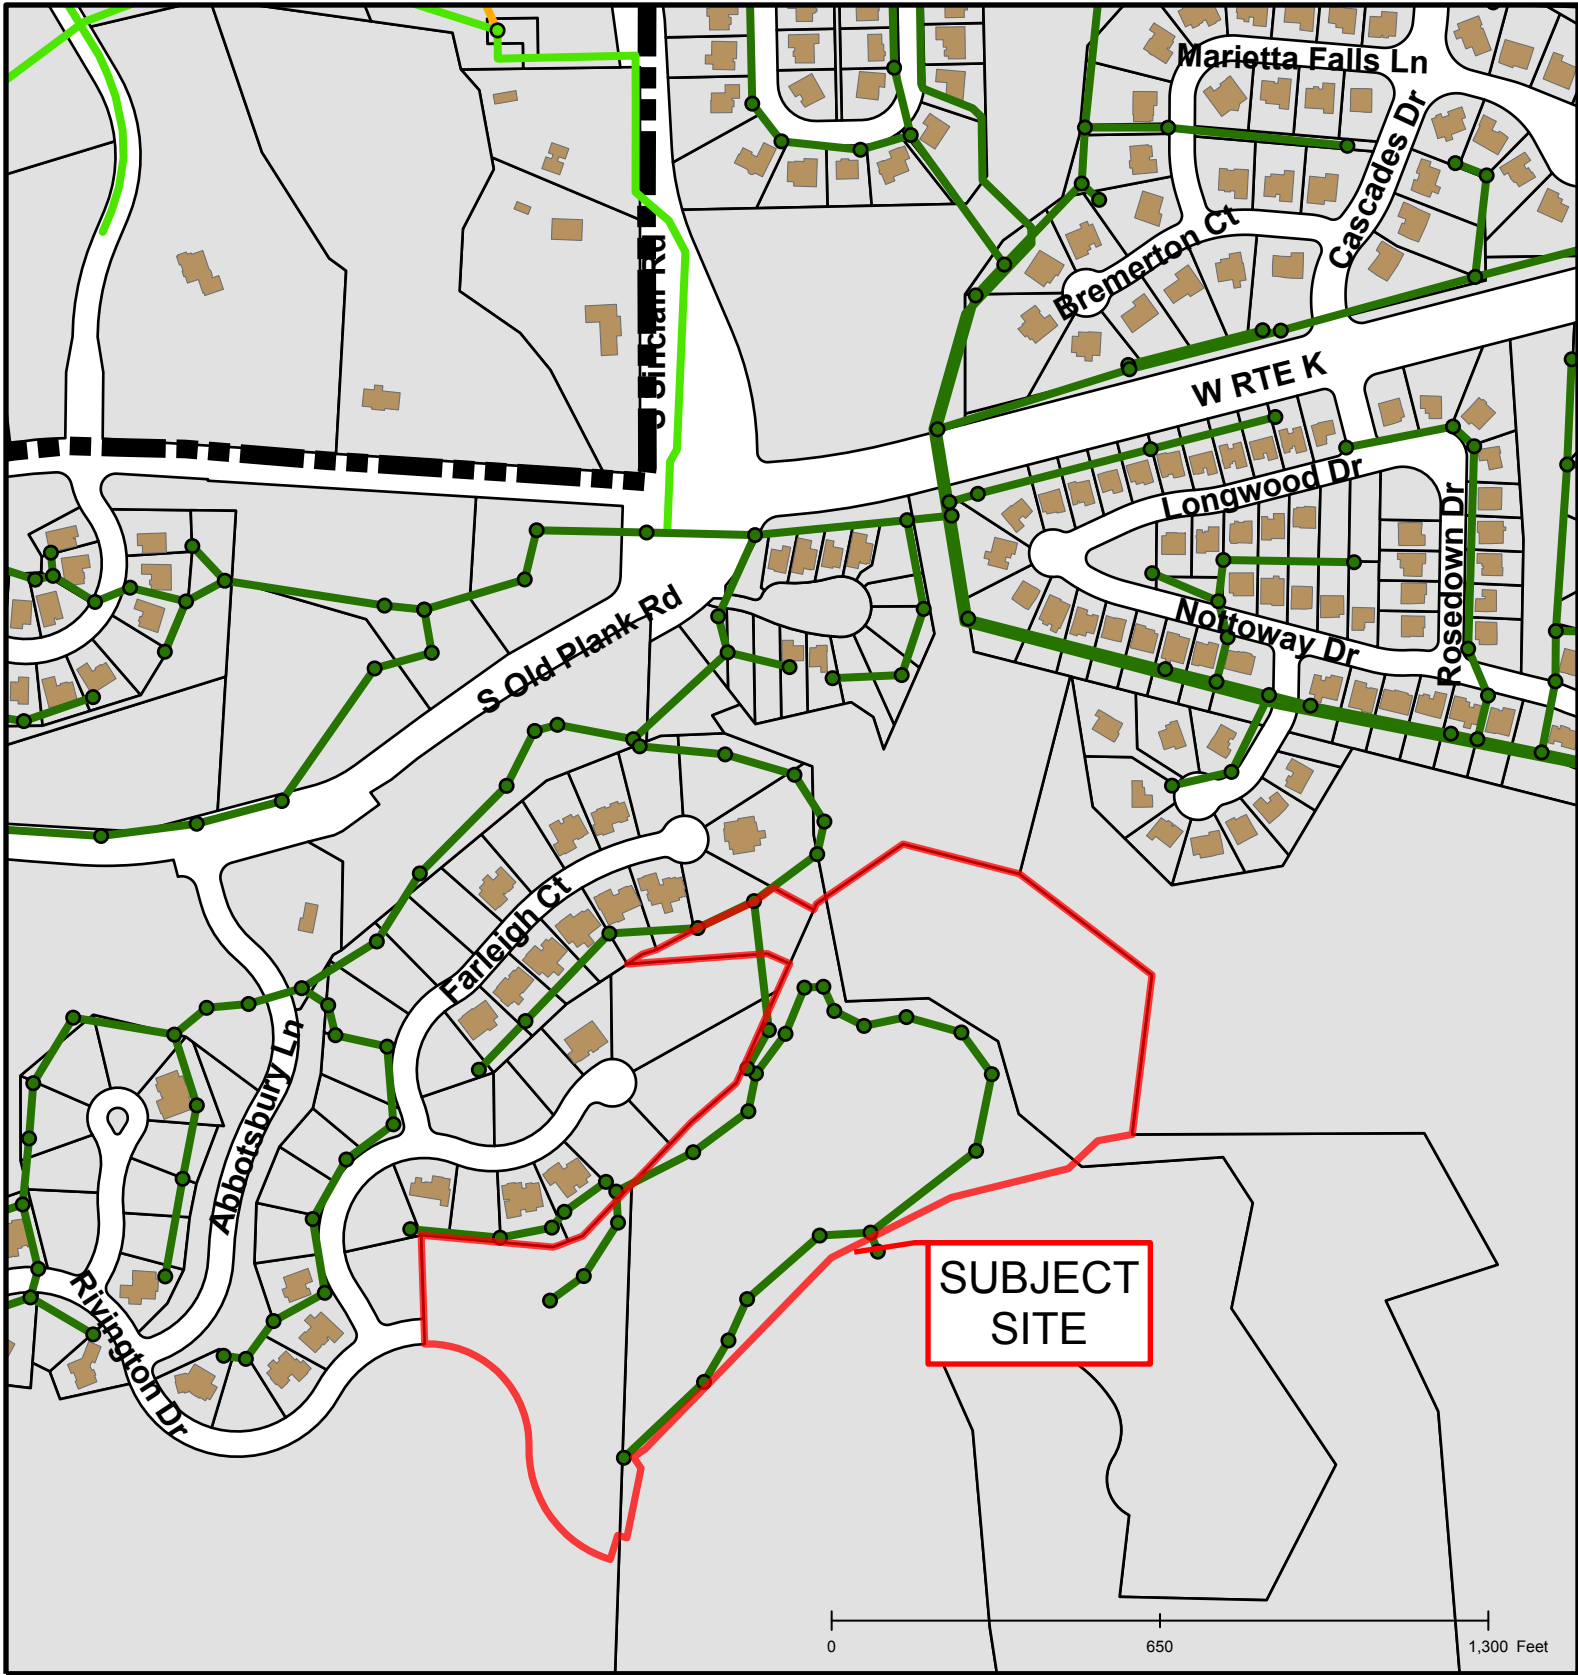

#17-33: The Gates, Plat 4 Final Plat

Created by The City of Columbia - Community Development Department

Parcel Data Source: Boone County Assessor

2015 Imagery: Boone County Assessor's Office

Hillshade Data: Boone County GIS Office

#17-33: The Gates, Plat 4 Final Plat

Created by The City of Columbia - Community Development Department