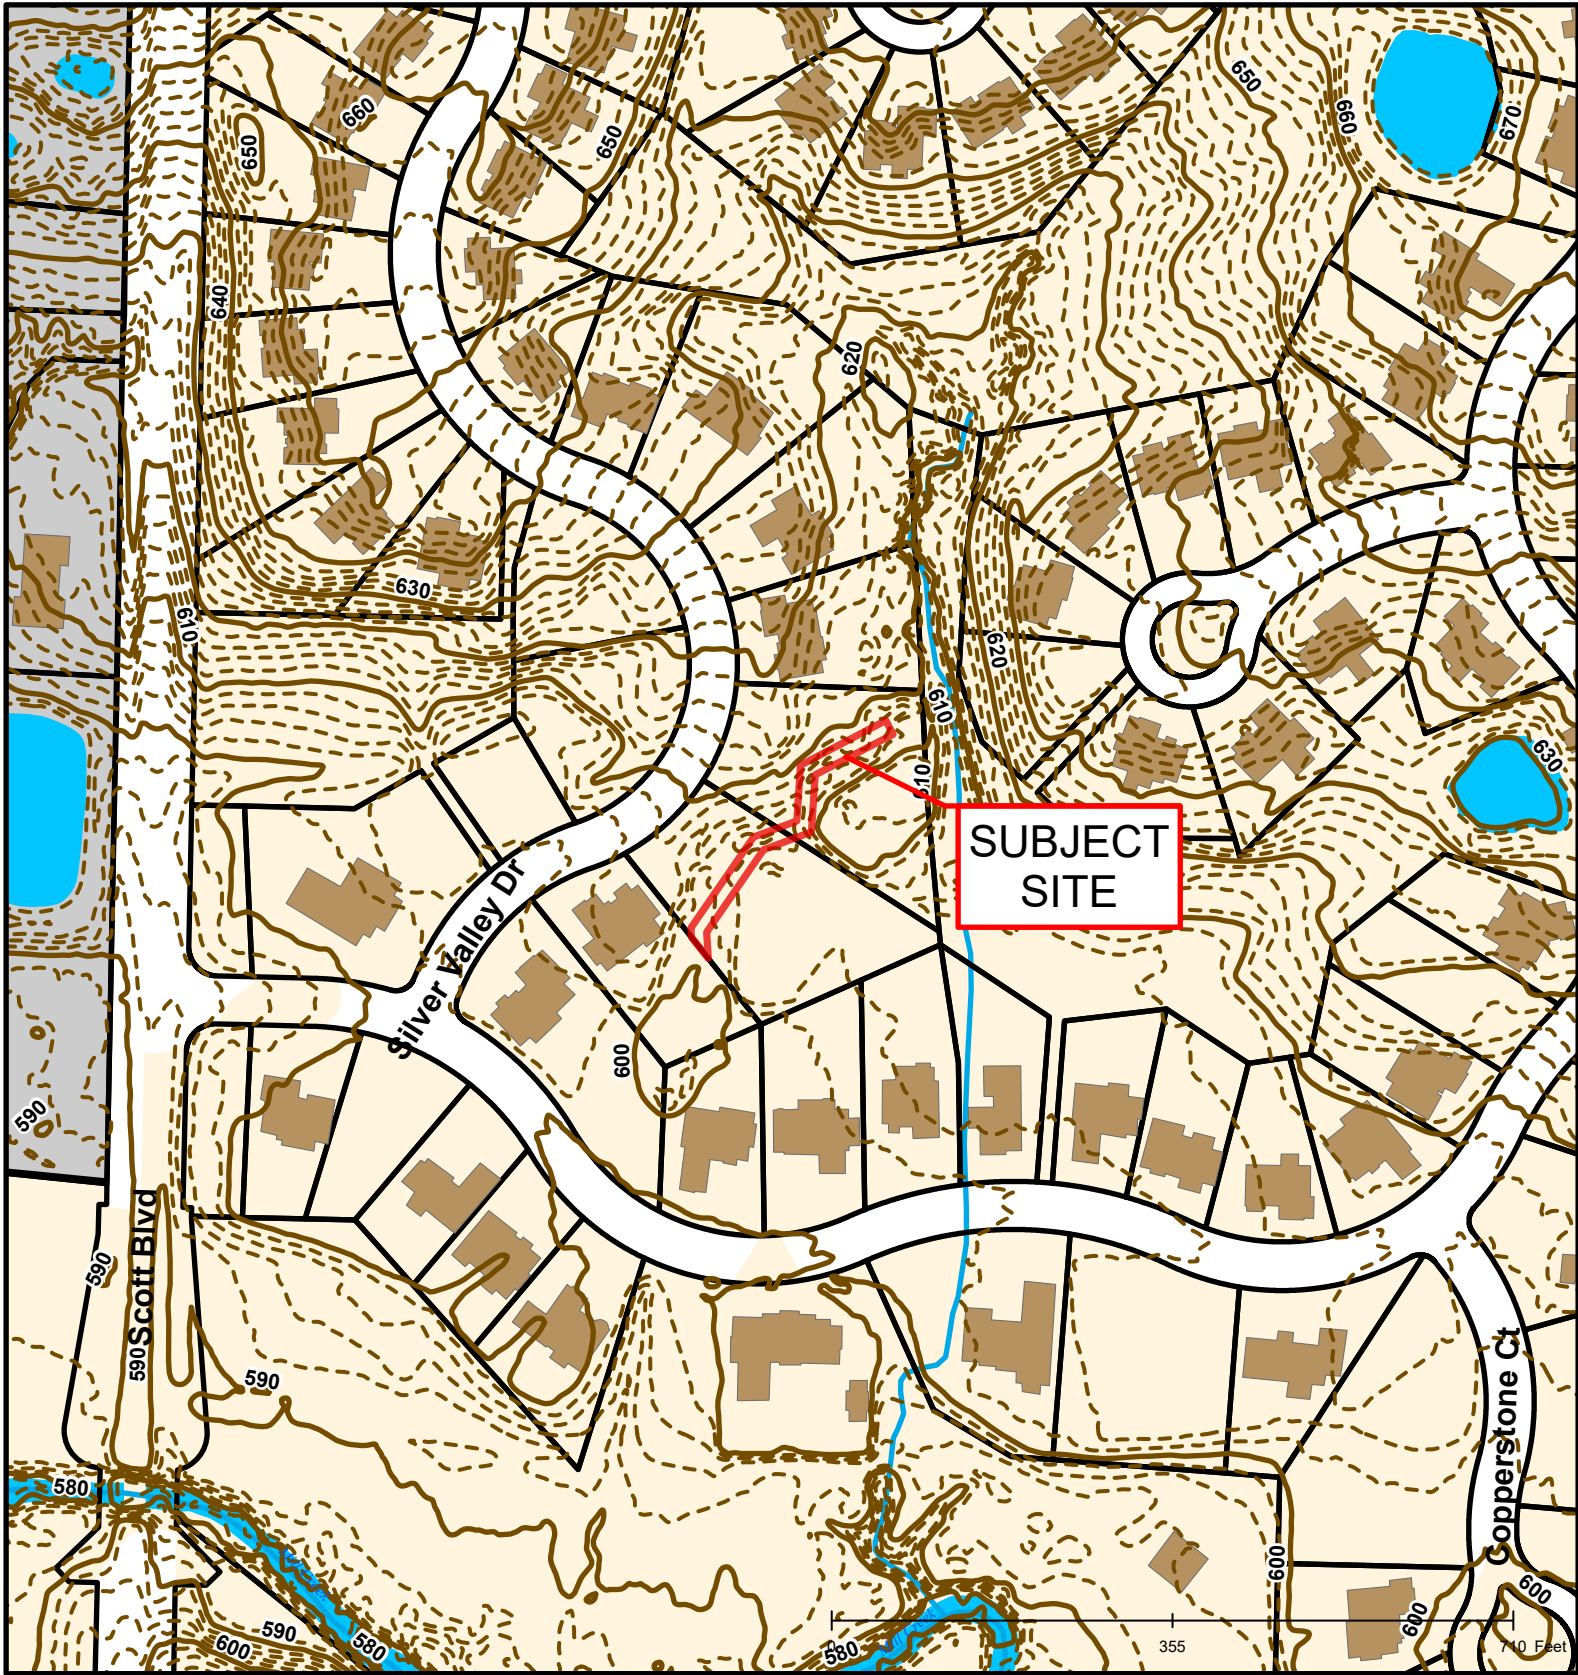

# #VACA-000177-2020: Lots 219A and 220A Copperstone Plat 7 Easement Vacation

Created by The City of Columbia - Community Development Department

Parcel Data Source: Boone County Assessor

2017 Imagery: Boone County Assessor's Office

Hillshade Data: Boone County GIS