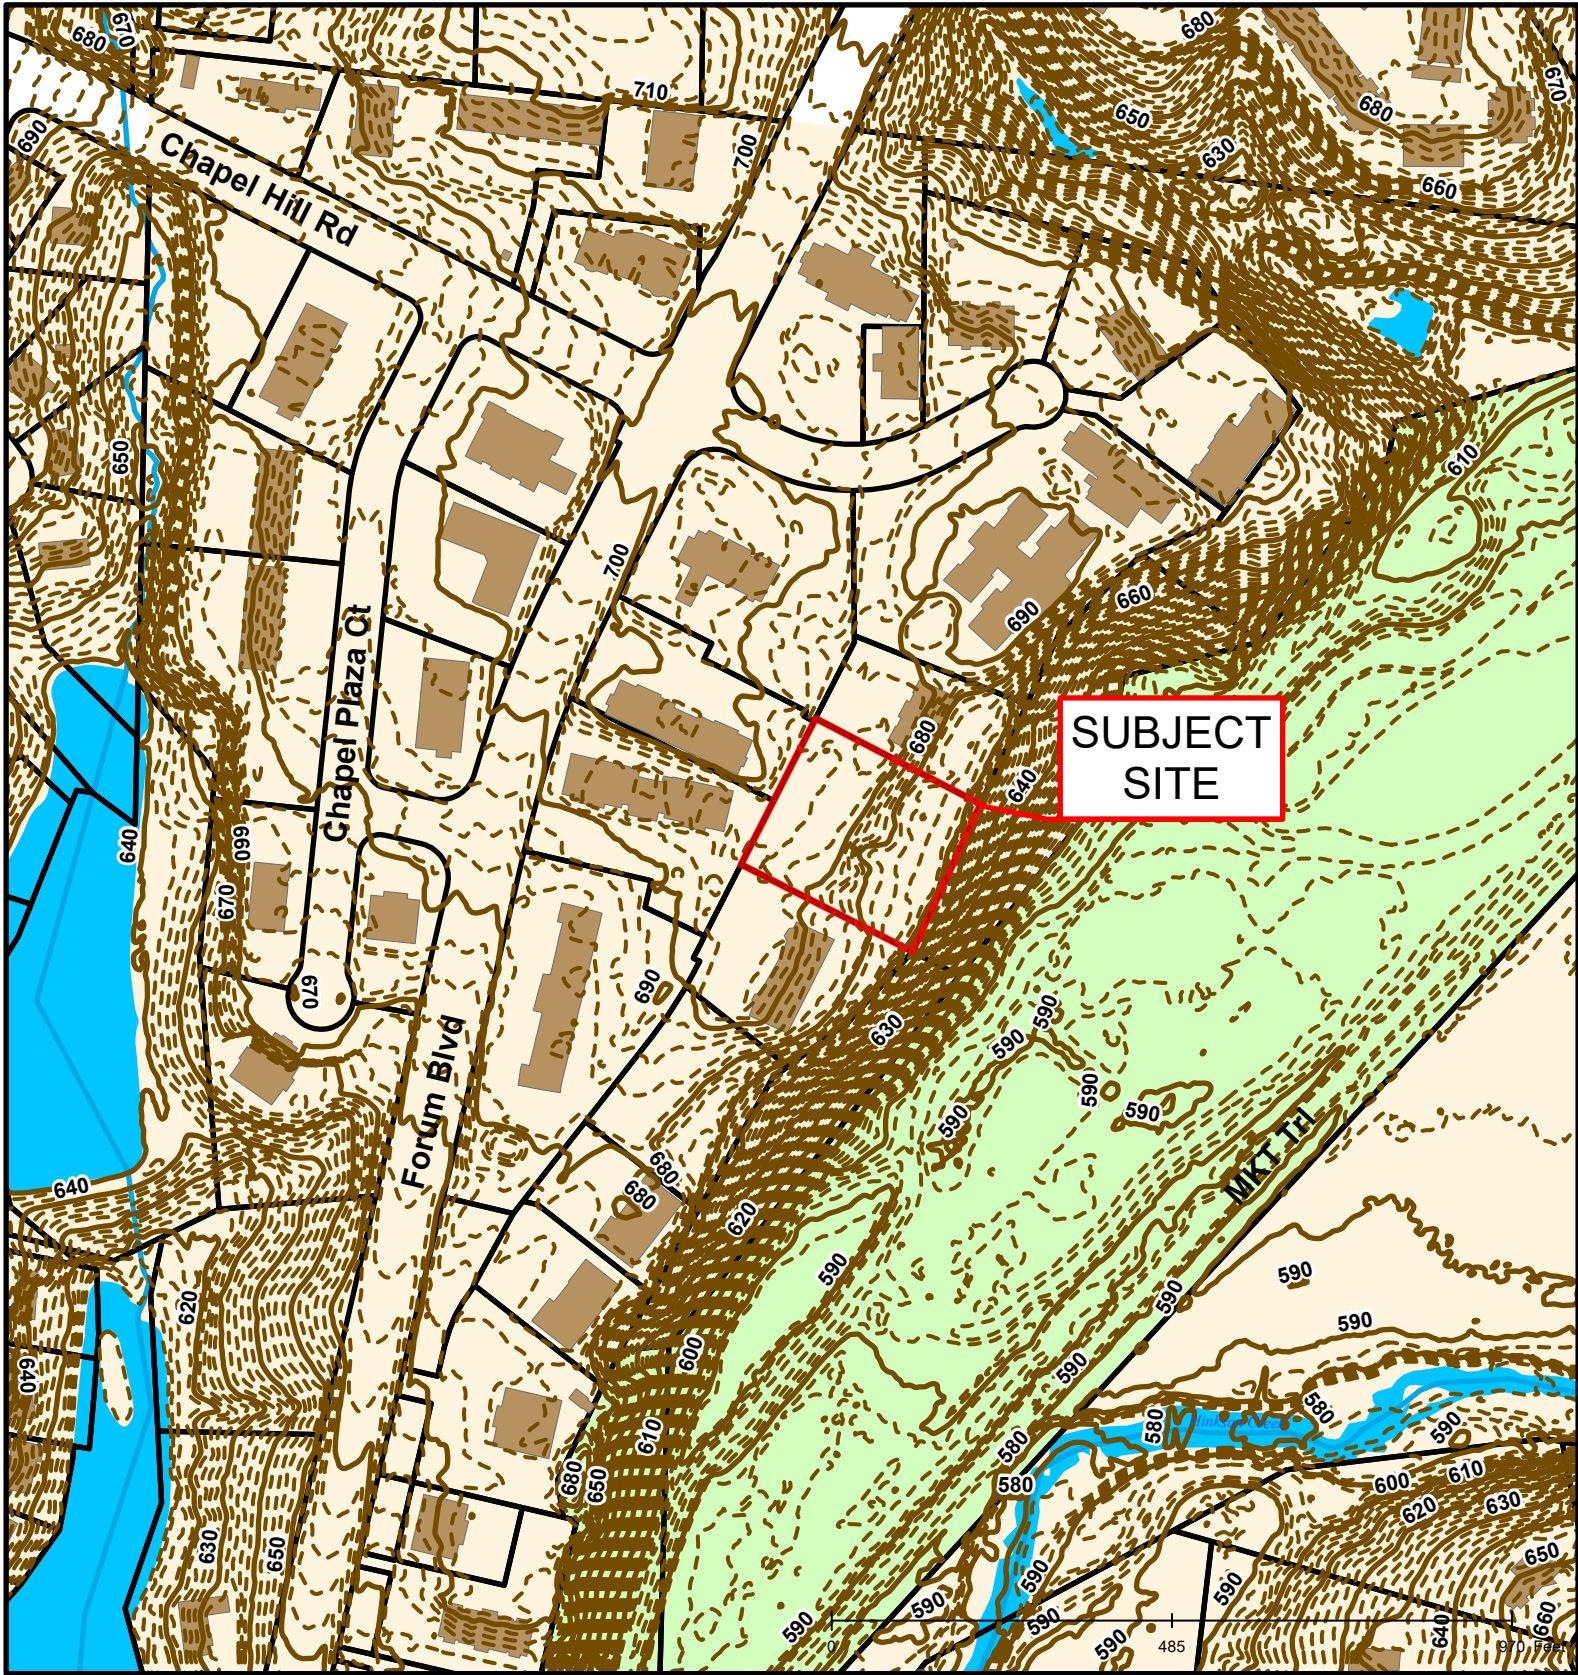

# #176-2020: The Atelier Major PD Plan Amendment

Created by The City of Columbia - Community Development Department

Parcel Data Source: Boone County Assessor

2017 Imagery: Boone County Assessor's Office

Hillshade Data: Boone County GIS

## #176-2020: The Atelier Major PD Plan Amendment

Created by The City of Columbia - Community Development Department

Parcel Data Source: Boone County Assessor

2017 Imagery: Boone County Assessor's Office

Hillshade Data: Boone County GIS