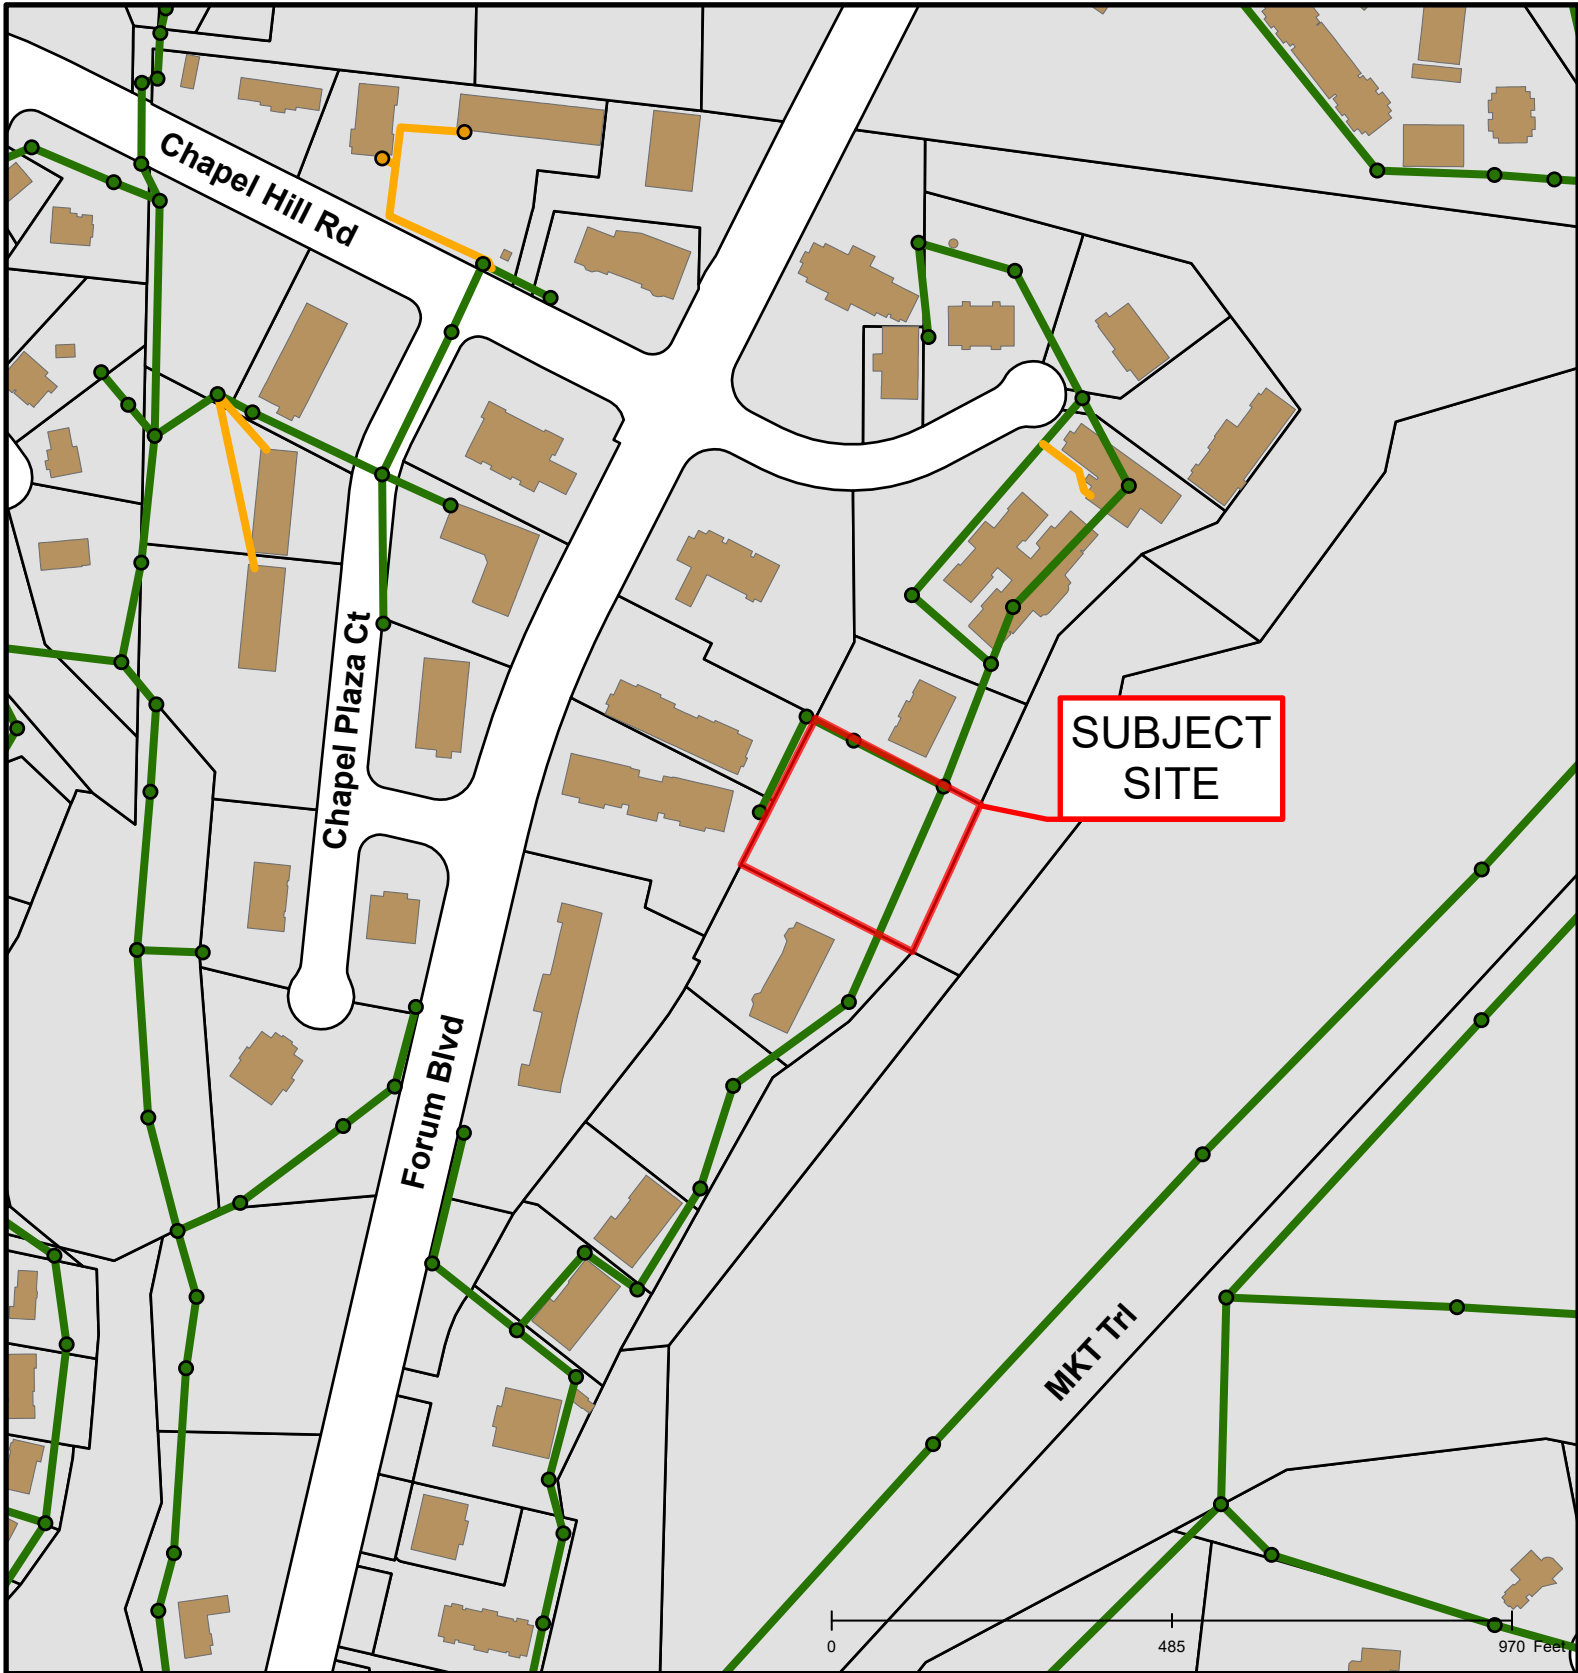

# #176-2020: The Atelier Major PD Plan Amendment

Created by The City of Columbia - Community Development Department

Parcel Data Source: Boone County Assessor

2017 Imagery: Boone County Assessor's Office

Hillshade Data: Boone County GIS

## #176-2020: The Atelier Major PD Plan Amendment

Created by The City of Columbia - Community Development Department

Parcel Data Source: Boone County Assessor

2017 Imagery: Boone County Assessor's Office

Hillshade Data: Boone County GIS