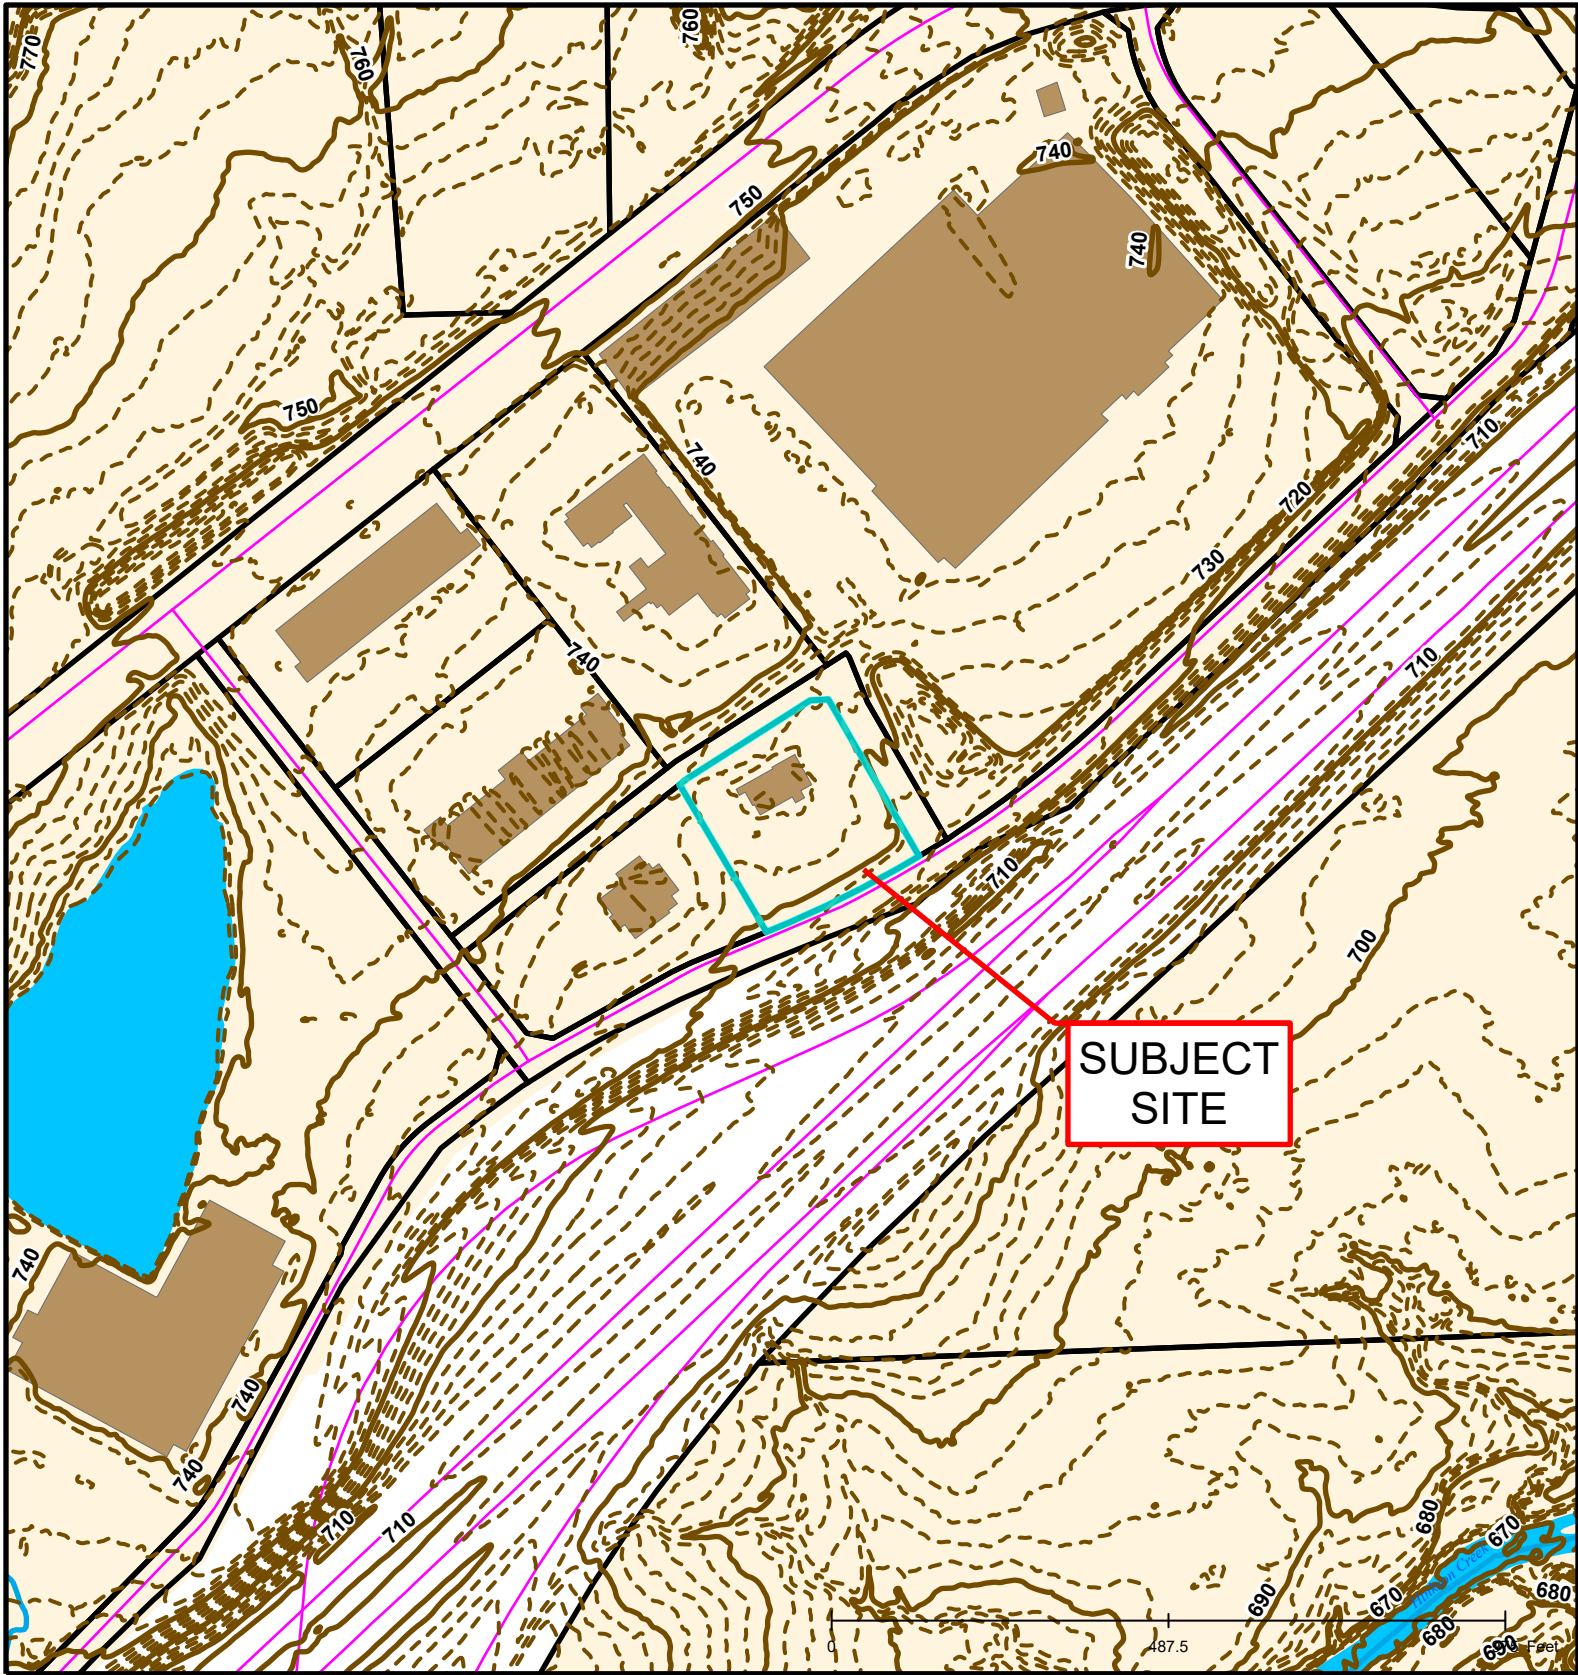

#190-2019: Centerstate Crossings Ruby Tuesday PD Plan Major Amendment

Created by The City of Columbia - Community Development Department

Parcel Data Source: Boone County Assessor

2017 Imagery: Boone County Assessor's Office

Hillshade Data: Boone County GIS

#190-2019: Centerstate Crossings Ruby Tuesday PD Plan Major Amendment

Created by The City of Columbia - Community Development Department

Parcel Data Source: Boone County Assessor

2017 Imagery: Boone County Assessor's Office

Hillshade Data: Boone County GIS

#190-2019: Centerstate Crossings Ruby Tuesday PD Plan Major Amendment

Created by The City of Columbia - Community Development Department