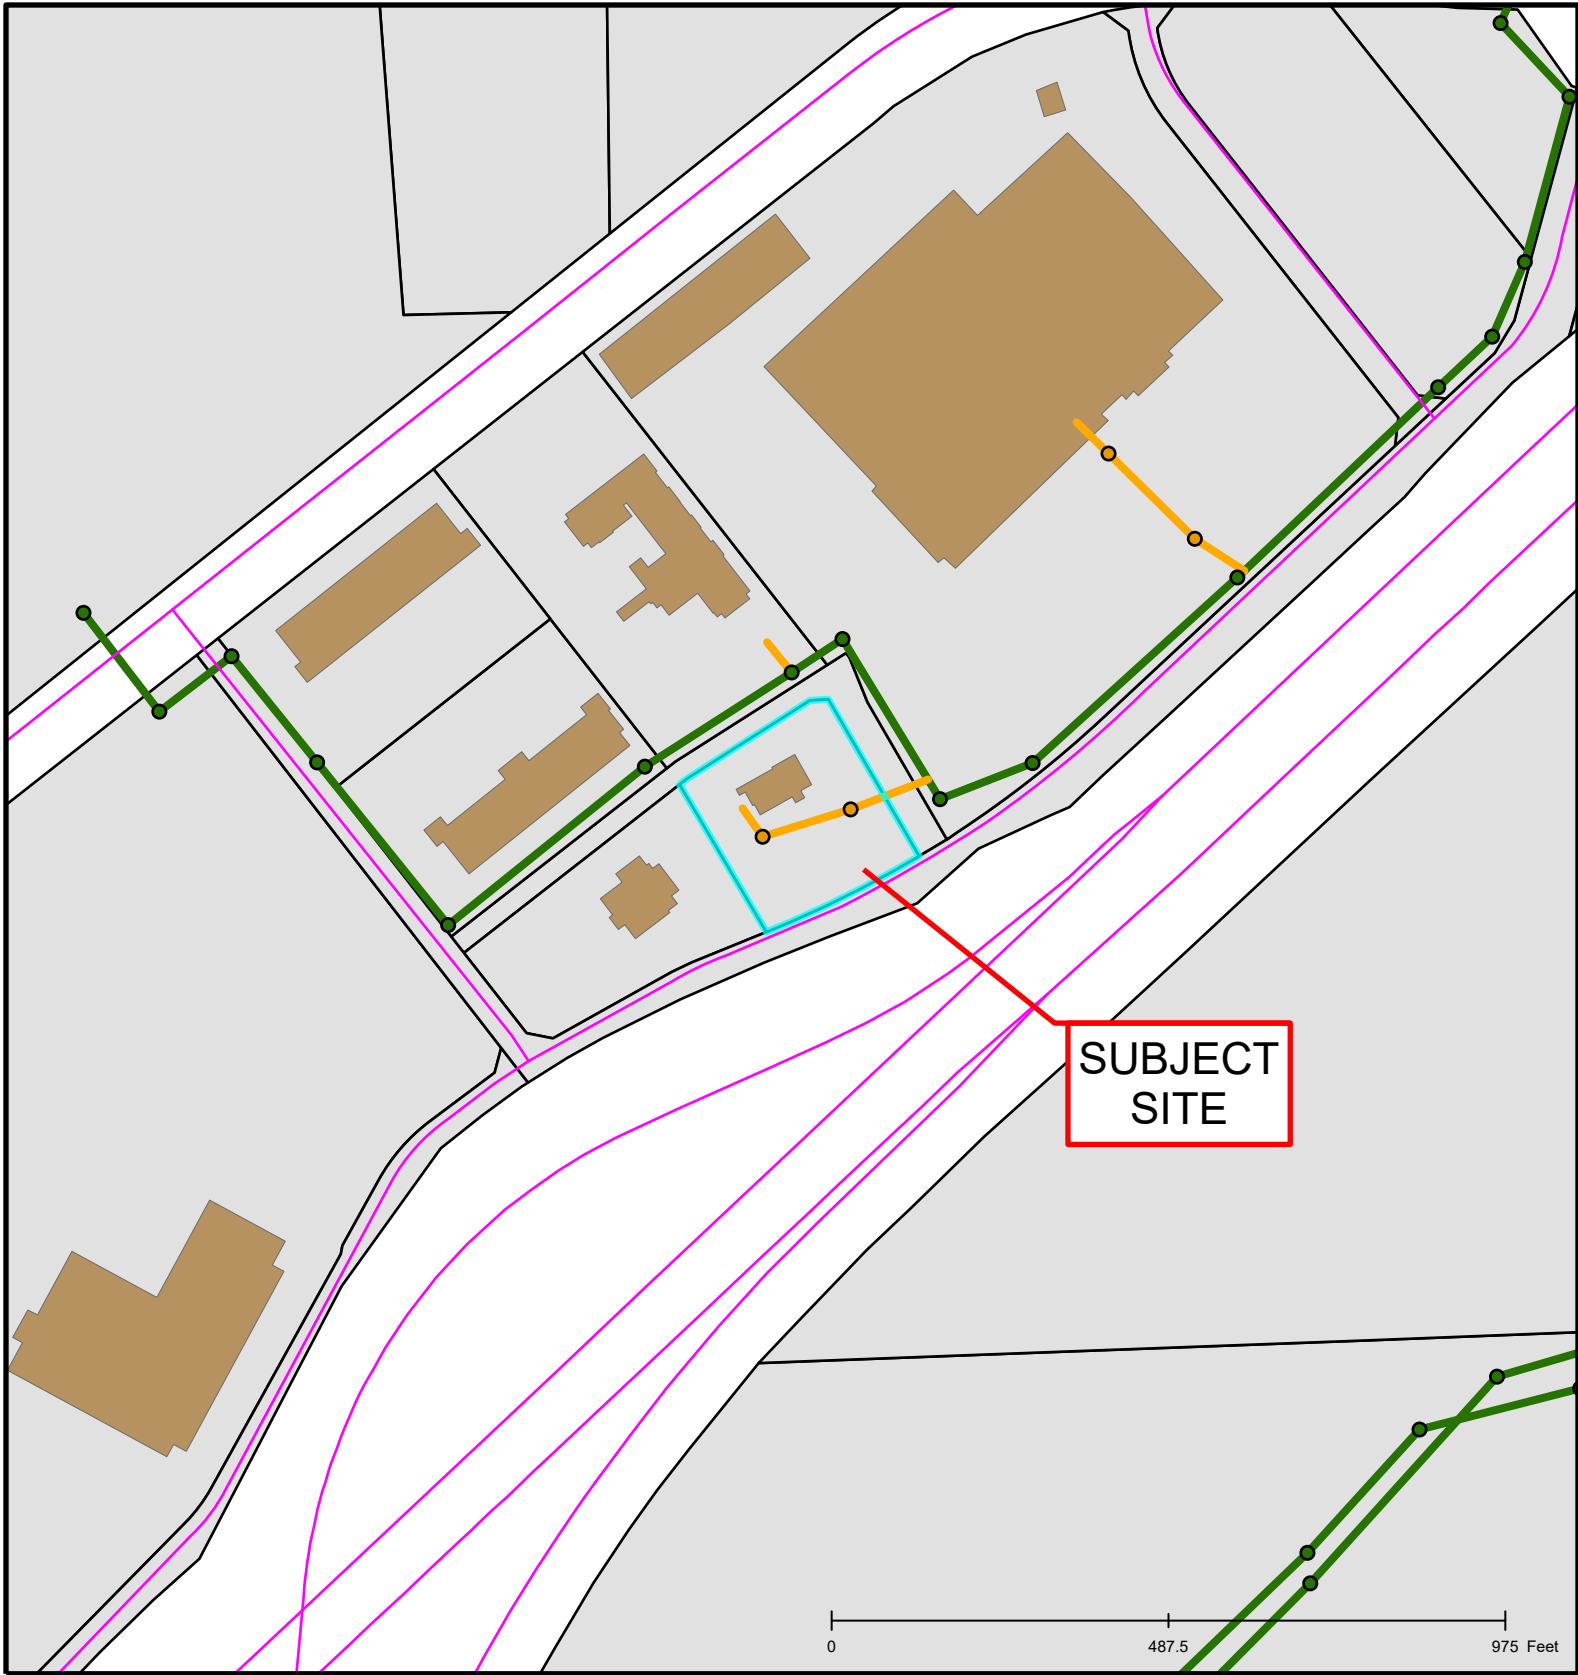

#190-2019: Centerstate Crossings Ruby Tuesday PD Plan Major Amendment

Created by The City of Columbia - Community Development Department

Parcel Data Source: Boone County Assessor

2017 Imagery: Boone County Assessor's Office

Hillshade Data: Boone County GIS

#190-2019: Centerstate Crossings Ruby Tuesday PD Plan Major Amendment

Created by The City of Columbia - Community Development Department

Parcel Data Source: Boone County Assessor

2017 Imagery: Boone County Assessor's Office

Hillshade Data: Boone County GIS

#190-2019: Centerstate Crossings Ruby Tuesday PD Plan Major Amendment

Created by The City of Columbia - Community Development Department