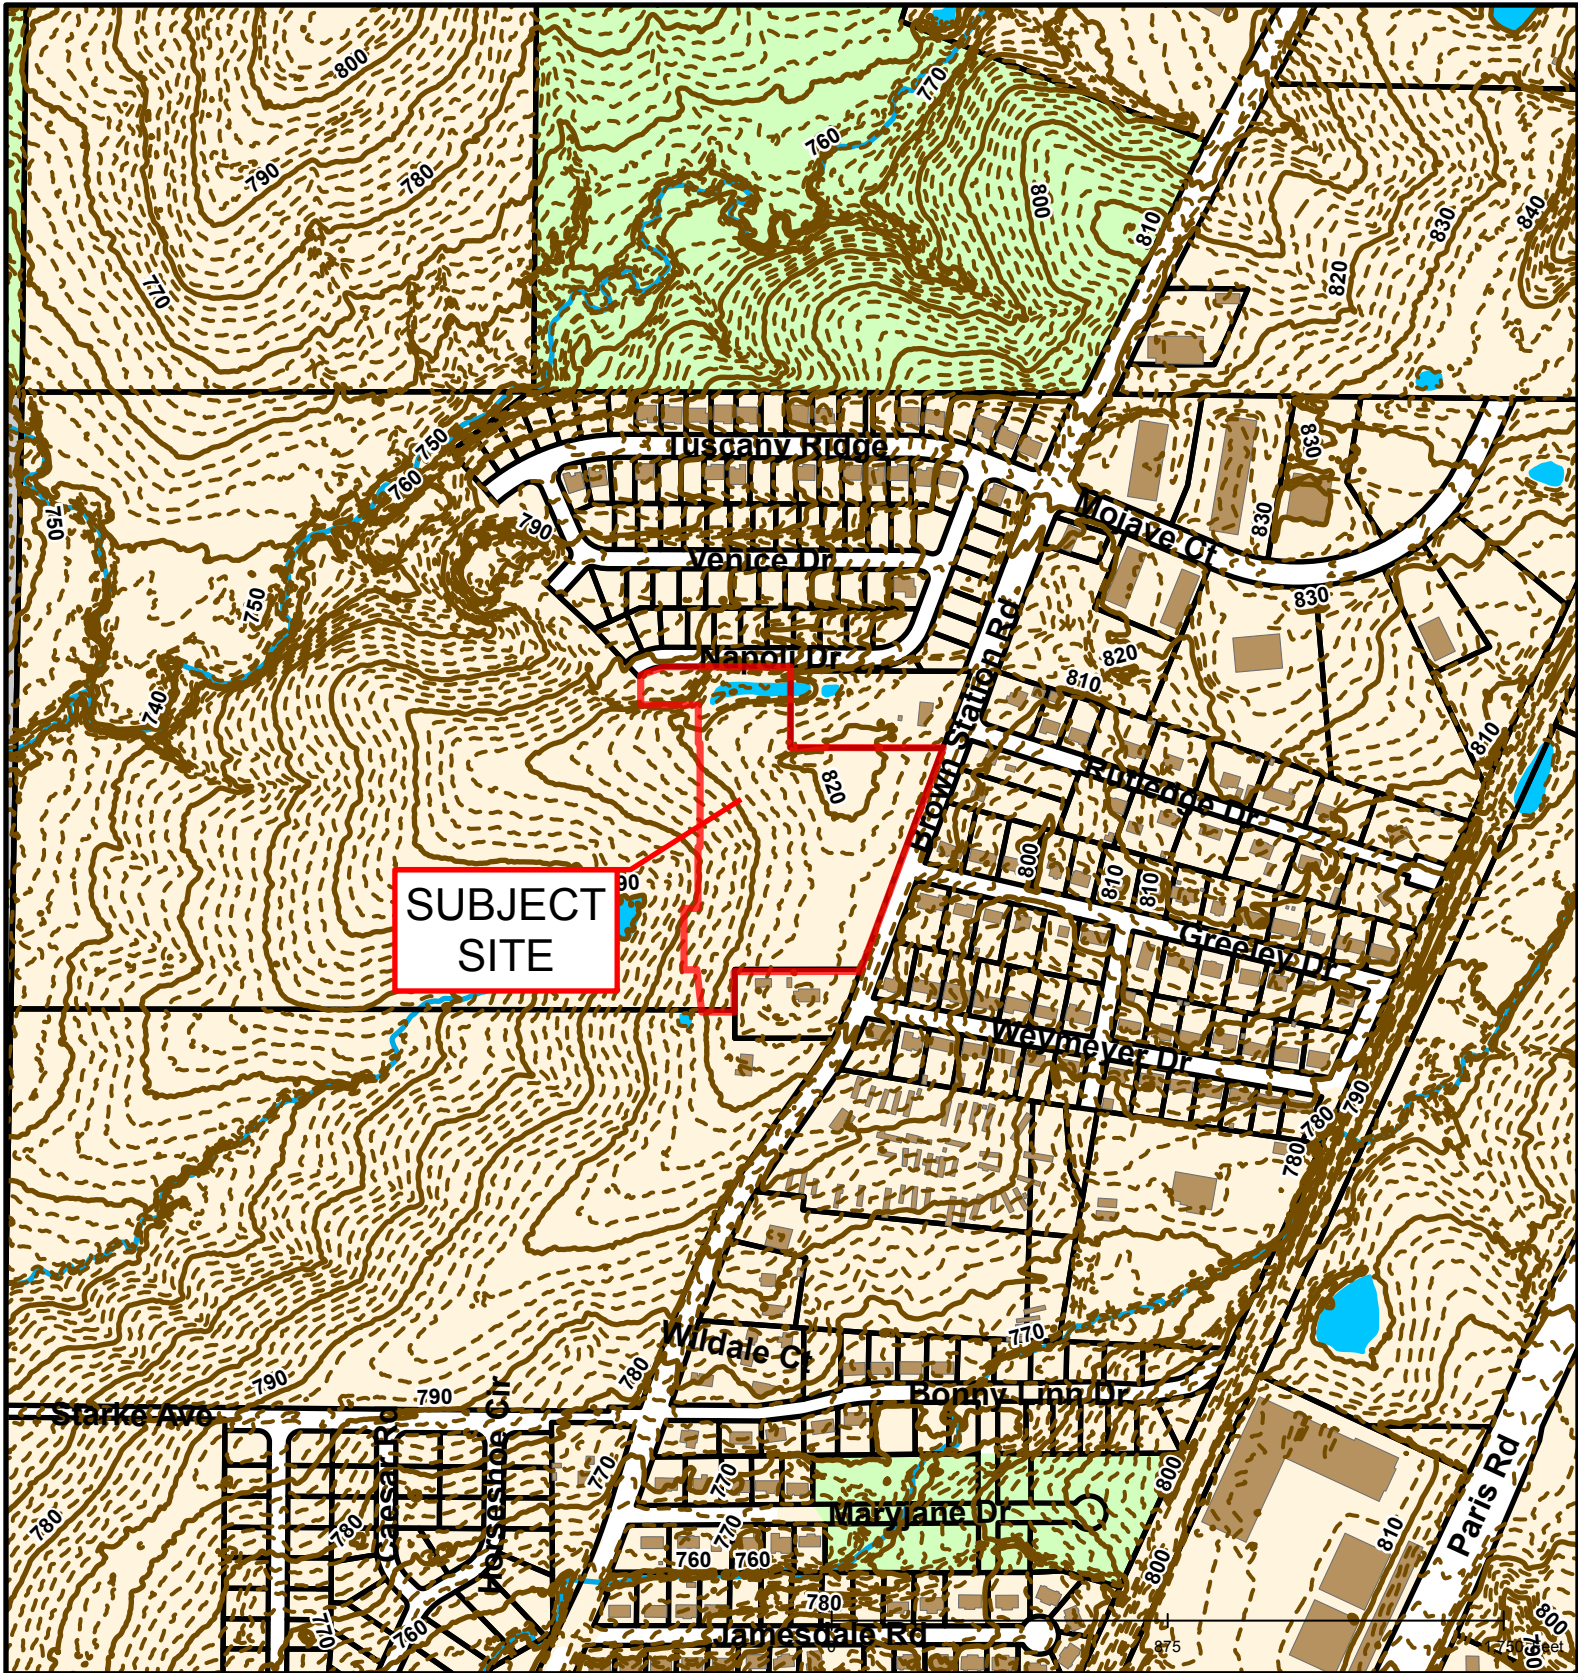

## #17-235: Tuscany Ridge Plat No. 2 Final Plat

Created by The City of Columbia - Community Development Department

Parcel Data Source: Boone County Assessor

2015 Imagery: Boone County Assessor's Office

Hillshade Data: Boone County GIS Office