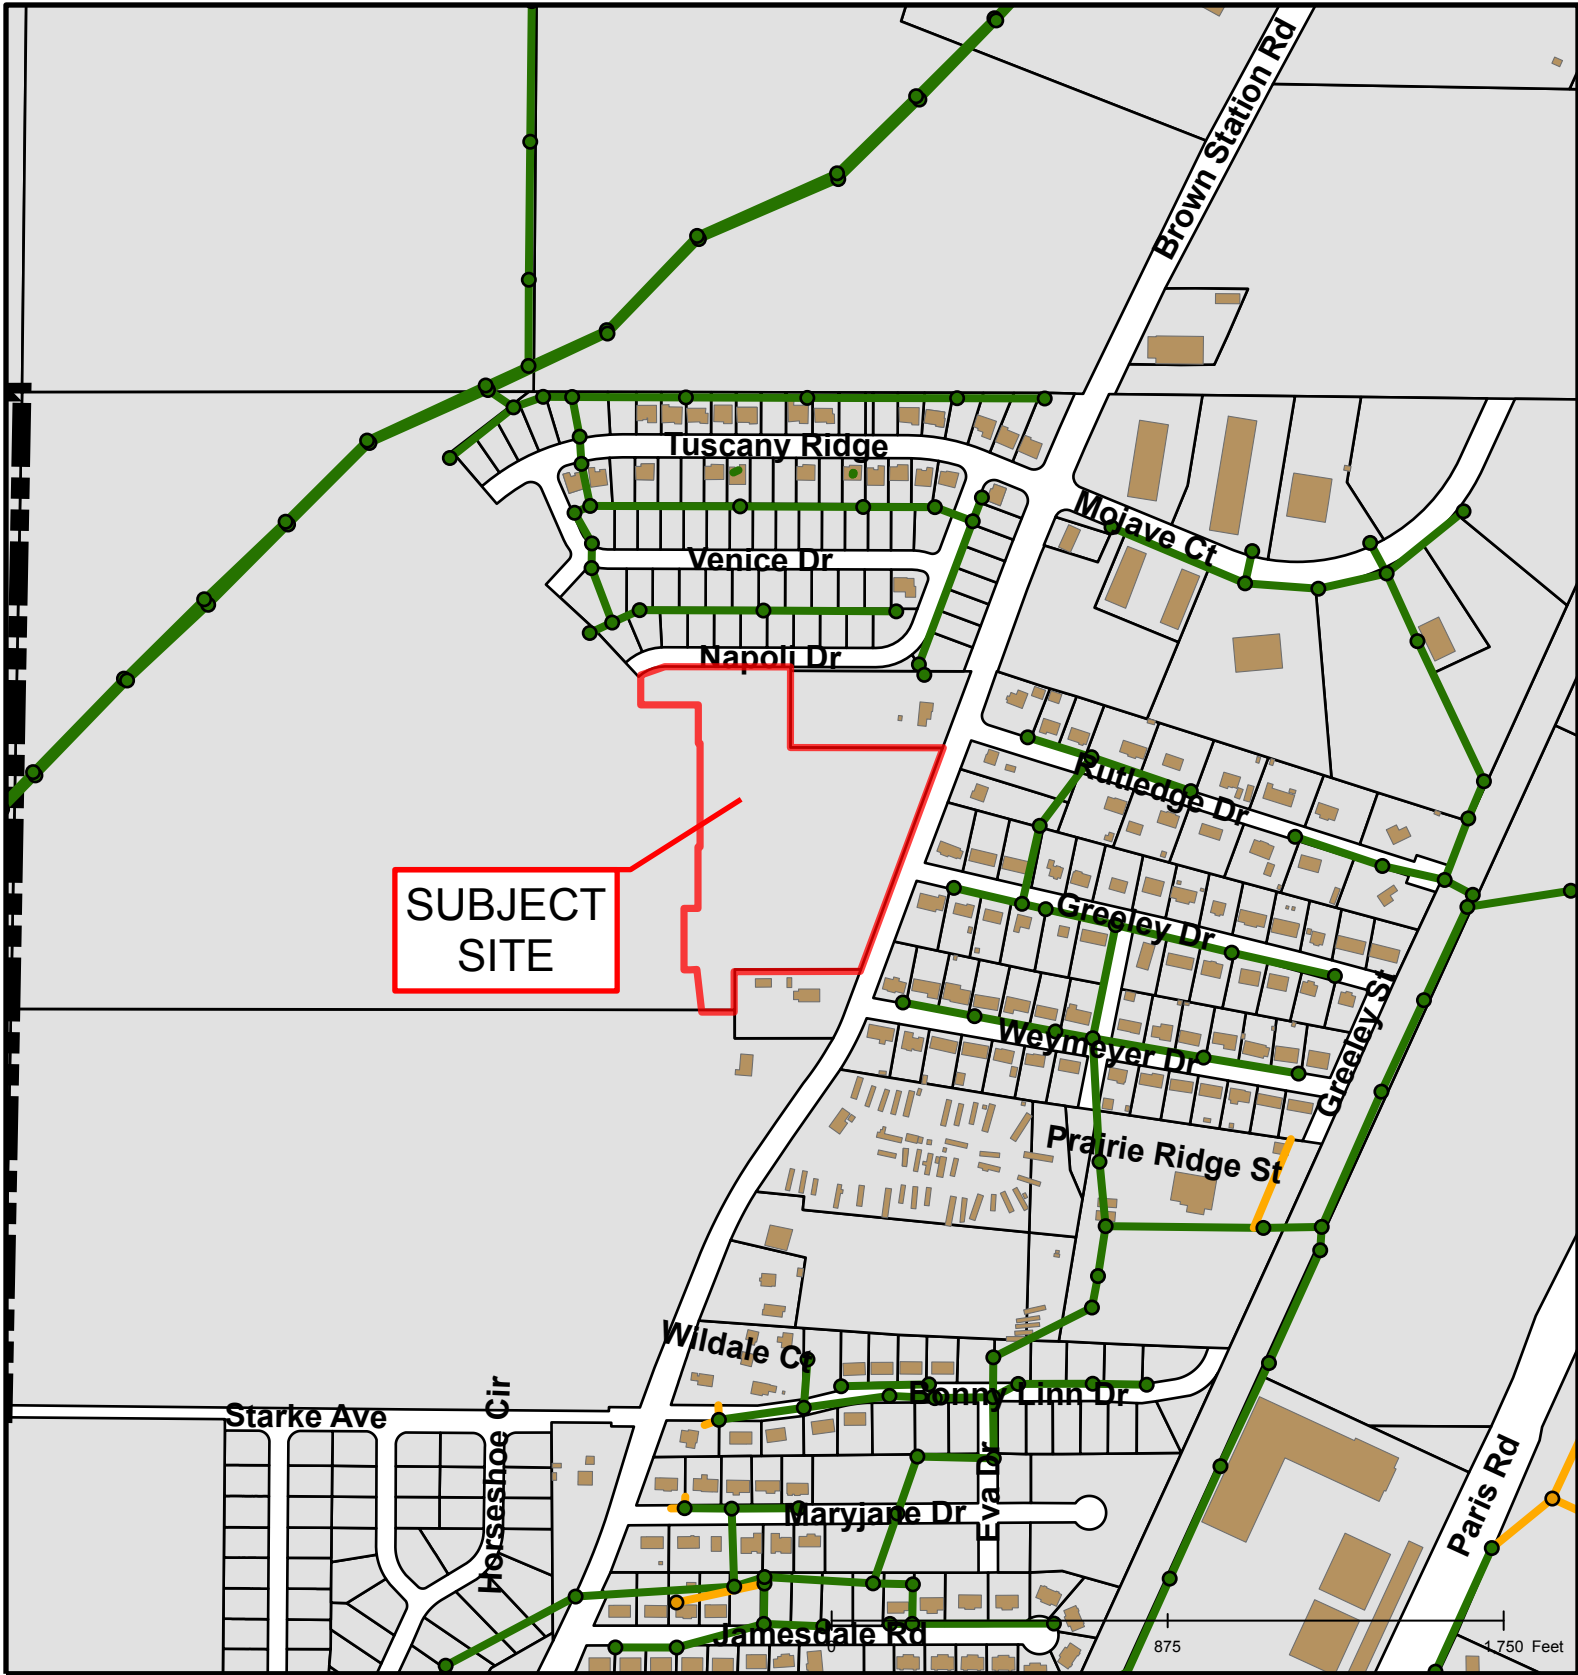

## #17-235: Tuscany Ridge Plat No. 2 Final Plat

Created by The City of Columbia - Community Development Department

Parcel Data Source: Boone County Assessor

2015 Imagery: Boone County Assessor's Office

Hillshade Data: Boone County GIS Office