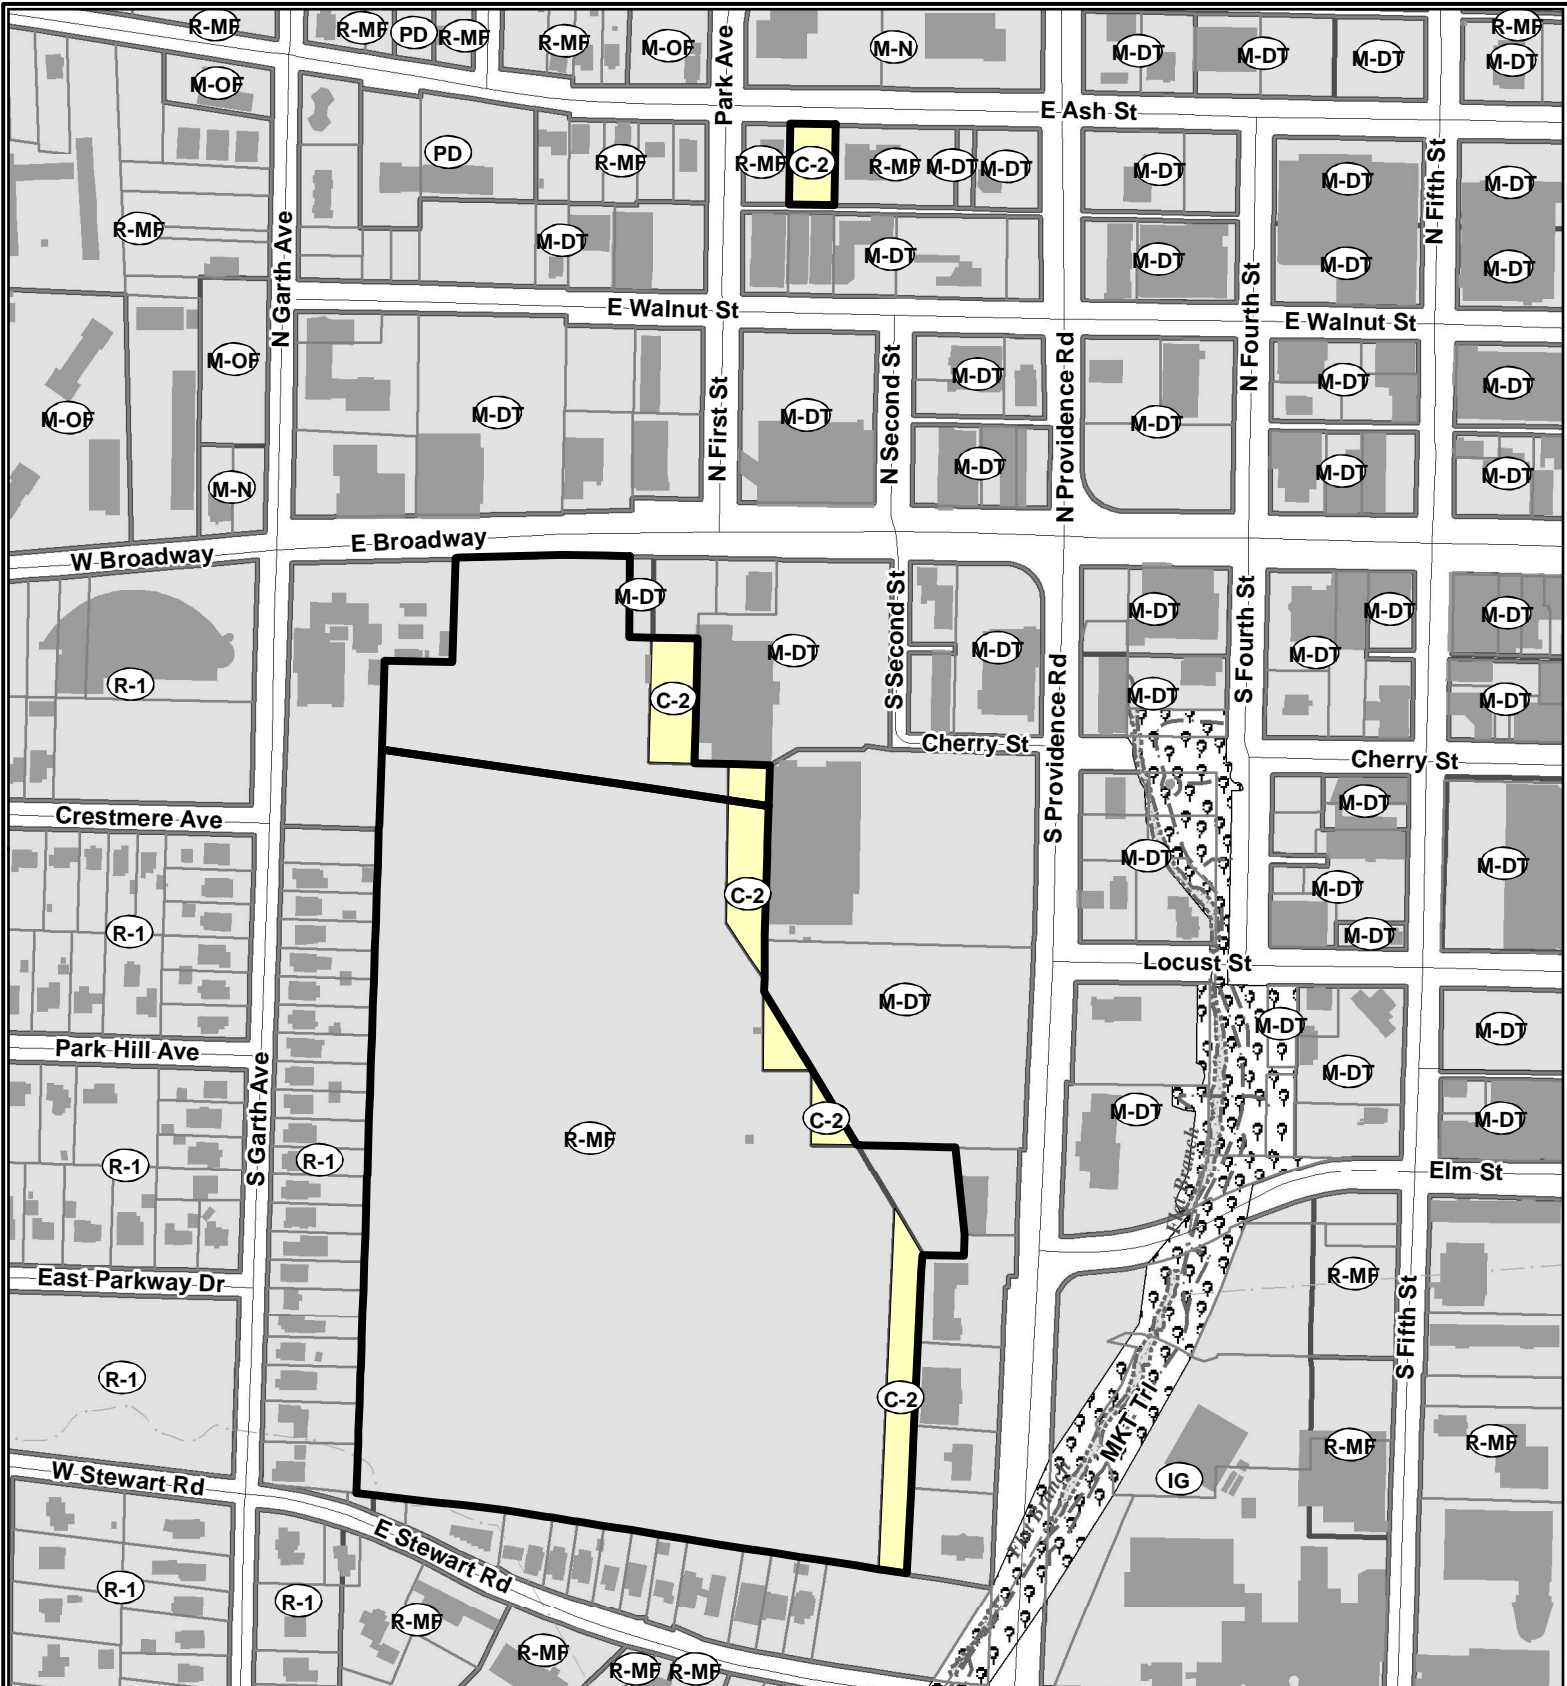

## C-2 Zoning Area 1

- C-2 Zoning Areas
- Parcels
- Stream
- City of Columbia Zoning
- Parks & Rec Trails
- Parks & Rec Areas

## C-2 Zoning Area 2

# C-2 Zoning Area 3

- C-2 Zoning Areas
- Parcels
- Stream
- Parks & Rec Trails
- City of Columbia Zoning
- Parks & Rec Areas

0      165      330      660  
  
 Feet

# C-2 Zoning Area 4

 C-2 Zoning Areas	 Stream	 City of Columbia Zoning
 Parcels	 Parks & Rec Trails	 Parks & Rec Areas

0      65      130      260  
  
 Feet