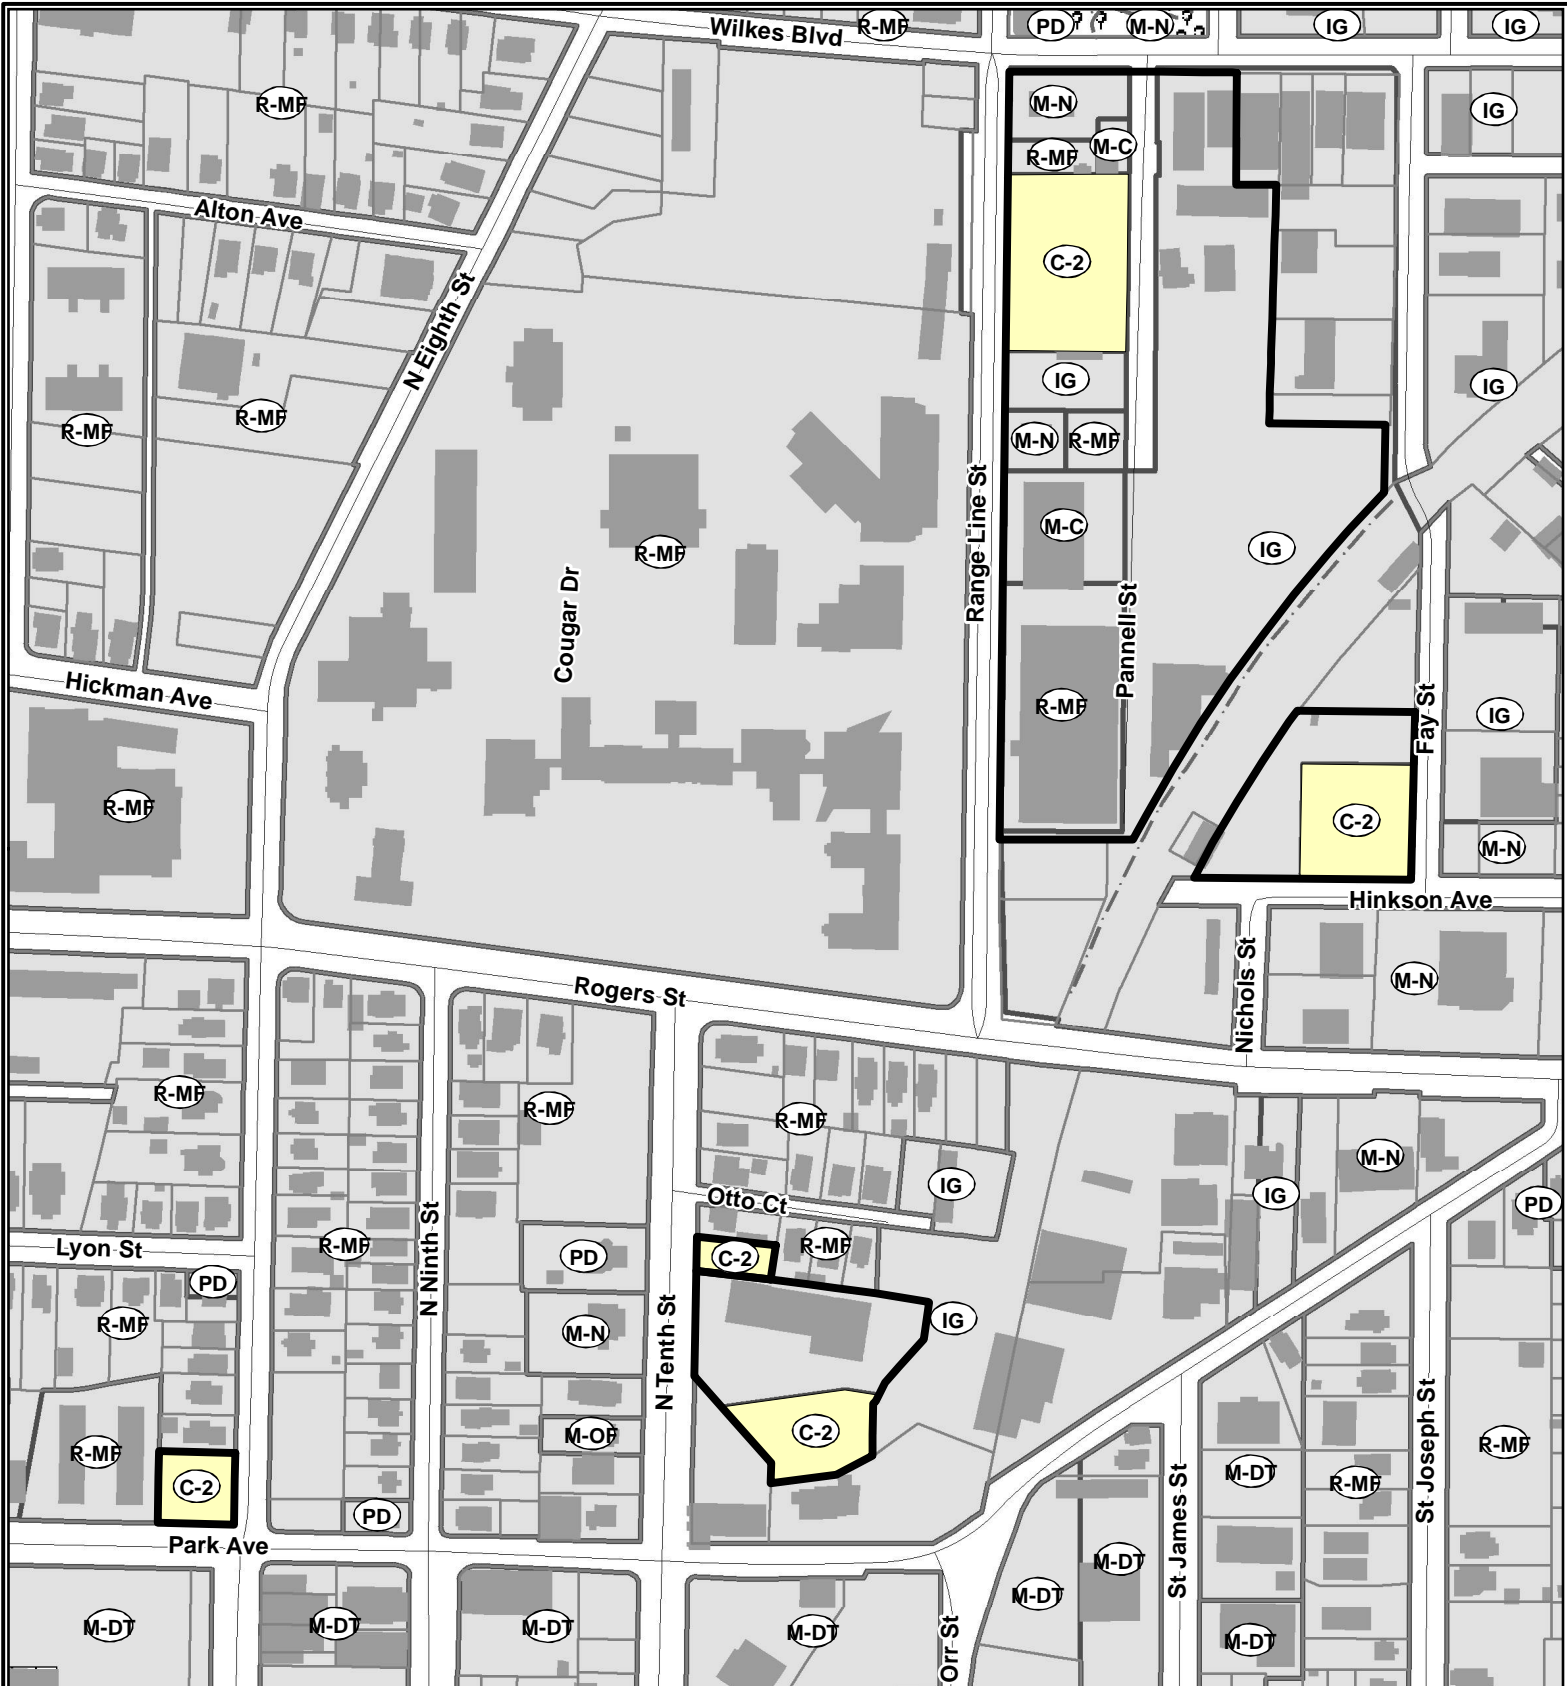

## C-2 Zoning Area 1

- C-2 Zoning Areas
- Parcels
- Stream
- City of Columbia Zoning
- Parks & Rec Trails
- Parks & Rec Areas

## C-2 Zoning Area 2

# C-2 Zoning Area 3

- C-2 Zoning Areas
- Parcels
- Stream
- Parks & Rec Trails
- City of Columbia Zoning
- Parks & Rec Areas

0      165      330      660  
  
 Feet

# C-2 Zoning Area 4

 C-2 Zoning Areas	 Stream	 City of Columbia Zoning
 Parcels	 Parks & Rec Trails	 Parks & Rec Areas

0      65      130      260  
  
 Feet