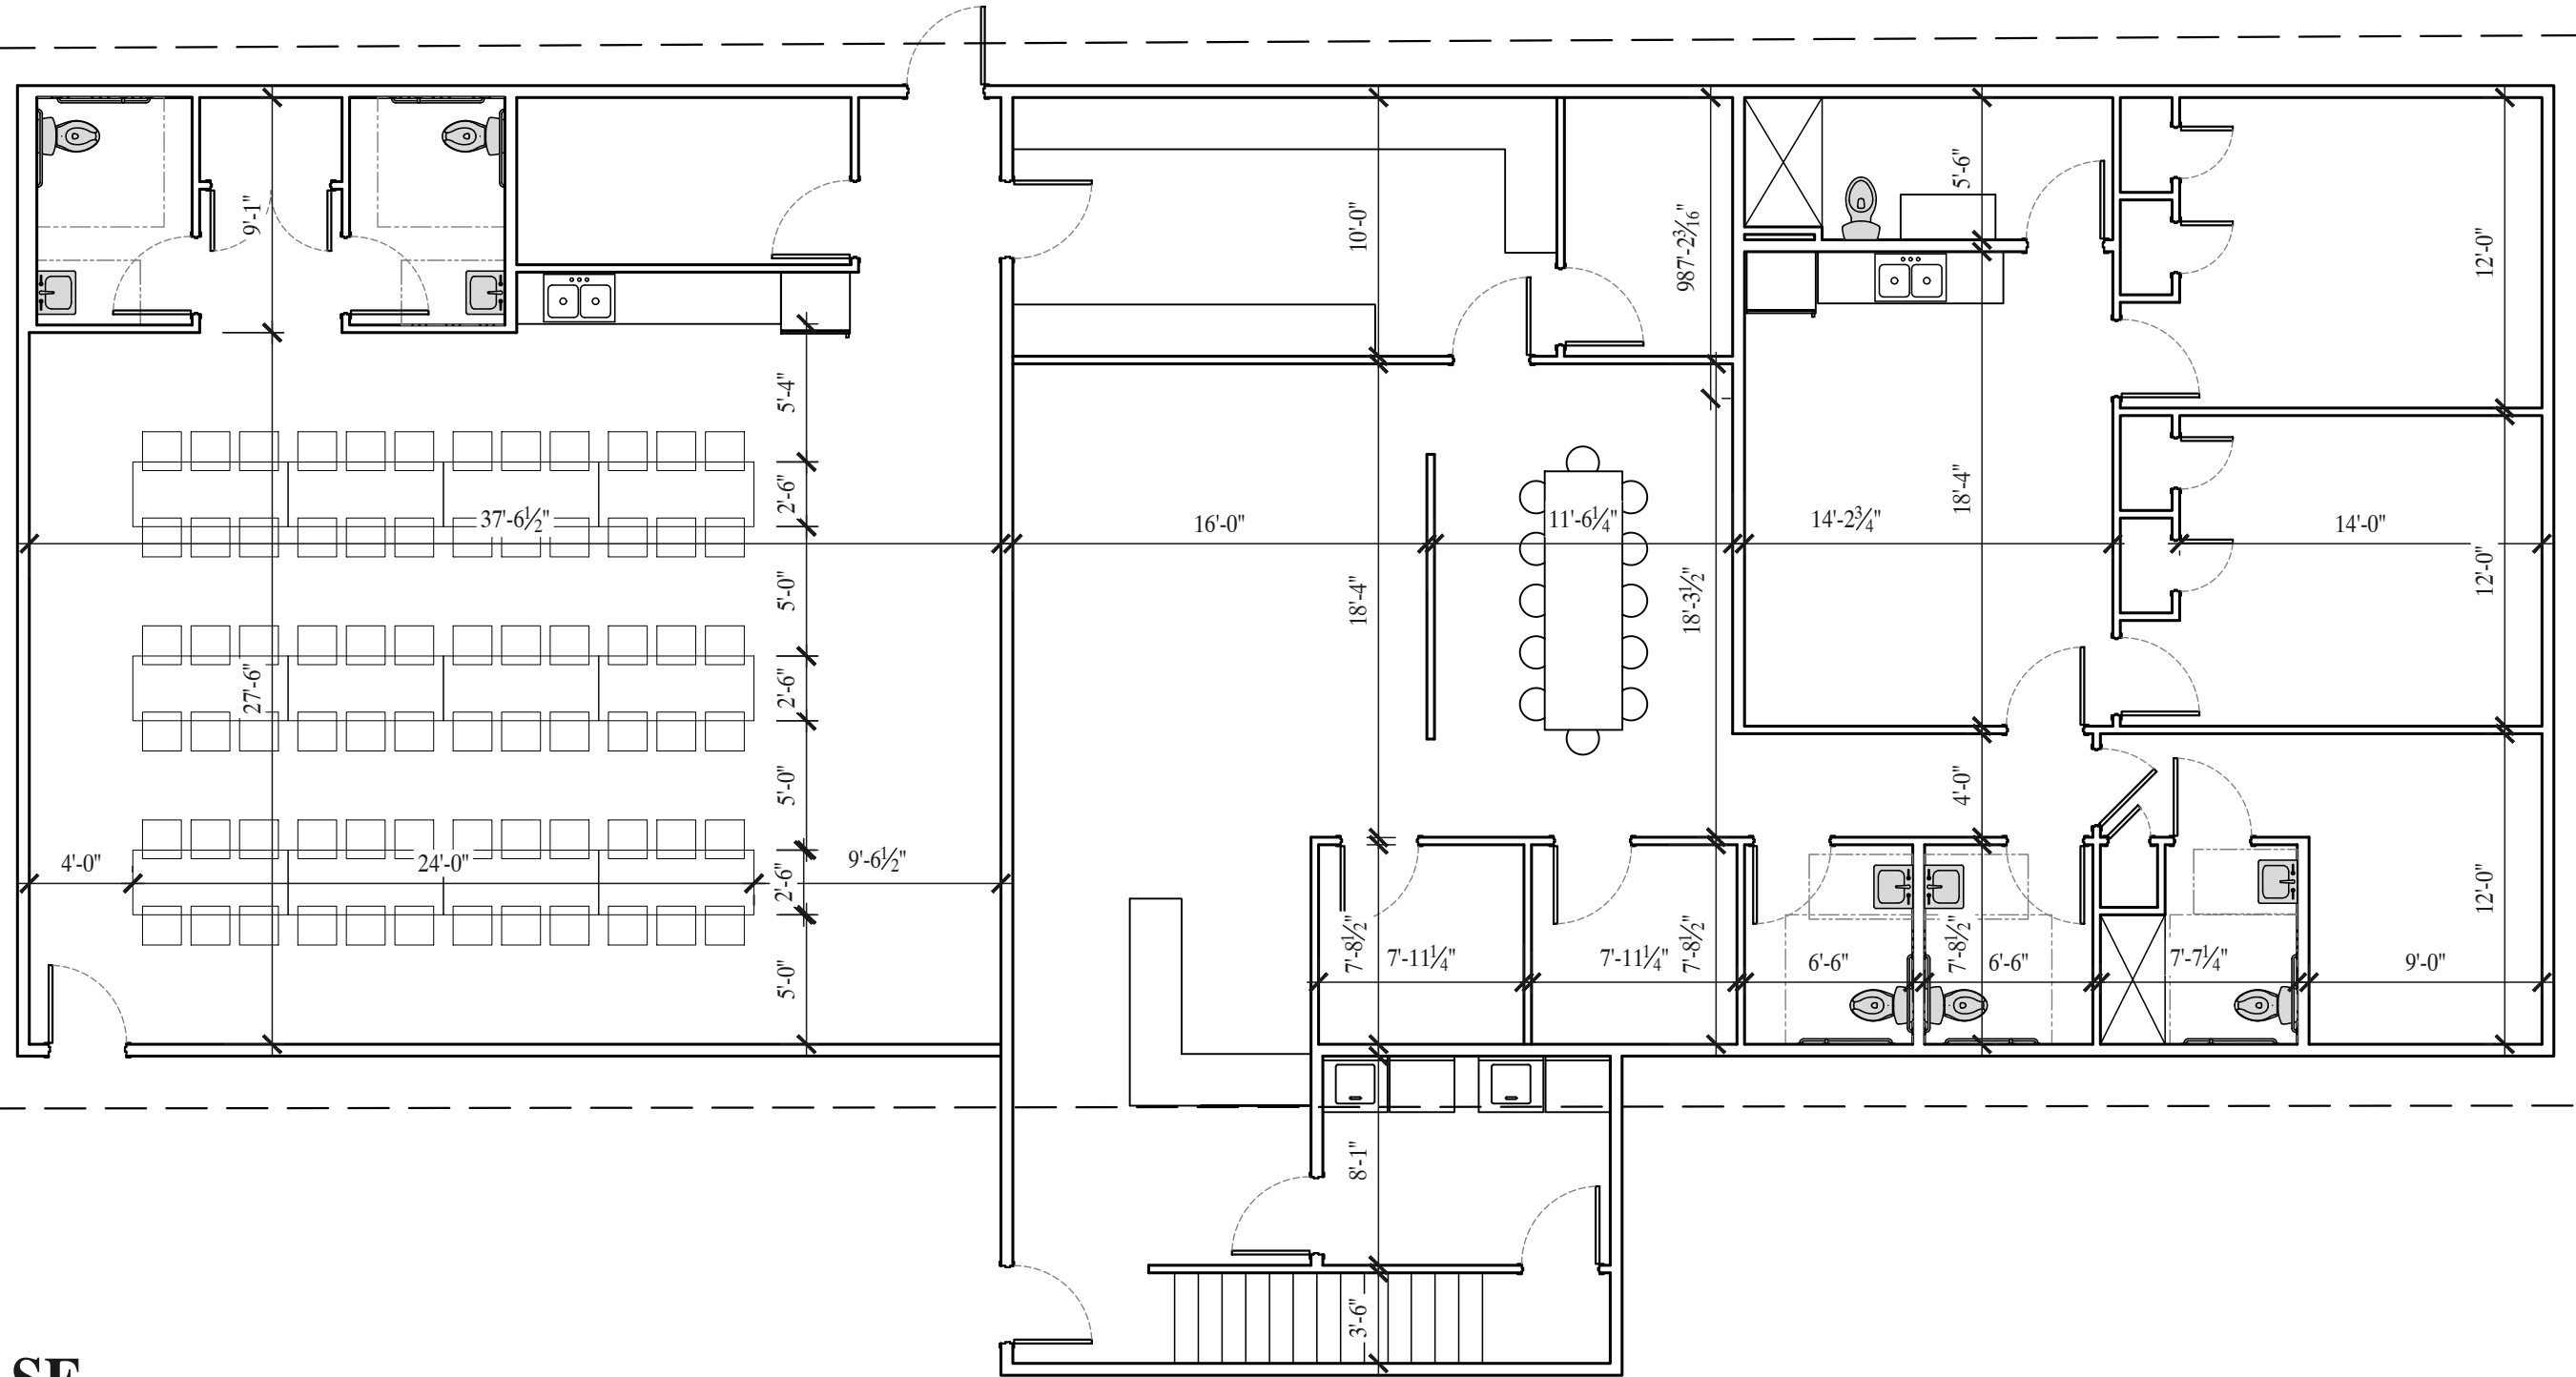

115

Eastwo

28'-3"

1'-6<sup>5</sup>/<sub>8</sub>"

6'-0"

78'-0"

8'-3"

25'-0"

37'-8"

75'

71 SF

2'-0"

160'

25'-0"

9'-1"

Sylvan Ln

Sylvan Ln

50'

169.1

**3,971 SF**

**2,506 SF**