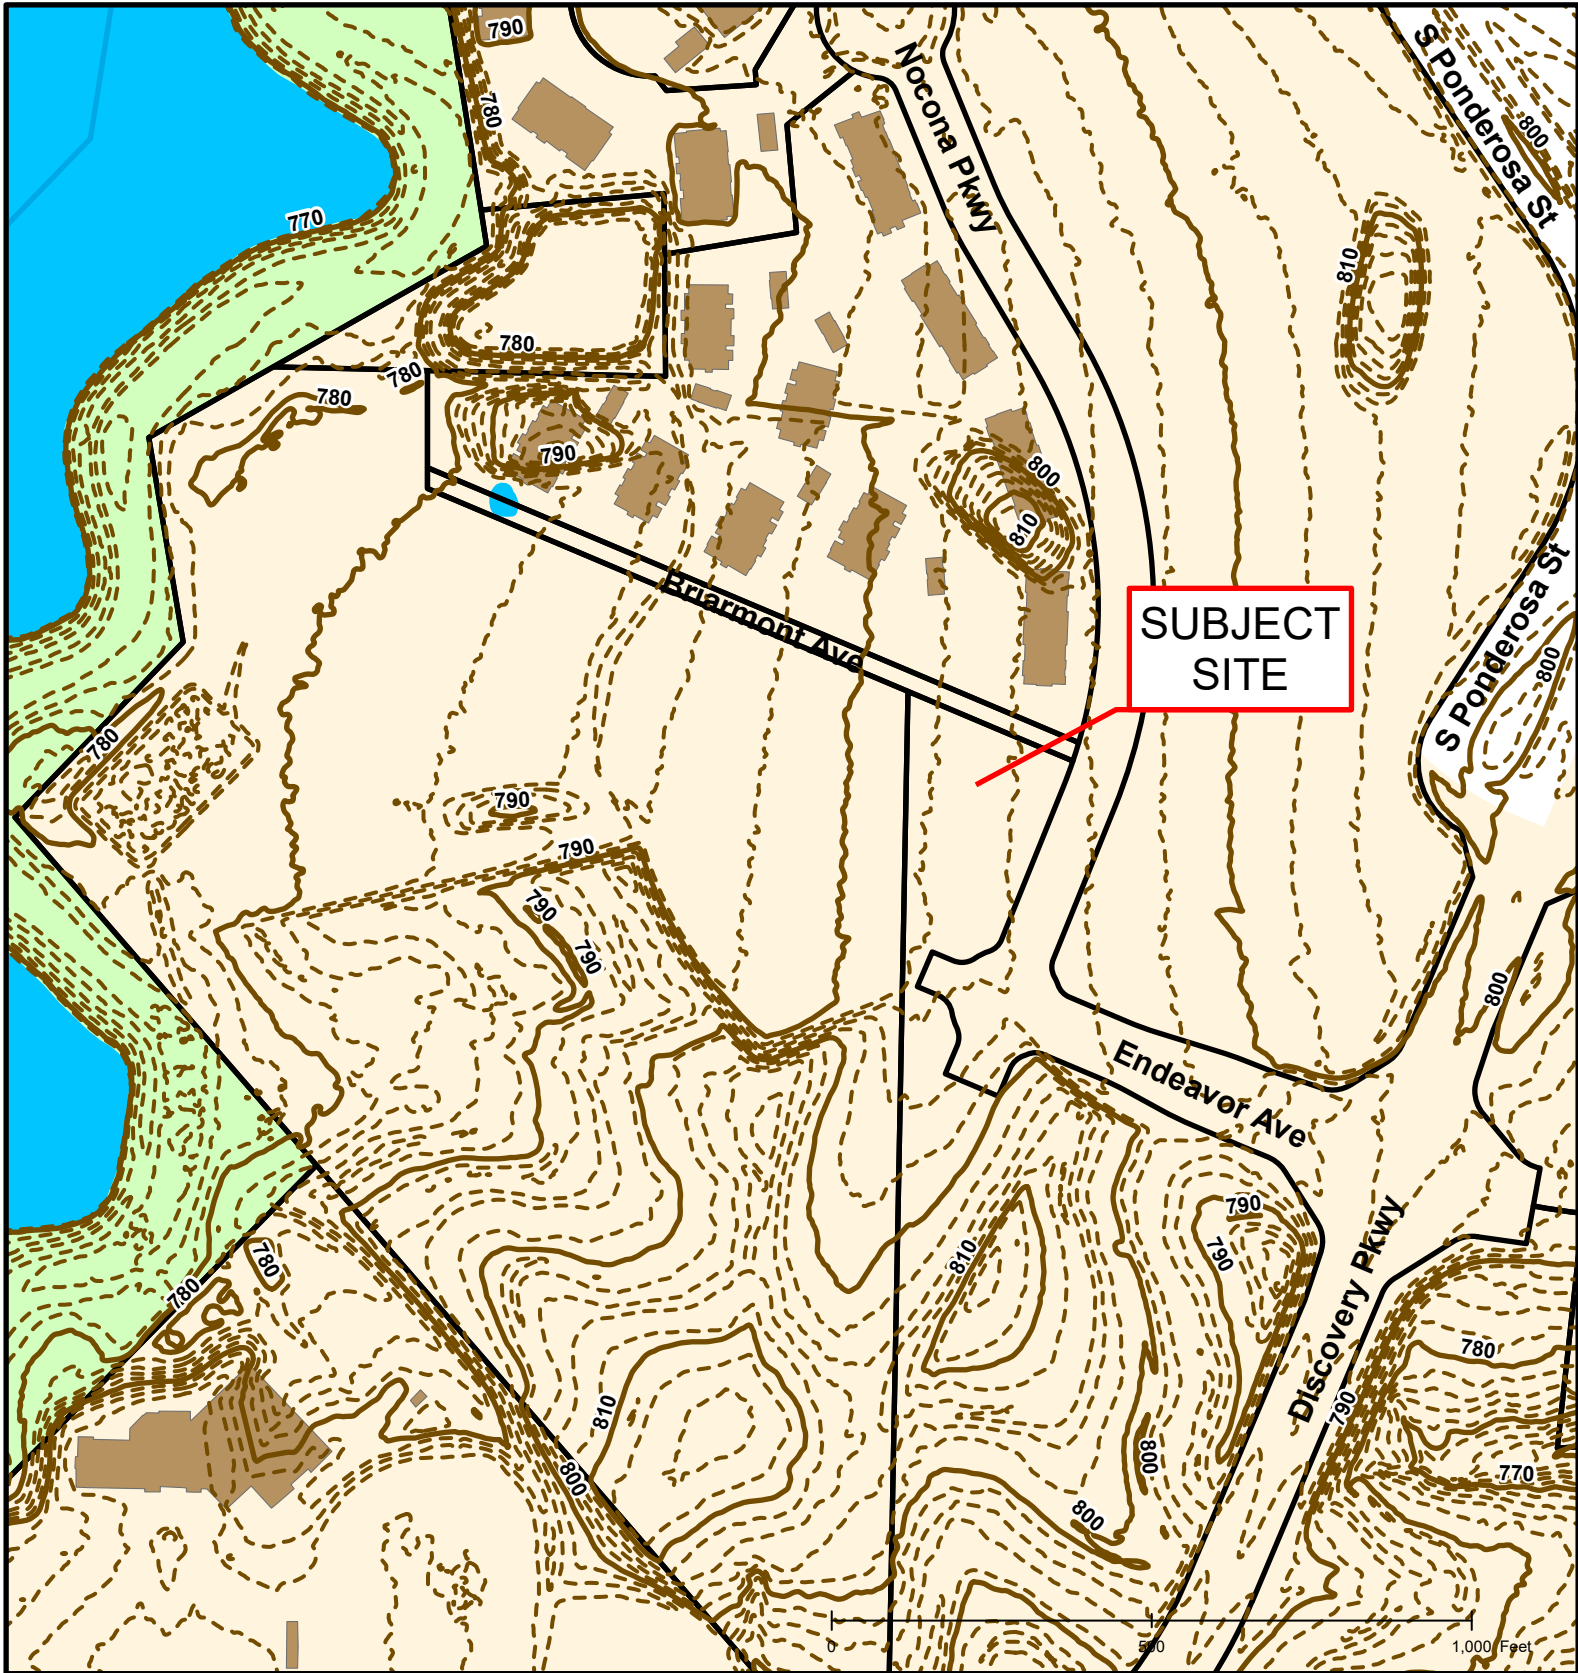

#47-2020: Discovery Park Plat 5 Final Plat

#47-2020: Discovery Park Plat 5 Final Plat

#47-2020: Discovery Park Plat 5 Final Plat

Created by The City of Columbia - Community Development Department

Parcel Data Source: Boone County Assessor

2017 Imagery: Boone County Assessor's Office

Hillshade Data: Boone County GIS