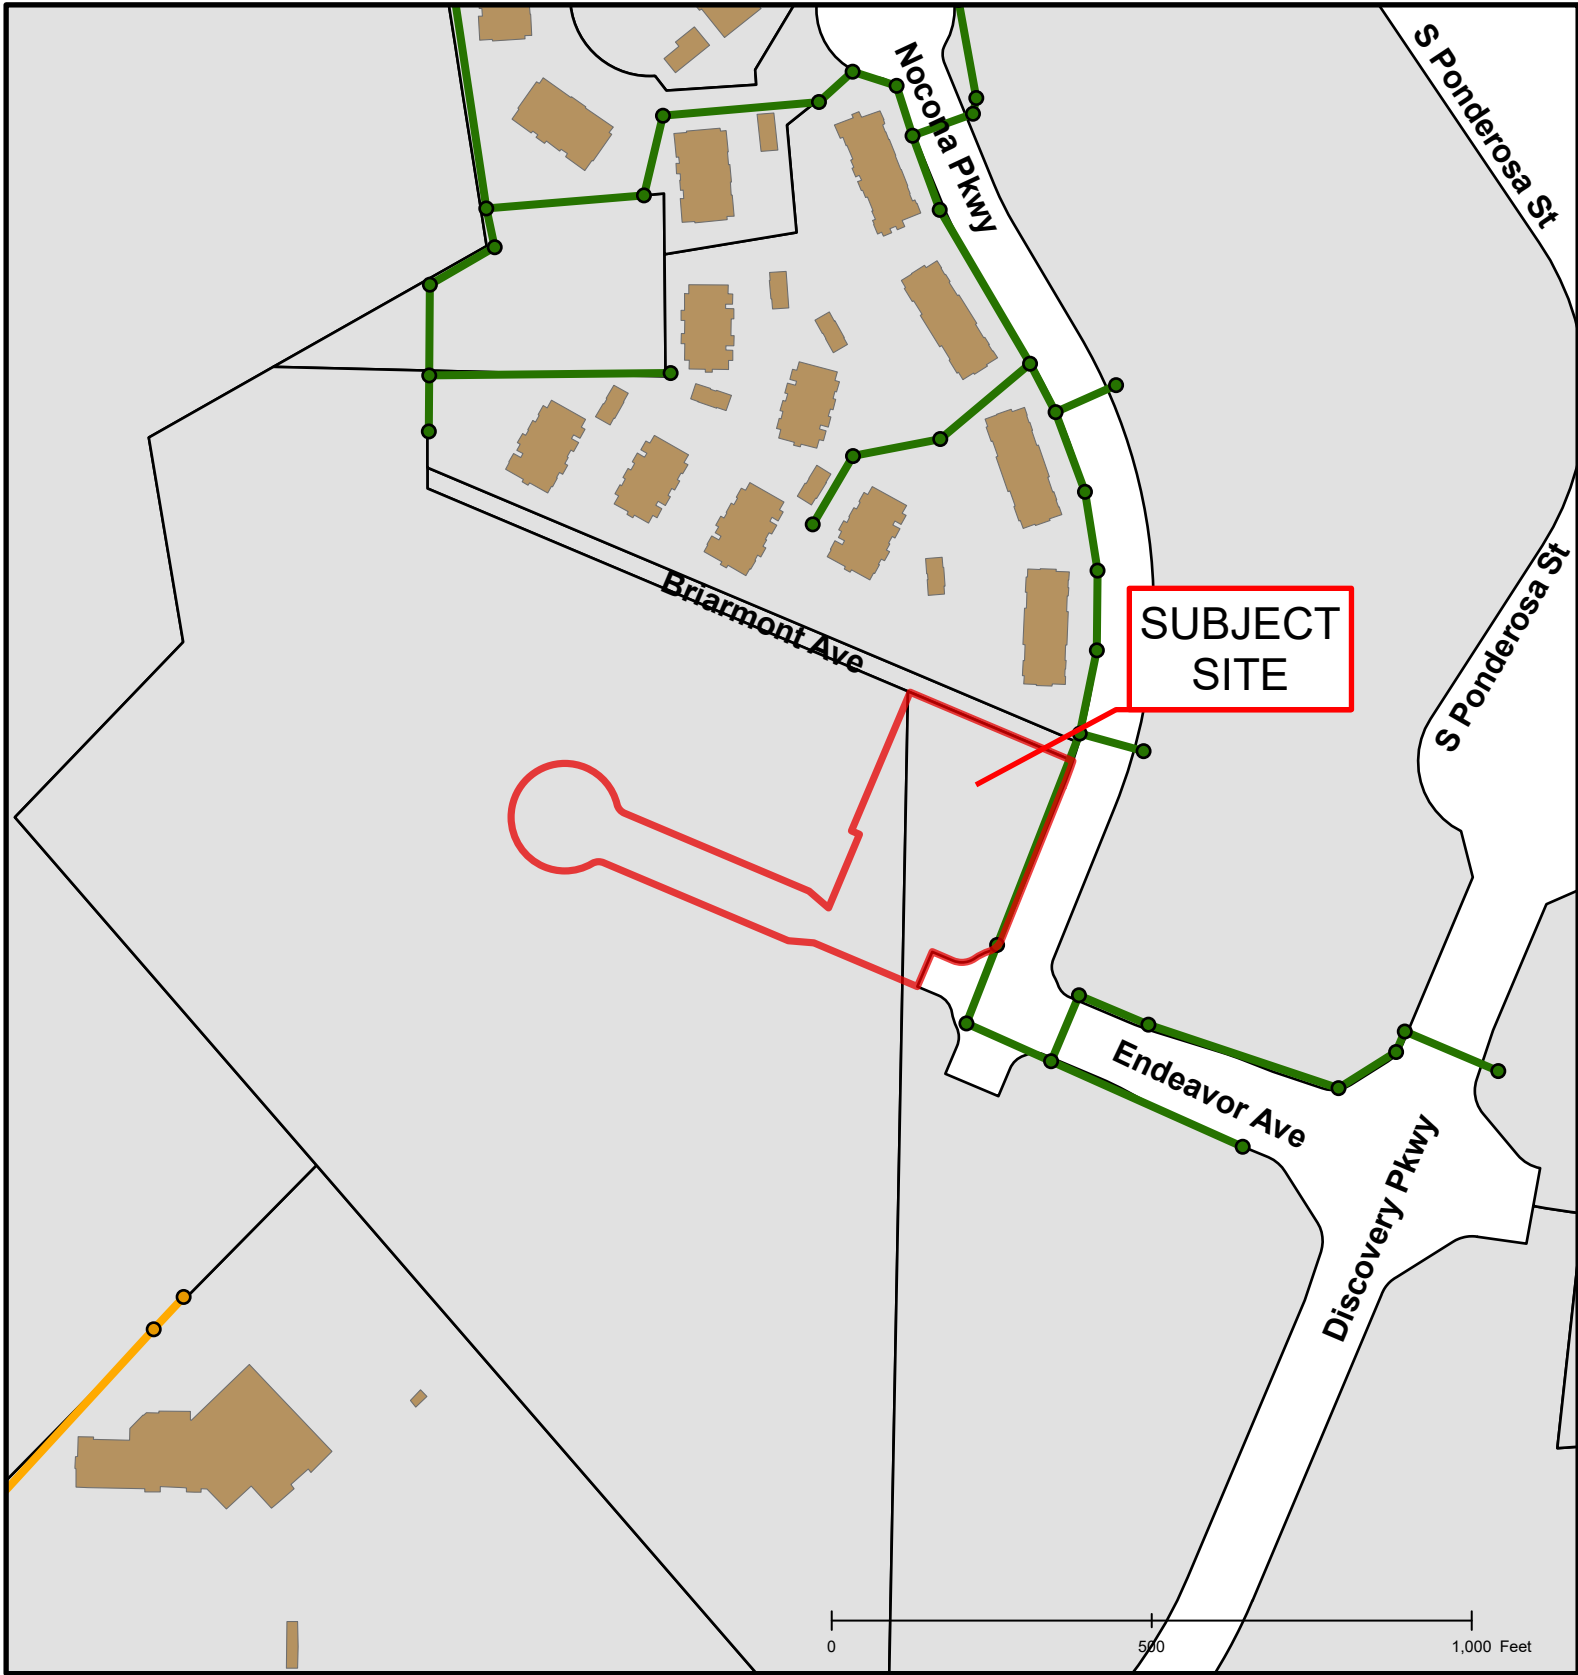

#47-2020: Discovery Park Plat 5 Final Plat

#47-2020: Discovery Park Plat 5 Final Plat

#47-2020: Discovery Park Plat 5 Final Plat

Created by The City of Columbia - Community Development Department

Parcel Data Source: Boone County Assessor

2017 Imagery: Boone County Assessor's Office

Hillshade Data: Boone County GIS