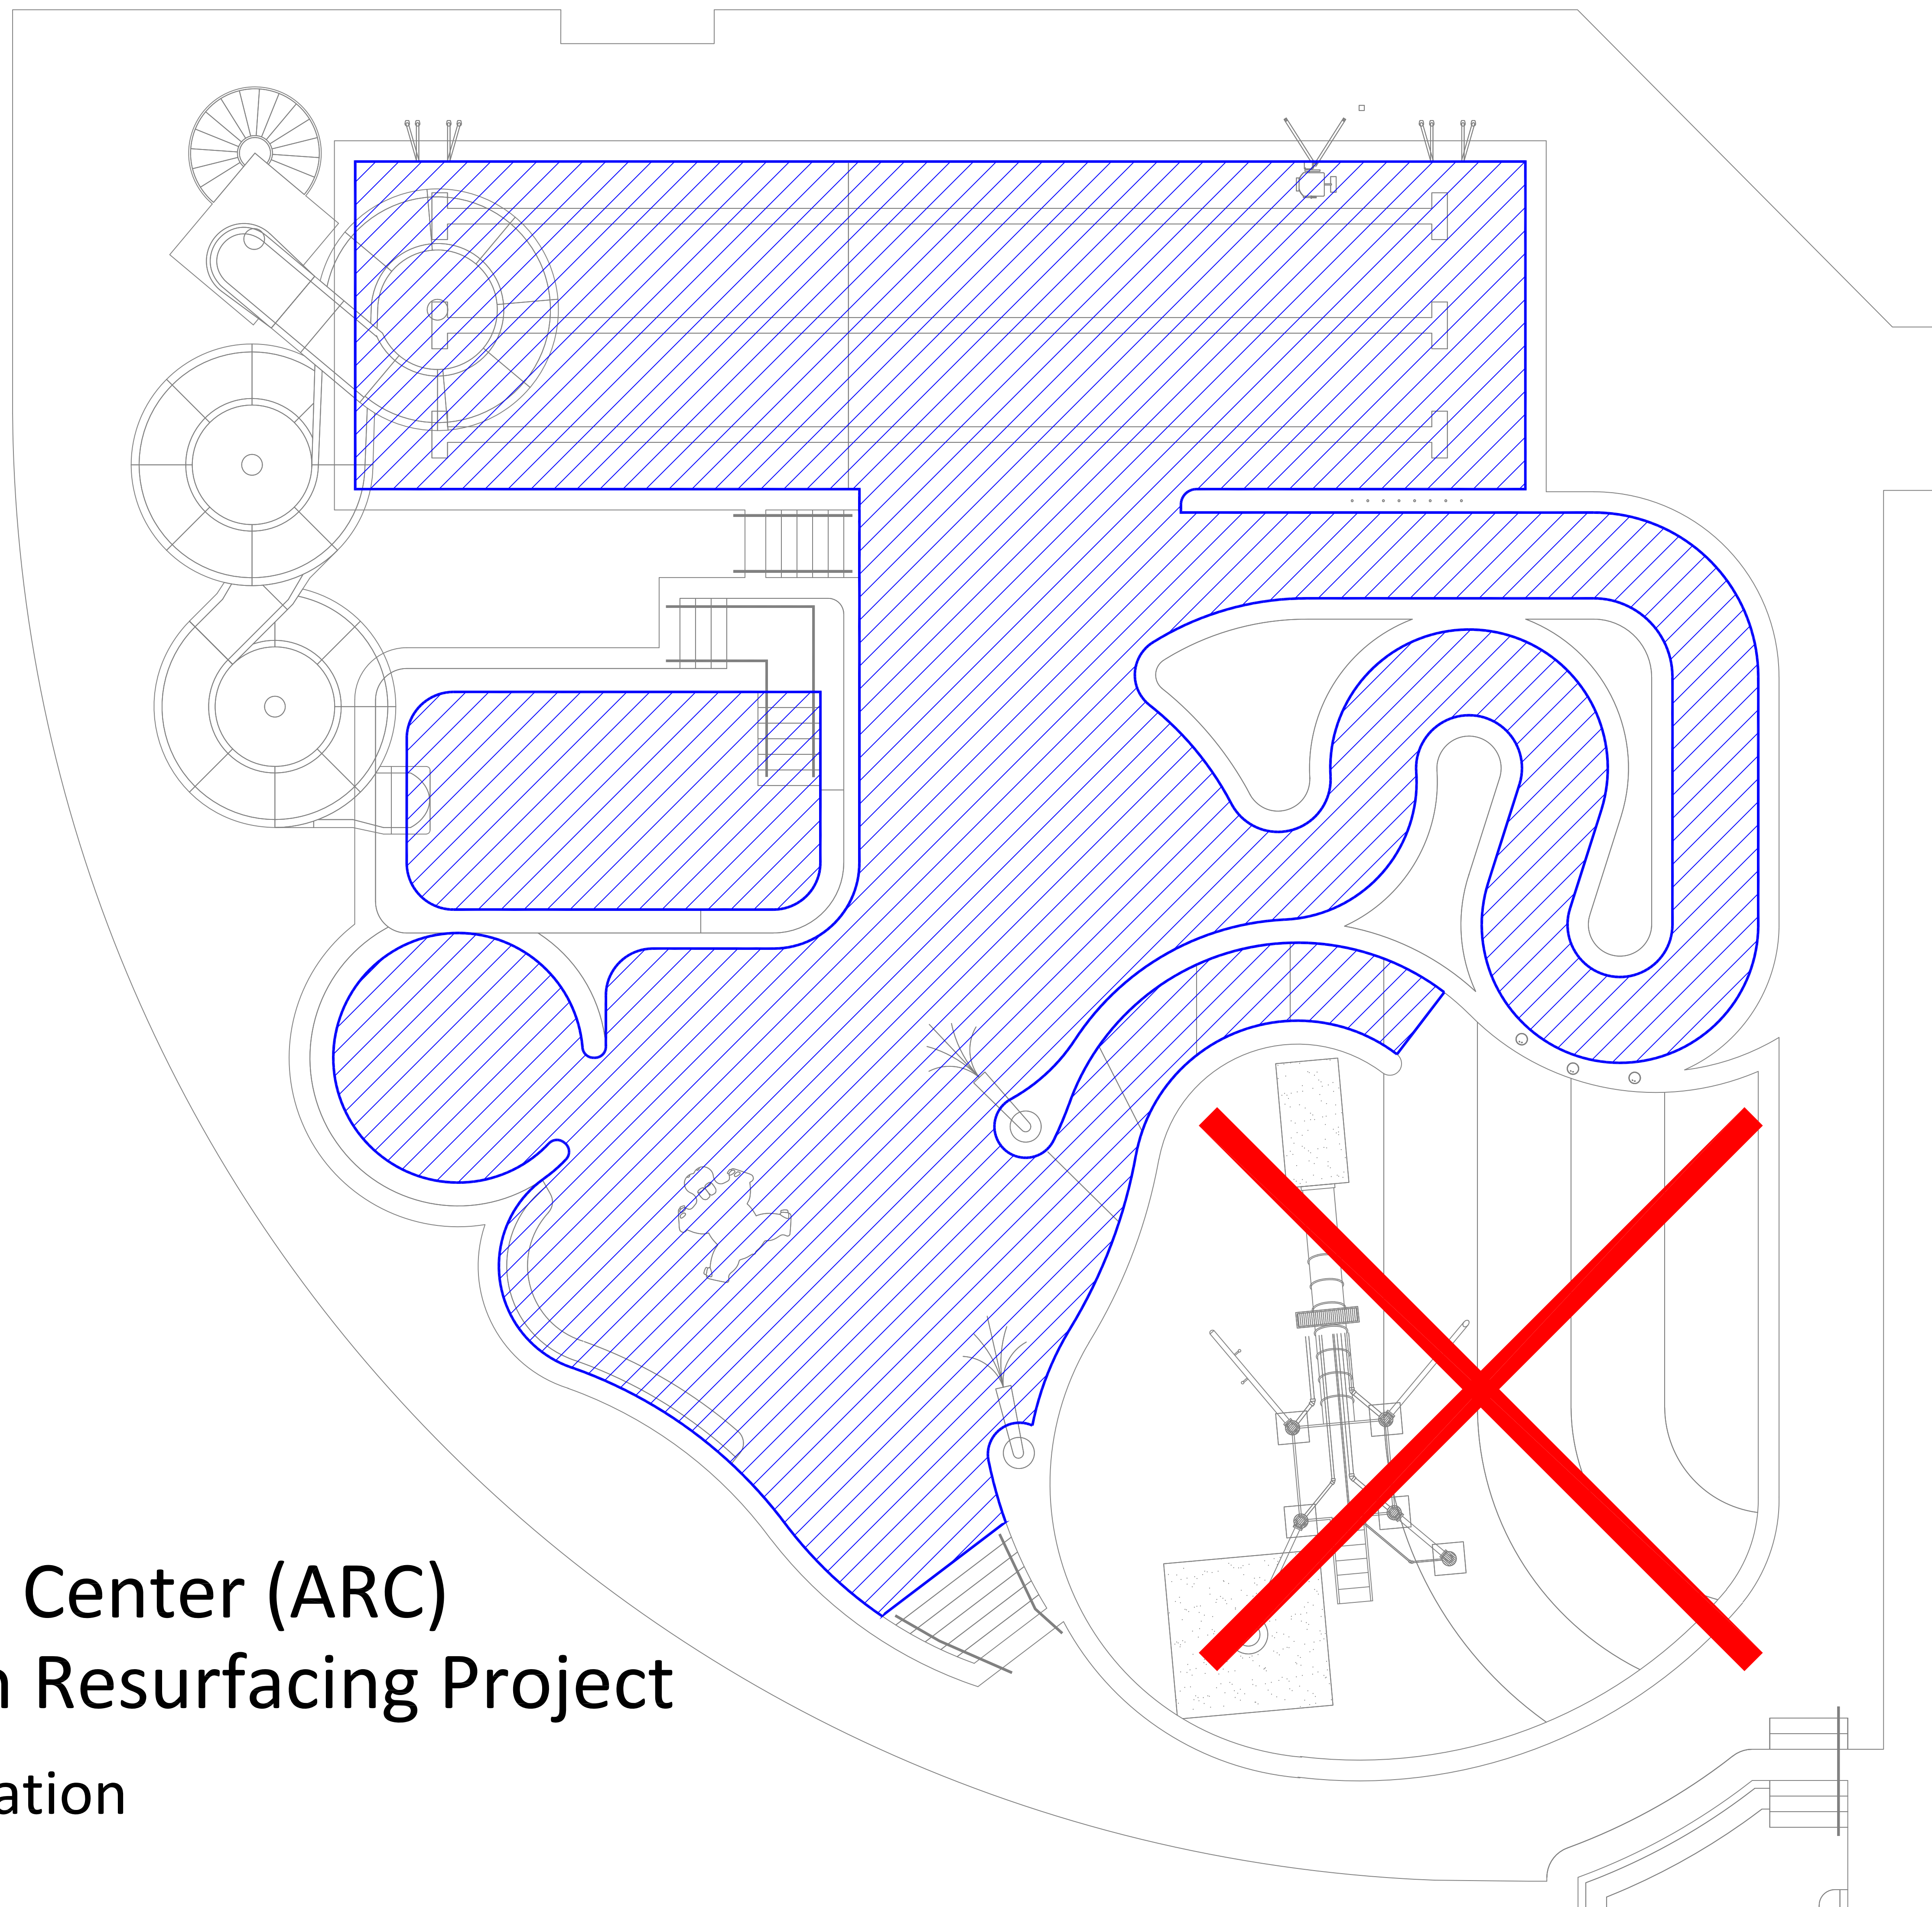

4713 +/- sf  
Shaded Area

# Activity & Recreation Center (ARC) Pool Shell Pebbletech Resurfacing Project

Columbia Parks and Recreation  
September 20, 2021