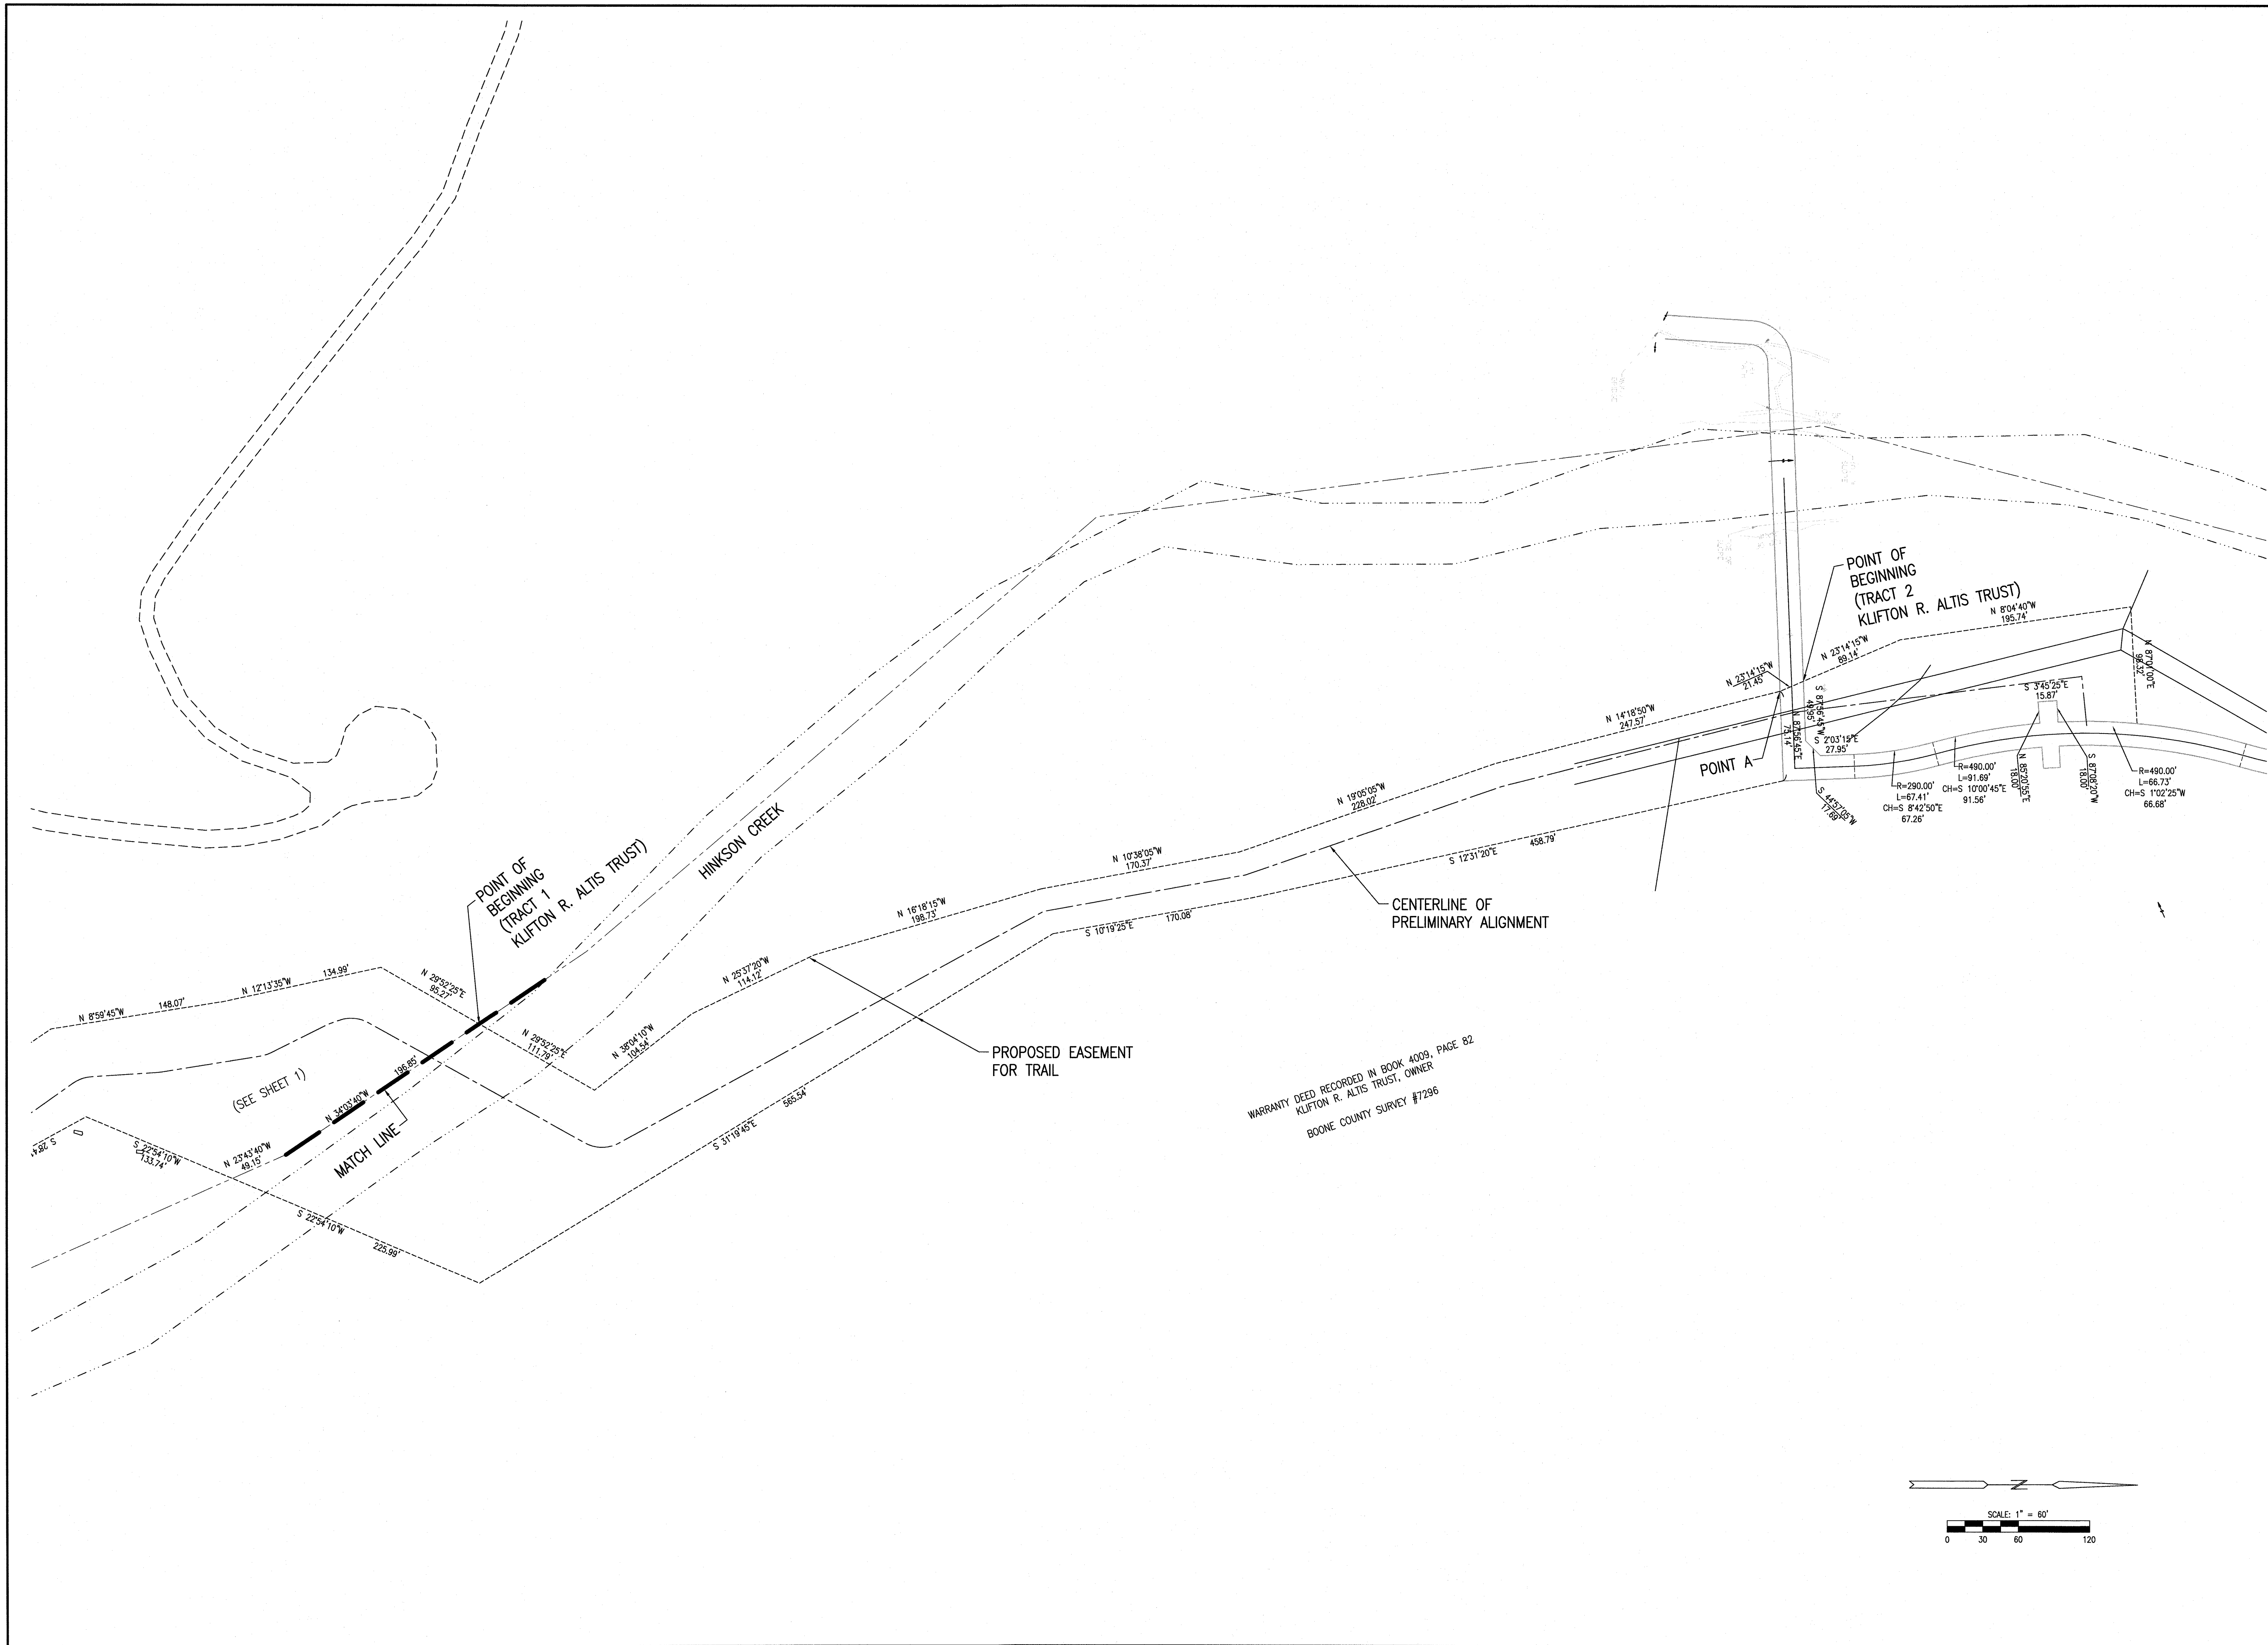

ALLSTATE CONSULTANTS

HINKSON CREEK TRAIL
STADIUM BLVD. TO BLUFF BLVD.
KLIFTON R. ALTIS TRUST
COLUMBIA, MO

DATE
6-5-2017

REVISED:

JOB NUMBER
16043.01
SCALE
AS SHOWN

SHEET

2