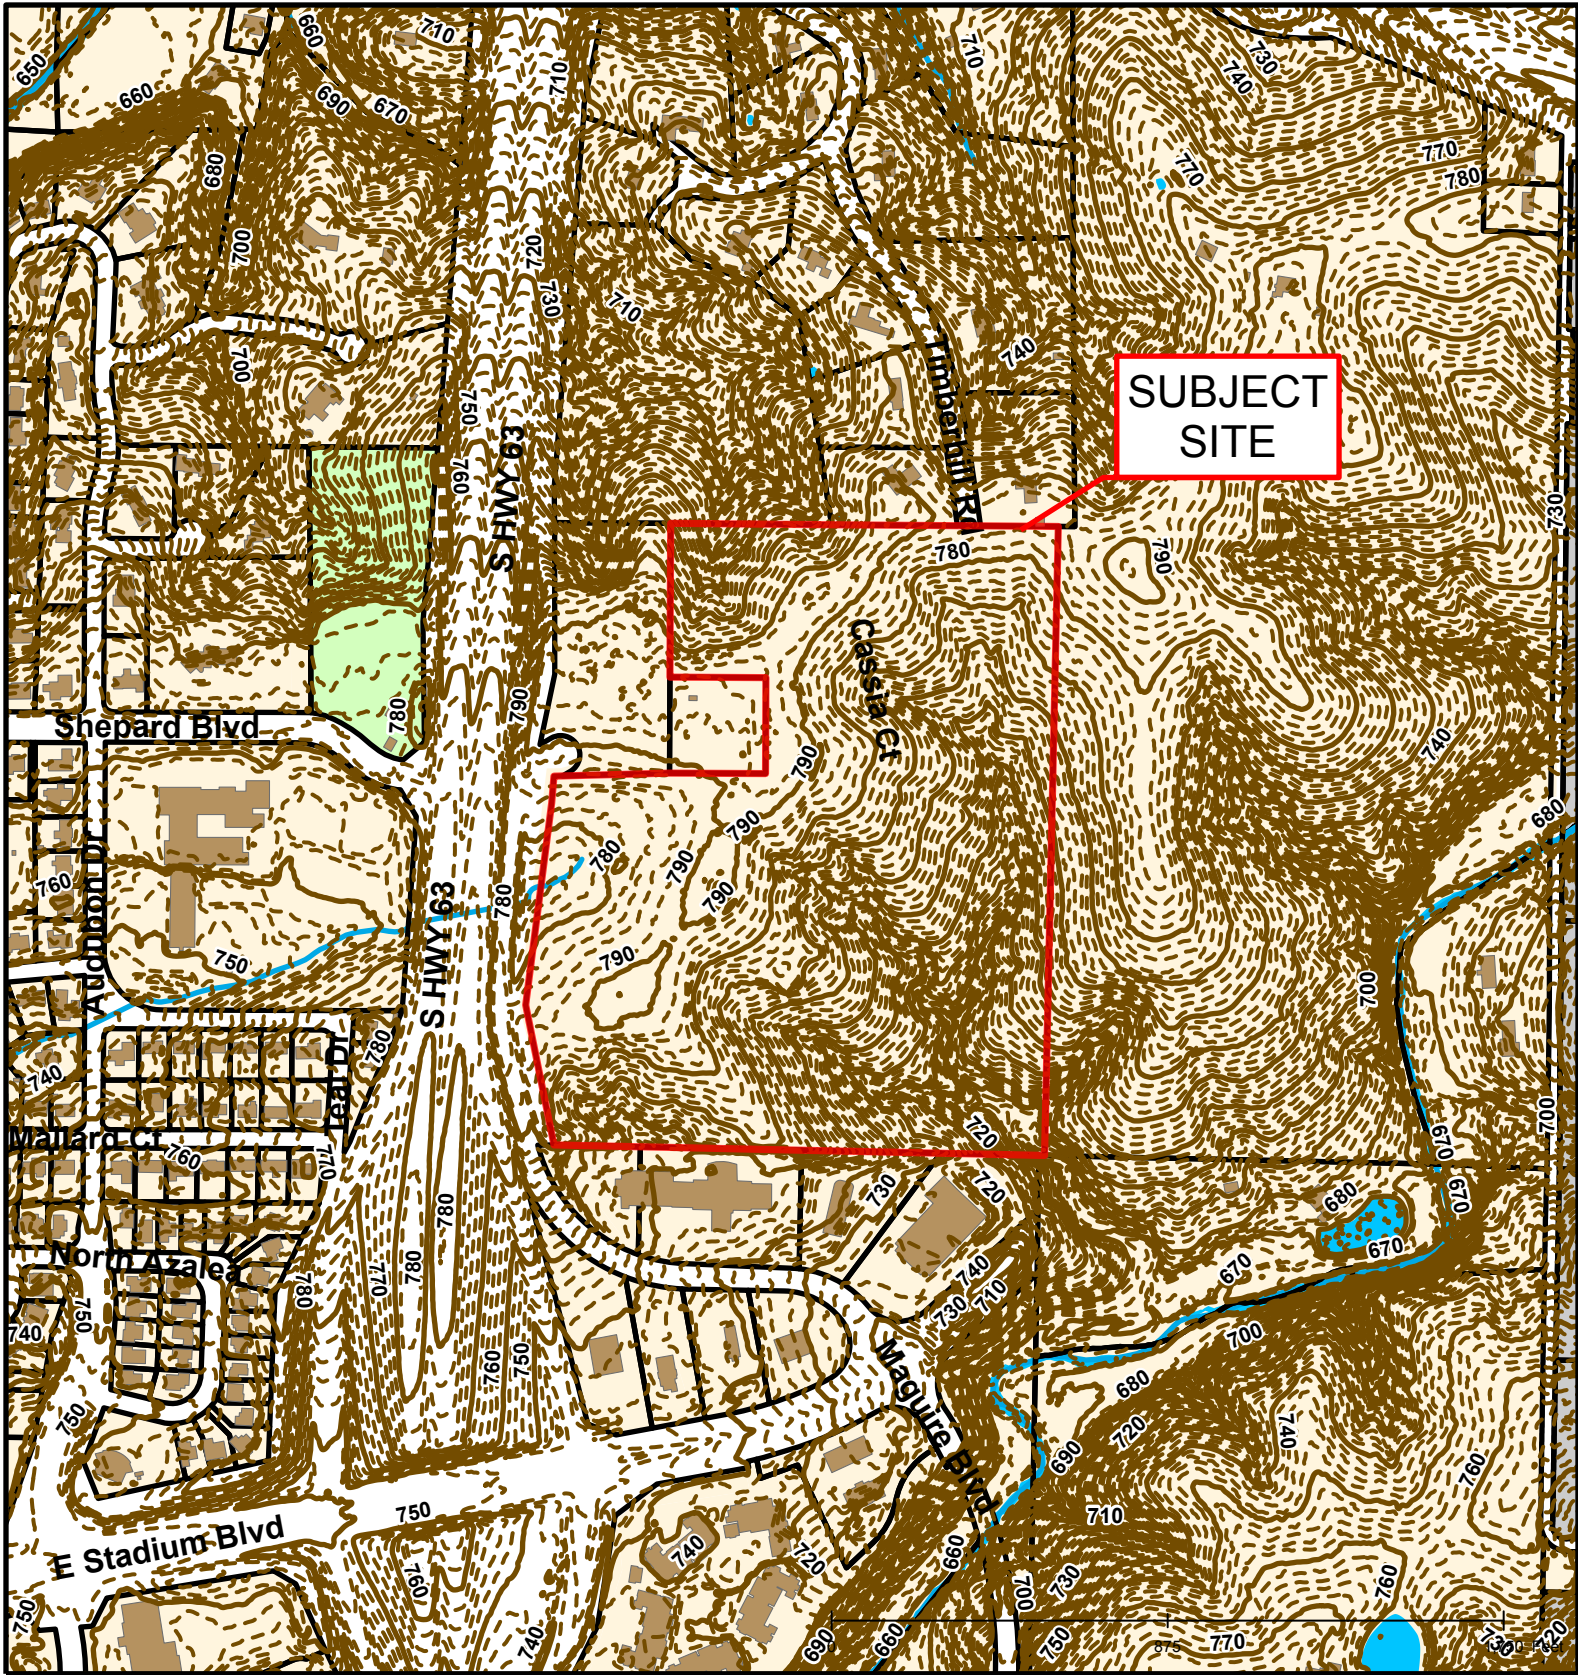

#17-134: Kelly Farms Final Plat

	Roads		Boone County Zoning
	City Zoning		Columbia City Limit
	Parcels		CityViewparcels

Created by The City of Columbia - Community Development Department

Parcel Data Source: Boone County Assessor

2015 Imagery: Boone County Assessor's Office

Hillshade Data: Boone County GIS Office

#17-134: Kelly Farms Final Plat

Created by The City of Columbia - Community Development Department

Parcel Data Source: Boone County Assessor

2015 Imagery: Boone County Assessor's Office

Hillshade Data: Boone County GIS Office

#17-134: Kelly Farms Final Plat