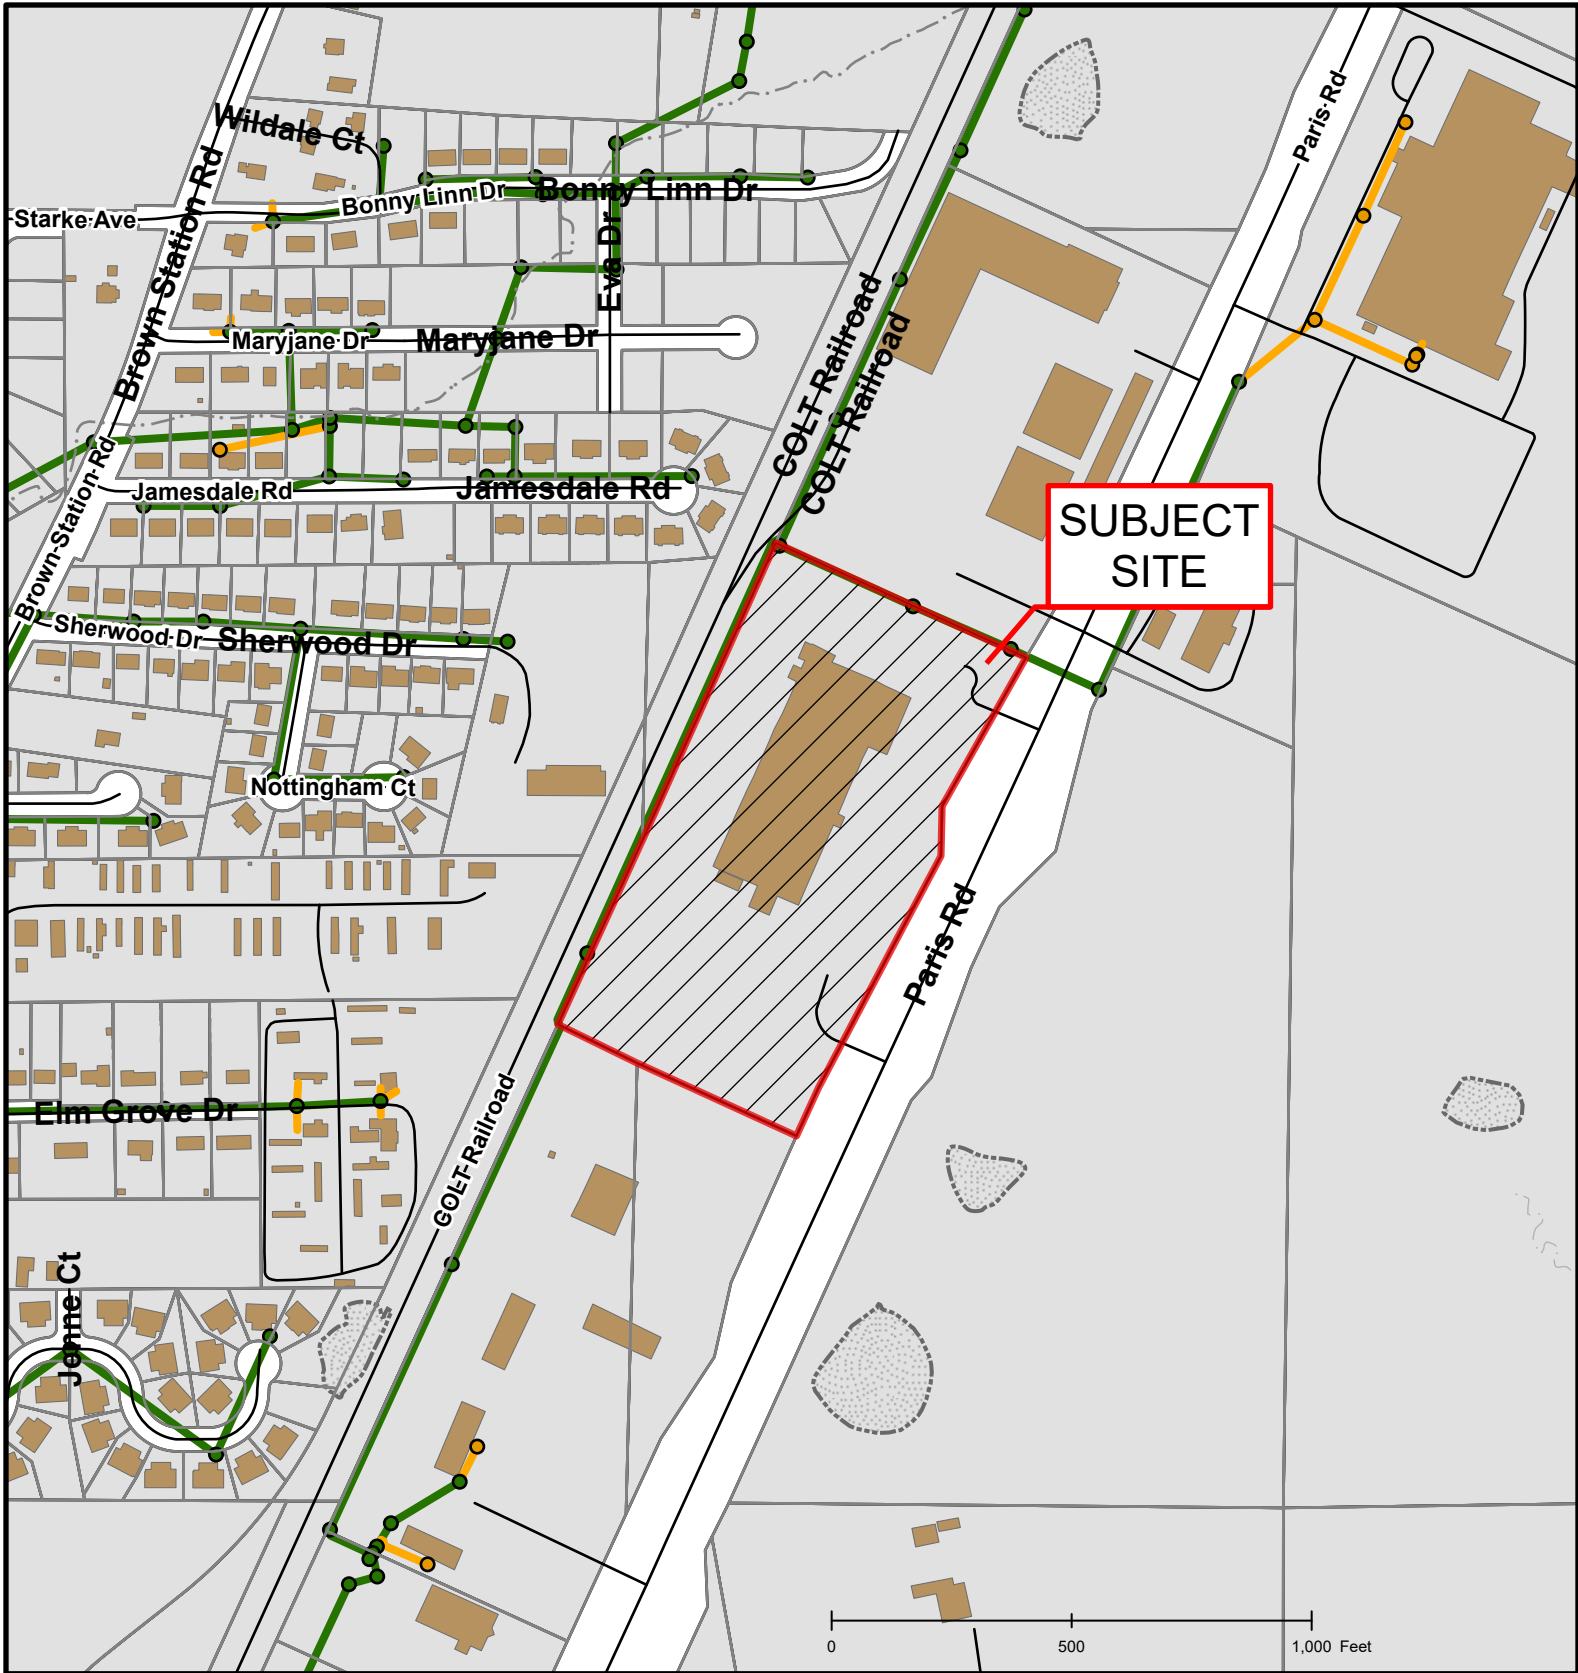

SUBJECT SITE

#89-2019: Paris Road Park Plat No. 1 Easement Vacation and Dedication