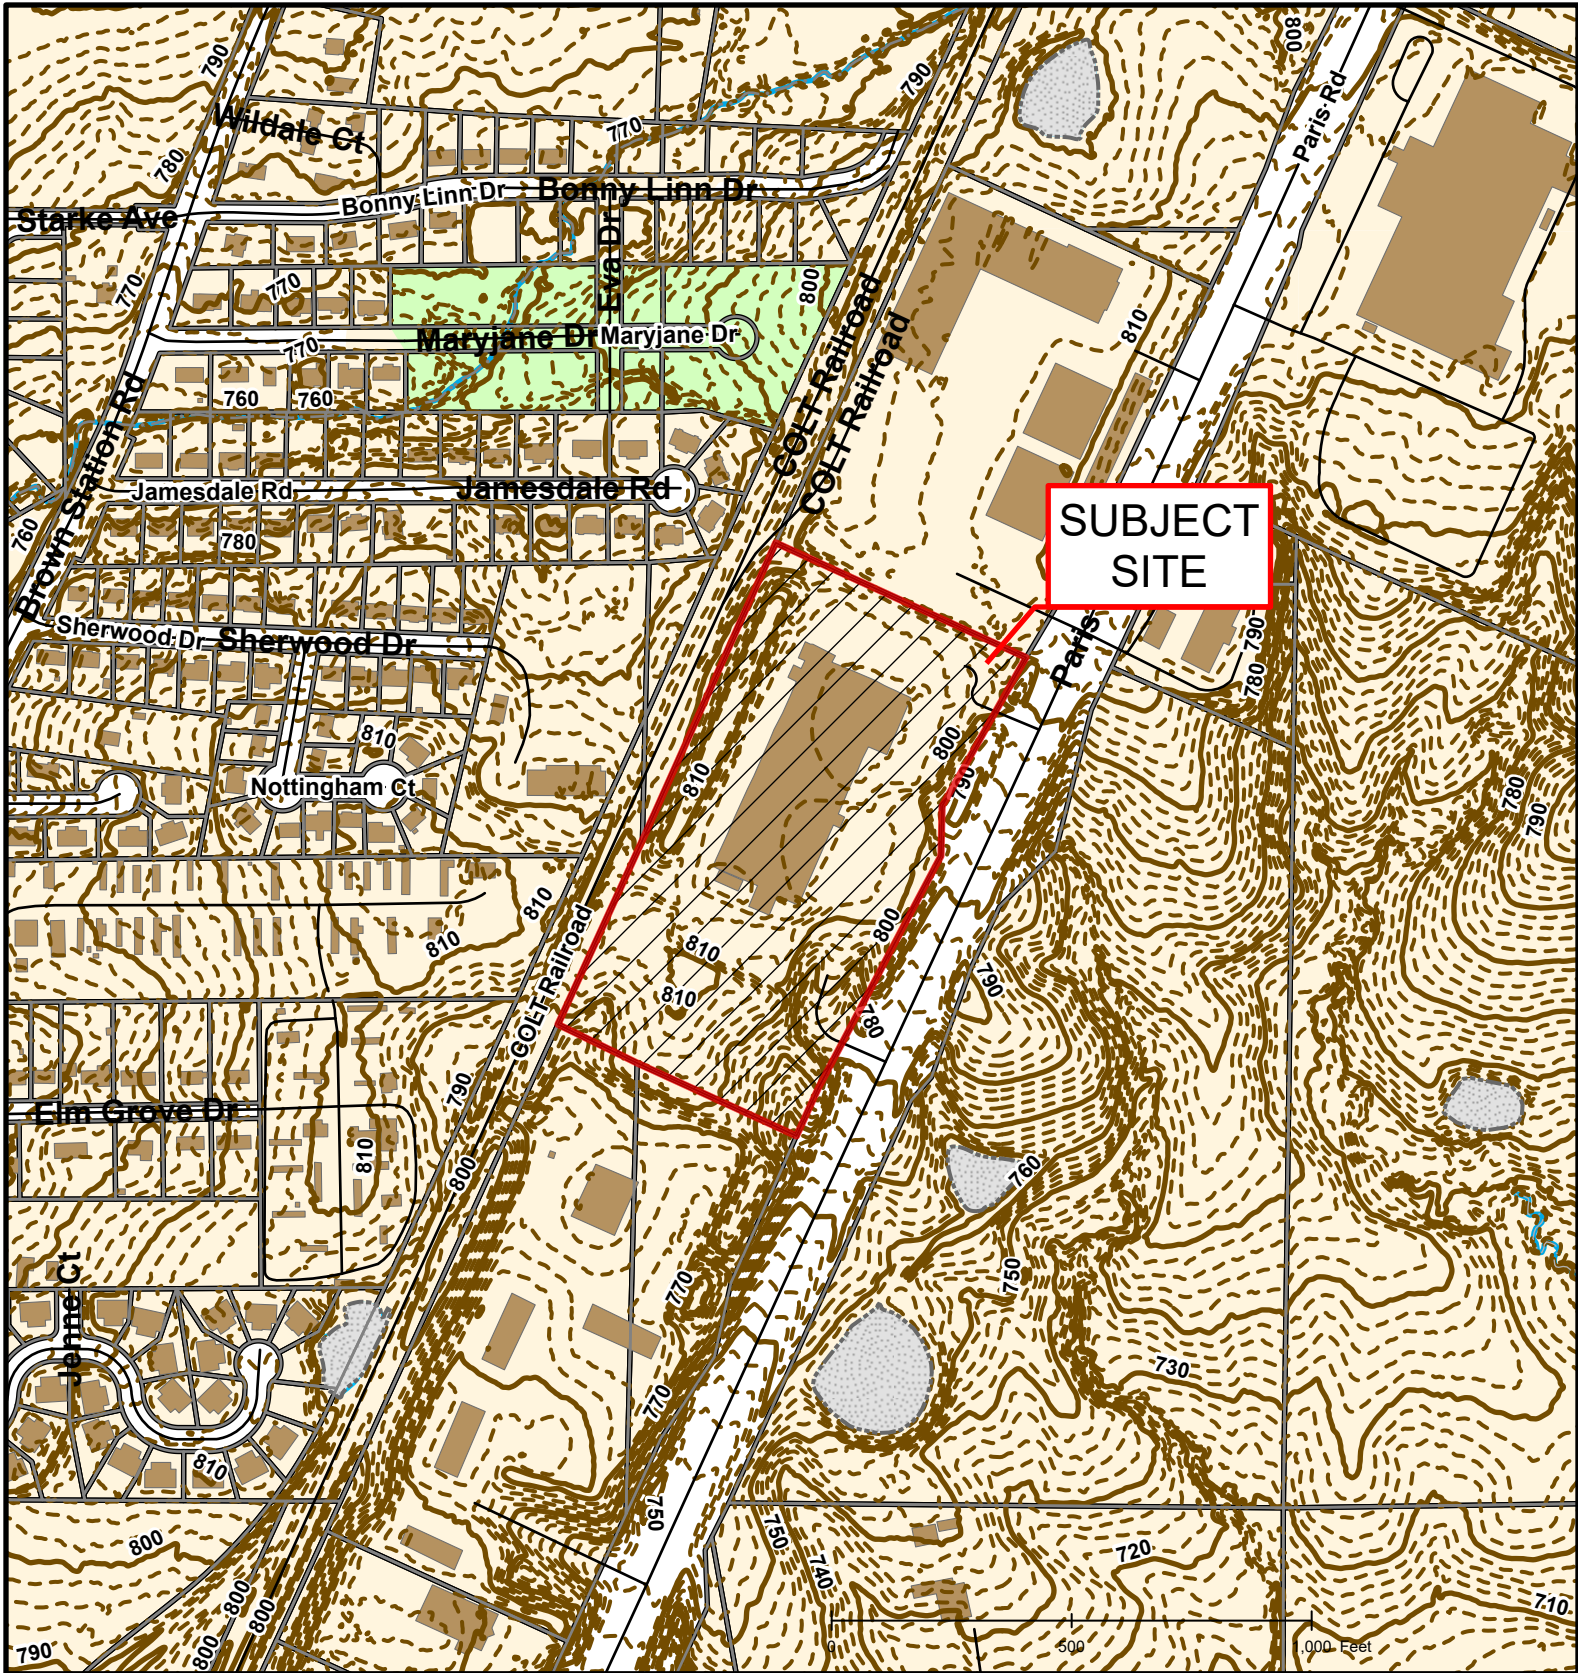

# #89-2019: Paris Road Park Plat No. 1 Easement Vacation and Dedication

Parcels	Columbia City Limit	Parcels
Body of Water	City Zoning	Columbia City Limit
Streams		

Created by The City of Columbia - Community Development Department

Parcel Data Source: Boone County Assessor

2017 Imagery: Boone County Assessor's Office

Hillshade Data: Boone County GIS

# #89-2019: Paris Road Park Plat No. 1 Easement Vacation and Dedication

Created by The City of Columbia - Community Development Department

Parcel Data Source: Boone County Assessor

2017 Imagery: Boone County Assessor's Office

## #89-2019: Paris Road Park Plat No. 1 Easement Vacation and Dedication