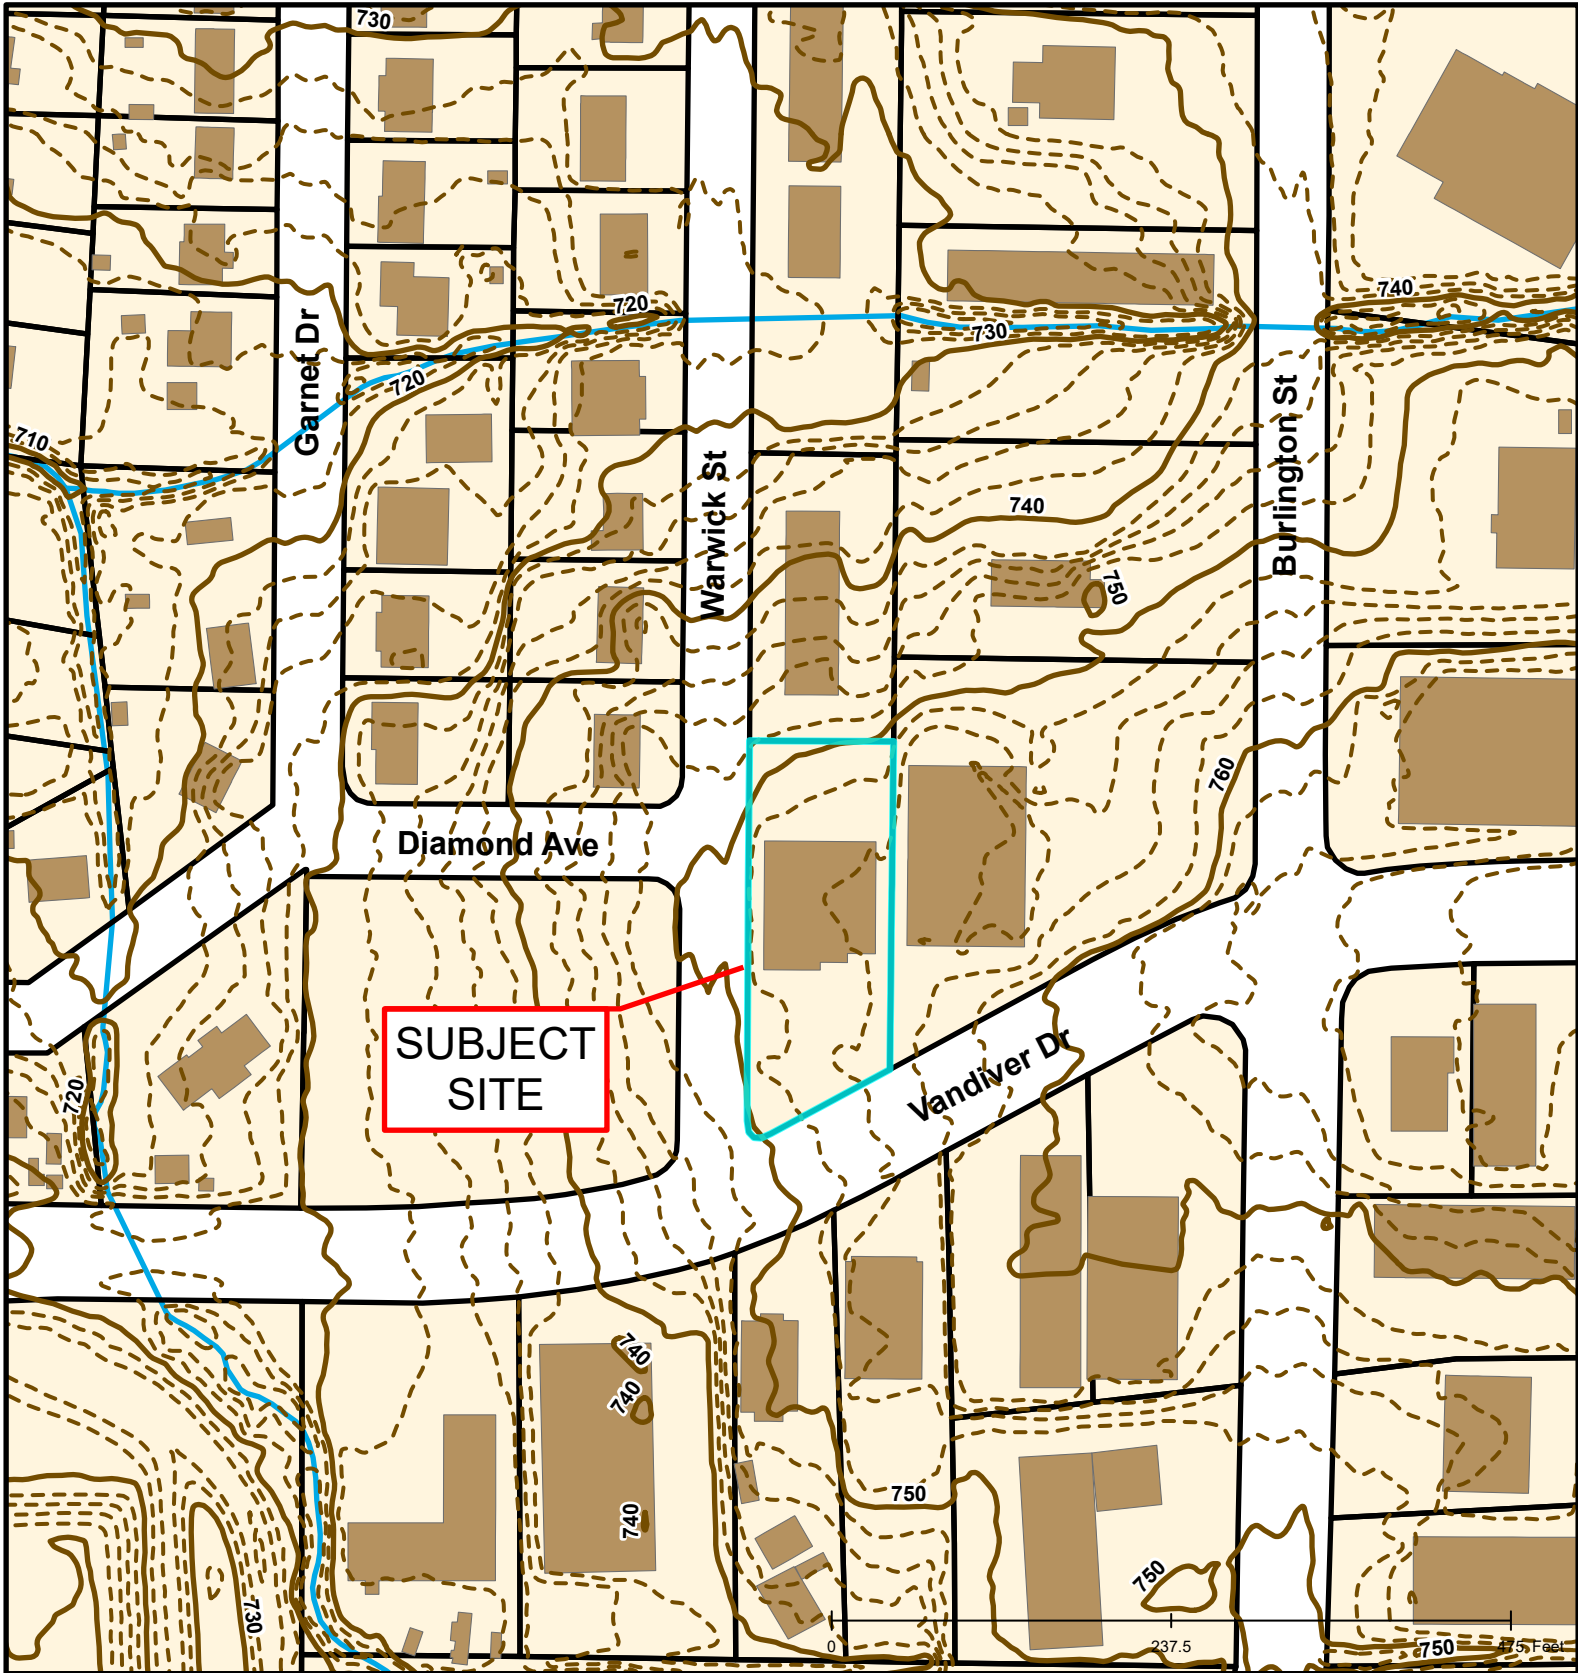

#24-2021: 1809 Vandiver Drive Conditional Use Permit

#24-2021: 1809 Vandiver Drive Conditional Use Permit

#24-2021: 1809 Vandiver Drive Conditional Use Permit

#24-2021: 1809 Vandiver Drive Conditional Use Permit

Created by The City of Columbia - Community Development Department

Parcel Data Source: Boone County Assessor

2017 Imagery: Boone County Assessor's Office

Hillshade Data: Boone County GIS