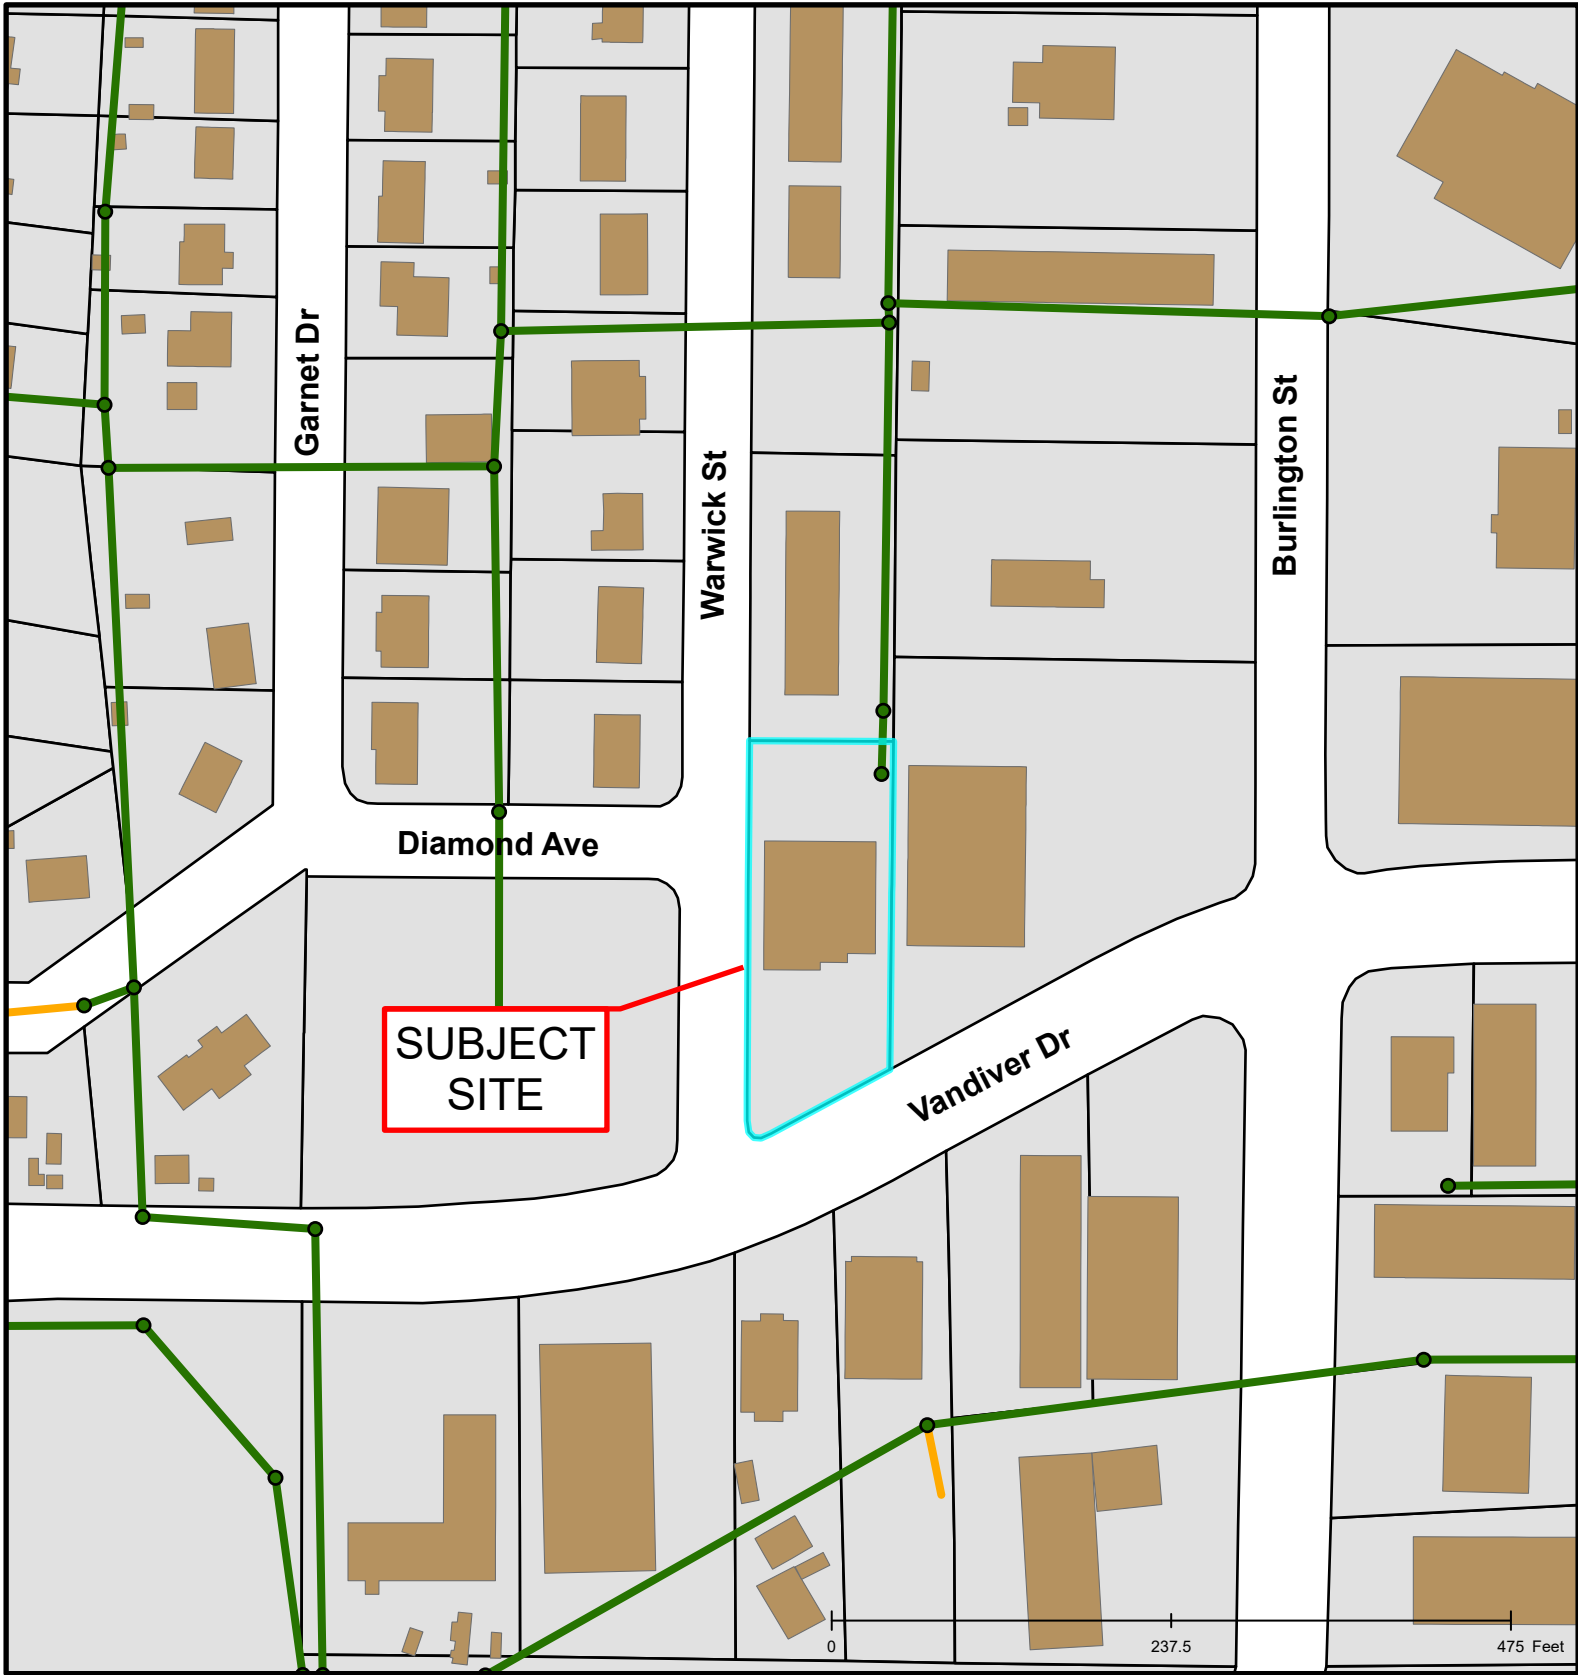

#24-2021: 1809 Vandiver Drive Conditional Use Permit

#24-2021: 1809 Vandiver Drive Conditional Use Permit

#24-2021: 1809 Vandiver Drive Conditional Use Permit

#24-2021: 1809 Vandiver Drive Conditional Use Permit

Created by The City of Columbia - Community Development Department

Parcel Data Source: Boone County Assessor

2017 Imagery: Boone County Assessor's Office

Hillshade Data: Boone County GIS