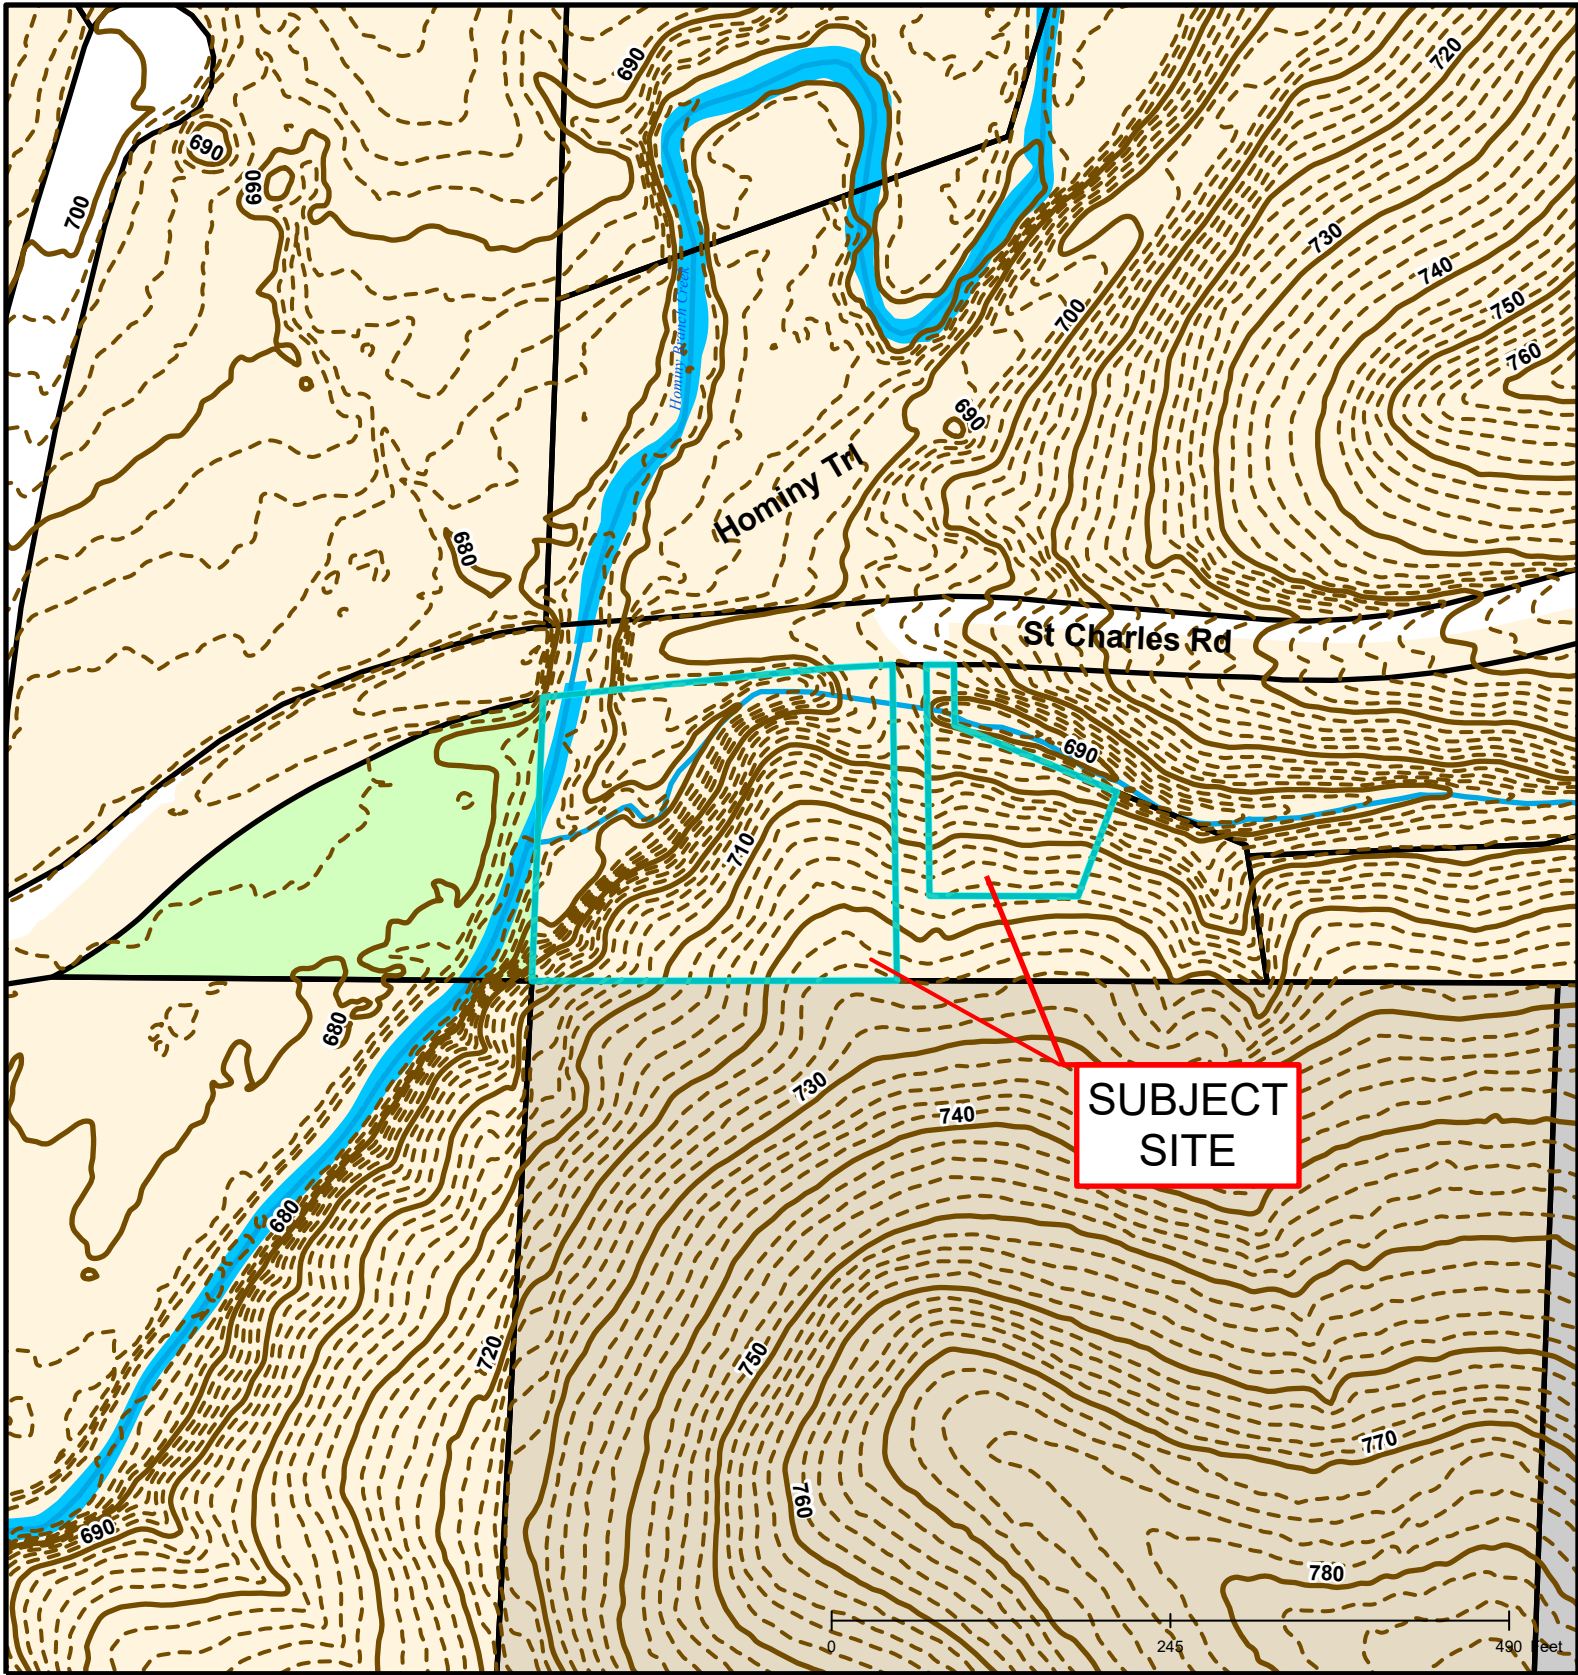

#101-2019: James & Gina Harris Rezoning

#101-2019: James & Gina Harris Rezoning

 City Sanitary Structure	 Columbia City Limit
 City Sanitary Line	 Parcels

#101-2019: James & Gina Harris Rezoning