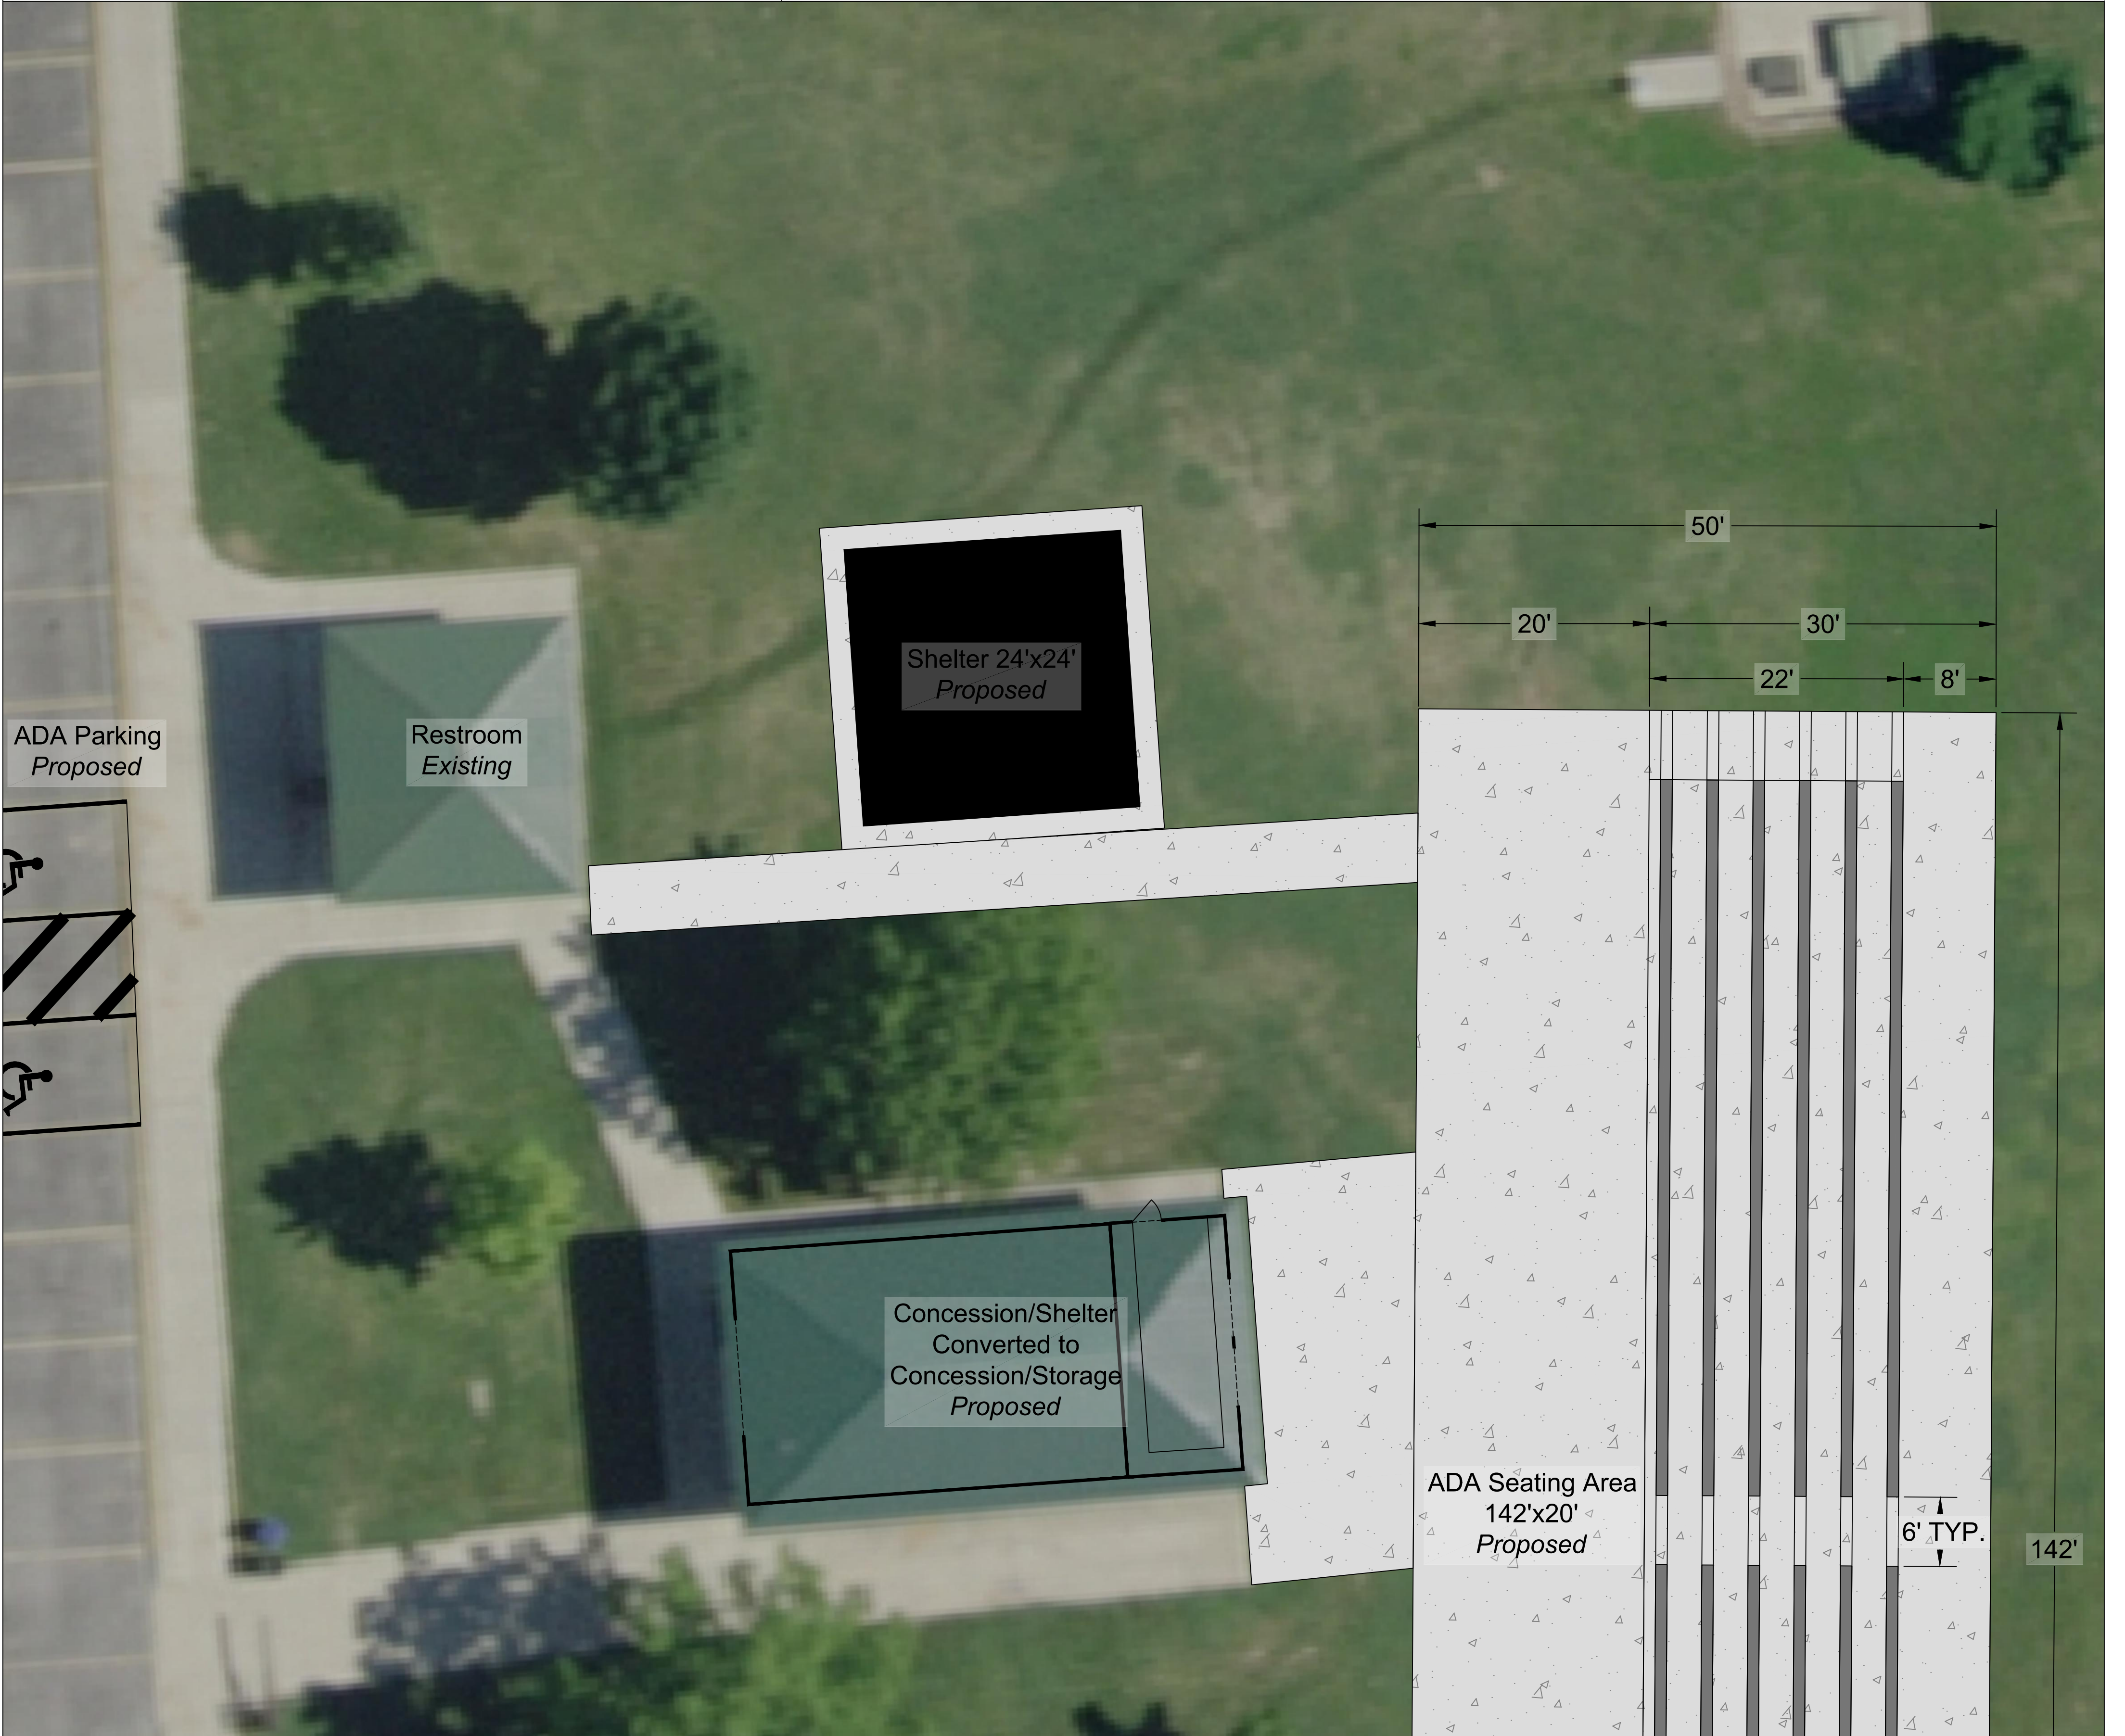

Typical Park Shelter

Grandstand Section View

Concession/Shelter Converted to Concession/Storage Proposed

Grandstand Seating for 480± Proposed

Cosmo Park Football Fields 5-6 Proposed Improvements

April 17, 2023