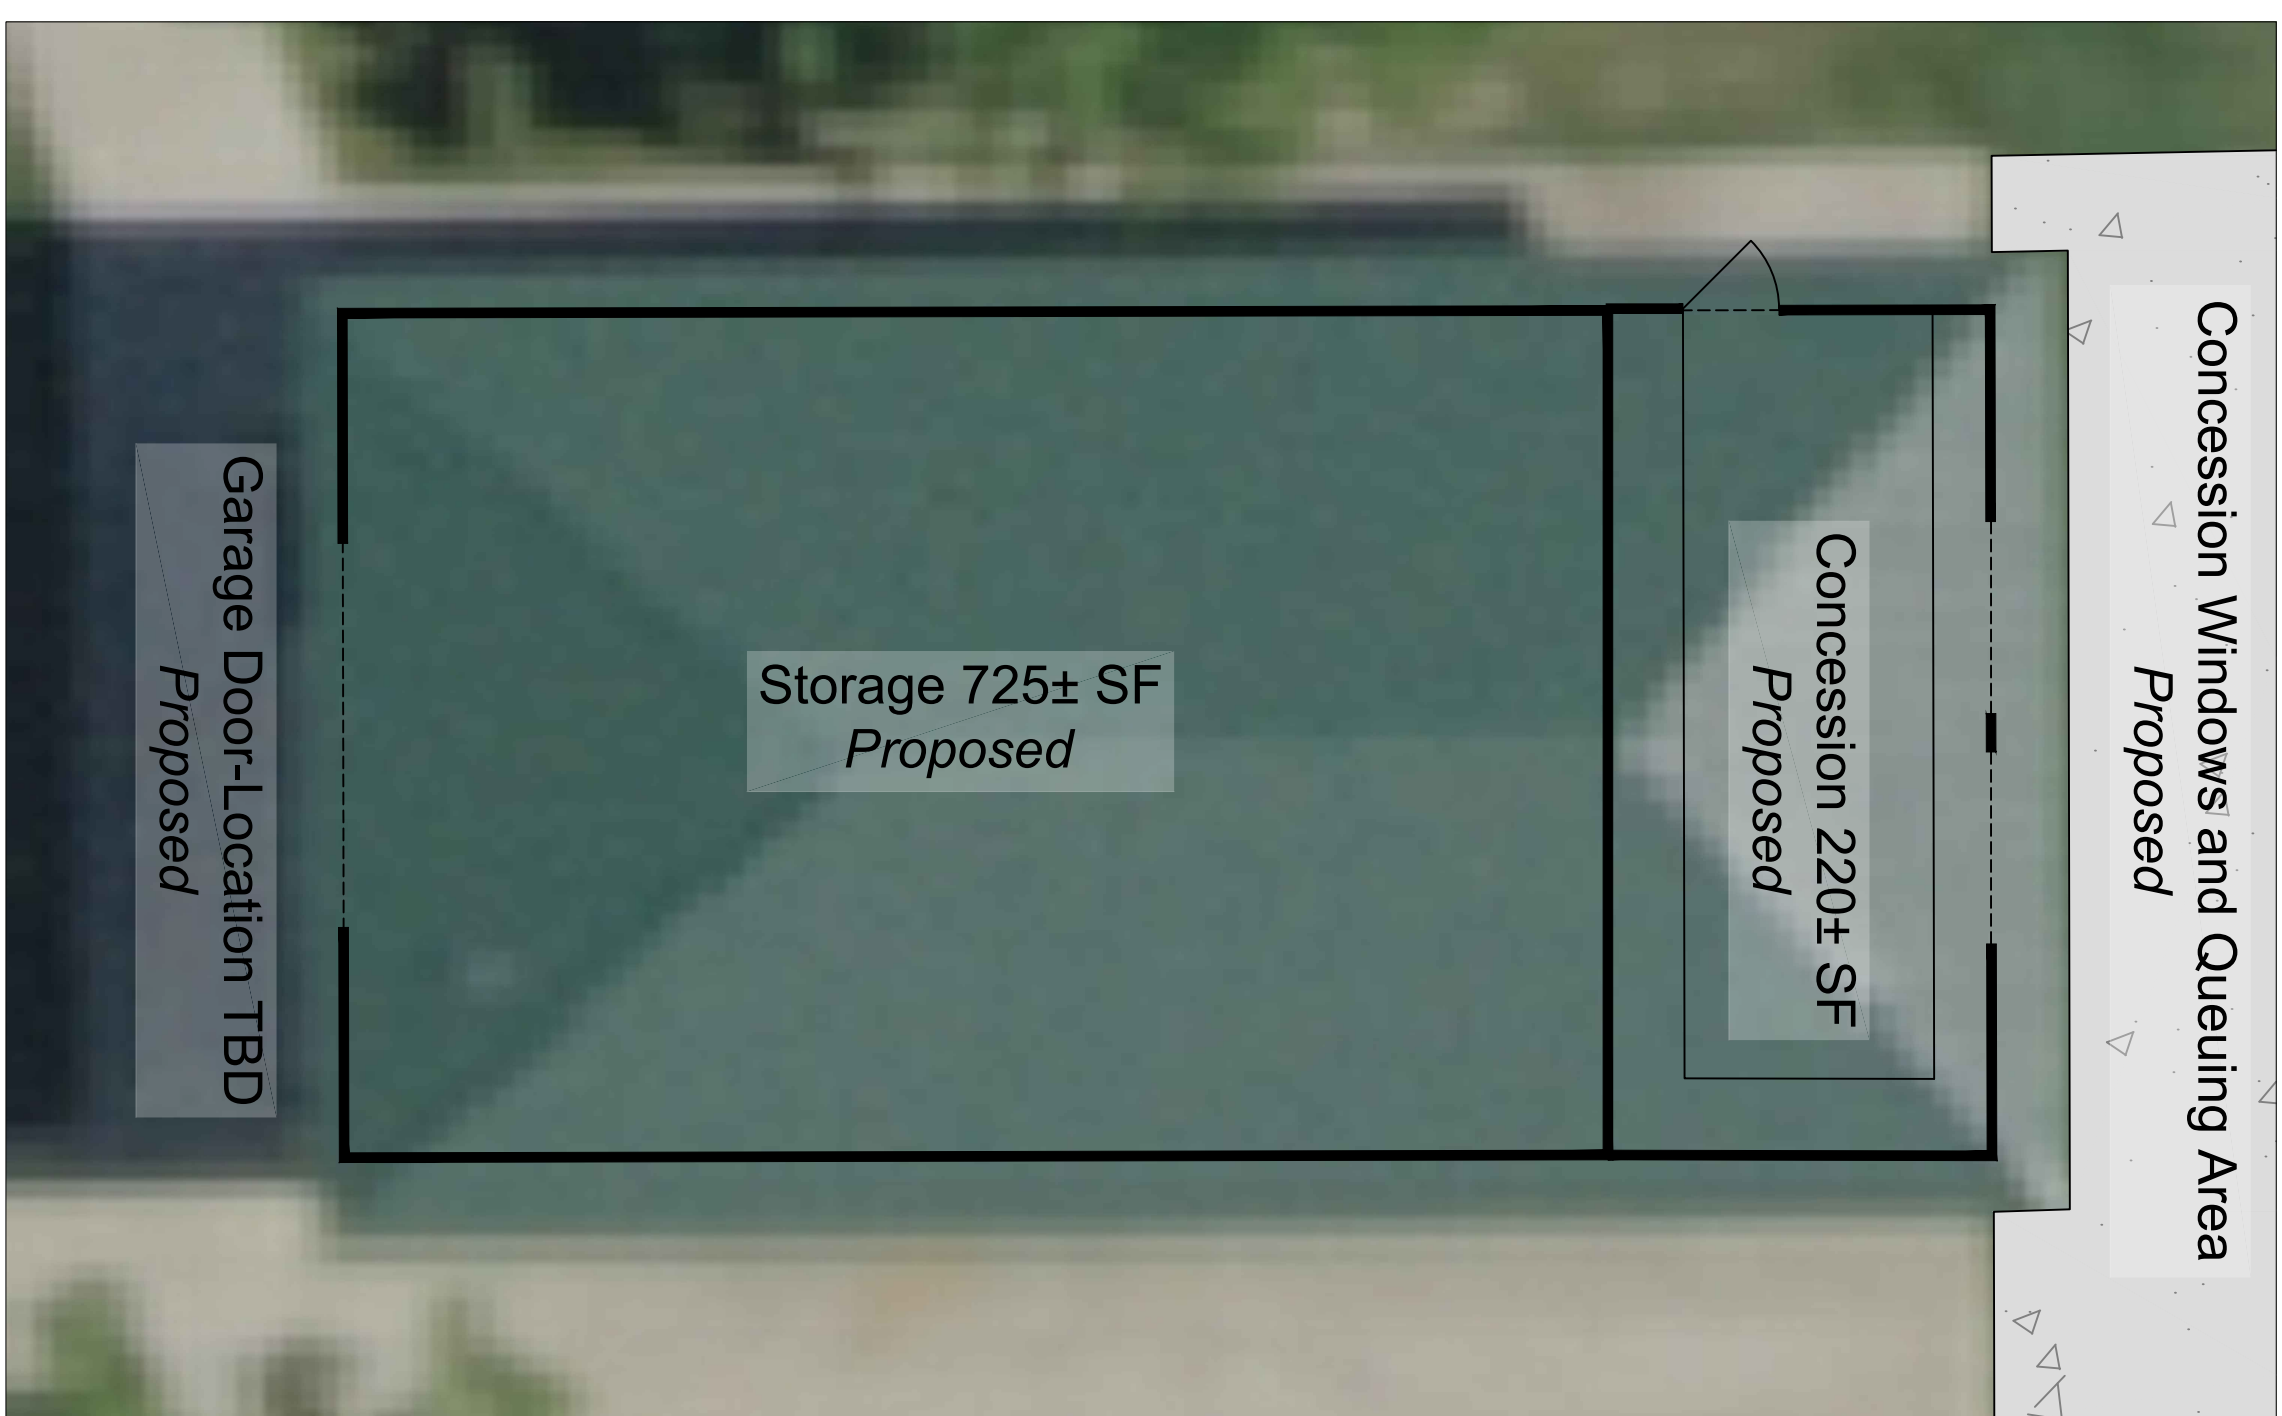

Typical Park Shelter

Grandstand Section View

Concession/Shelter Converted to Concession/Storage Proposed

Grandstand Seating for 480± Proposed

Cosmo Park Football Fields 5-6 Proposed Improvements

April 17, 2023