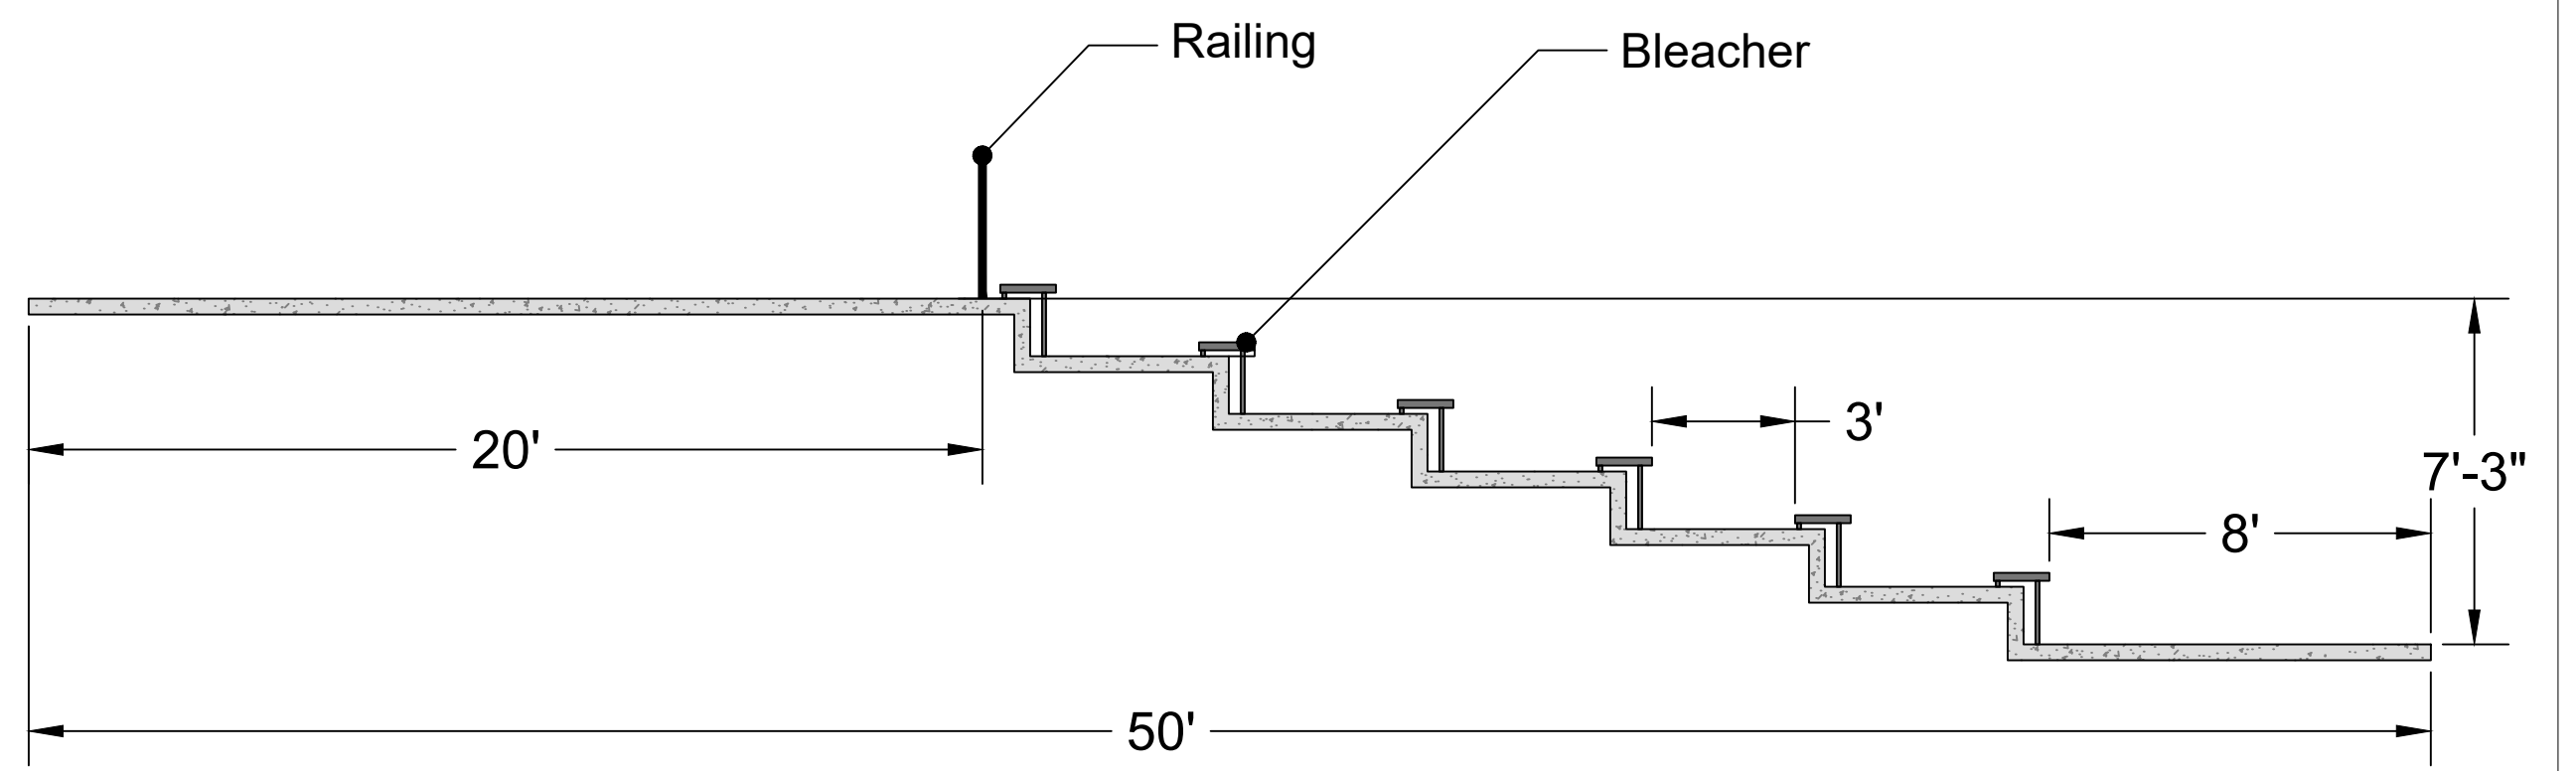

Typical Park Shelter

Grandstand Section View

Concession/Shelter Converted to Concession/Storage Proposed

Grandstand Seating for 480± Proposed

Cosmo Park Football Fields 5-6 Proposed Improvements

April 17, 2023