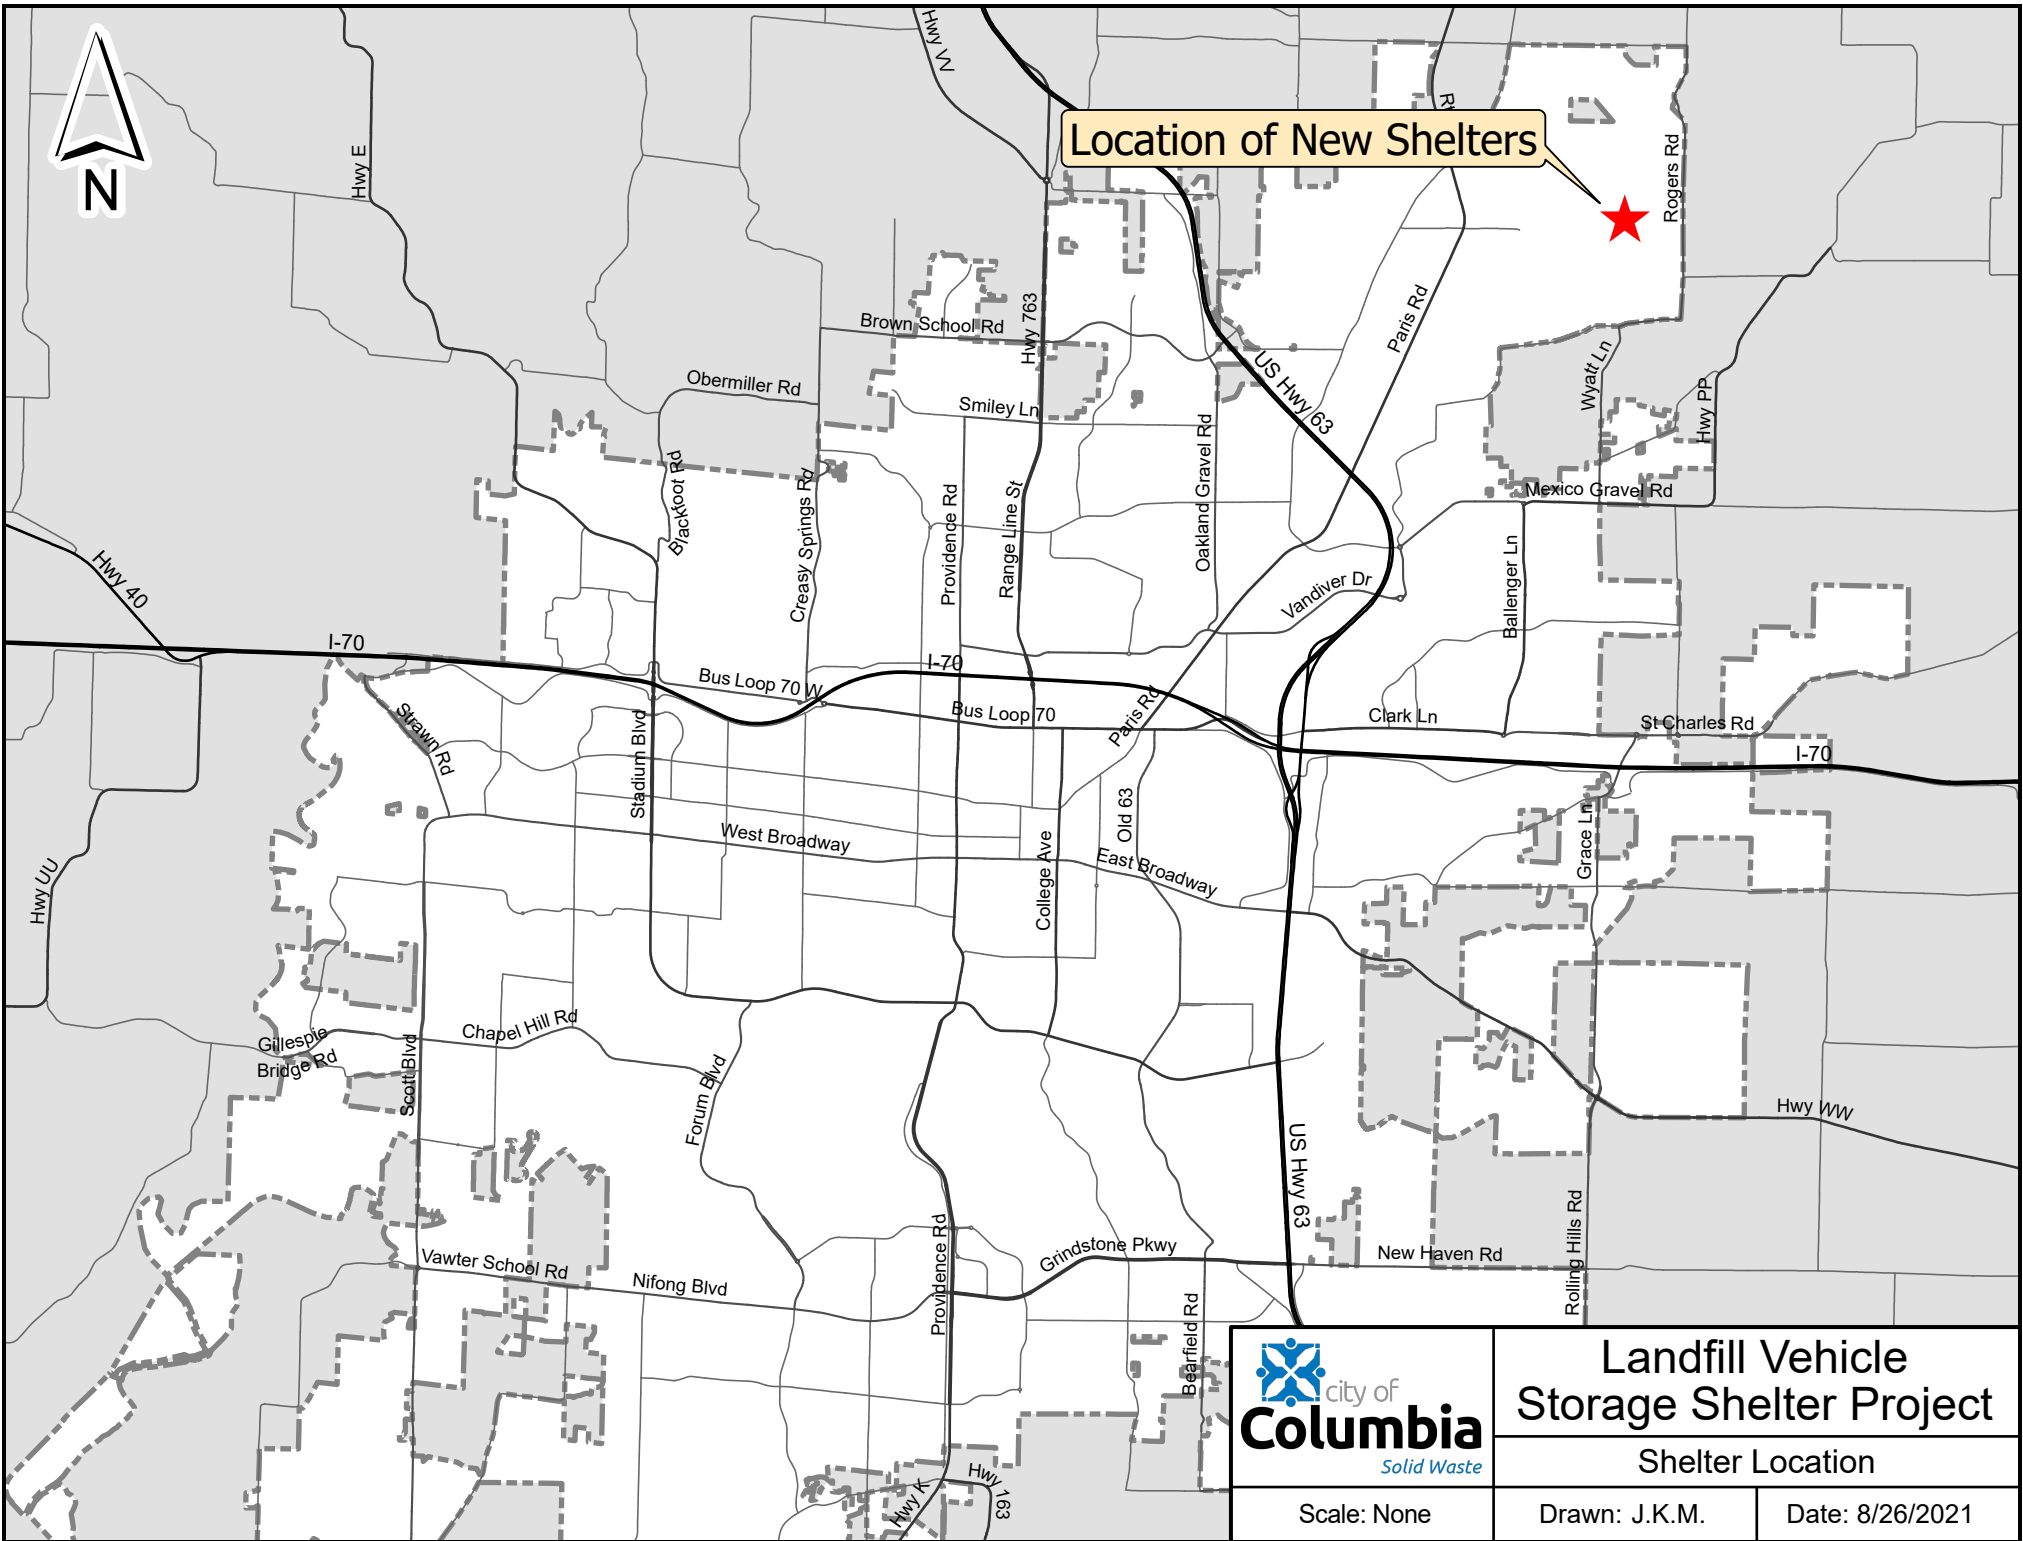

Location of New Shelters

# Landfill Vehicle Storage Shelter Project

Shelter Location

Scale: None

Drawn: J.K.M.

Date: 8/26/2021