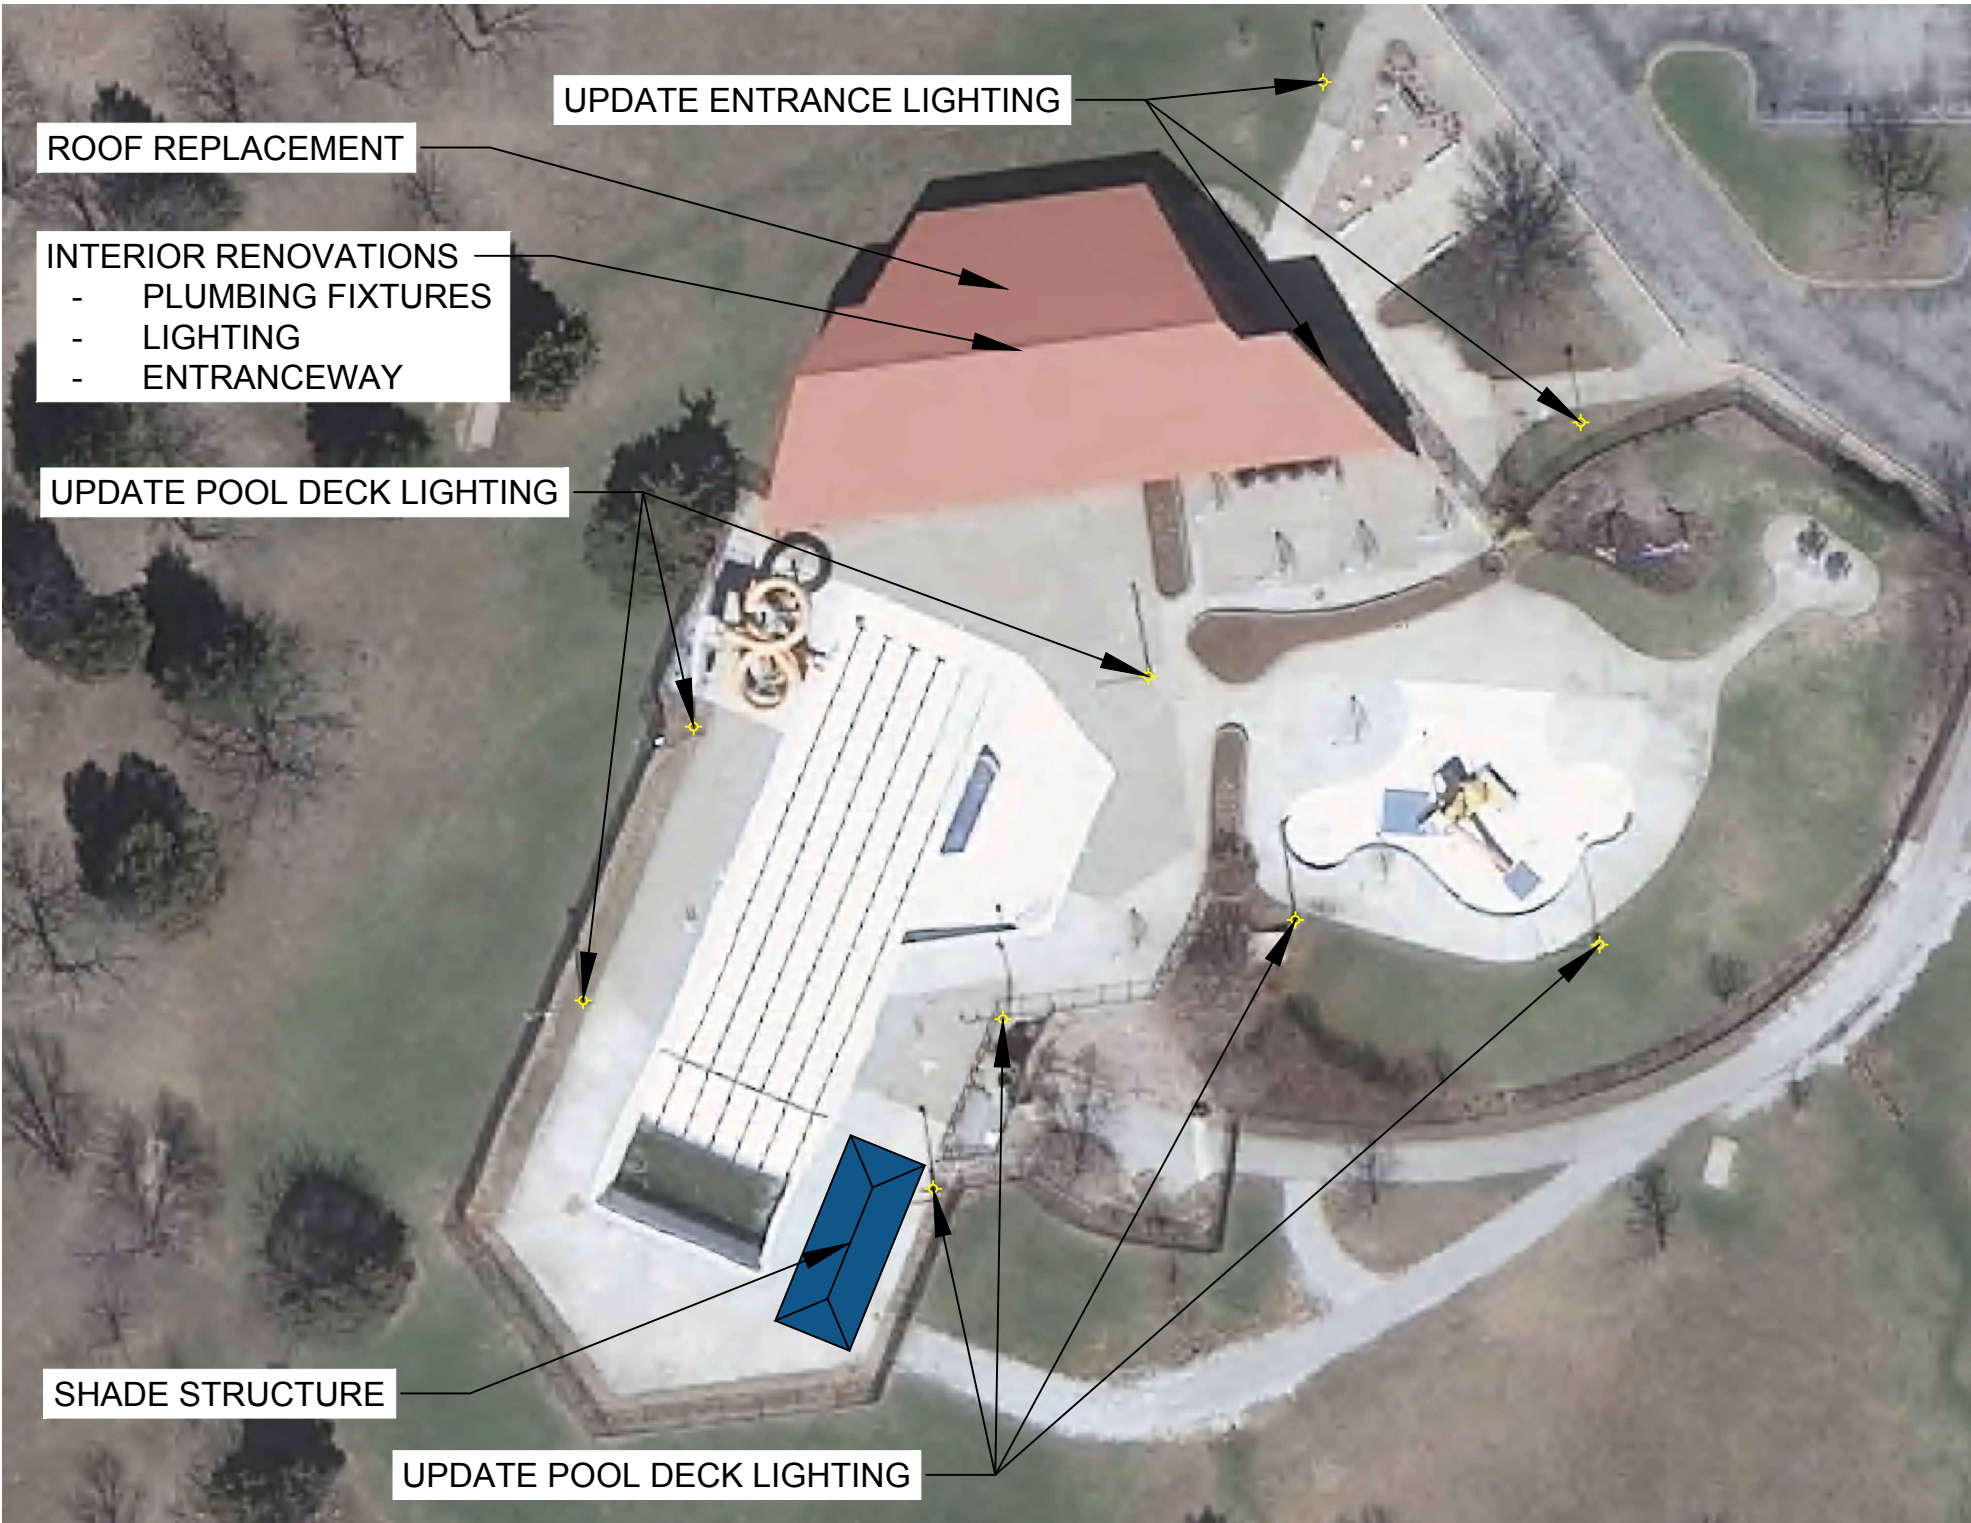

ALBERT-OAKLAND FAMILY AQUATIC CENTER RENOVATION

ROOF REPLACEMENT

INTERIOR RENOVATIONS

- PLUMBING FIXTURES
- LIGHTING
- ENTRANCEWAY

UPDATE POOL DECK LIGHTING

UPDATE ENTRANCE LIGHTING

SHADE STRUCTURE

UPDATE POOL DECK LIGHTING