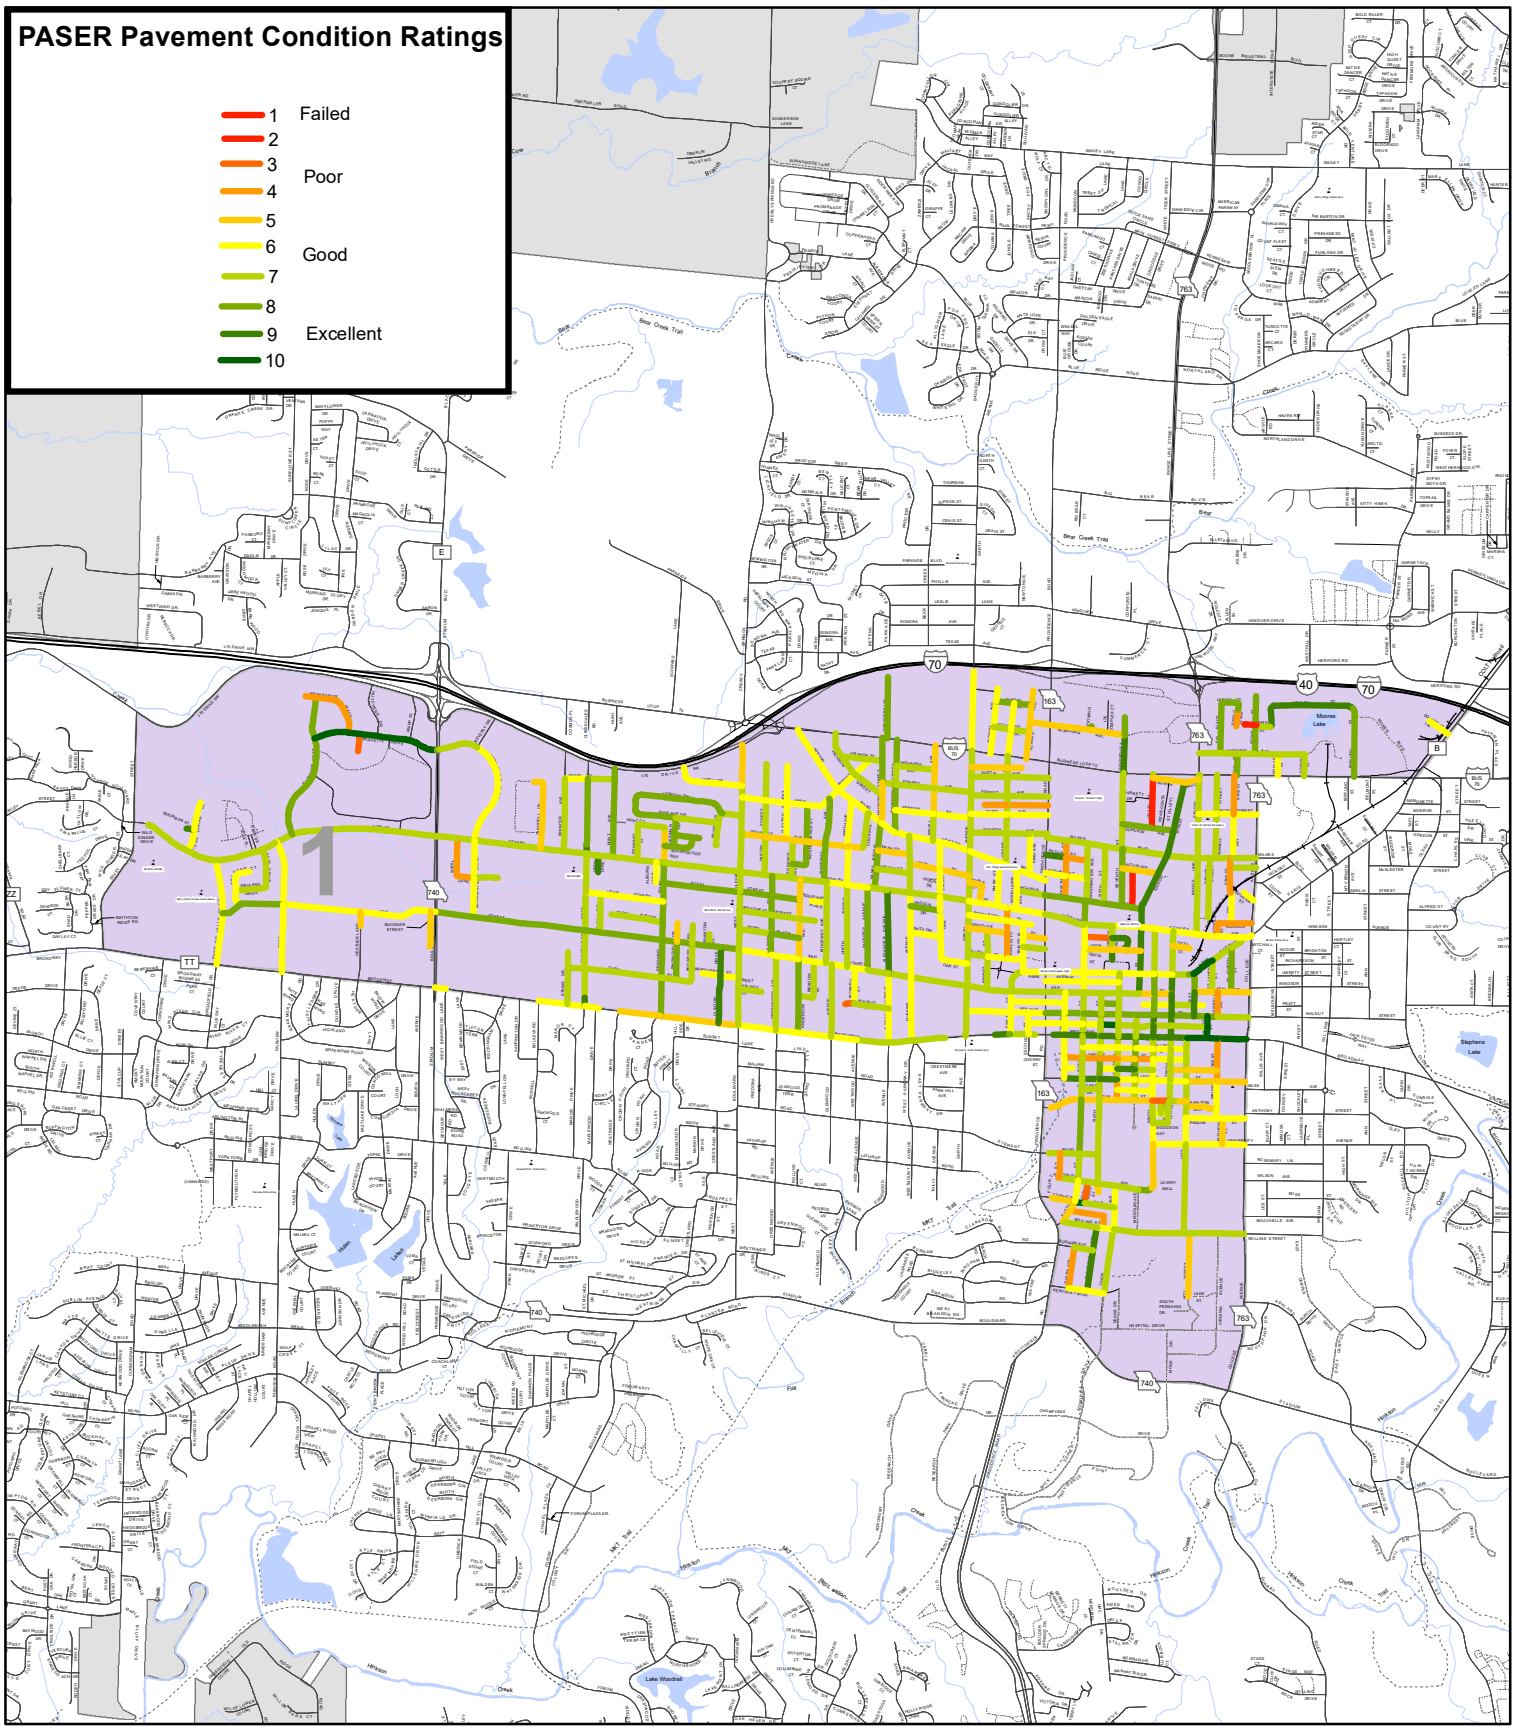

# PASER Pavement Condition Ratings

## Legend

## *PASER Ratings Ward 1* CITY of COLUMBIA, MISSOURI

Scale 1"=6500'

1/2019