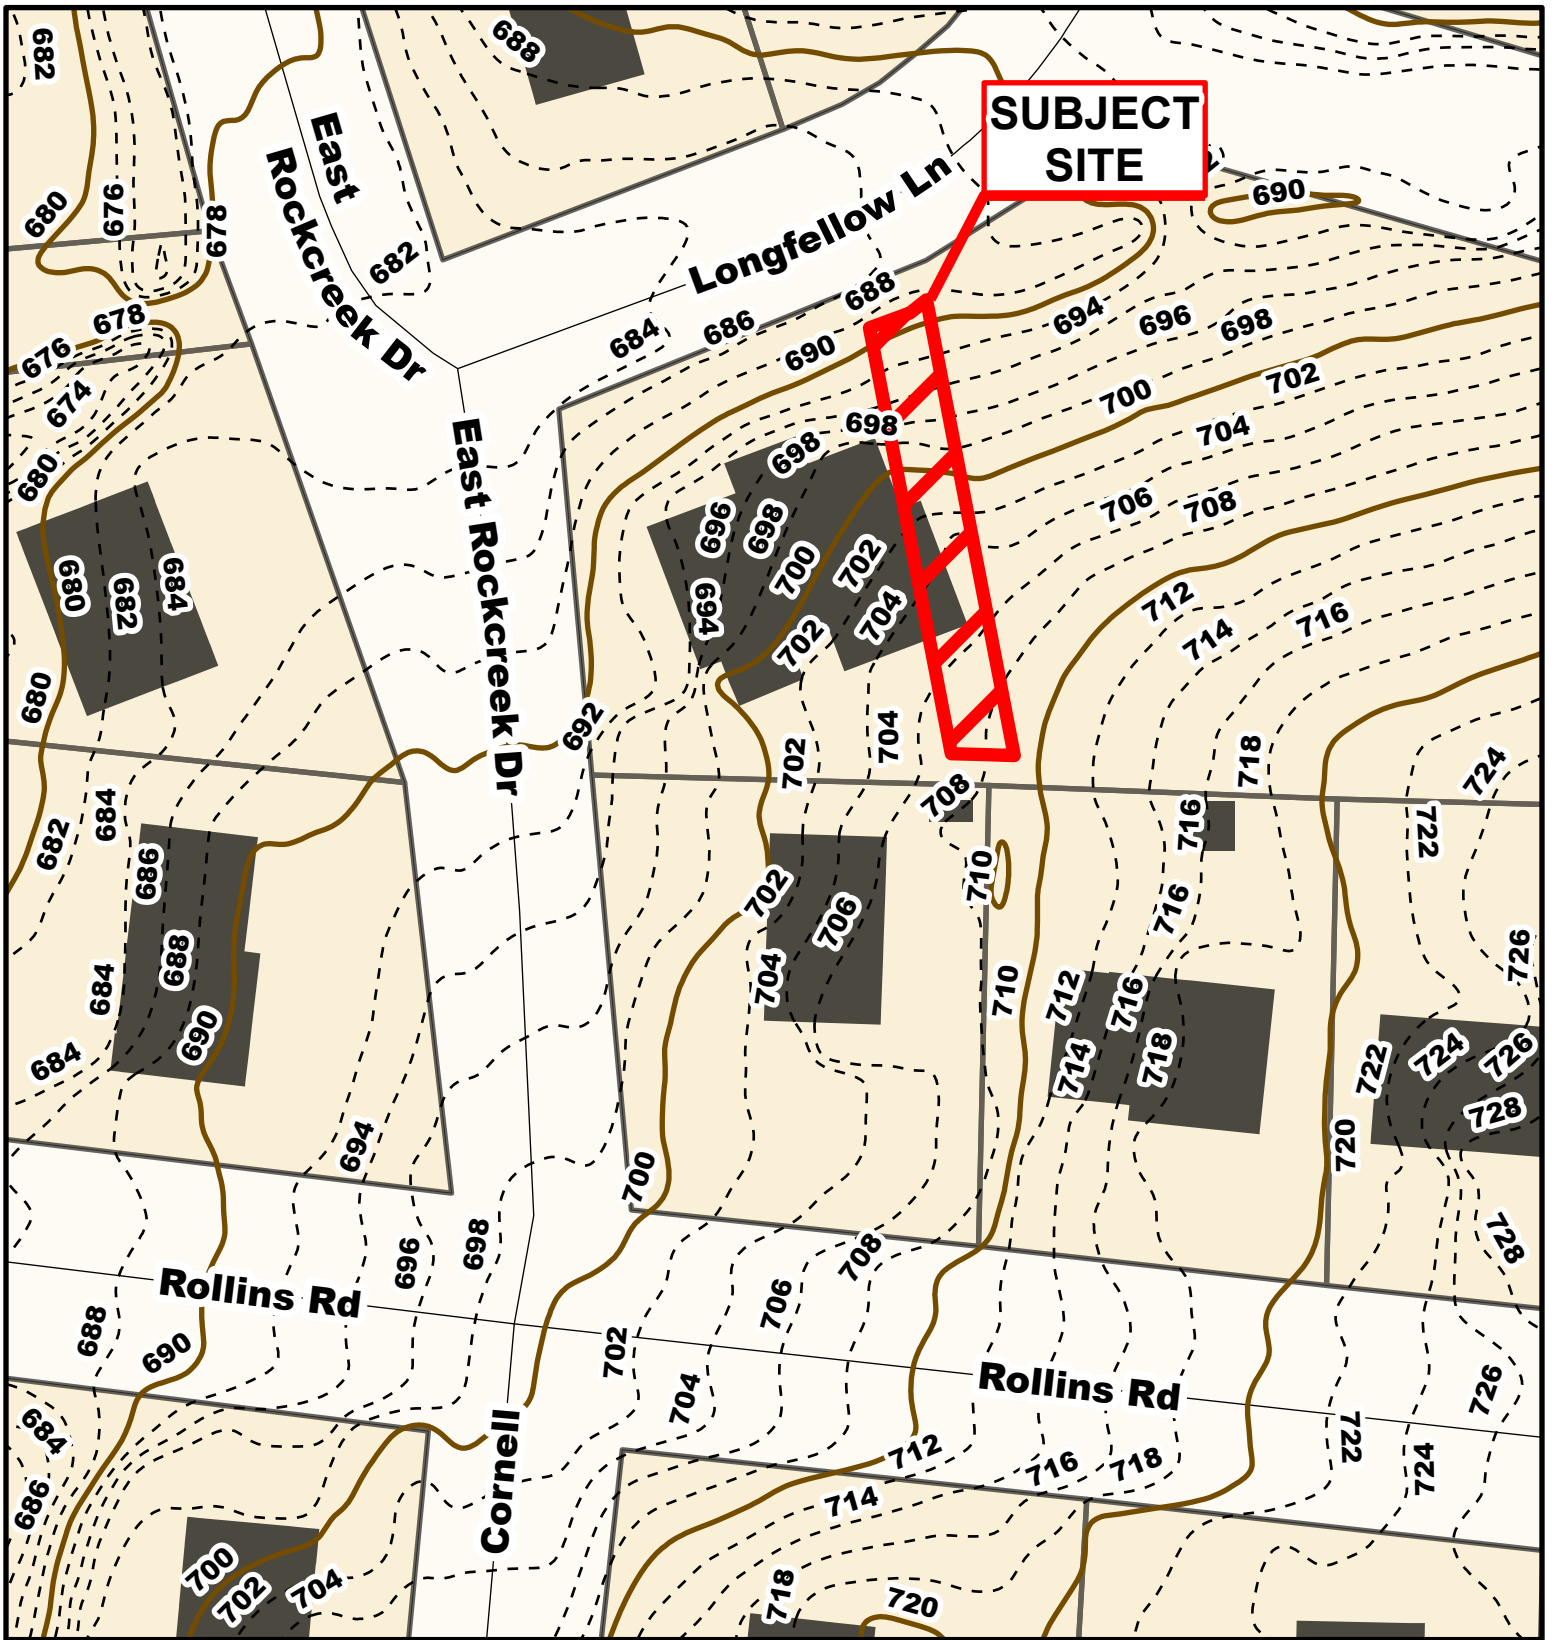

# Case # 155-2024 - 704 Longfellow Lane

## Easement Vacation

City Zoning
  Parcels

## Case # 155-2024 - 704 Longfellow Lane Easement Vacation

- 10 Foot Contour Lines
- Parcels
- 2 Foot Contour Lines

## Case # 155-2024 - 704 Longfellow Lane Easement Vacation

- City Sanitary Line
- City Storm Lines
- Private Sanitary Line
- Parcels