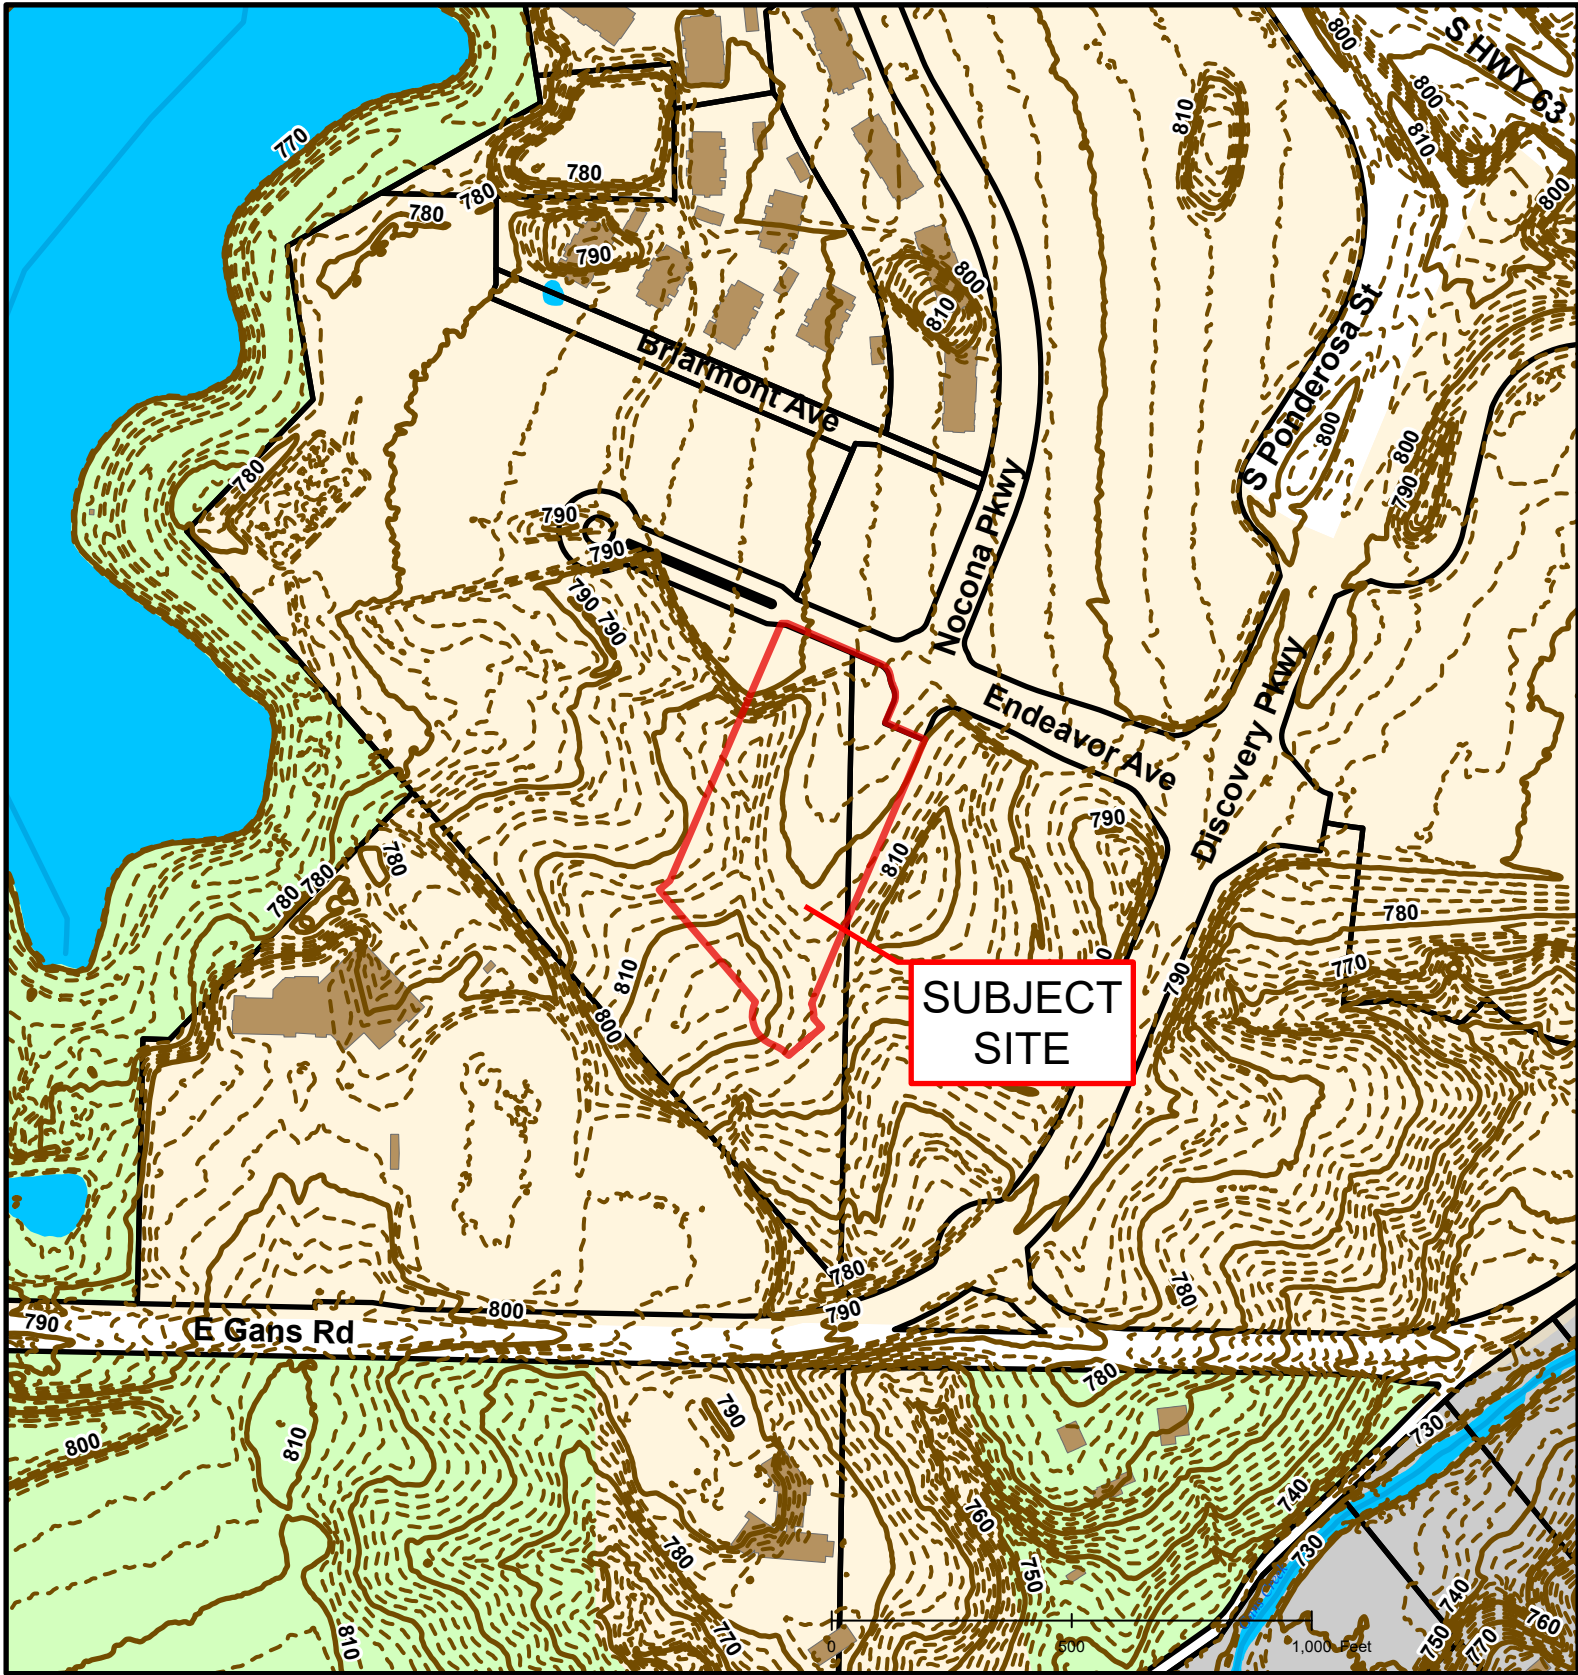

#8-2021: Endeavor Center West PD Plan

Created by The City of Columbia - Community Development Department

Parcel Data Source: Boone County Assessor

2017 Imagery: Boone County Assessor's Office

Hillshade Data: Boone County GIS