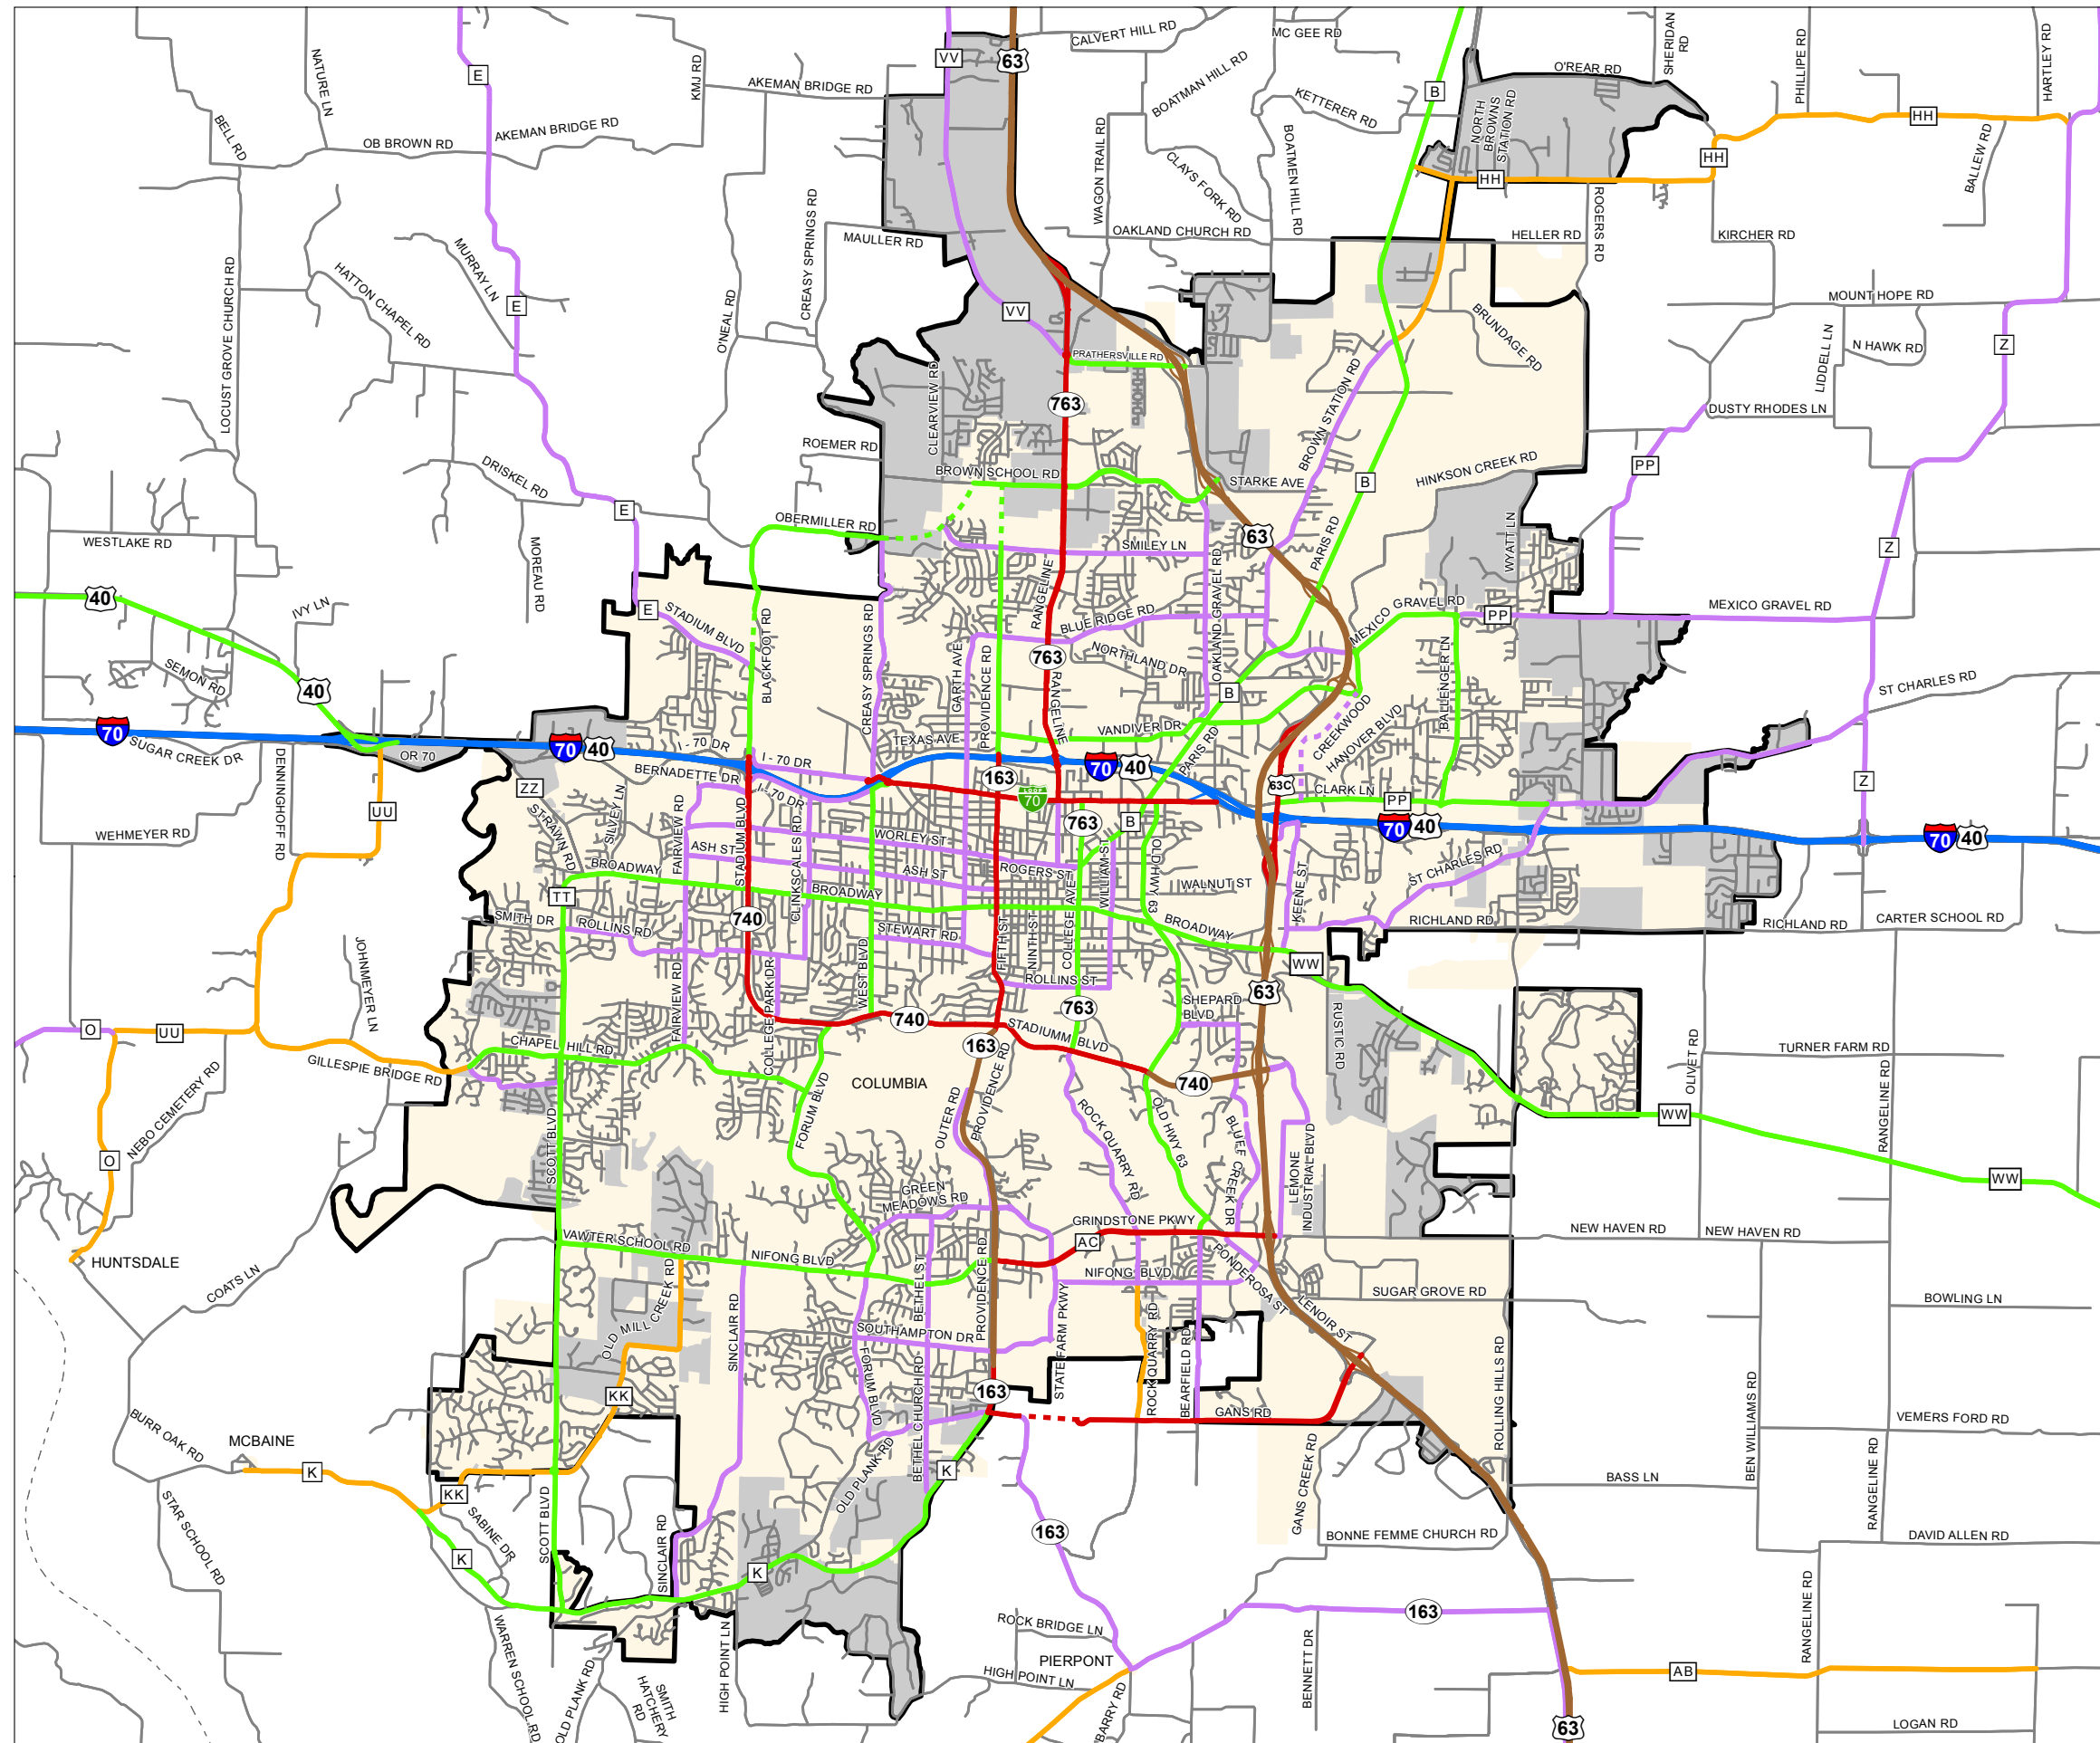

# Functional Classification System

COLUMBIA

Boone County

Missouri

FUNCTIONAL CLASS	
Interstate	
Other Freeway and Expressway	
Other Principal Arterial	
Minor Arterial	
Major Collector	
Minor Collector	
Local	
CITY	
URBAN AREA	

Federal-Aid highways exclude local roads and rural minor collectors.

**Transportation Planning**  
 105 W. Capitol Ave.  
 Jefferson City, MO 65102  
 Phone (573) 526-5478  
 Fax (573) 526-8052

Approved August 8, 2017