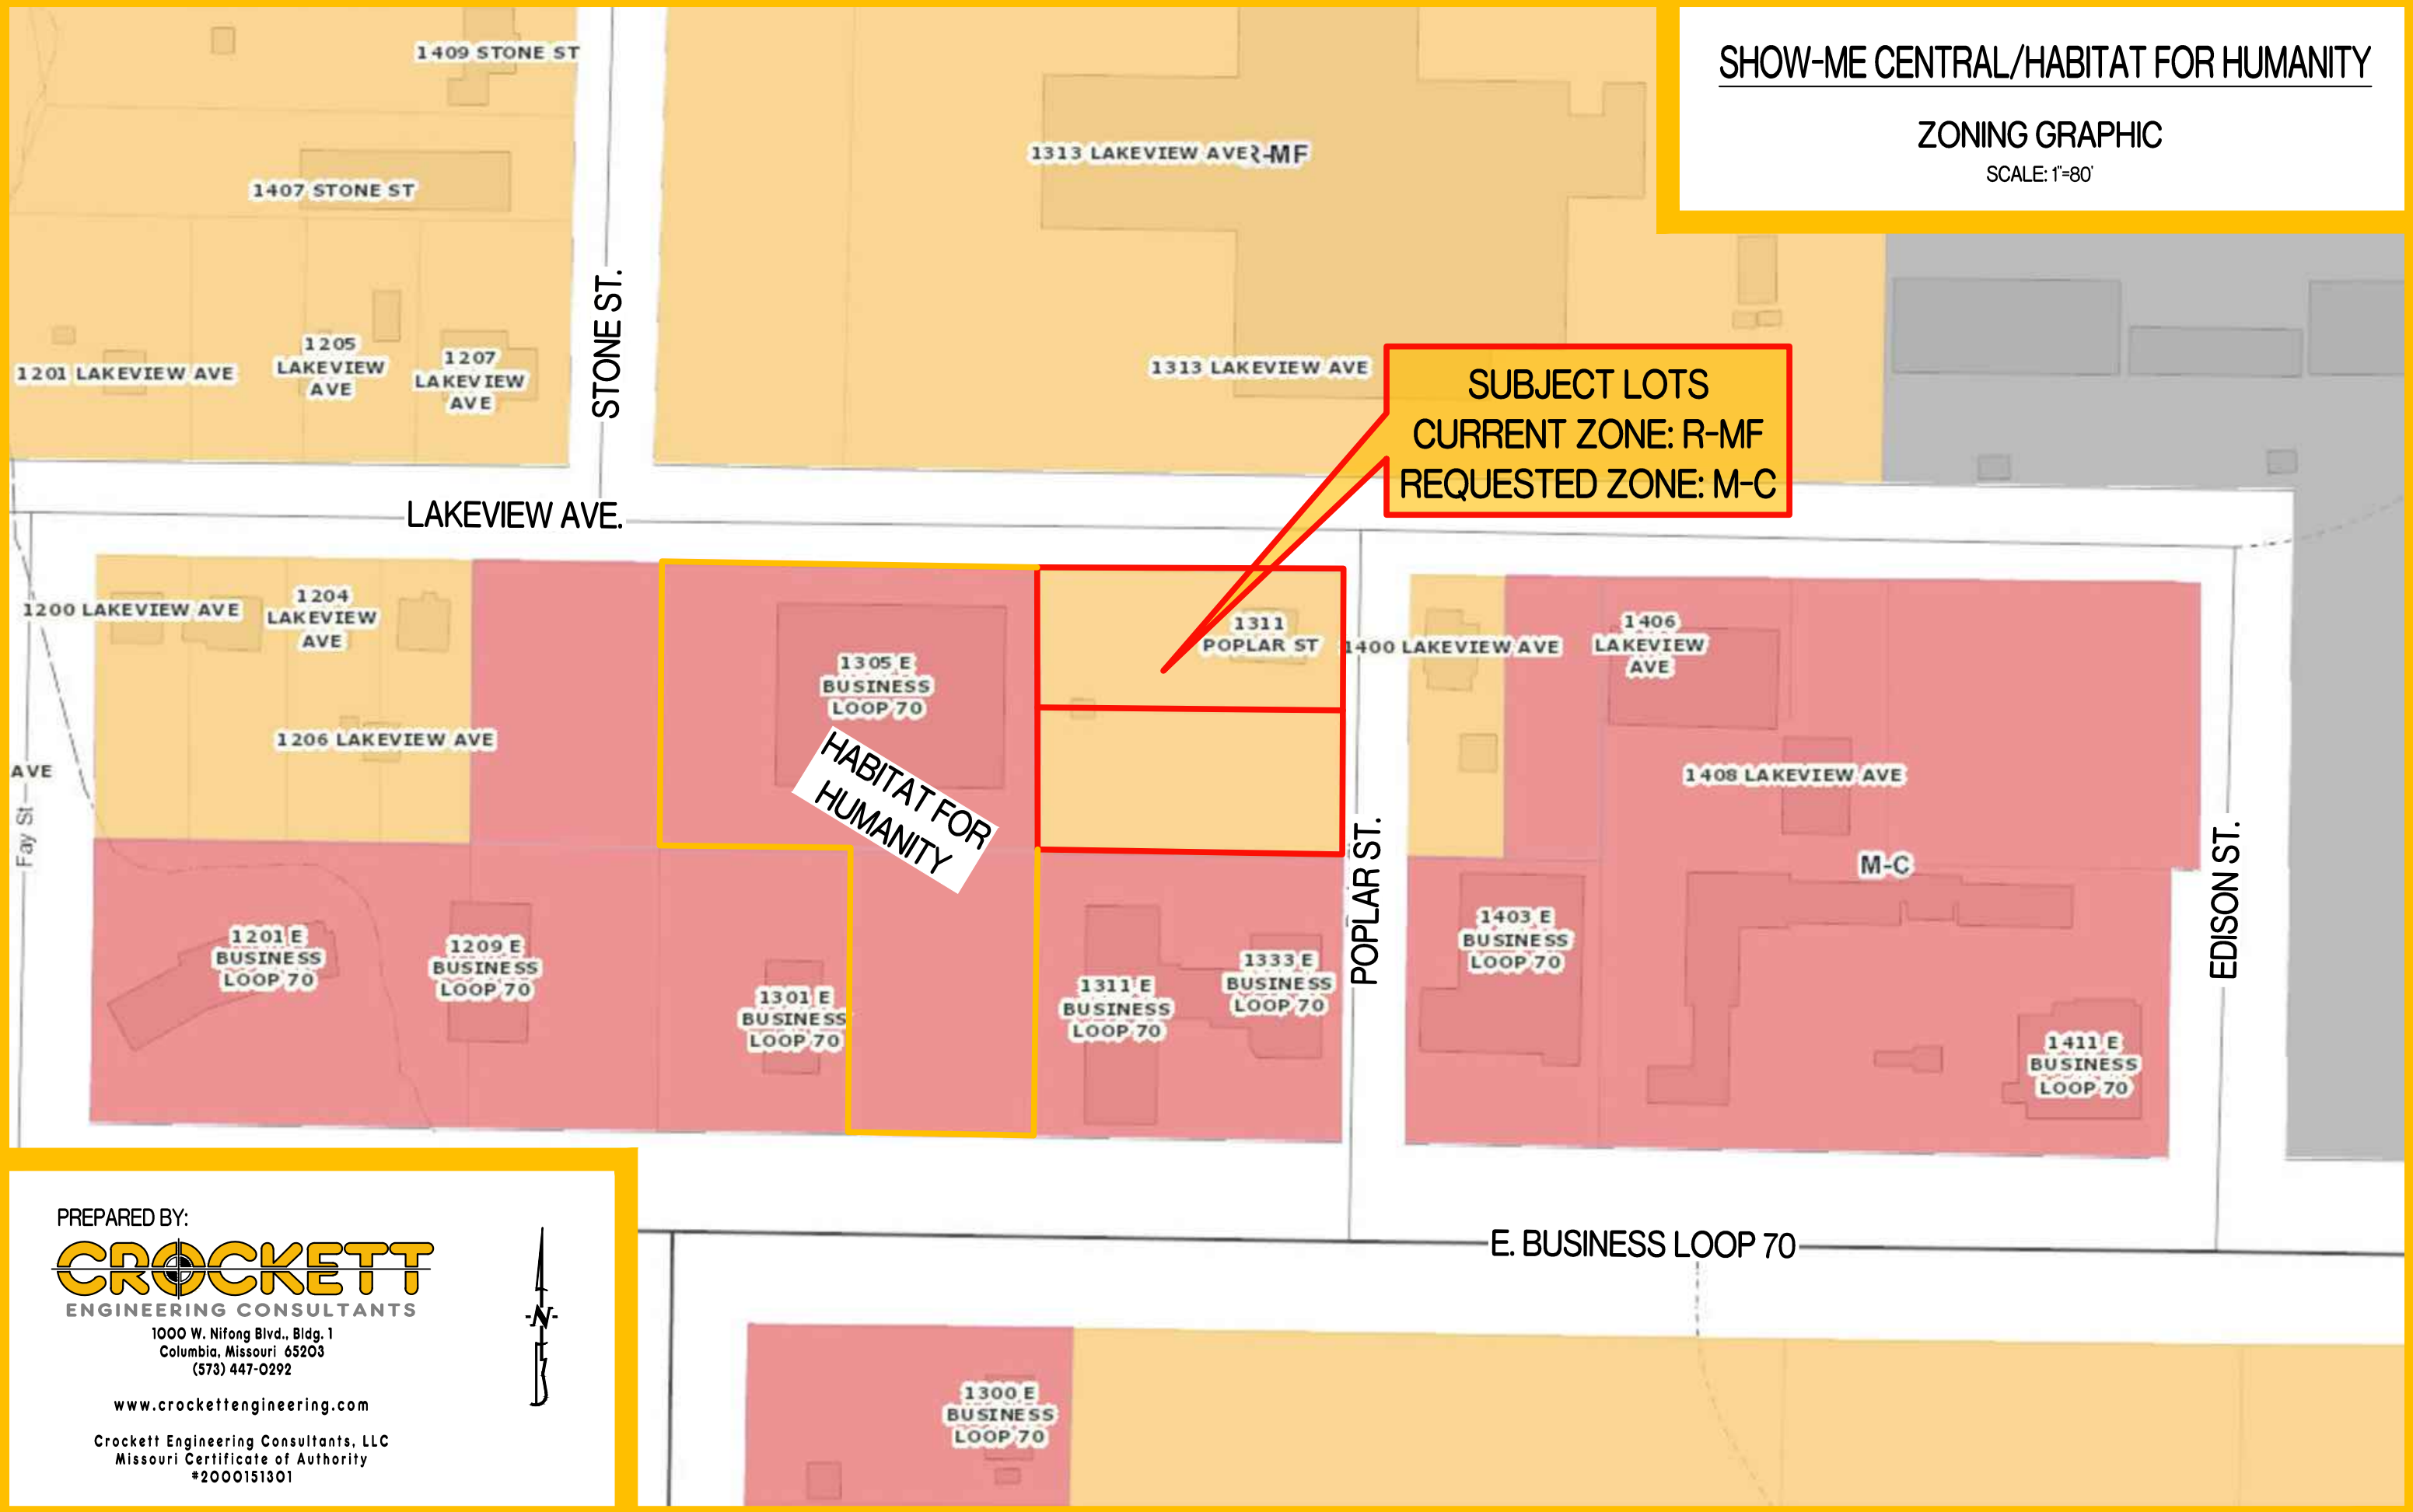

SHOW-ME CENTRAL/HABITAT FOR HUMANITY

ZONING GRAPHIC

SCALE: 1"=80'

PREPARED BY:

CROCKETT
ENGINEERING CONSULTANTS

1000 W. Nifong Blvd., Bldg. 1
Columbia, Missouri 65203
(573) 447-0292

www.crockettengineering.com