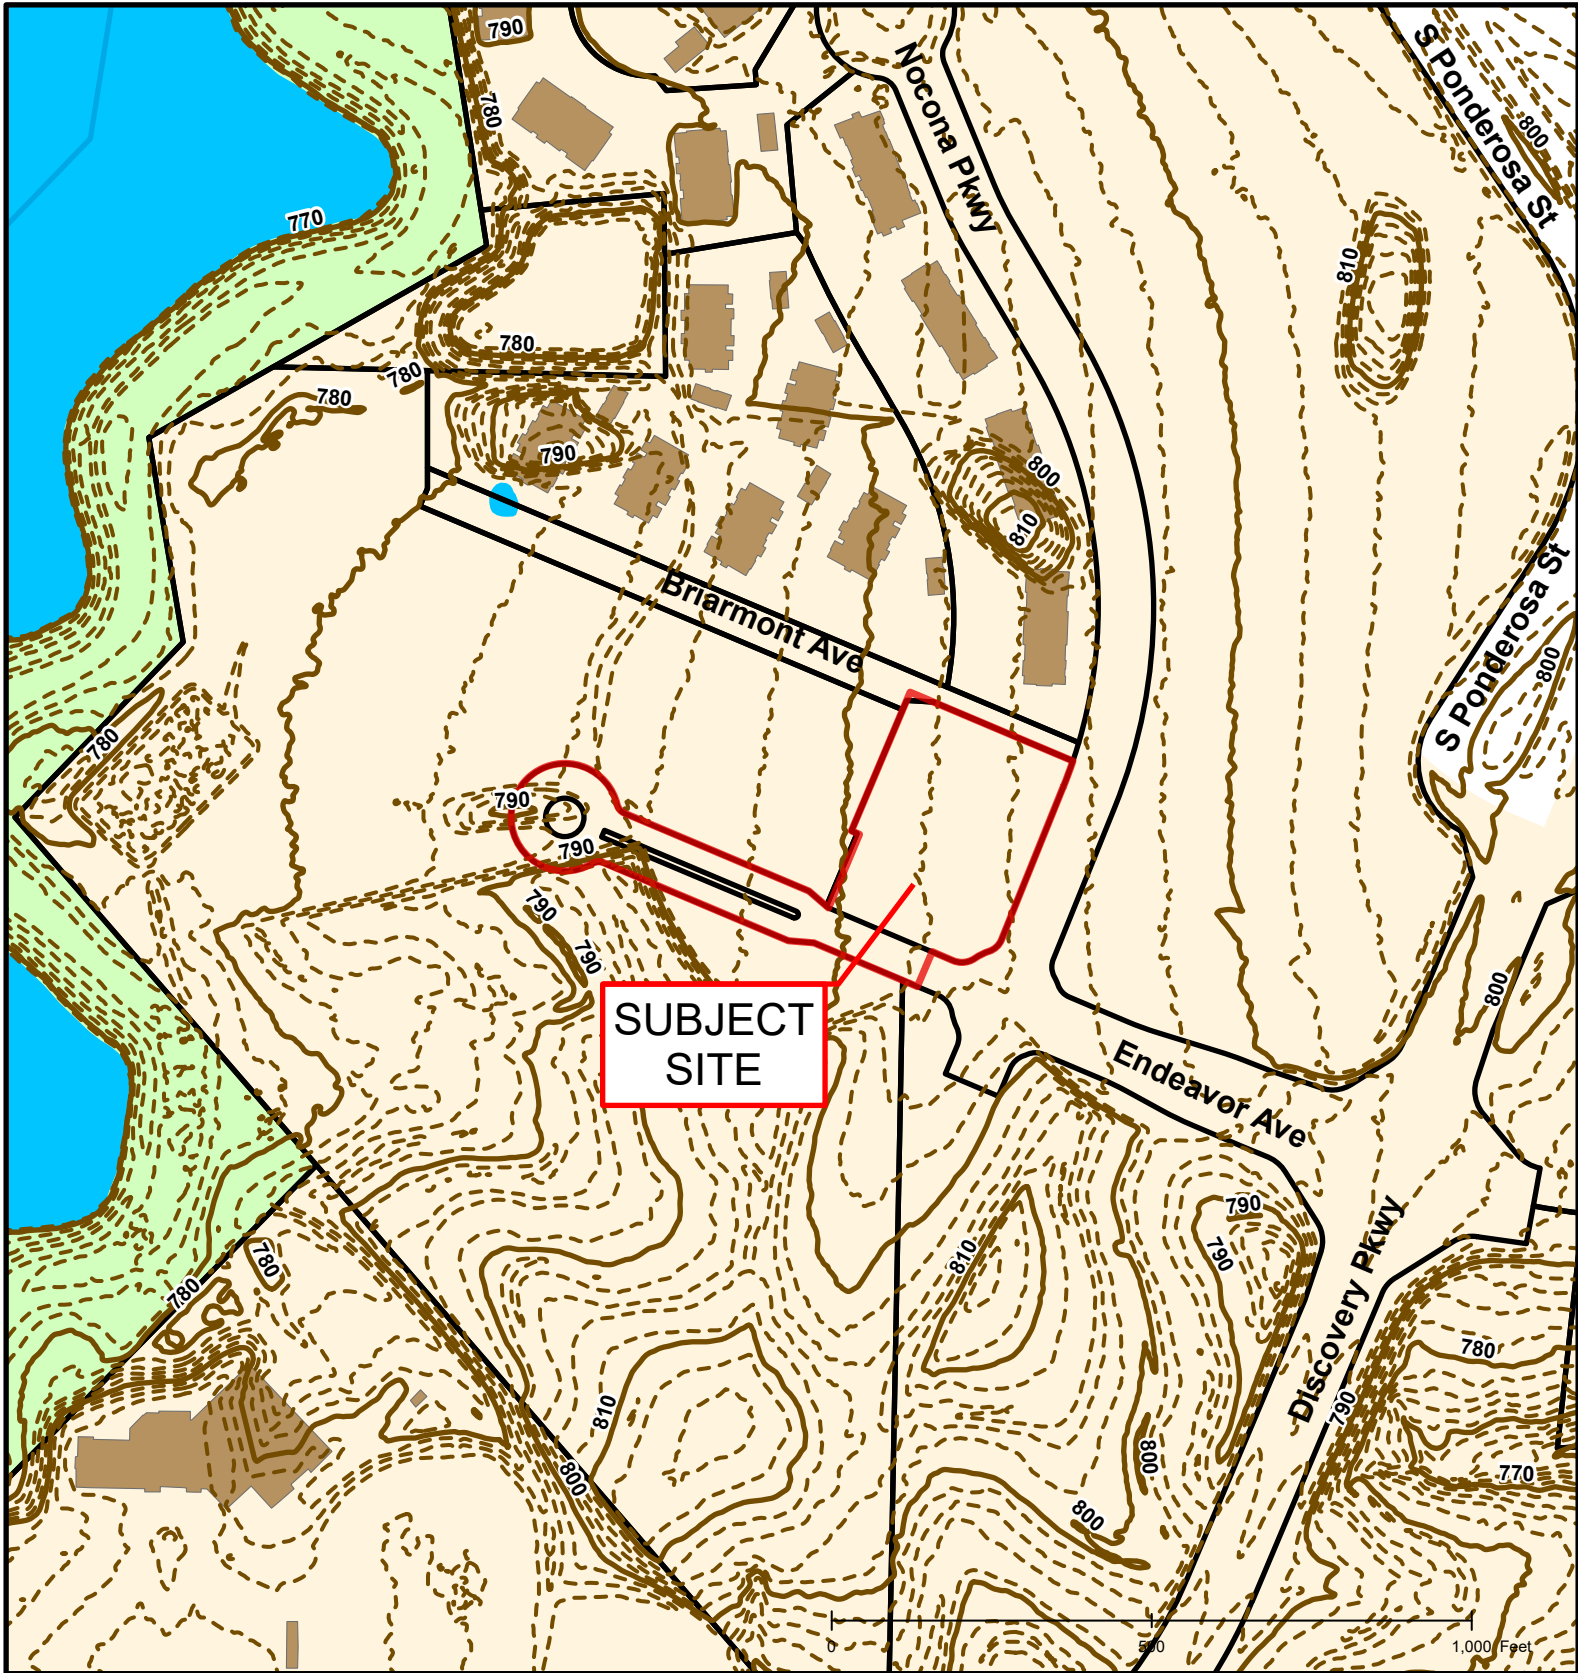

#6-2021: Discovery Park Subdivision Plat 5A (Replat)

#6-2021: Discovery Park Subdivision Plat 5A (Replat)

#6-2021: Discovery Park Subdivision Plat 5A (Replat)

Created by The City of Columbia - Community Development Department

Parcel Data Source: Boone County Assessor

2017 Imagery: Boone County Assessor's Office

Hillshade Data: Boone County GIS