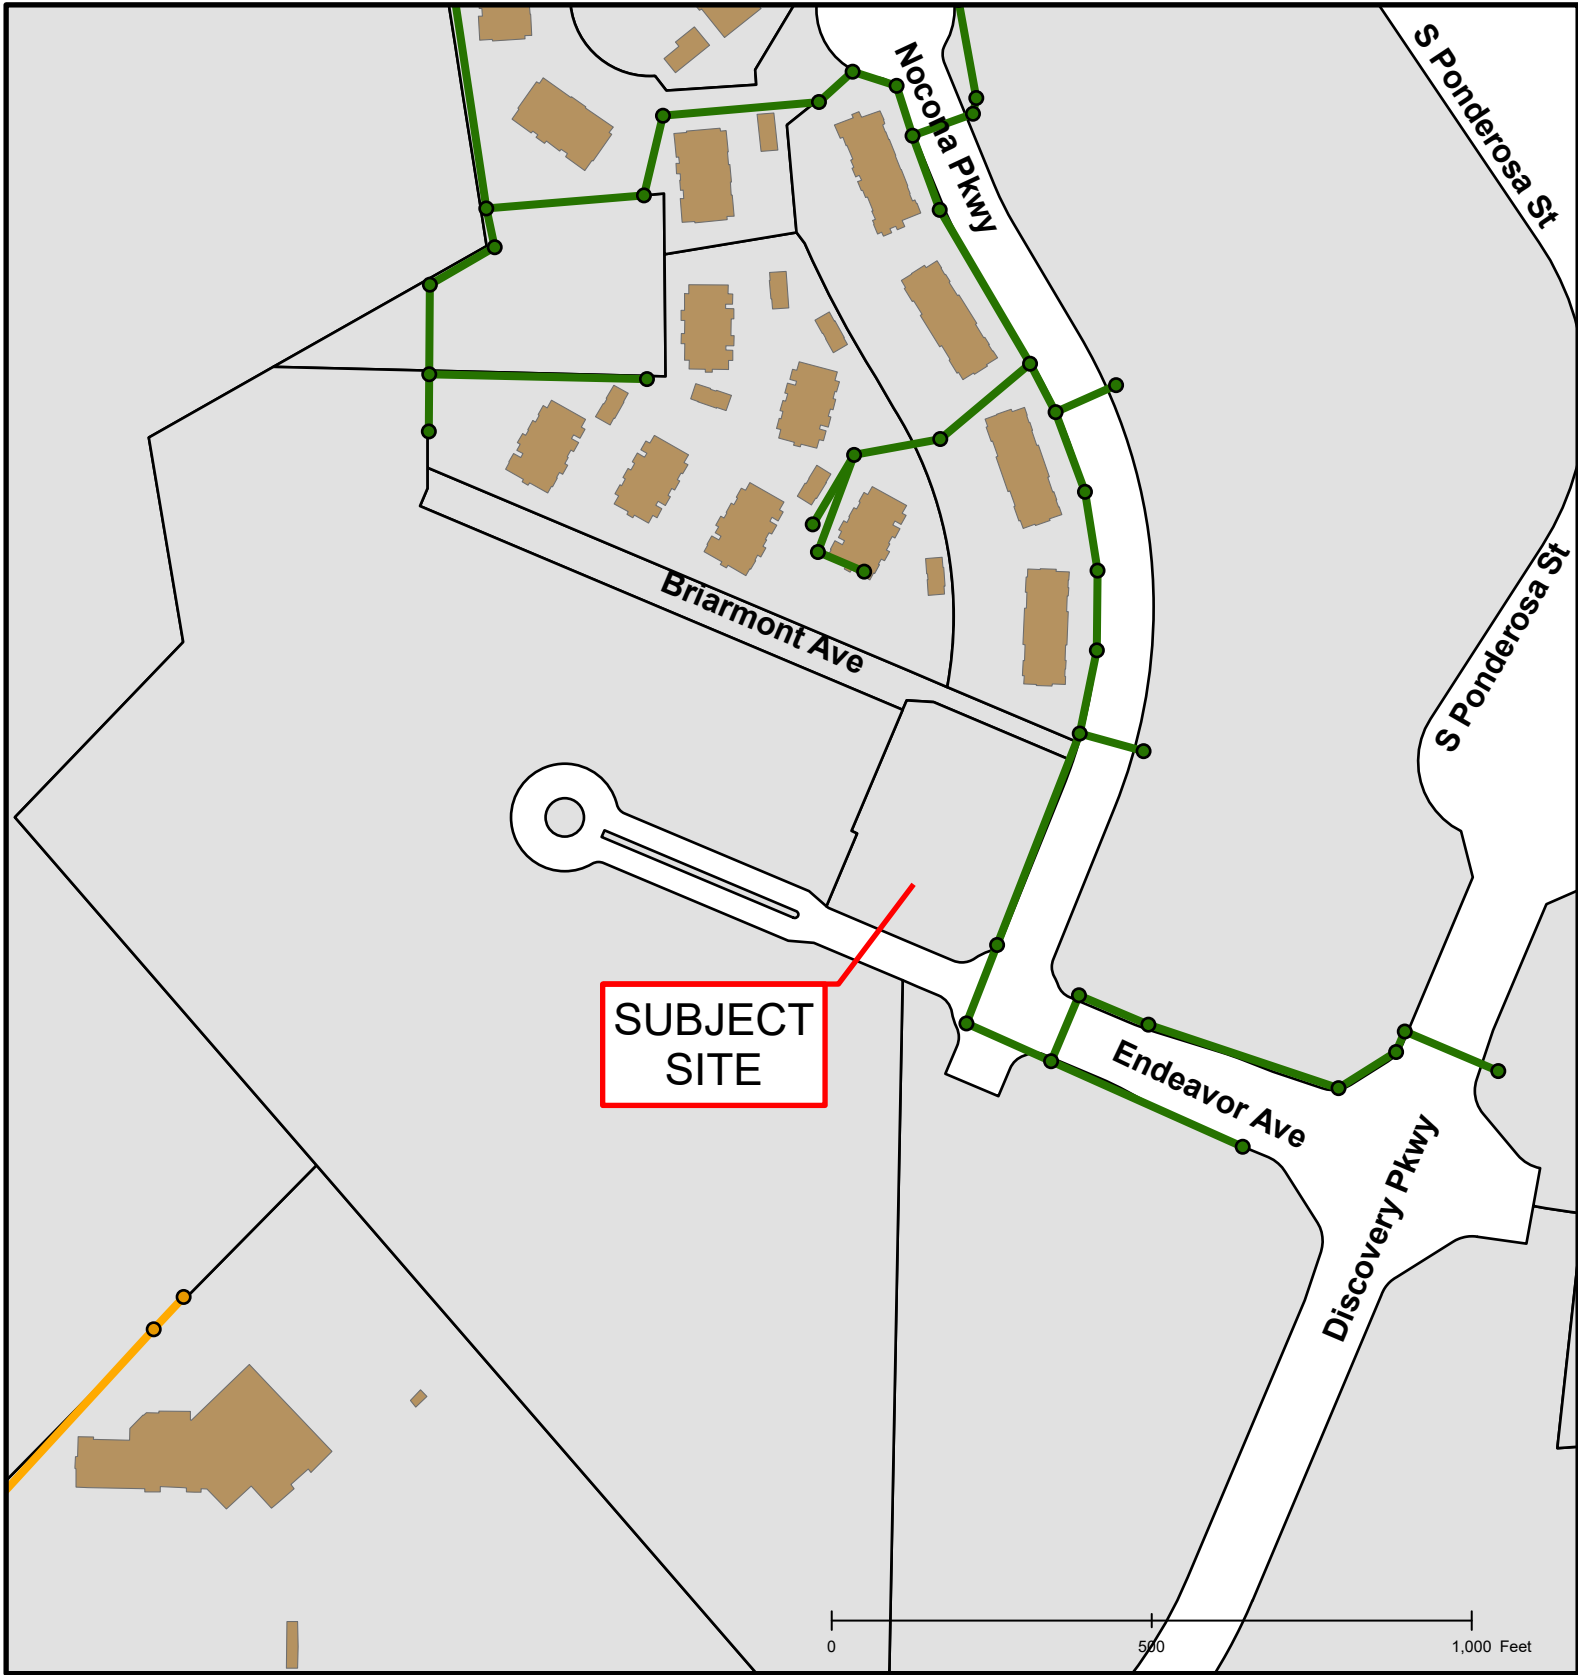

#6-2021: Discovery Park Subdivision Plat 5A (Replat)

#6-2021: Discovery Park Subdivision Plat 5A (Replat)

#6-2021: Discovery Park Subdivision Plat 5A (Replat)

Created by The City of Columbia - Community Development Department

Parcel Data Source: Boone County Assessor

2017 Imagery: Boone County Assessor's Office

Hillshade Data: Boone County GIS