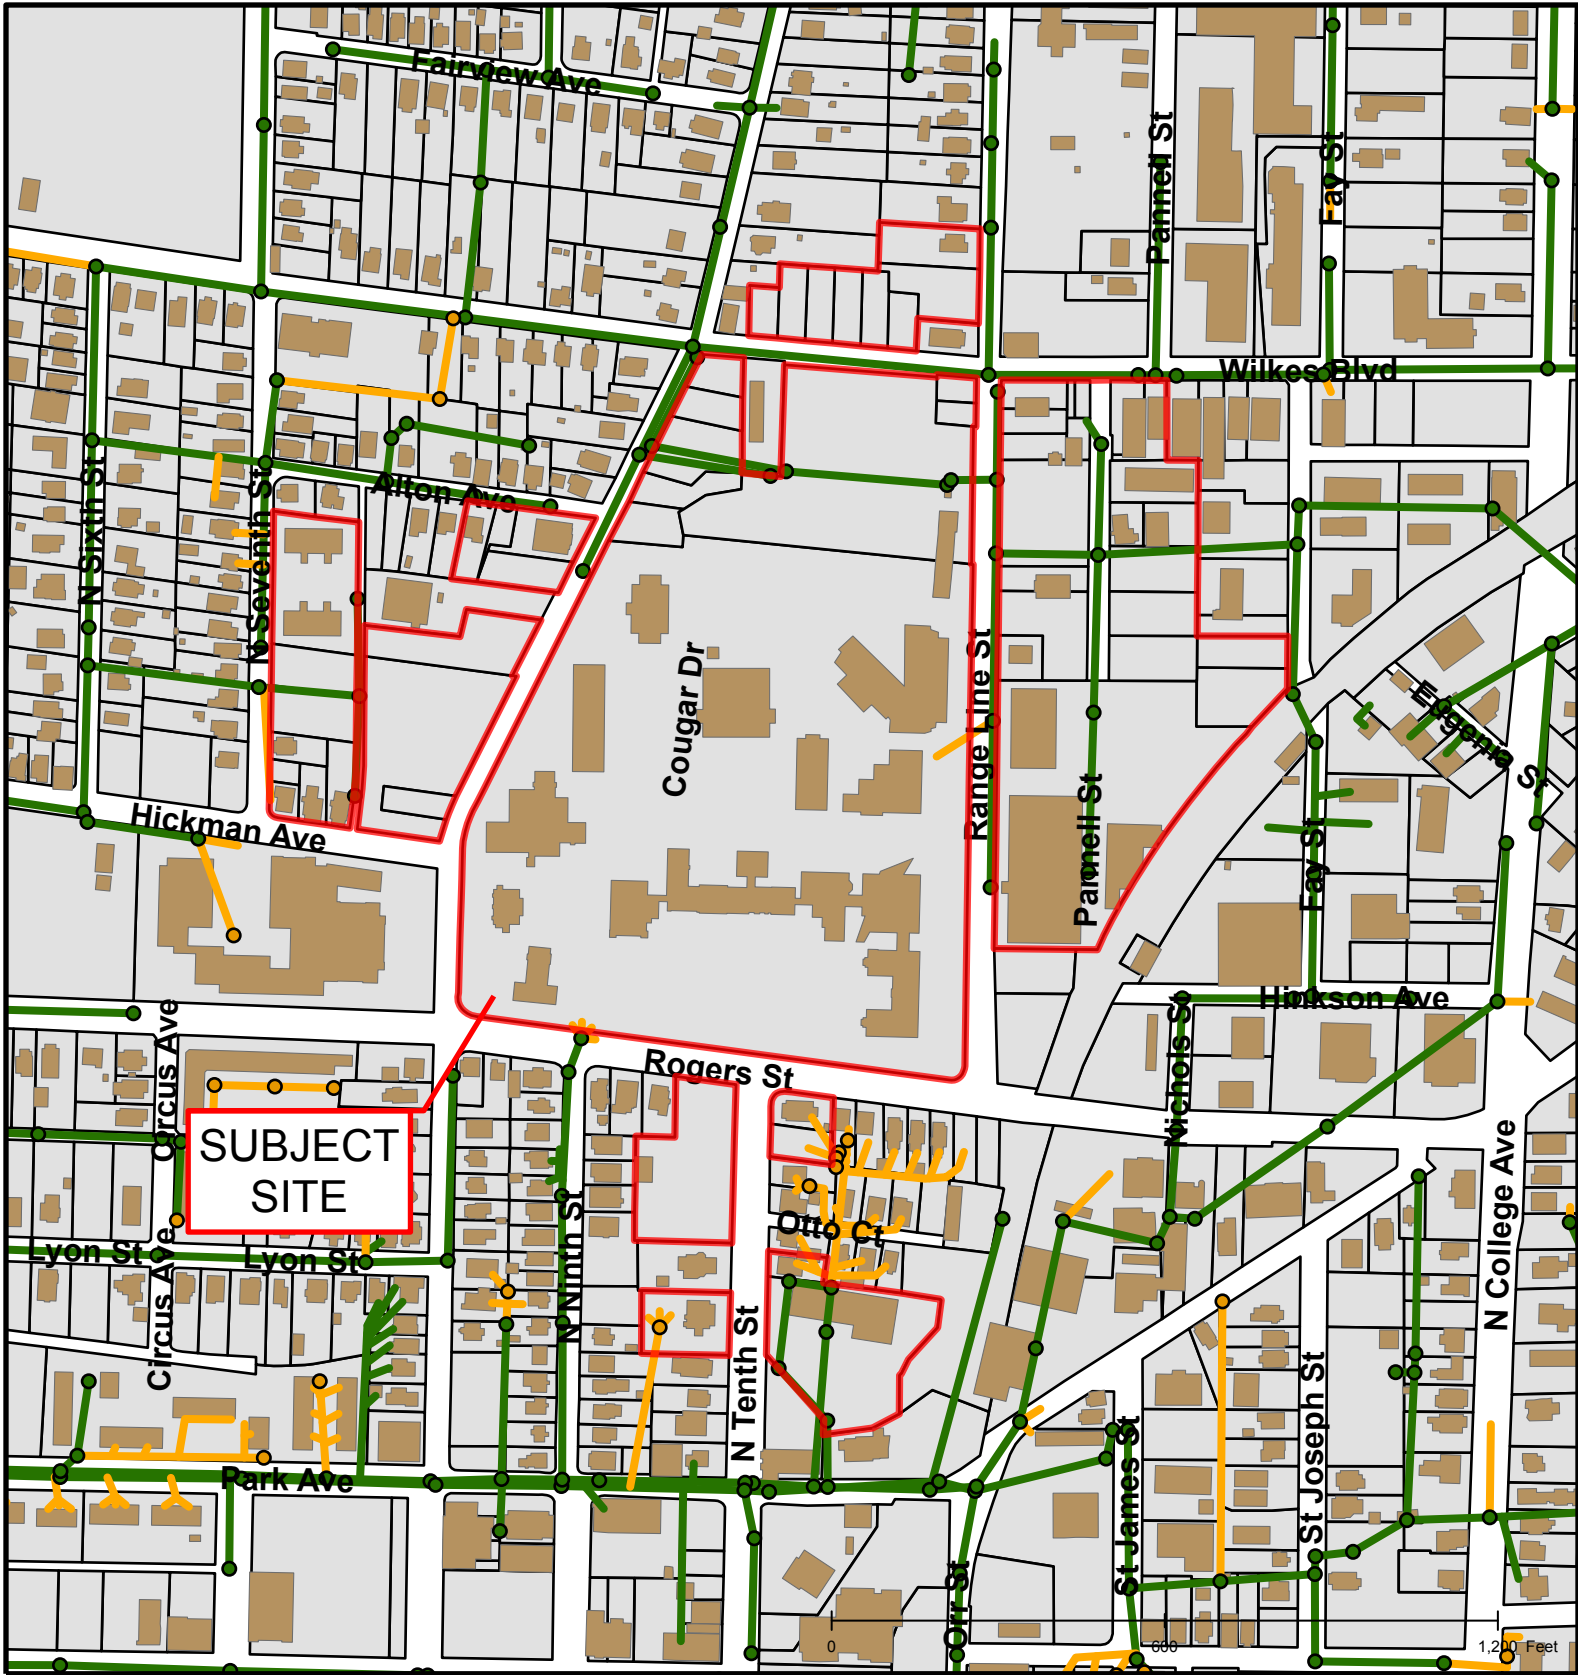

#17-87: Columbia College Campus Master Plan Update

Roads	
	100-Year Floodplain
	Scenic Route
	U-C Benton Stephens Urban Conservation District

#17-87: Columbia College Campus Master Plan Update

#17-87: Columbia College Campus Master Plan Update

	BCRSD		Roads
	City Sanitary Structure		BCRSD
	Private Sanitary Structure		City Sanitary Line
	UMC		Private Sanitary Line