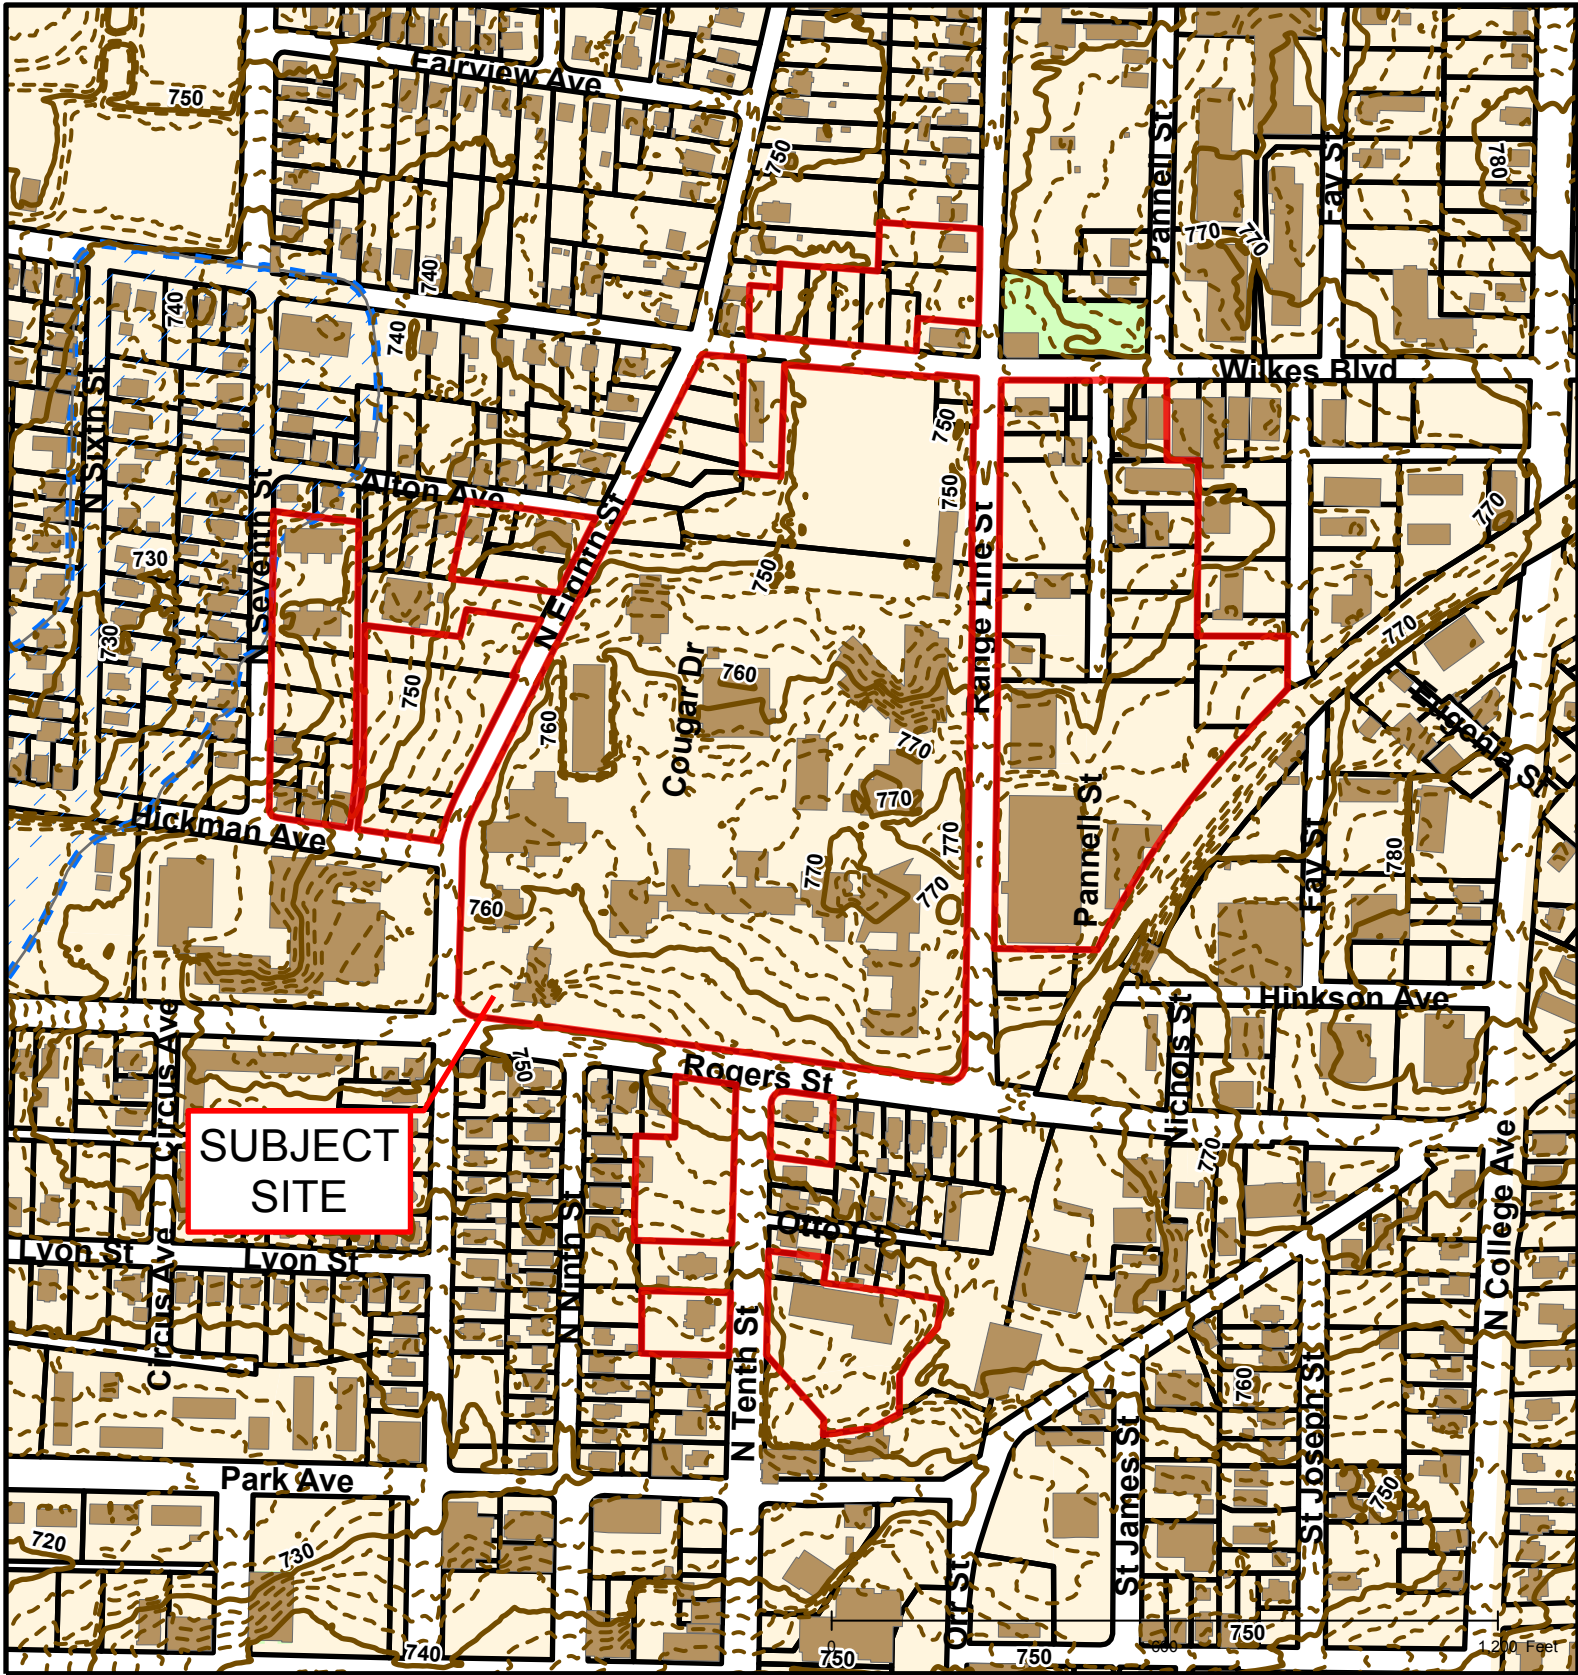

#17-87: Columbia College Campus Master Plan Update

Roads	
	100-Year Floodplain
	Scenic Route
	U-C Benton Stephens Urban Conservation District

#17-87: Columbia College Campus Master Plan Update

#17-87: Columbia College Campus Master Plan Update

	BCRSD		Roads
	City Sanitary Structure		BCRSD
	Private Sanitary Structure		City Sanitary Line
	UMC		Private Sanitary Line