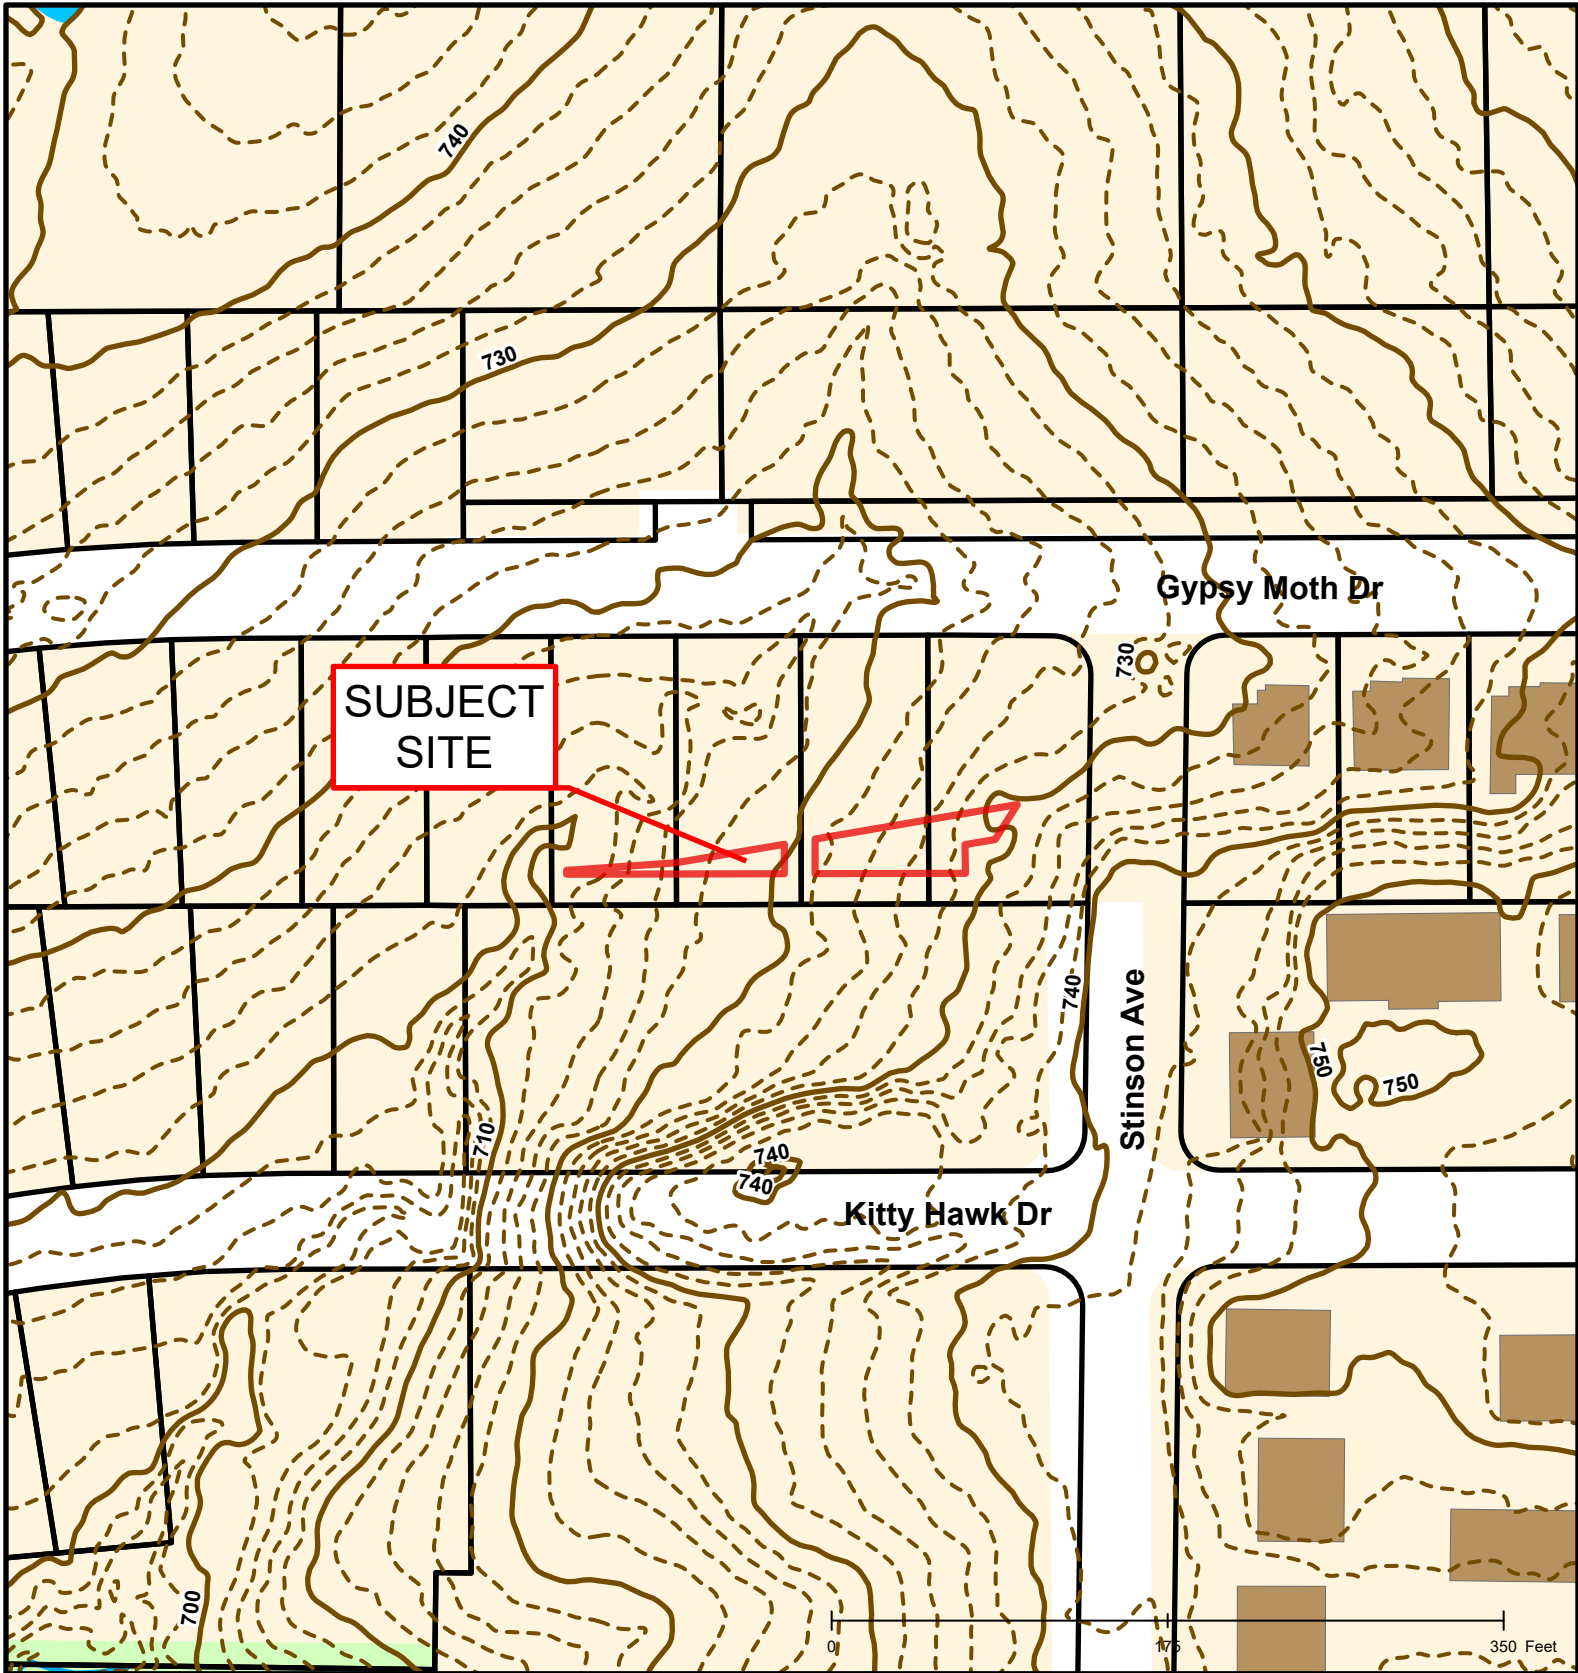

#161-2019 Kitty Hawk Manor Plat No. 7 Easement Vacation

#161-2019 Kitty Hawk Manor Plat No. 7 Easement Vacation

#161-2019 Kitty Hawk Manor Plat No. 7 Easement Vacation

City Sanitary Structure	Columbia City Limit
City Sanitary Line	Building Footprint
	Parcels