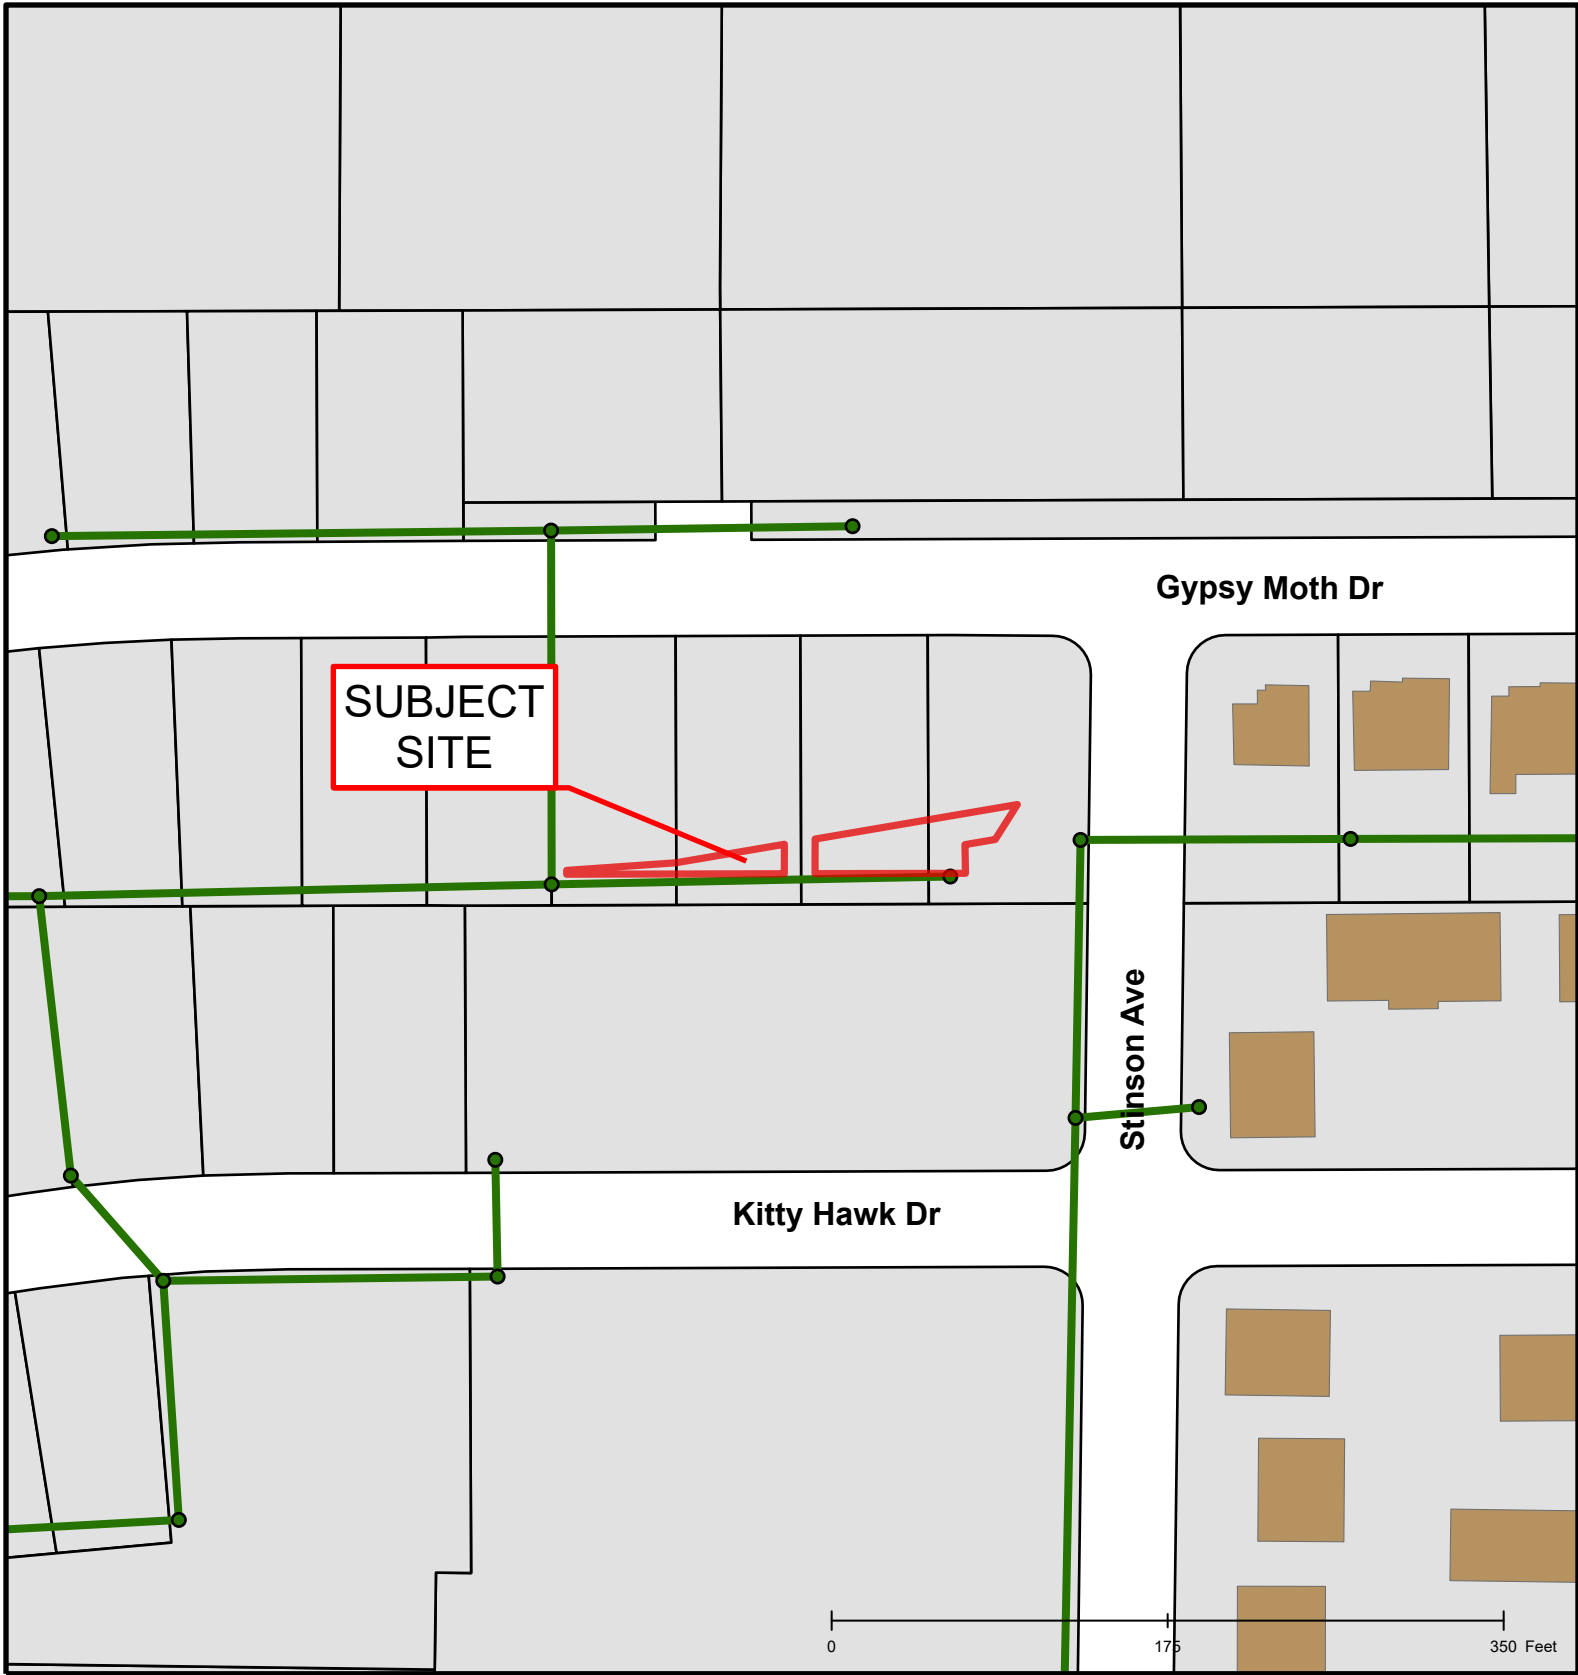

#161-2019 Kitty Hawk Manor Plat No. 7 Easement Vacation

#161-2019 Kitty Hawk Manor Plat No. 7 Easement Vacation

#161-2019 Kitty Hawk Manor Plat No. 7 Easement Vacation

City Sanitary Structure	Columbia City Limit
City Sanitary Line	Building Footprint
	Parcels