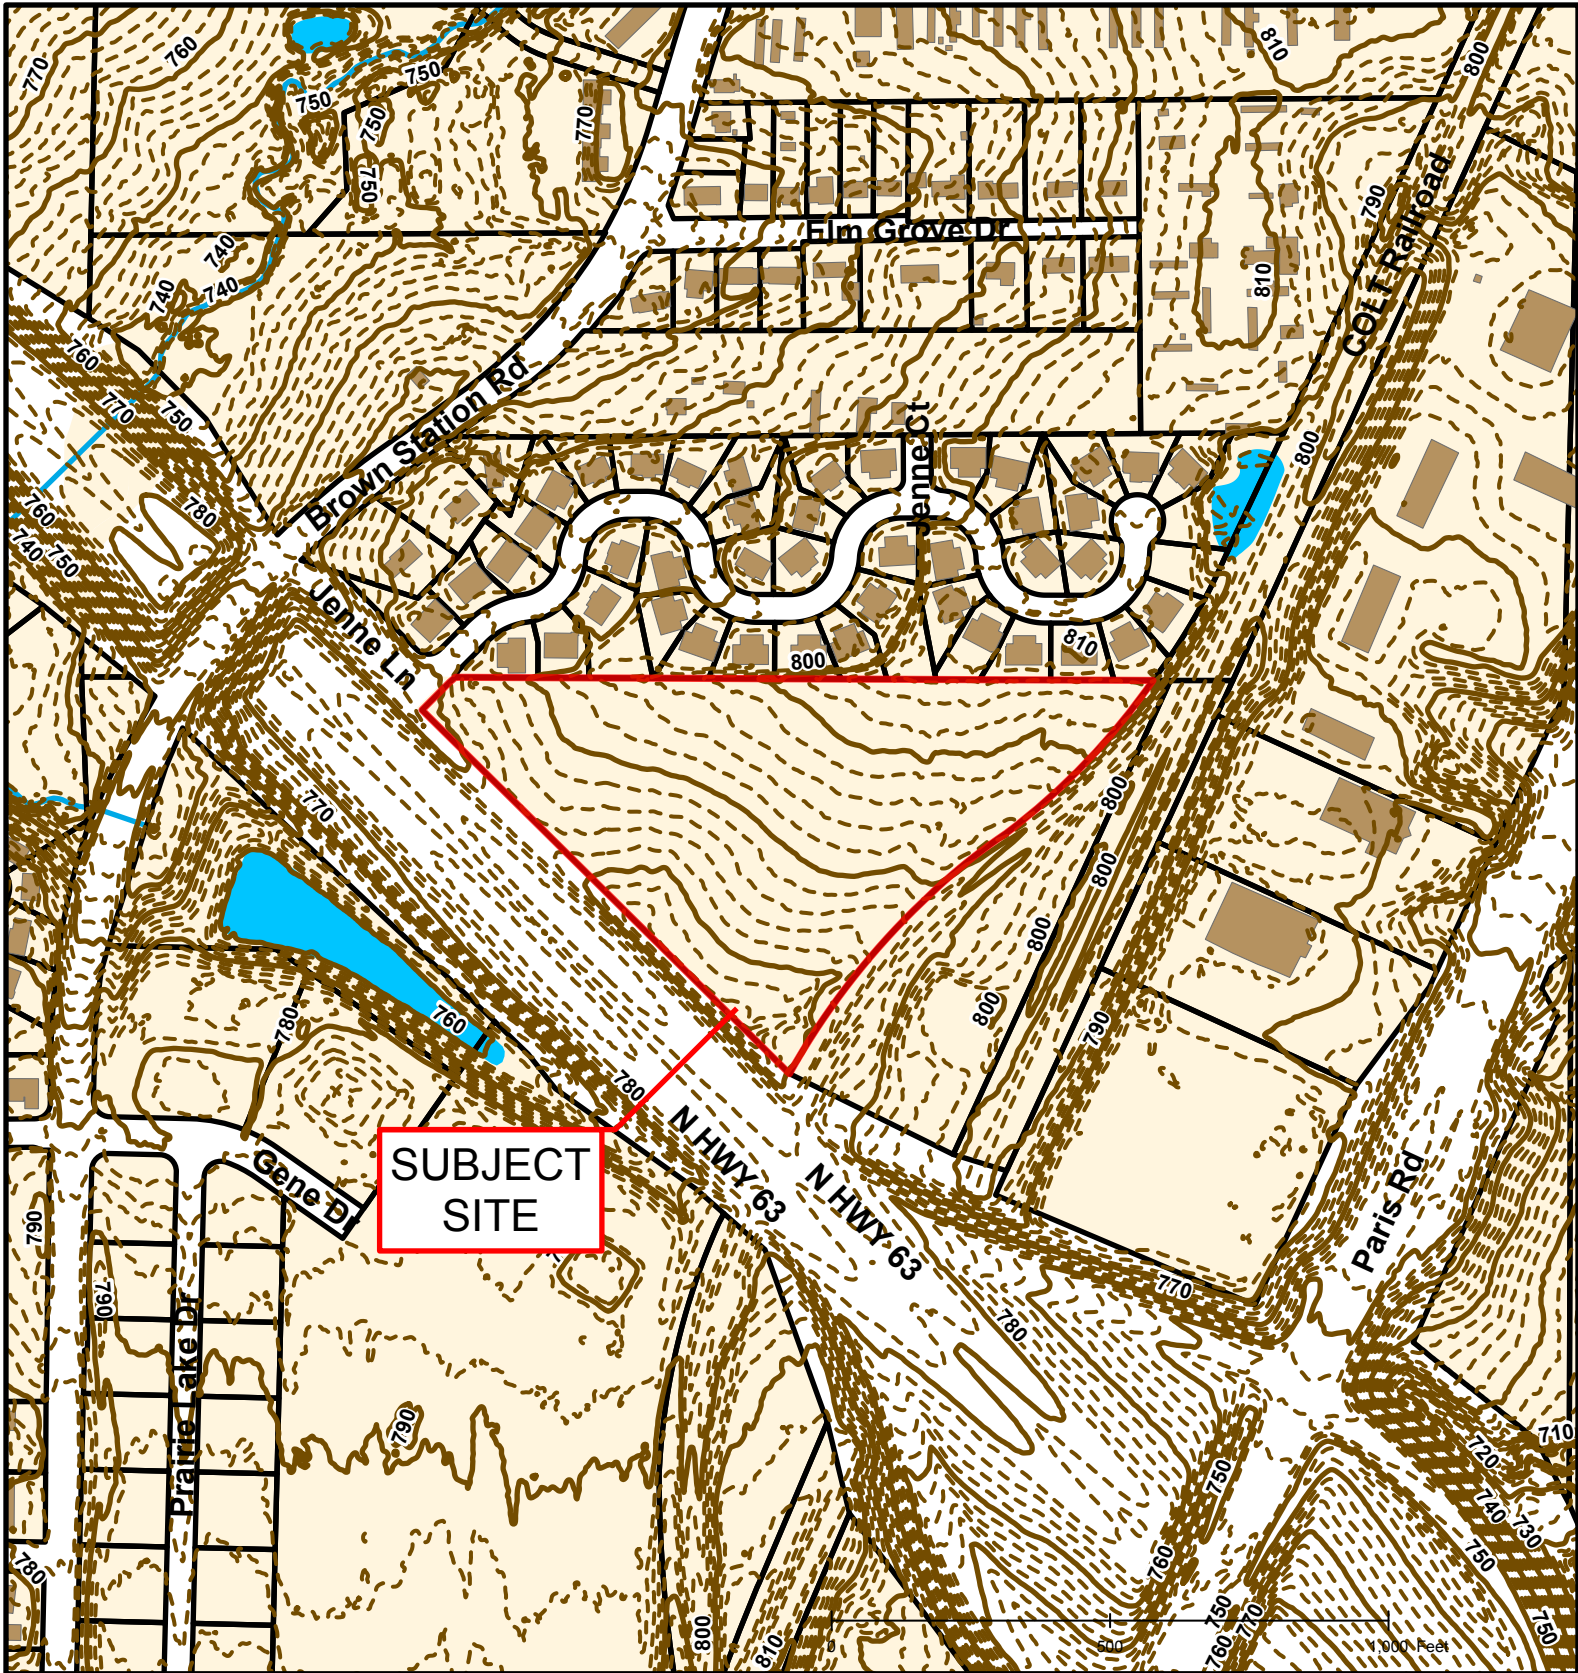

# #18-92: Hilltop Subdivision Final Plat

## #18-92: Hilltop Subdivision Final Plat

Created by The City of Columbia - Community Development Department

Parcel Data Source: Boone County Assessor

2015 Imagery: Boone County Assessor's Office

Hillshade Data: Boone County GIS Office