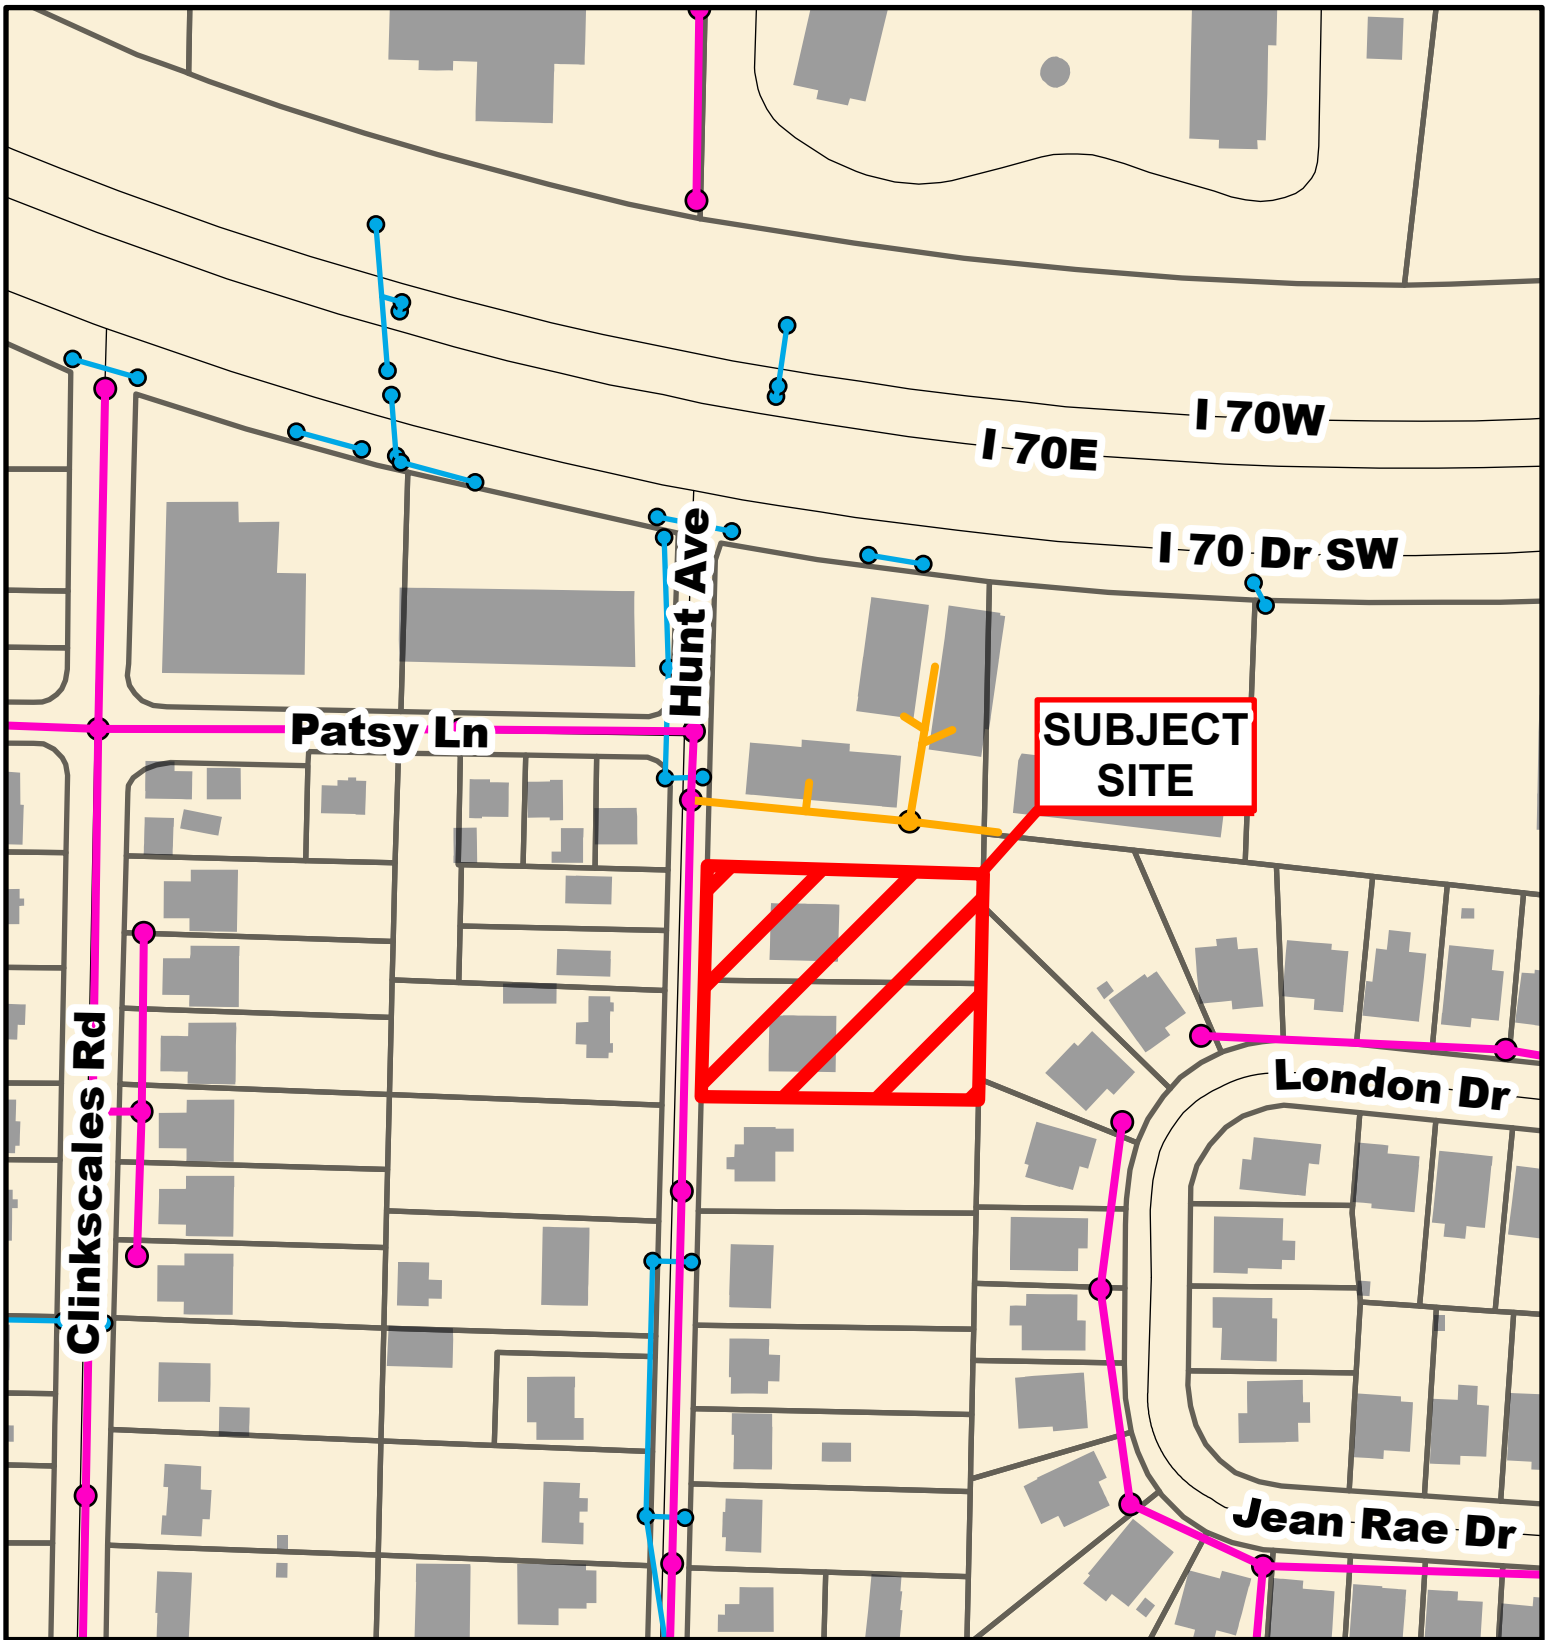

**Case # 125-2024 - 804-806 Hunt Avenue
Final Plat**

Case # 125-2024 - 804-806 Hunt Avenue
Final Plat

--- 2 Foot Contour Lines  Parcels

Case # 125-2024 - 804-806 Hunt Avenue
Final Plat

- City Sanitary Line
- City Storm Lines
- Private Sanitary Line
- Parcels