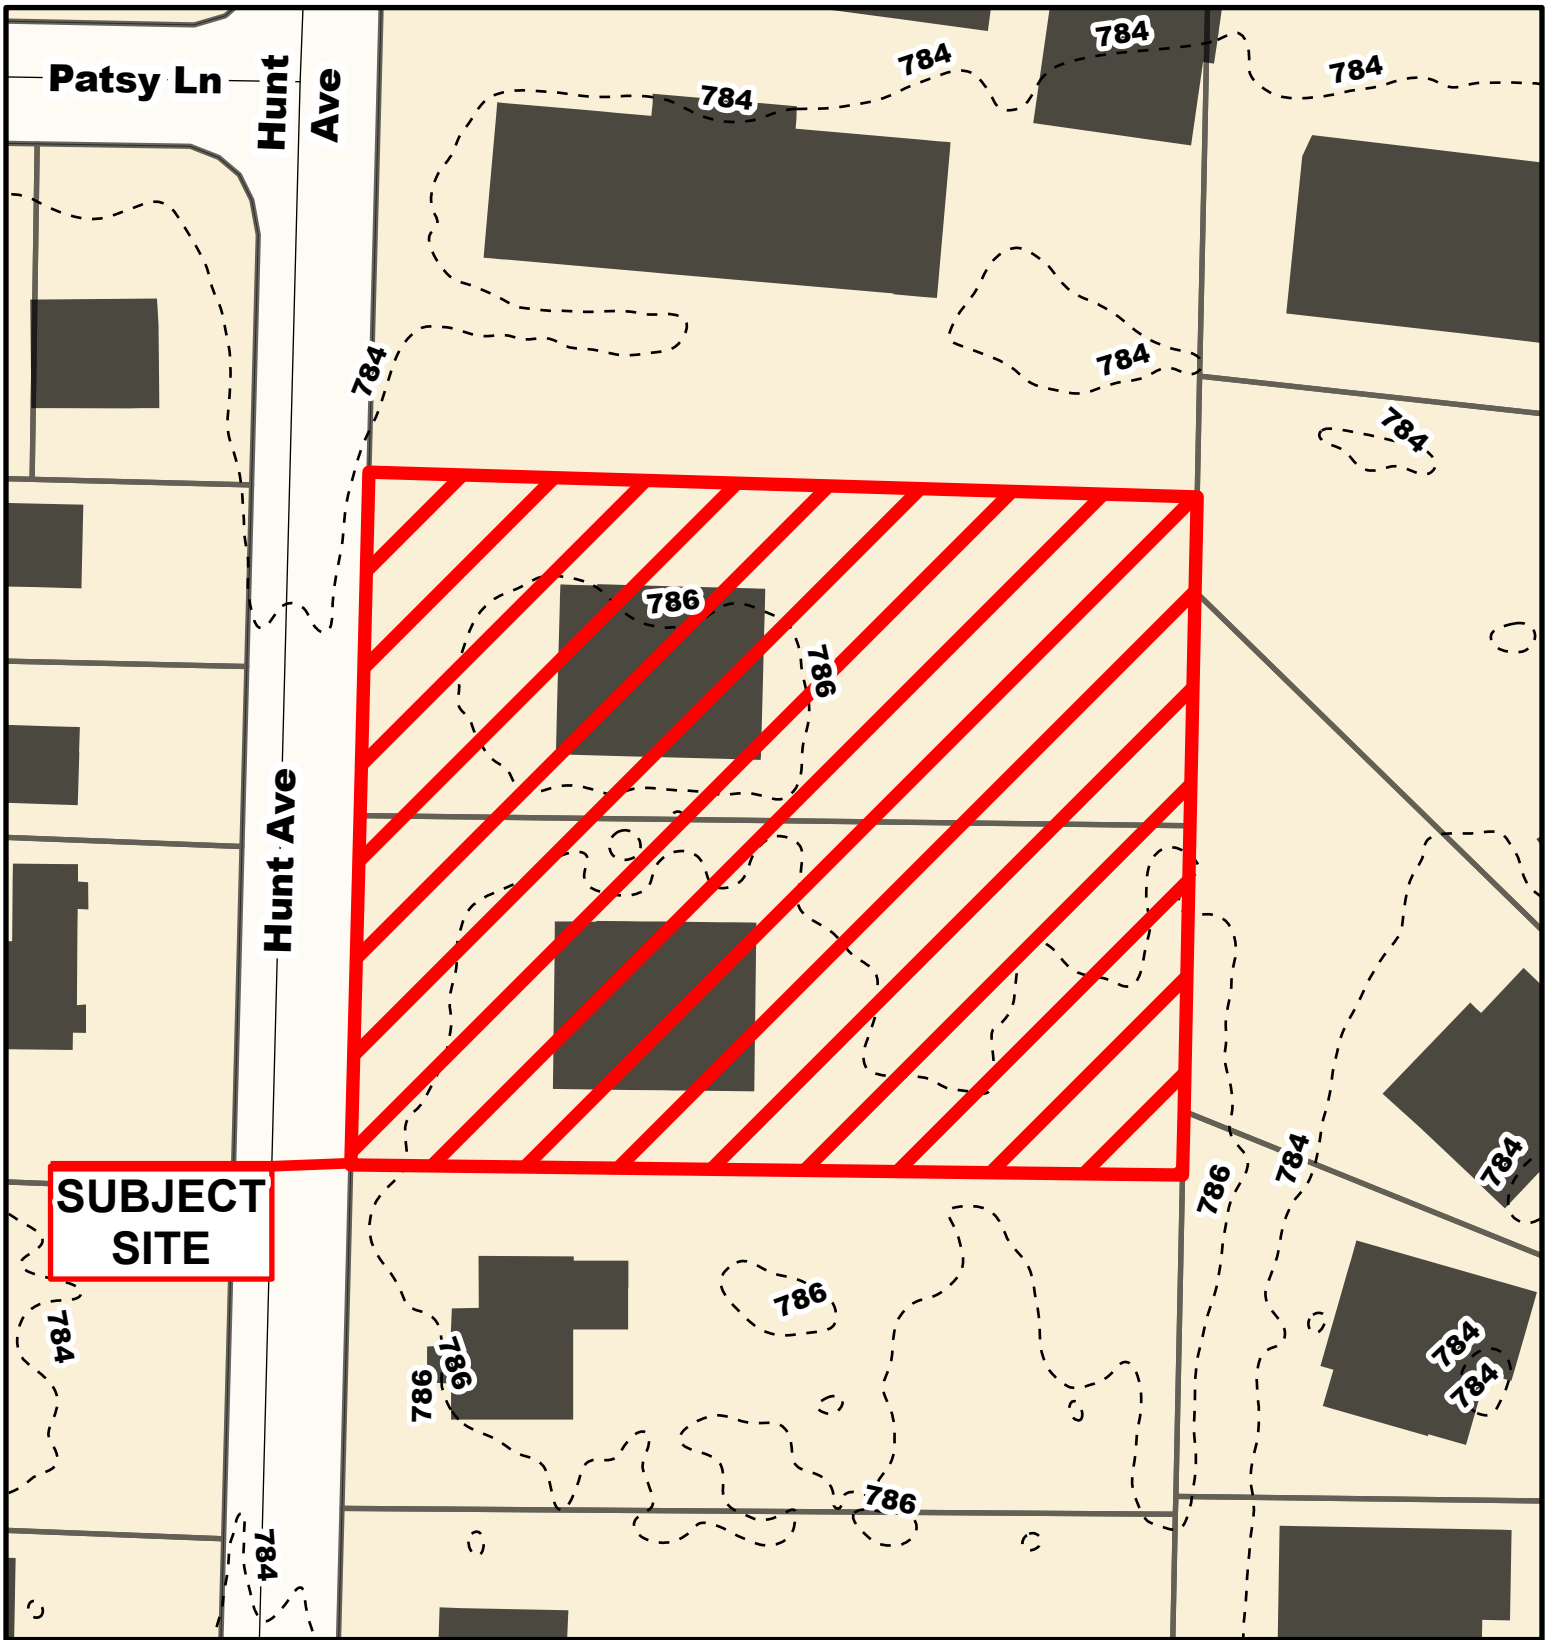

**Case # 125-2024 - 804-806 Hunt Avenue
Final Plat**

Case # 125-2024 - 804-806 Hunt Avenue
Final Plat

--- 2 Foot Contour Lines  Parcels

Case # 125-2024 - 804-806 Hunt Avenue
Final Plat

- City Sanitary Line
- City Storm Lines
- Private Sanitary Line
- Parcels