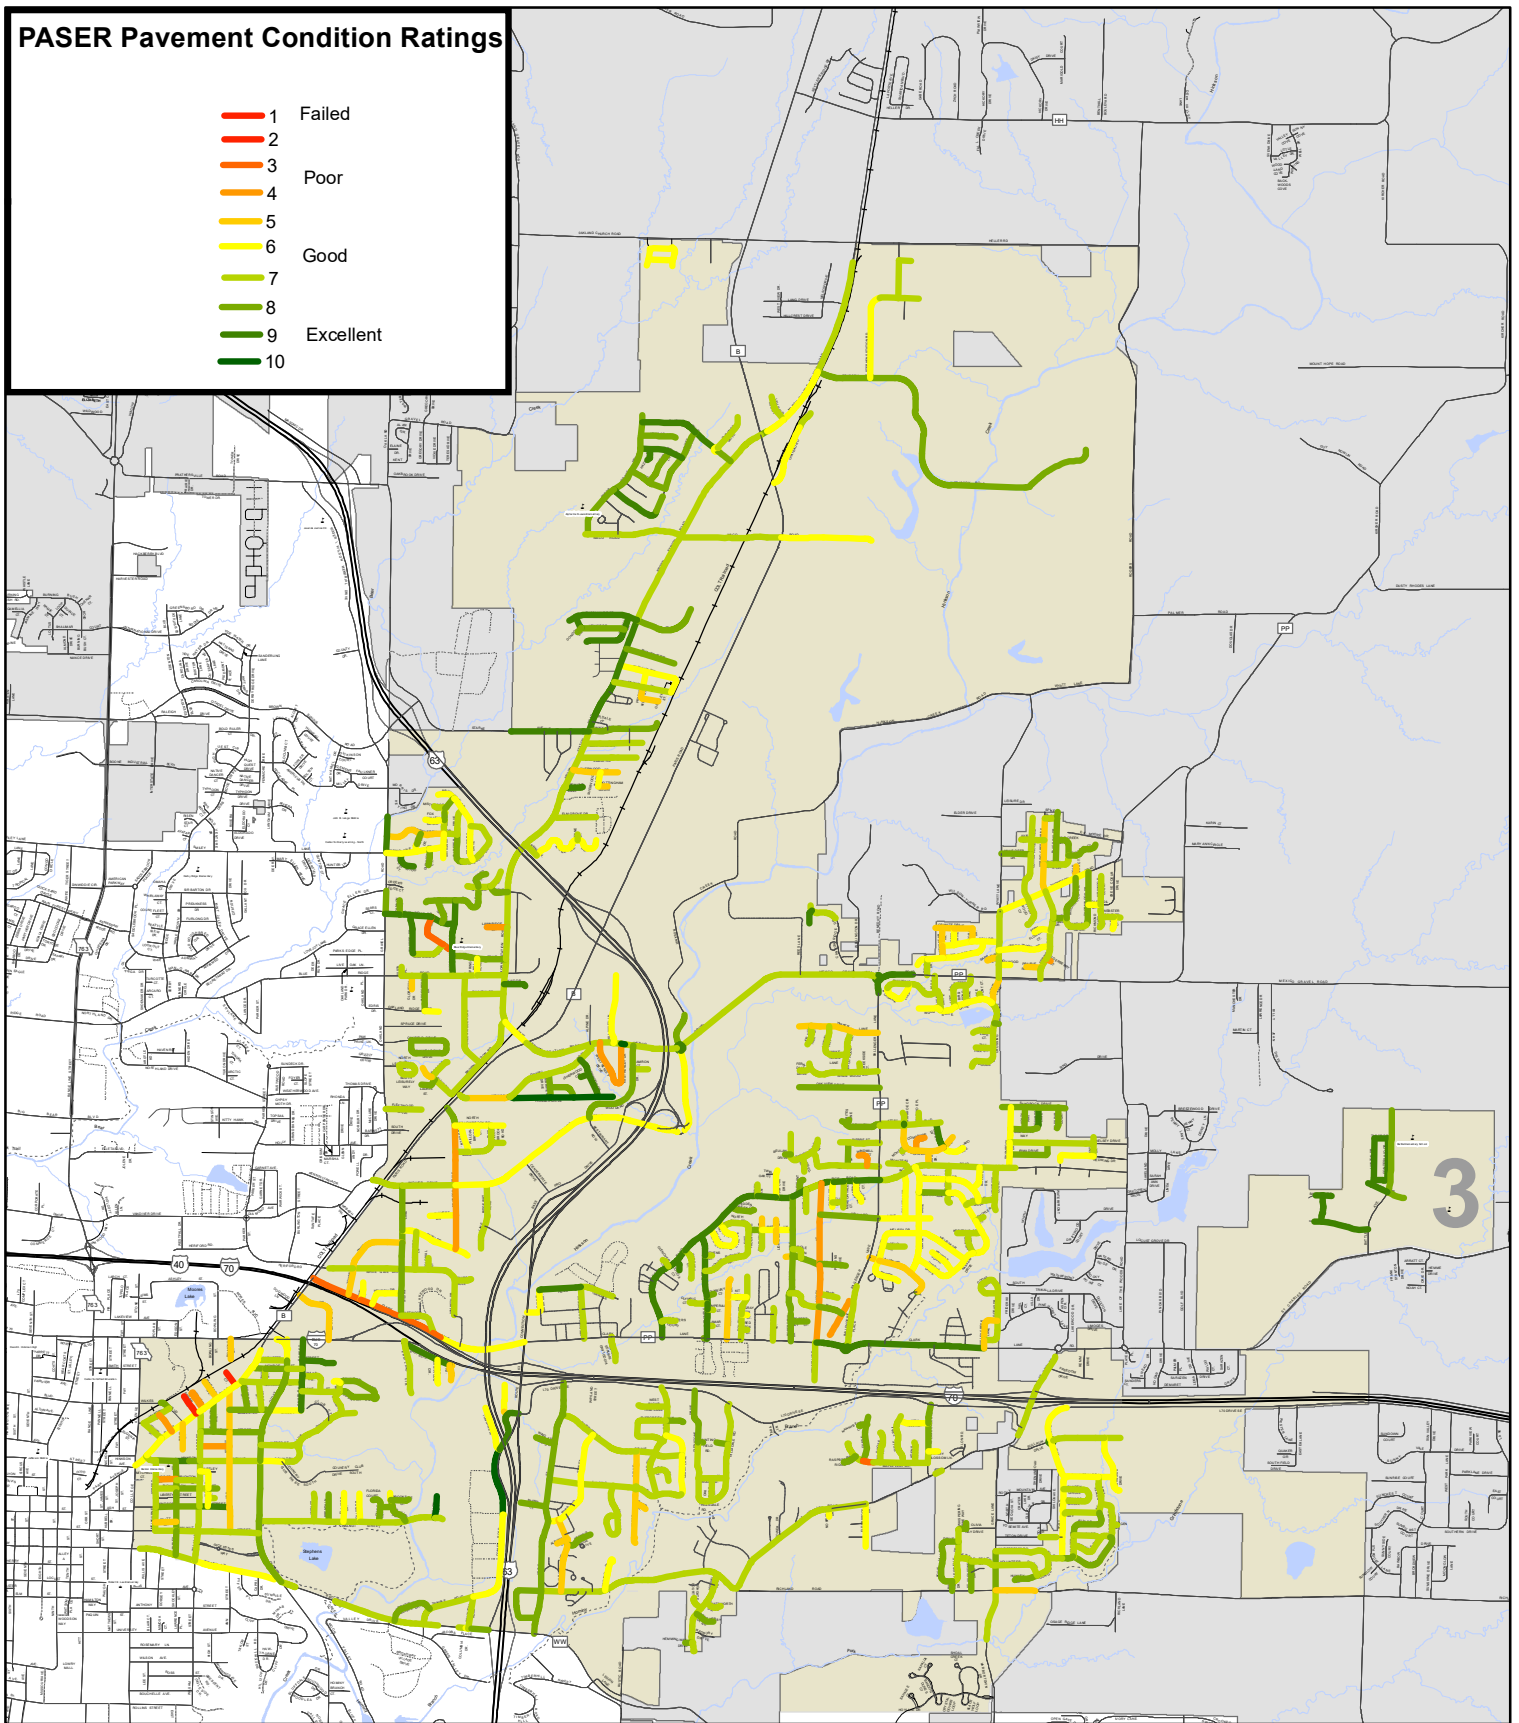

# PASER Pavement Condition Ratings

## Legend

## *PASER Ratings Ward 3* CITY of COLUMBIA, MISSOURI

Scale 1"=6500'

1/2019