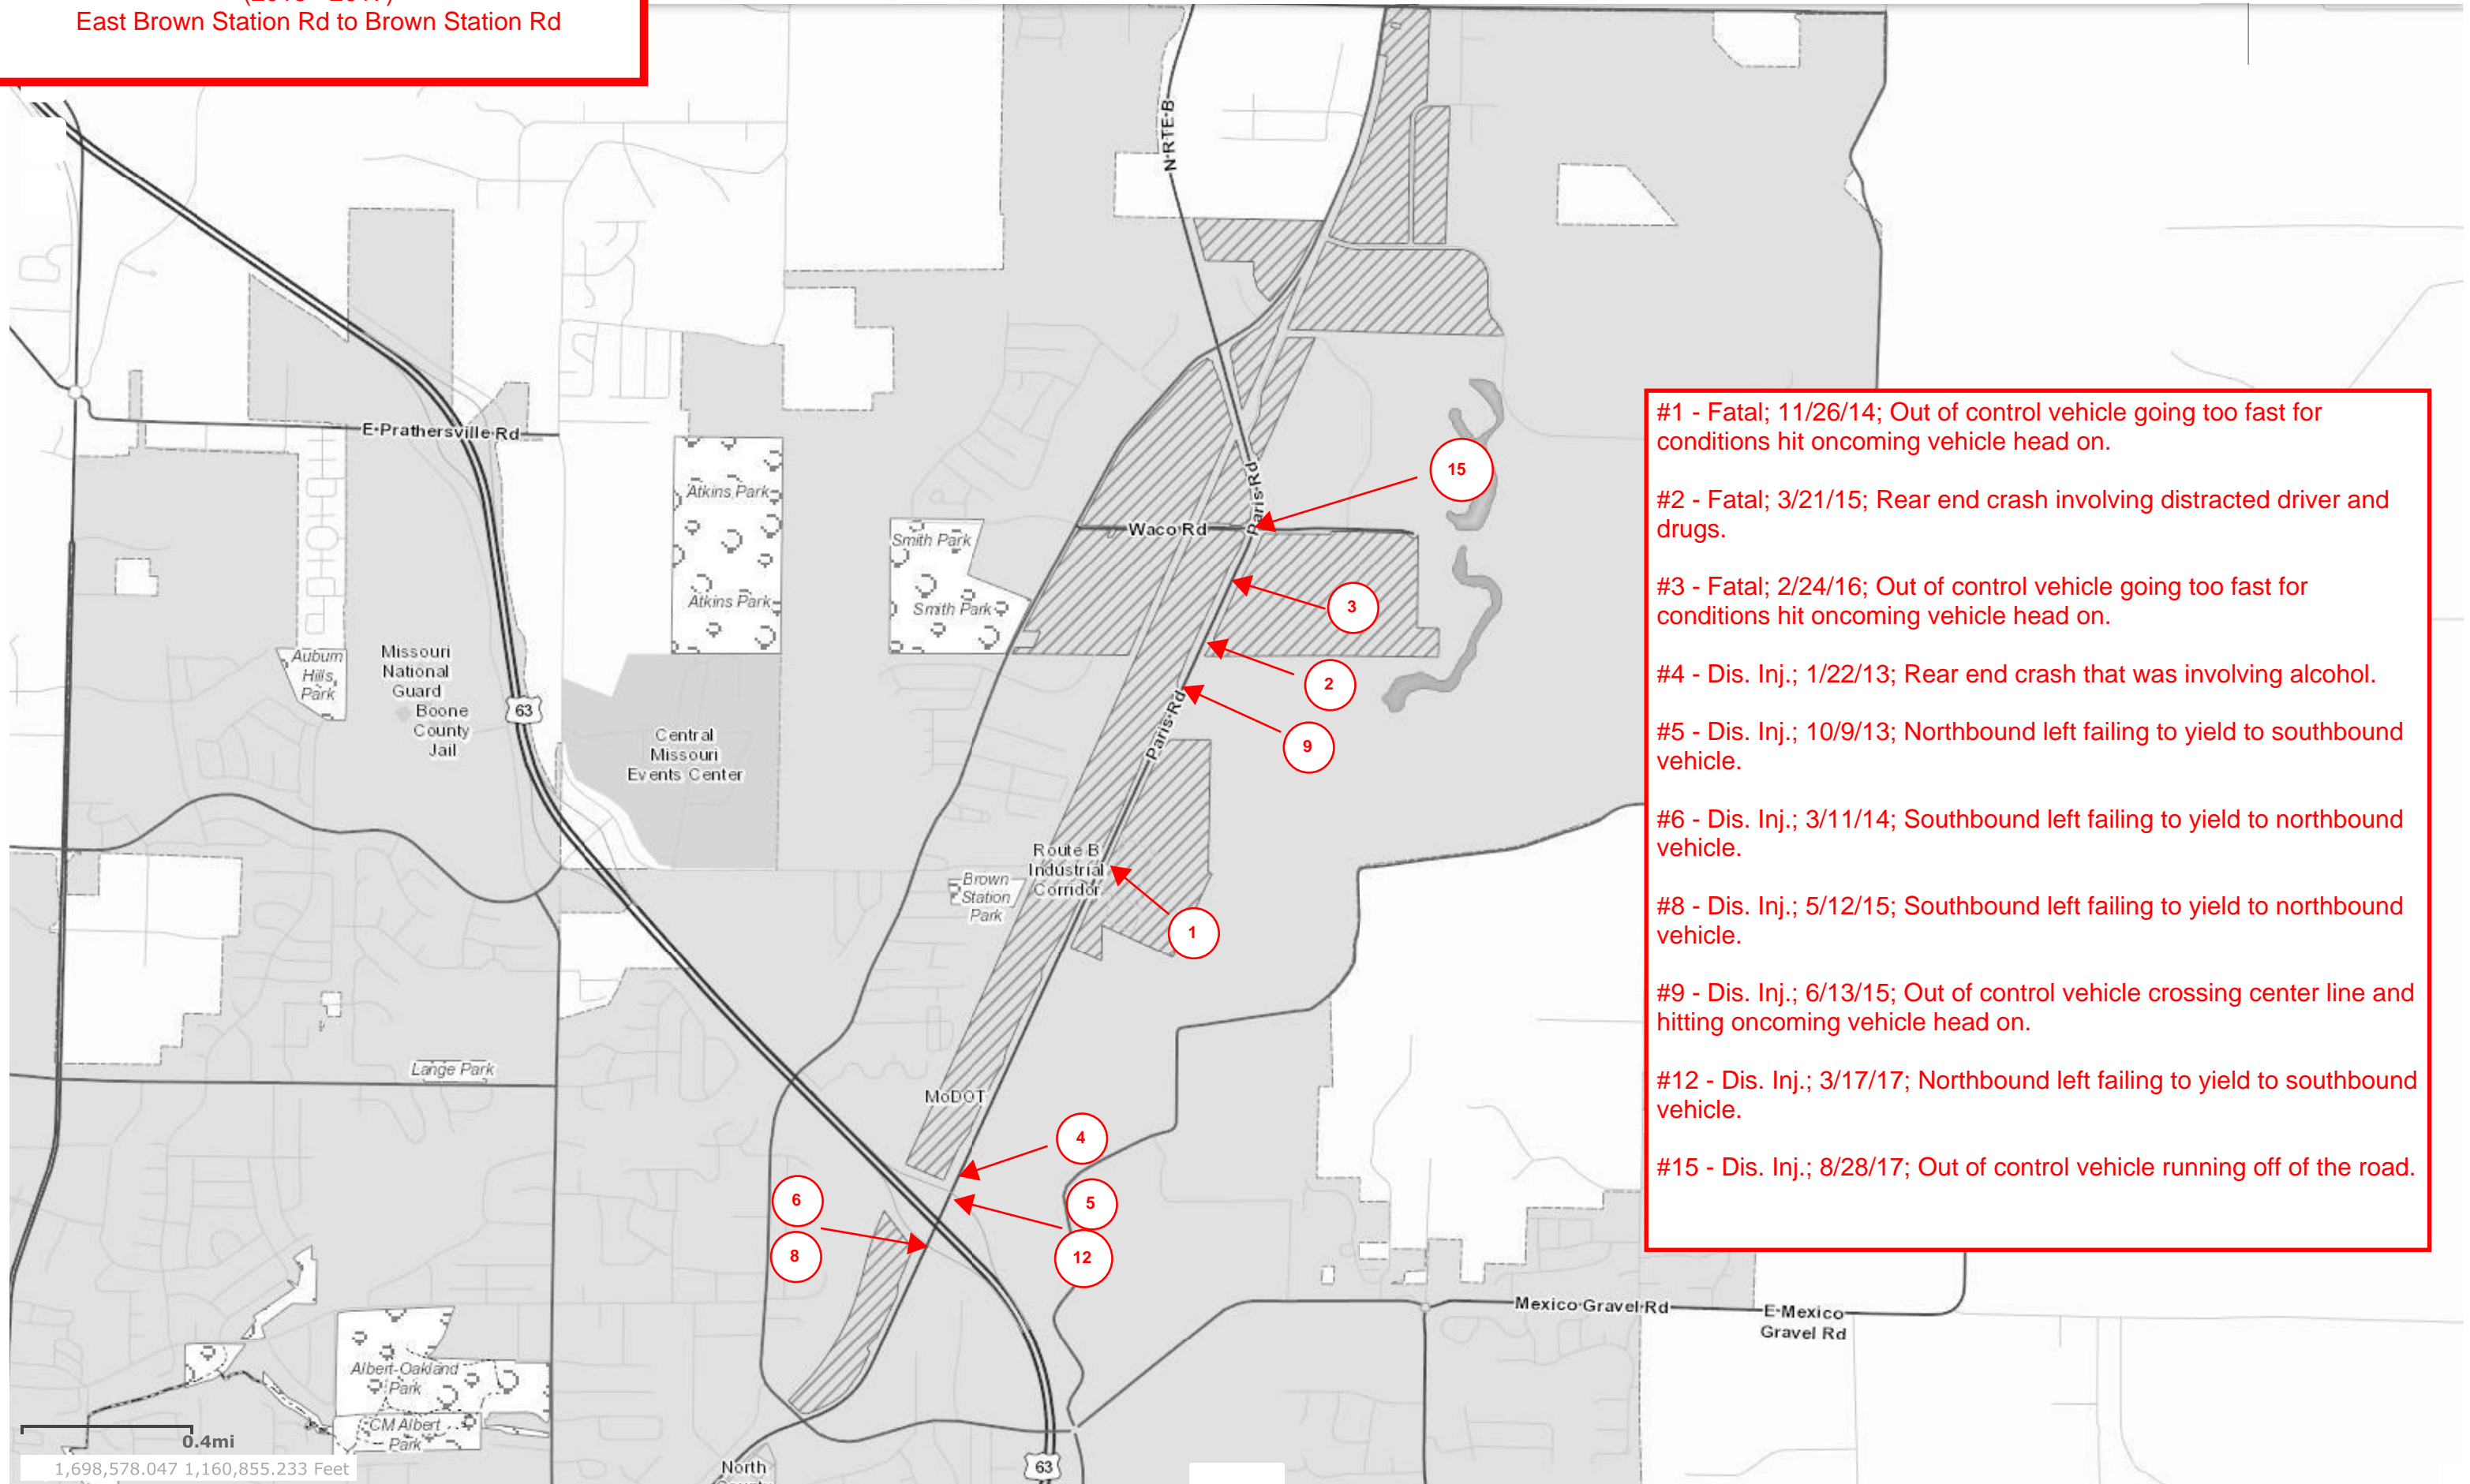

Route B (Paris Rd) Fatal and Disabling Crashes
(2013 - 2017)
College Ave to East Brown Station Rd

#7 - Dis. Inj.; 11/19/14; Car turning right onto Paris from Clark Ln hitting a bicyclist on Paris.

#10 - Dis. Inj.; 5/18/16; Speeding, out of control car turning right off of Brown Station hitting vehicles on Route B.

#11 - Dis. Inj.; 11/15/16; Bicyclist rear ends vehicle waiting to turn left from Paris on to College

#13 - Dis. Inj.; 4/6/17; Out of control vehicle hitting signal pole.

#14 - Dis. Inj.; 7/30/17; Northbound vehicle turning left in front of motorcycle. Both parties stated they had green light.

Route B (Paris Rd) Fatal and Disabling Crashes
(2013 - 2017)
East Brown Station Rd to Brown Station Rd

- #1 - Fatal; 11/26/14; Out of control vehicle going too fast for conditions hit oncoming vehicle head on.
- #2 - Fatal; 3/21/15; Rear end crash involving distracted driver and drugs.
- #3 - Fatal; 2/24/16; Out of control vehicle going too fast for conditions hit oncoming vehicle head on.
- #4 - Dis. Inj.; 1/22/13; Rear end crash that was involving alcohol.
- #5 - Dis. Inj.; 10/9/13; Northbound left failing to yield to southbound vehicle.
- #6 - Dis. Inj.; 3/11/14; Southbound left failing to yield to northbound vehicle.
- #8 - Dis. Inj.; 5/12/15; Southbound left failing to yield to northbound vehicle.
- #9 - Dis. Inj.; 6/13/15; Out of control vehicle crossing center line and hitting oncoming vehicle head on.
- #12 - Dis. Inj.; 3/17/17; Northbound left failing to yield to southbound vehicle.
- #15 - Dis. Inj.; 8/28/17; Out of control vehicle running off of the road.