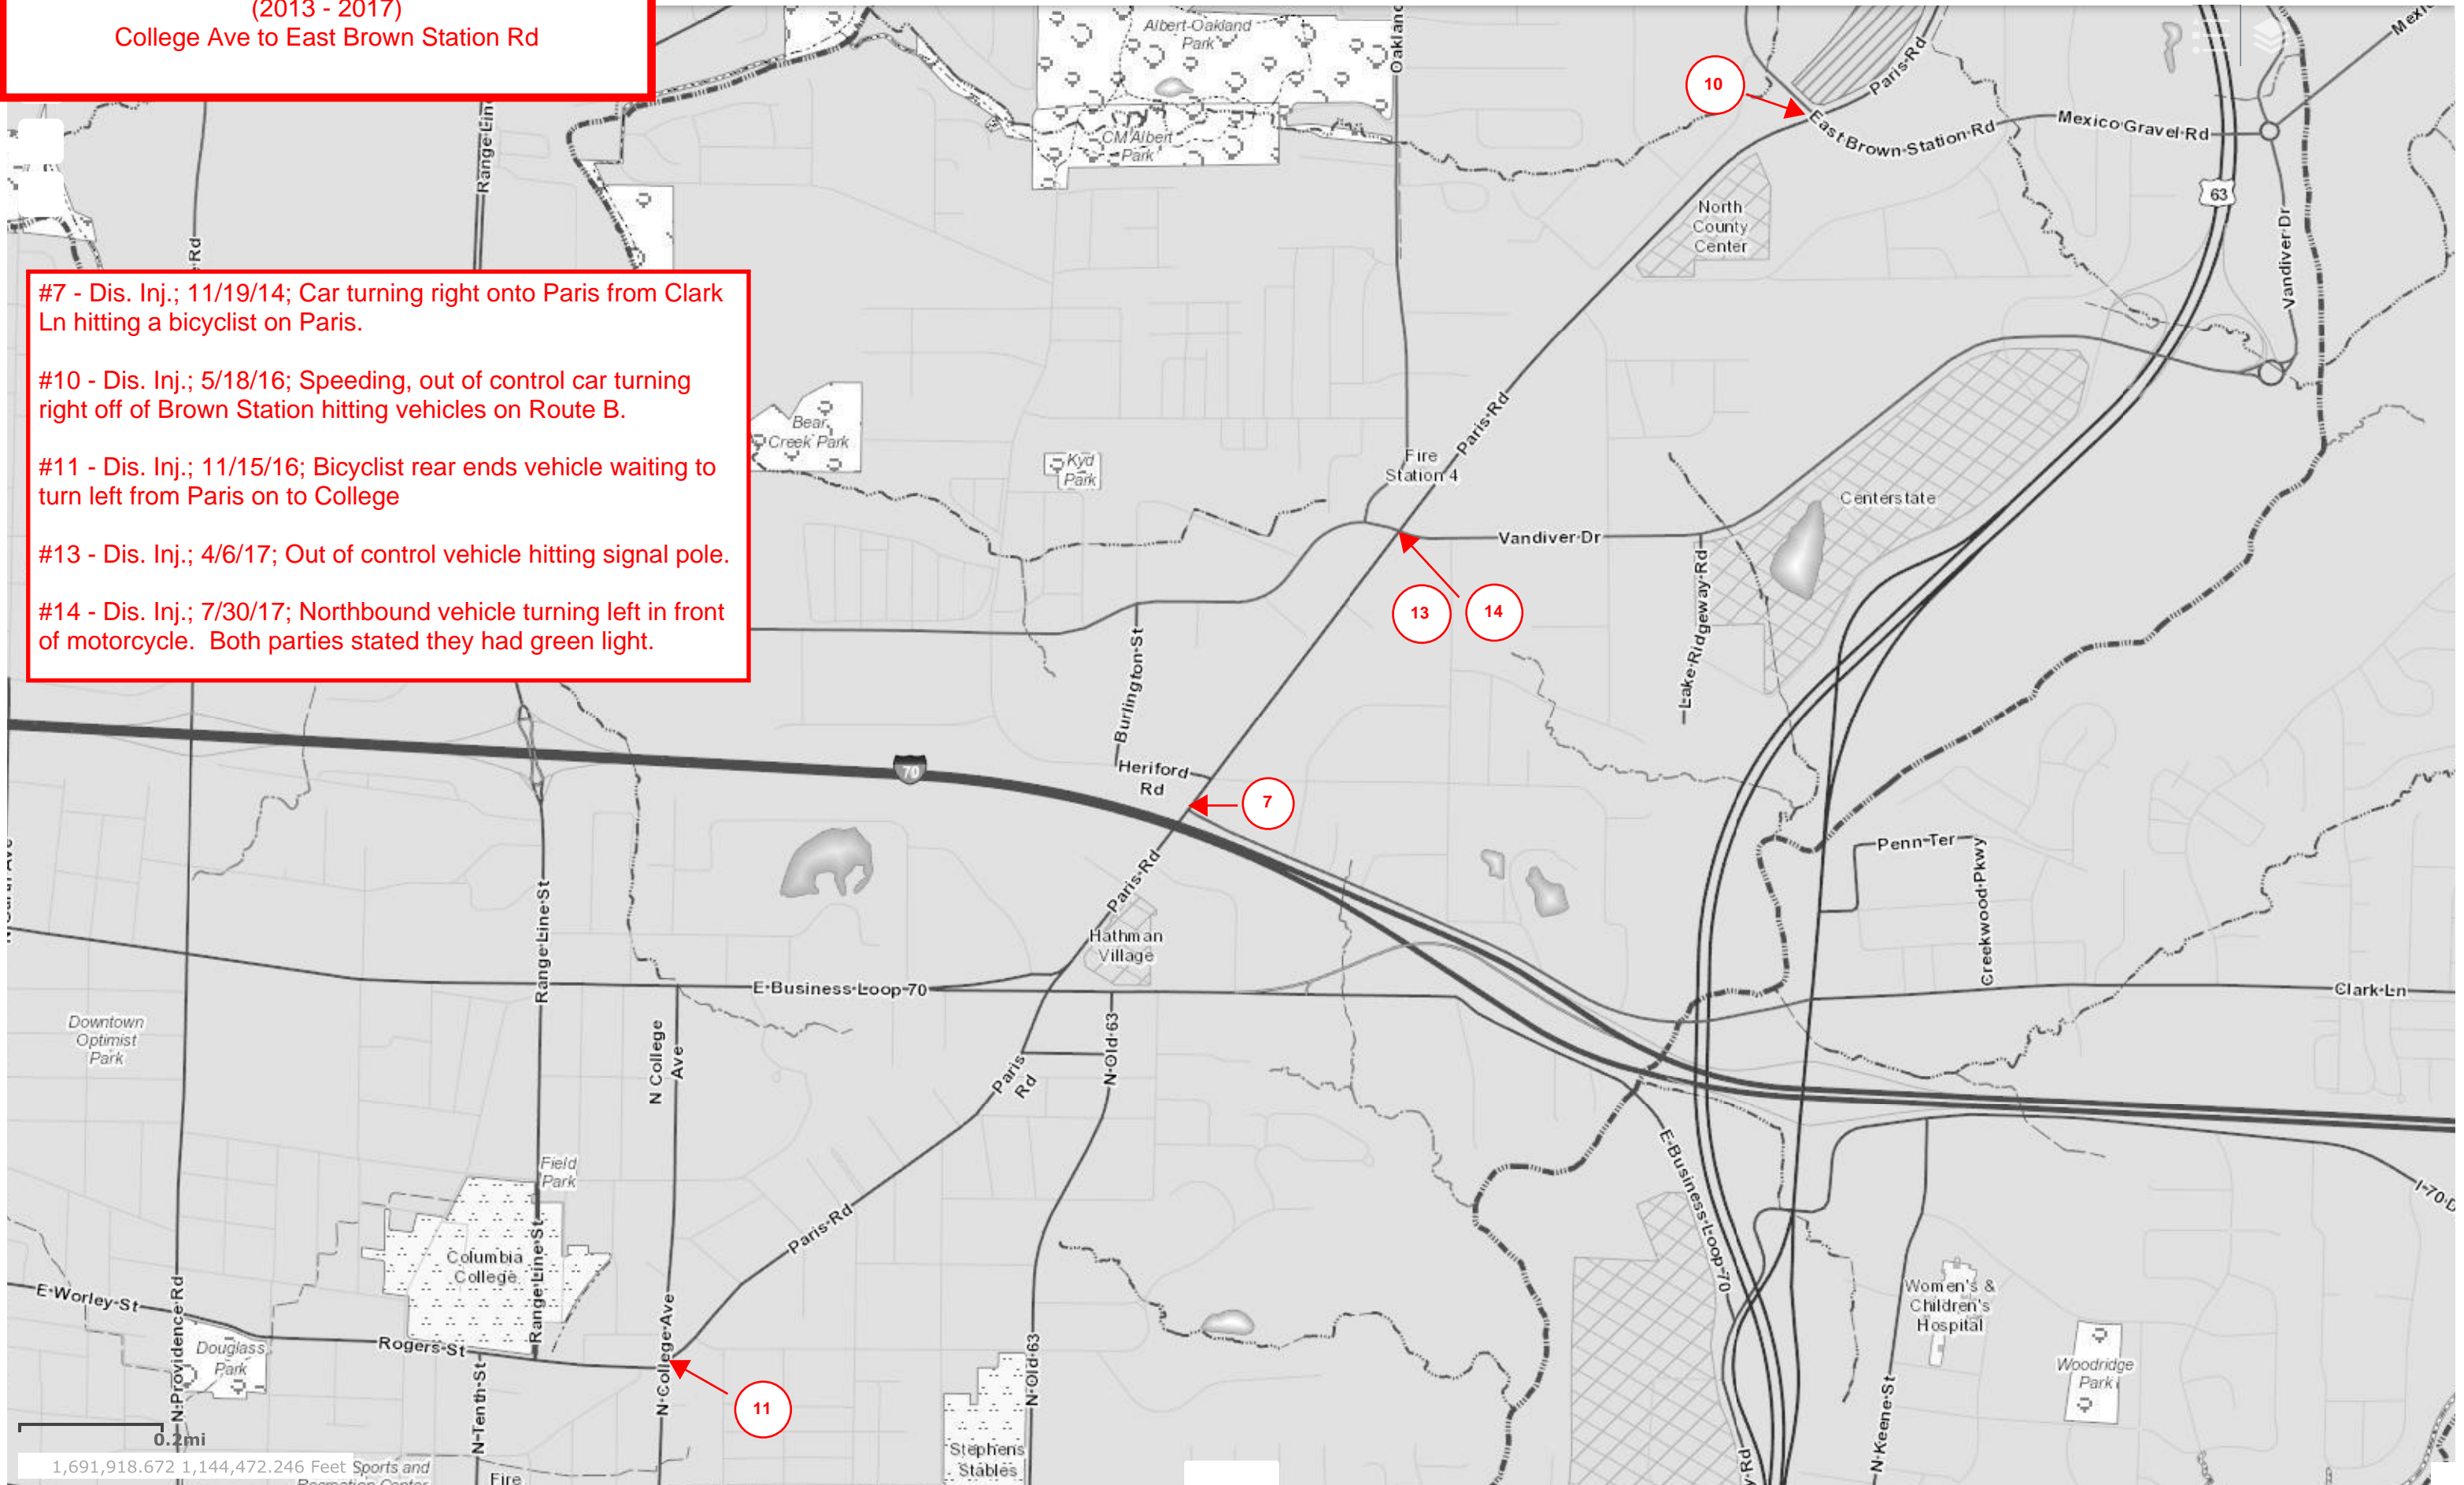

Route B (Paris Rd) Fatal and Disabling Crashes
(2013 - 2017)
College Ave to East Brown Station Rd

#7 - Dis. Inj.; 11/19/14; Car turning right onto Paris from Clark Ln hitting a bicyclist on Paris.

#10 - Dis. Inj.; 5/18/16; Speeding, out of control car turning right off of Brown Station hitting vehicles on Route B.

#11 - Dis. Inj.; 11/15/16; Bicyclist rear ends vehicle waiting to turn left from Paris on to College

#13 - Dis. Inj.; 4/6/17; Out of control vehicle hitting signal pole.

#14 - Dis. Inj.; 7/30/17; Northbound vehicle turning left in front of motorcycle. Both parties stated they had green light.

Route B (Paris Rd) Fatal and Disabling Crashes
(2013 - 2017)
East Brown Station Rd to Brown Station Rd

- #1 - Fatal; 11/26/14; Out of control vehicle going too fast for conditions hit oncoming vehicle head on.
- #2 - Fatal; 3/21/15; Rear end crash involving distracted driver and drugs.
- #3 - Fatal; 2/24/16; Out of control vehicle going too fast for conditions hit oncoming vehicle head on.
- #4 - Dis. Inj.; 1/22/13; Rear end crash that was involving alcohol.
- #5 - Dis. Inj.; 10/9/13; Northbound left failing to yield to southbound vehicle.
- #6 - Dis. Inj.; 3/11/14; Southbound left failing to yield to northbound vehicle.
- #8 - Dis. Inj.; 5/12/15; Southbound left failing to yield to northbound vehicle.
- #9 - Dis. Inj.; 6/13/15; Out of control vehicle crossing center line and hitting oncoming vehicle head on.
- #12 - Dis. Inj.; 3/17/17; Northbound left failing to yield to southbound vehicle.
- #15 - Dis. Inj.; 8/28/17; Out of control vehicle running off of the road.